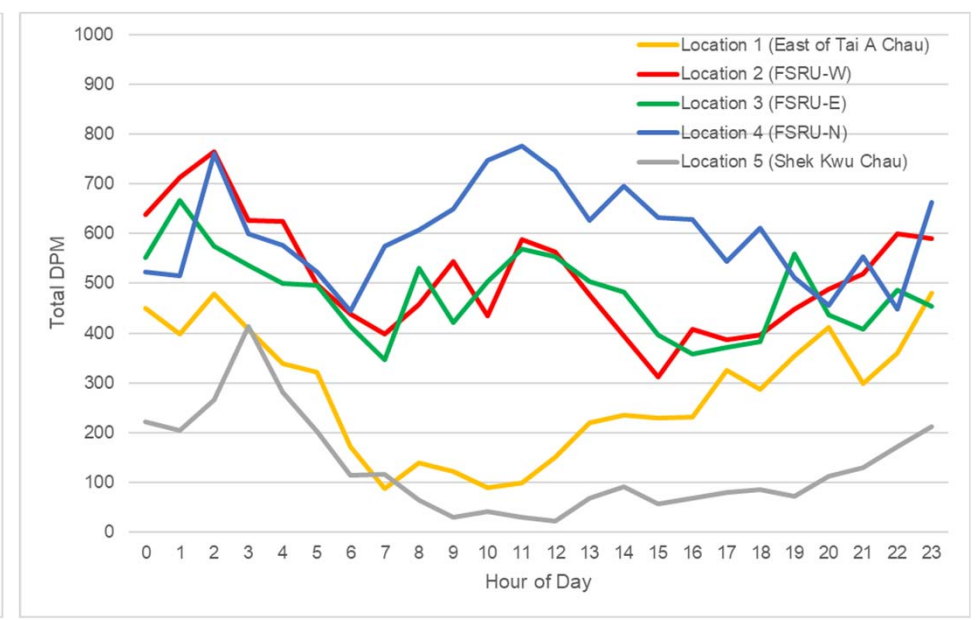

October 2019

November 2019

December 2019

January 2020

February 2020

March 2020

Figure 3.6 Monthly Comparisons on DPM Diel Patterns of Finless Porpoises among the Five Deployment Locations from October 2019 to March 2020