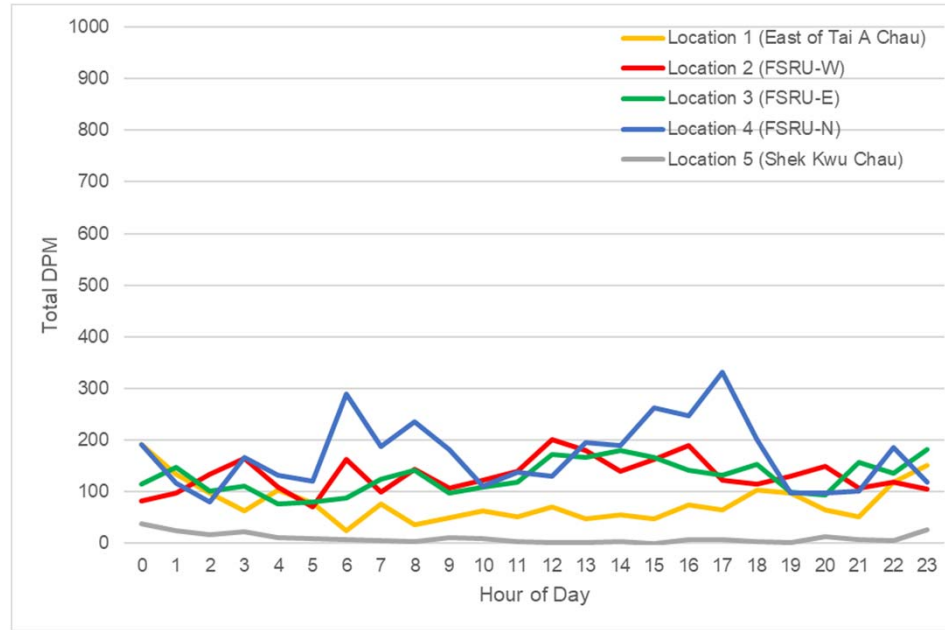

October 2019

November 2019

December 2019

January 2020

February 2020

March 2020

Figure 3.6 Monthly Comparisons on DPM Diel Patterns of Finless Porpoises among the Five Deployment Locations from October 2019 to March 2020