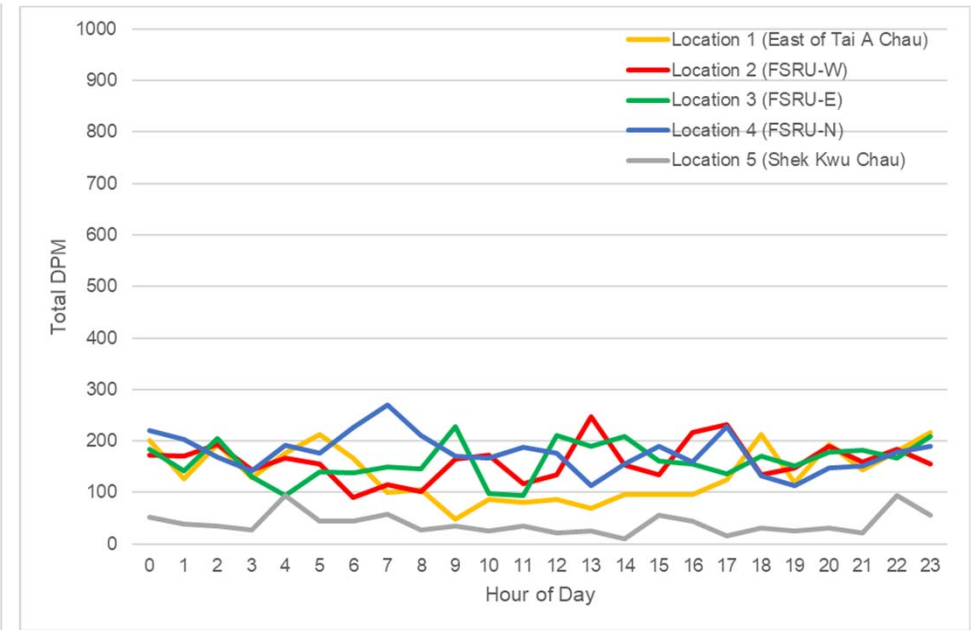

October 2019

November 2019

December 2019

January 2020

February 2020

March 2020

Figure 3.6 Monthly Comparisons on DPM Diel Patterns of Finless Porpoises among the Five Deployment Locations from October 2019 to March 2020