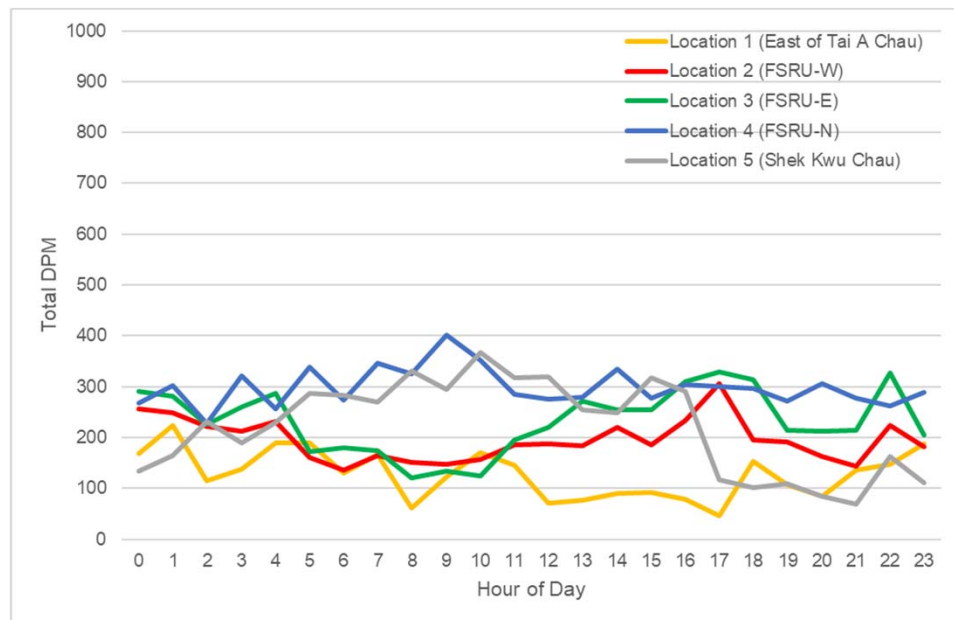

October 2019

November 2019

December 2019

January 2020

February 2020

March 2020

Figure 3.6 Monthly Comparisons on DPM Diel Patterns of Finless Porpoises among the Five Deployment Locations from October 2019 to March 2020