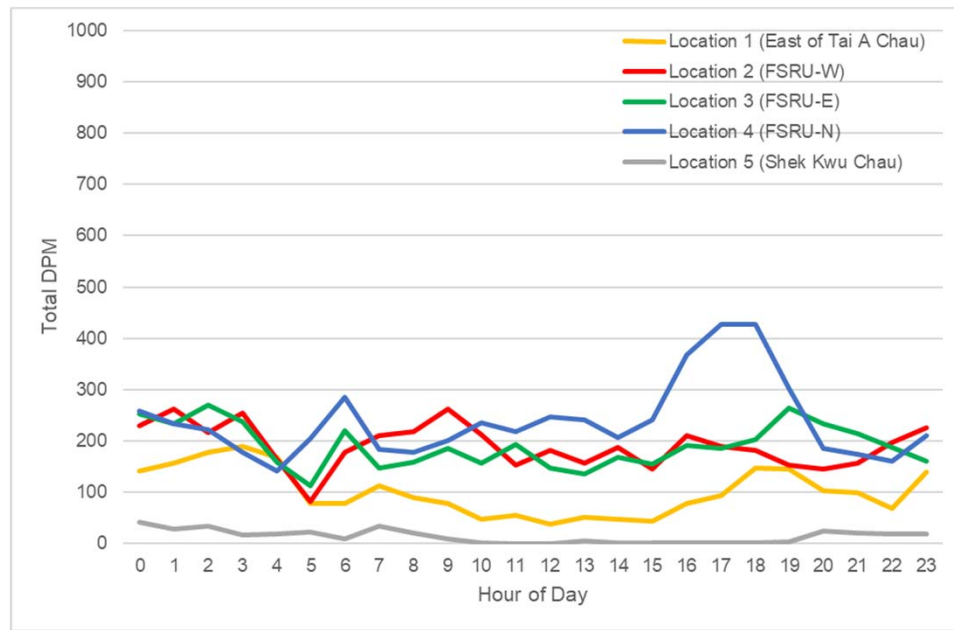

October 2019

November 2019

December 2019

January 2020

February 2020

March 2020

Figure 3.6 Monthly Comparisons on DPM Diel Patterns of Finless Porpoises among the Five Deployment Locations from October 2019 to March 2020