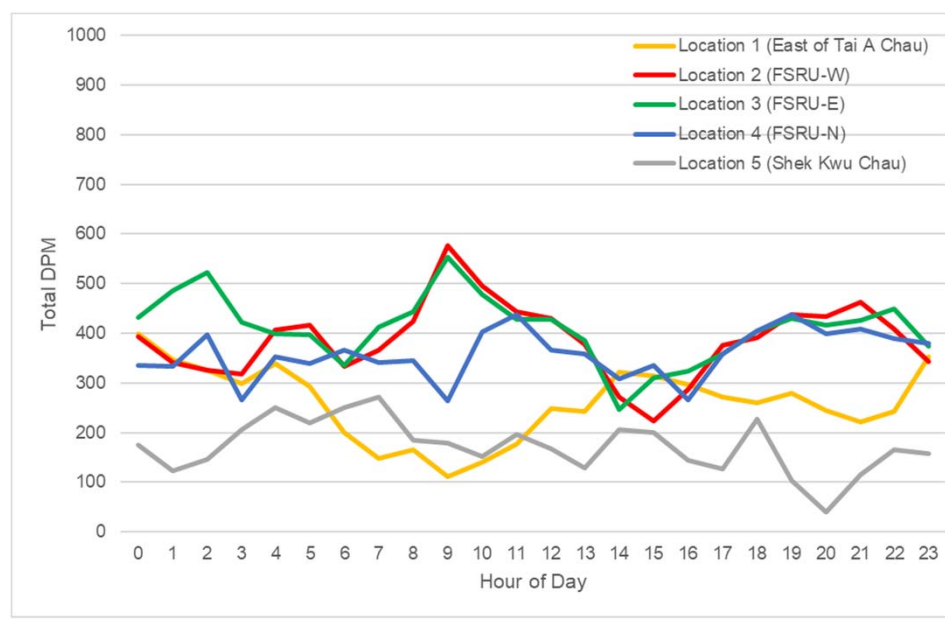

October 2019

November 2019

December 2019

January 2020

February 2020

March 2020

Figure 3.6 Monthly Comparisons on DPM Diel Patterns of Finless Porpoises among the Five Deployment Locations from October 2019 to March 2020