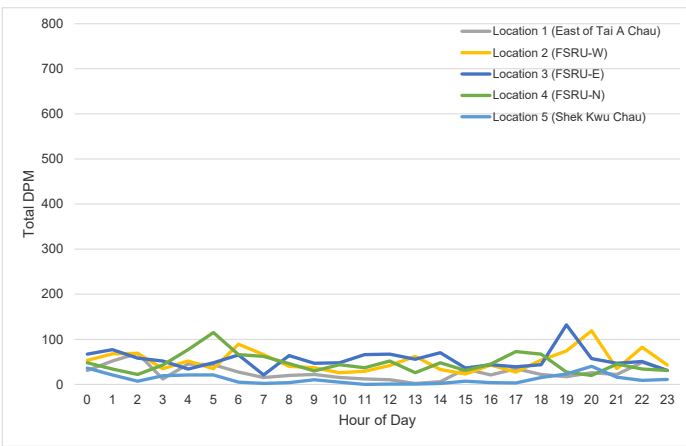

### October 2021

Figure 2.11

Monthly Comparisons on DPM Diel Patterns of Finless Porpoises among the Five Deployment Locations in December 2020 and July – October 2021

DATE: MAY 2022