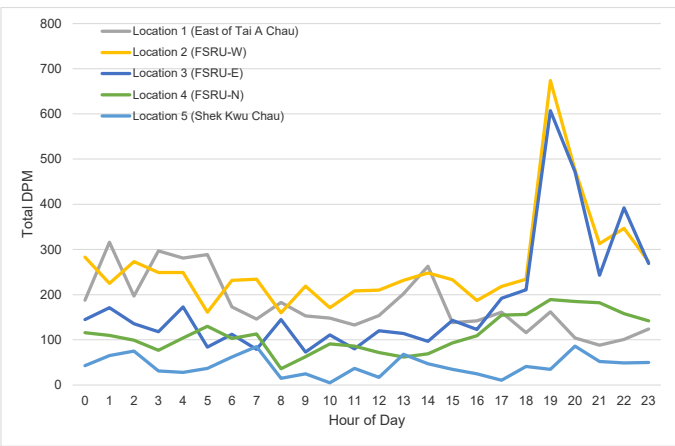

September 2021