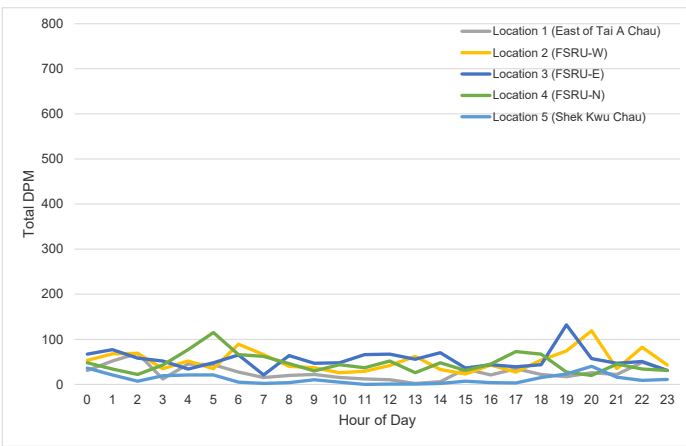

### October 2021

Figure 2.8

Monthly Comparisons on DPM Diel Patterns of Finless Porpoises among the Five Deployment Locations in December 2020 and July – October 2021

DATE: MAY 2022