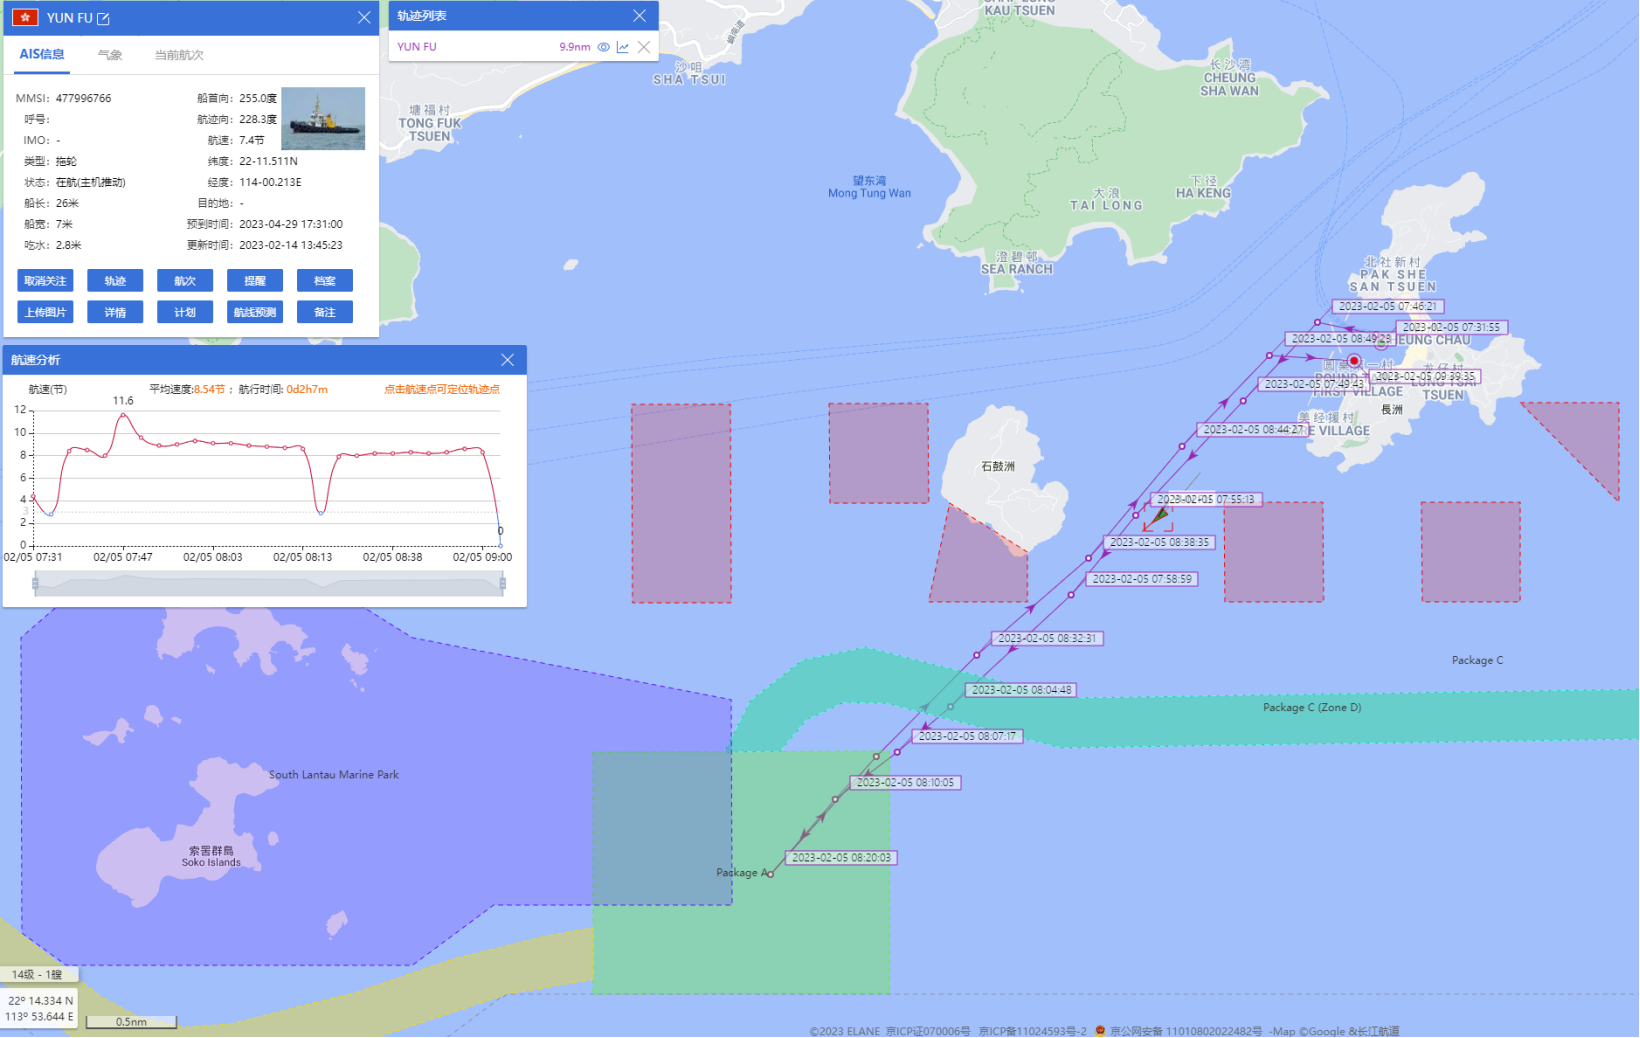

13-02-2023

DE YUAN (Special Purpose Vessel) Historical Data Records (12-18 Feb 2023)

18-02-2023

DE YUAN (Special Purpose Vessel) Historical Data Records (19-28 Feb 2023)

23-02-2023

DE YUAN (Special Purpose Vessel) Historical Data Records (19-28 Feb 2023)

24-02-2023

Yun Fu (Tug Boat) Historical Data Records (1-4 Feb 2023)

02-02-2023

Yun Fu (Tug Boat) Historical Data Records (1-4 Feb 2023)

03-02-2023

Yun Fu (Tug Boat) Historical Data Records (1-4 Feb 2023)

04-02-2023

Yun Fu (Tug Boat) Historical Data Records (5-11 Feb 2023)

05-02-2023

Yun Fu (Tug Boat) Historical Data Records (5-11 Feb 2023)

07-02-2023

Yun Fu (Tug Boat) Historical Data Records (5-11 Feb 2023)

09-02-2023