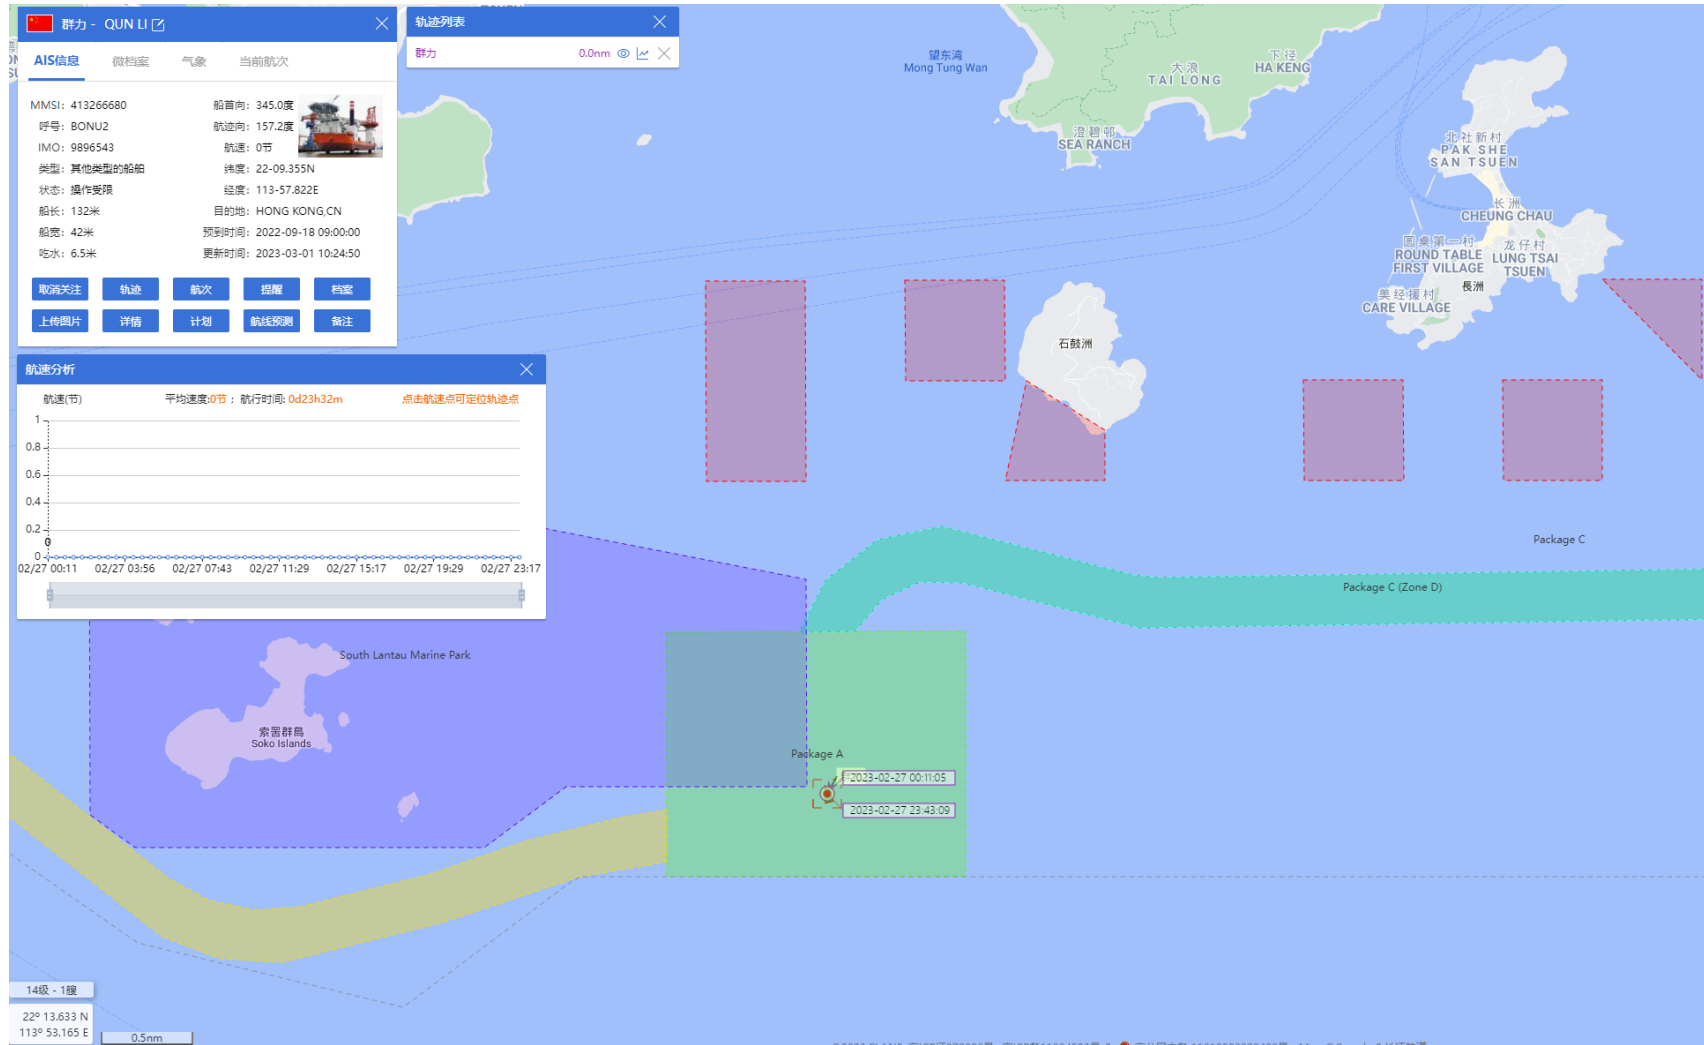

18-02-2023

QUN LI (Special Purpose Vessel) Historical Data Records (19-28 Feb 2023)

19-02-2023

QUN LI (Special Purpose Vessel) Historical Data Records (19-28 Feb 2023)

20-02-2023

QUN LI (Special Purpose Vessel) Historical Data Records (19-28 Feb 2023)

21-02-2023

QUN LI (Special Purpose Vessel) Historical Data Records (19-28 Feb 2023)

22-02-2023

QUN LI (Special Purpose Vessel) Historical Data Records (19-28 Feb 2023)

23-02-2023

QUN LI (Special Purpose Vessel) Historical Data Records (19-28 Feb 2023)

24-02-2023

QUN LI (Special Purpose Vessel) Historical Data Records (19-28 Feb 2023)

25-02-2023

QUN LI (Special Purpose Vessel) Historical Data Records (19-28 Feb 2023)

26-02-2023

QUN LI (Special Purpose Vessel) Historical Data Records (19-28 Feb 2023)

27-02-2023

QUN LI (Special Purpose Vessel) Historical Data Records (19-28 Feb 2023)

28-02-2023