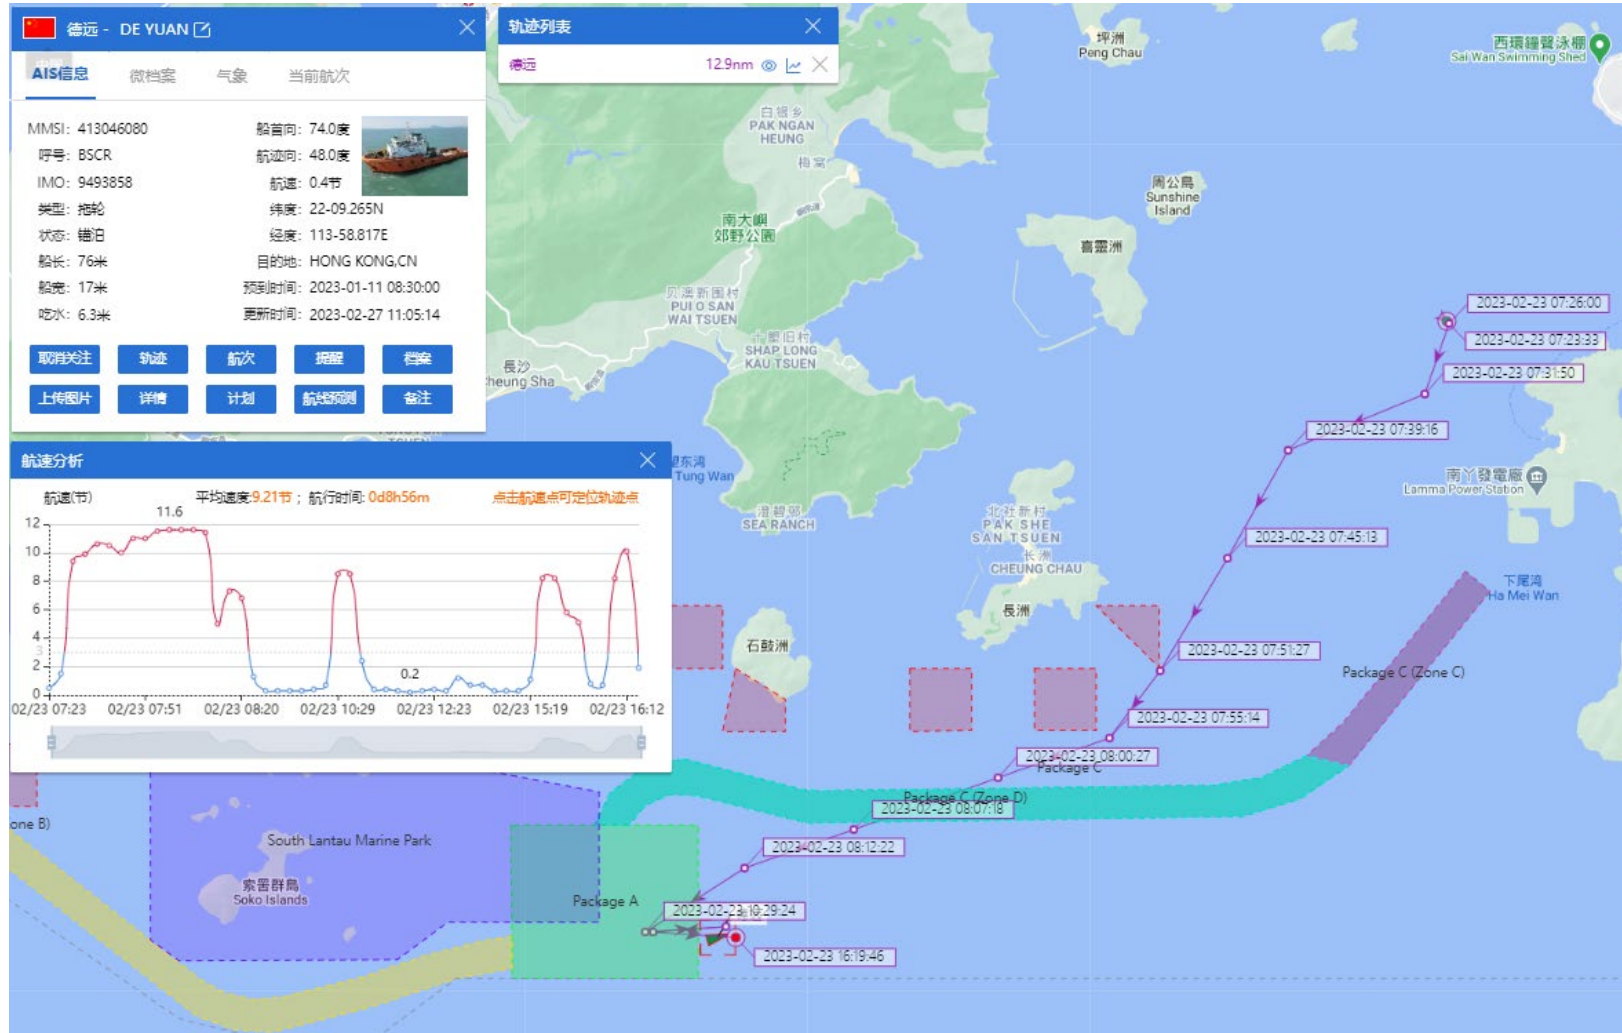

03-02-2023

DE YUAN (Special Purpose Vessel) Historical Data Records (5-11 Feb 2023)

10-02-2023

DE YUAN (Special Purpose Vessel) Historical Data Records (5-11 Feb 2023)

11-02-2023

DE YUAN (Special Purpose Vessel) Historical Data Records (12-18 Feb 2023)

13-02-2023

DE YUAN (Special Purpose Vessel) Historical Data Records (12-18 Feb 2023)

18-02-2023

DE YUAN (Special Purpose Vessel) Historical Data Records (19-28 Feb 2023)

23-02-2023

DE YUAN (Special Purpose Vessel) Historical Data Records (19-28 Feb 2023)

24-02-2023

Yun Fu (Tug Boat) Historical Data Records (1-4 Feb 2023)

02-02-2023

Yun Fu (Tug Boat) Historical Data Records (1-4 Feb 2023)

03-02-2023

Yun Fu (Tug Boat) Historical Data Records (1-4 Feb 2023)

04-02-2023