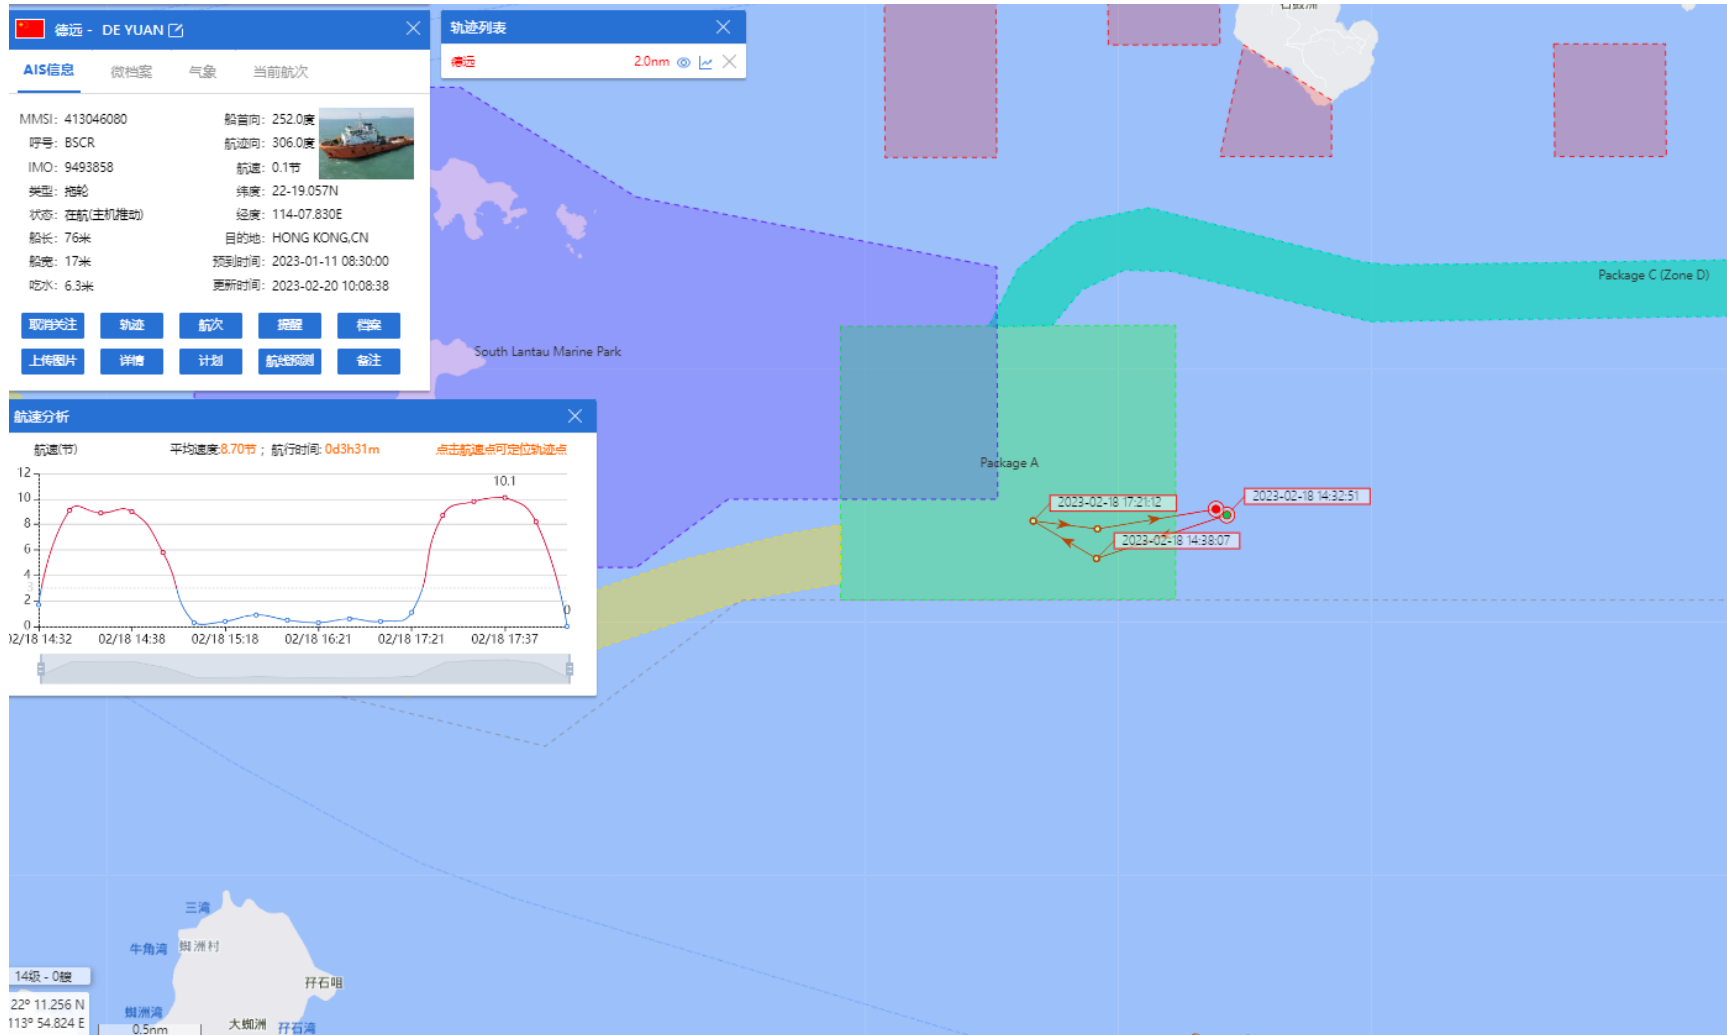

ANNEX J

RECORDS OF OPERATING SPEEDS AND MARINE TRAVEL ROUTES OF WORKING VESSELS

(ELECTRONIC COPY ONLY)

DE YUAN (Special Purpose Vessel) Historical Data Records (1-4 Feb 2023)

01-02-2023

DE YUAN (Special Purpose Vessel) Historical Data Records (1-4 Feb 2023)

03-02-2023

DE YUAN (Special Purpose Vessel) Historical Data Records (5-11 Feb 2023)

10-02-2023

DE YUAN (Special Purpose Vessel) Historical Data Records (5-11 Feb 2023)

11-02-2023

DE YUAN (Special Purpose Vessel) Historical Data Records (12-18 Feb 2023)

13-02-2023

DE YUAN (Special Purpose Vessel) Historical Data Records (12-18 Feb 2023)

18-02-2023

DE YUAN (Special Purpose Vessel) Historical Data Records (19-28 Feb 2023)

23-02-2023

DE YUAN (Special Purpose Vessel) Historical Data Records (19-28 Feb 2023)