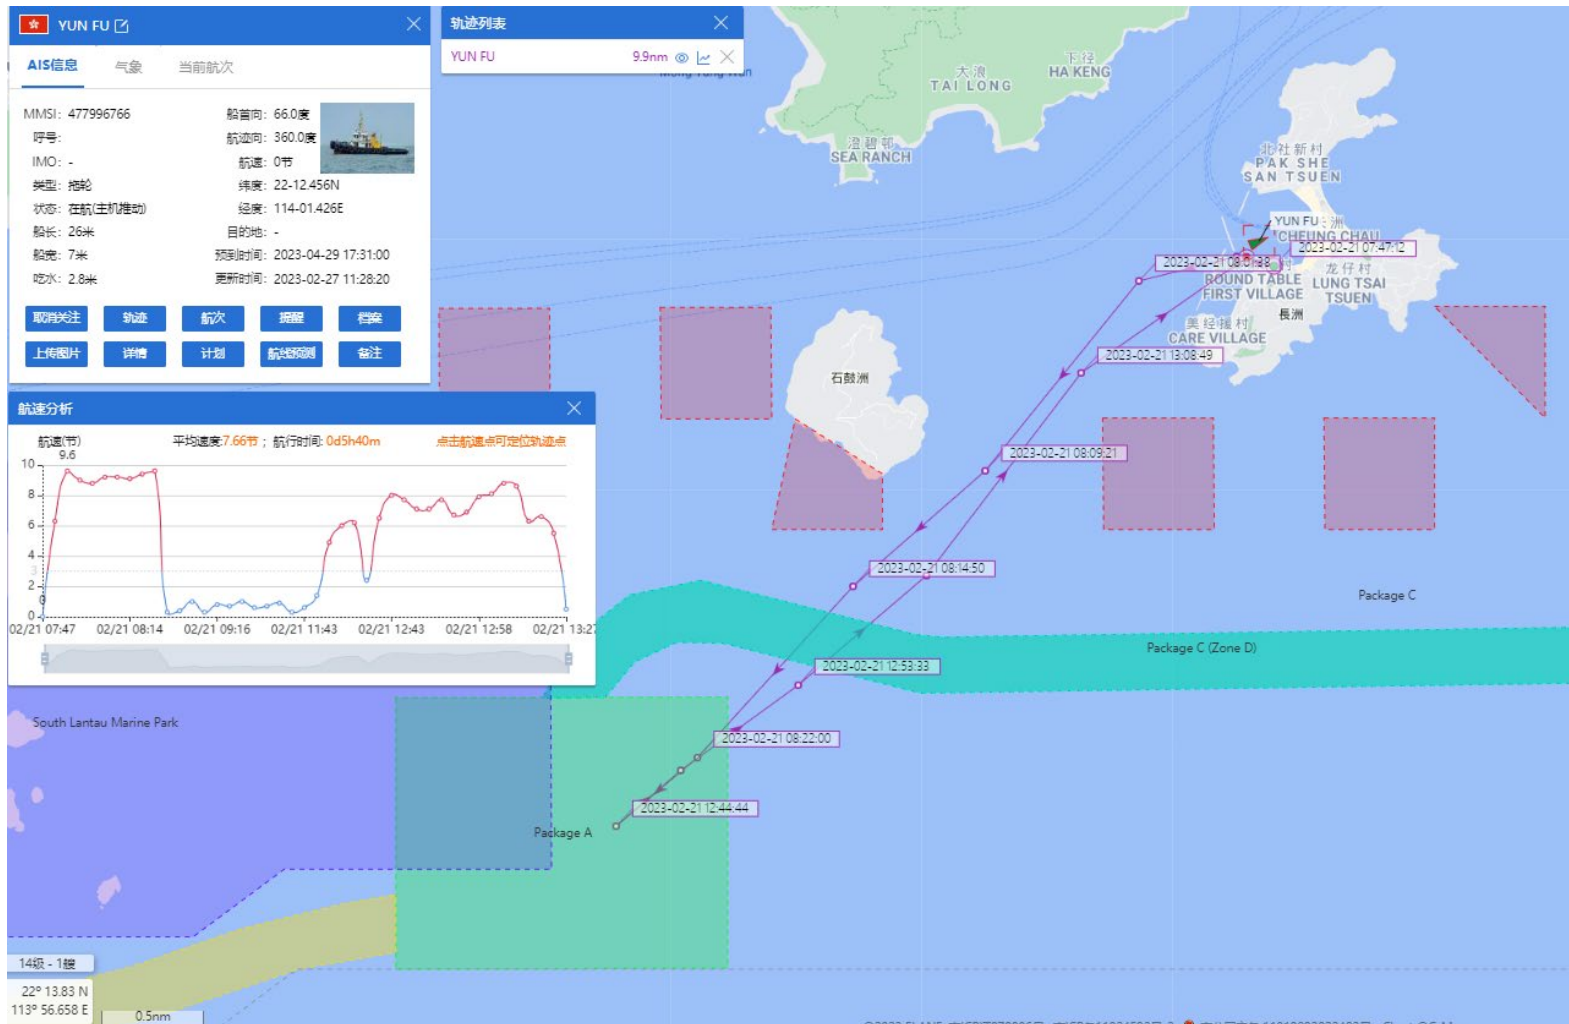

14-02-2023

Yun Fu (Tug Boat)

Historical Data Records (12-18 Feb 2023)

17-02-2023

Yun Fu (Tug Boat) Historical Data Records (12-18 Feb 2023)

18-02-2023

Yun Fu (Tug Boat) Historical Data Records (19-28 Feb 2023)

20-02-2023

Yun Fu (Tug Boat) Historical Data Records (19-28 Feb 2023)

21-02-2023

Yun Fu (Tug Boat)

Historical Data Records (19-28 Feb 2023)

22-02-2023

Yun Fu (Tug Boat) Historical Data Records (19-28 Feb 2023)