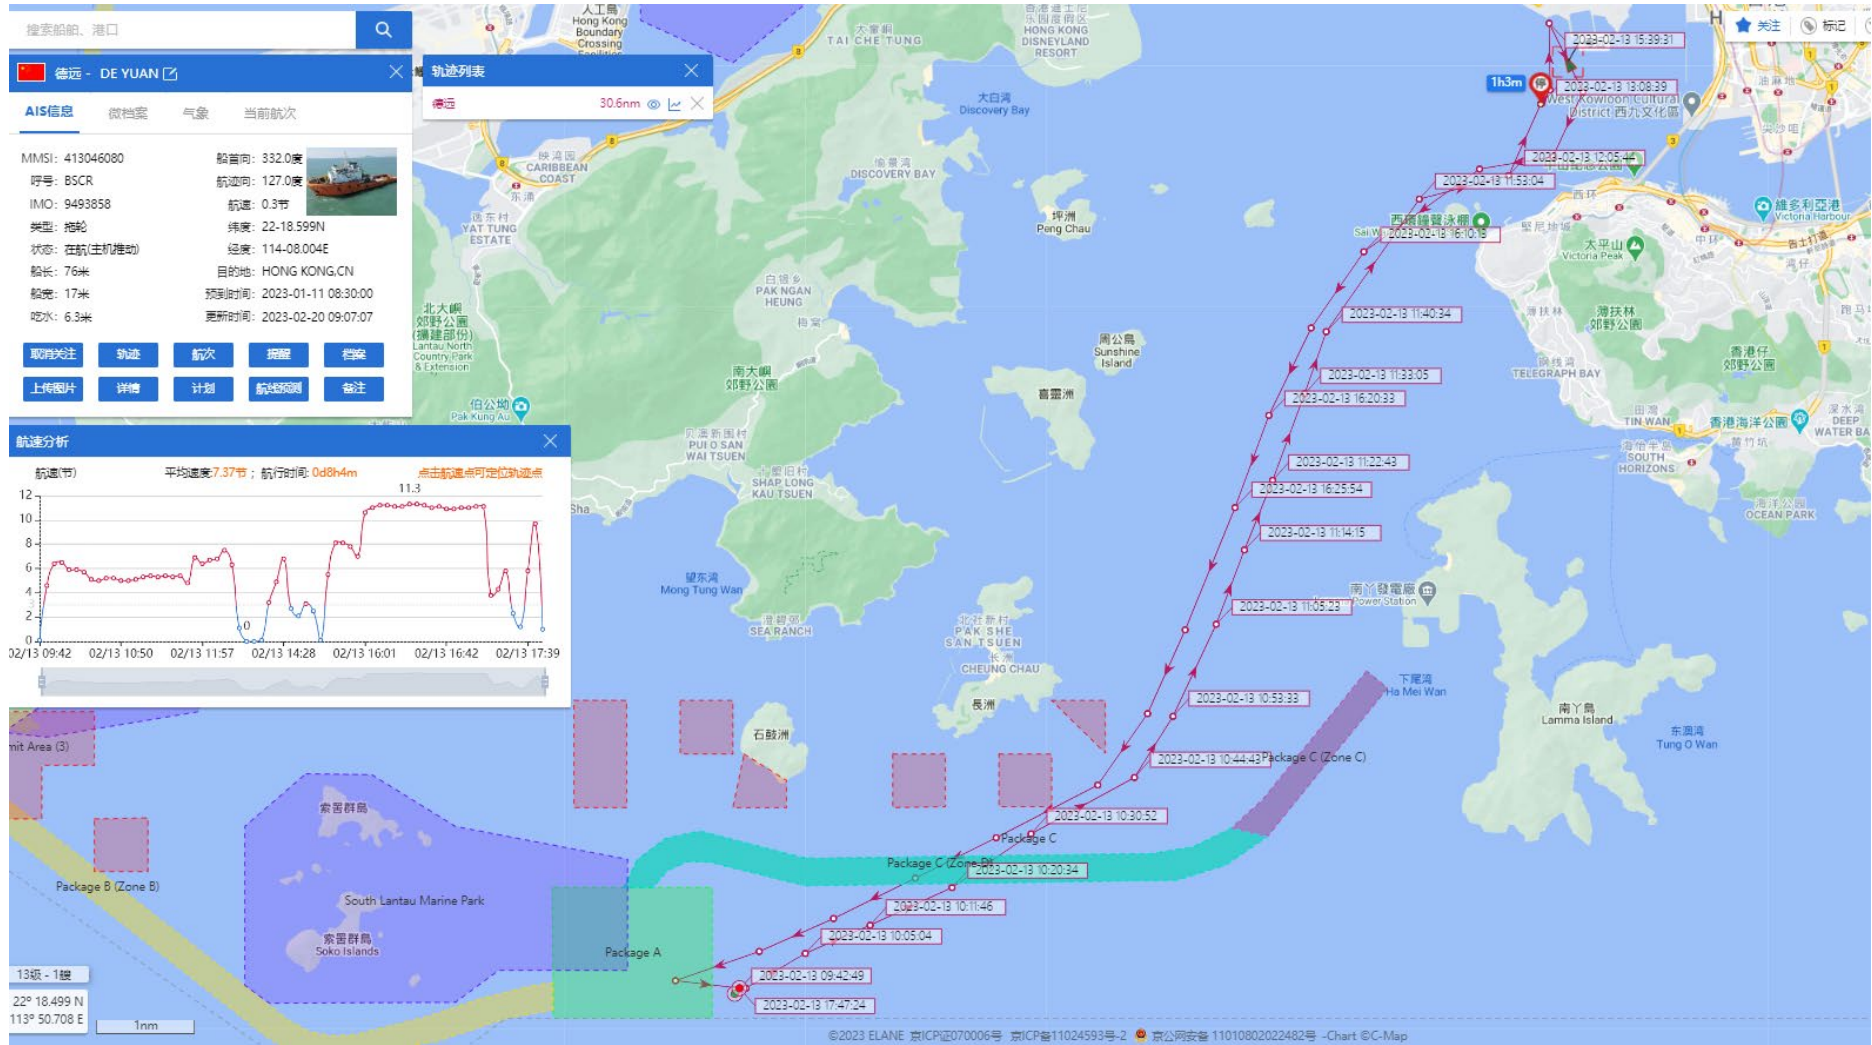

ANNEX J

RECORDS OF OPERATING SPEEDS AND MARINE TRAVEL ROUTES OF WORKING VESSELS

(ELECTRONIC COPY ONLY)

DE YUAN (Special Purpose Vessel) Historical Data Records (1-4 Feb 2023)

01-02-2023

DE YUAN (Special Purpose Vessel) Historical Data Records (1-4 Feb 2023)

03-02-2023

DE YUAN (Special Purpose Vessel) Historical Data Records (5-11 Feb 2023)

10-02-2023

DE YUAN (Special Purpose Vessel) Historical Data Records (5-11 Feb 2023)

11-02-2023

DE YUAN (Special Purpose Vessel) Historical Data Records (12-18 Feb 2023)

13-02-2023

DE YUAN (Special Purpose Vessel) Historical Data Records (12-18 Feb 2023)

18-02-2023

DE YUAN (Special Purpose Vessel) Historical Data Records (19-28 Feb 2023)

23-02-2023

DE YUAN (Special Purpose Vessel) Historical Data Records (19-28 Feb 2023)