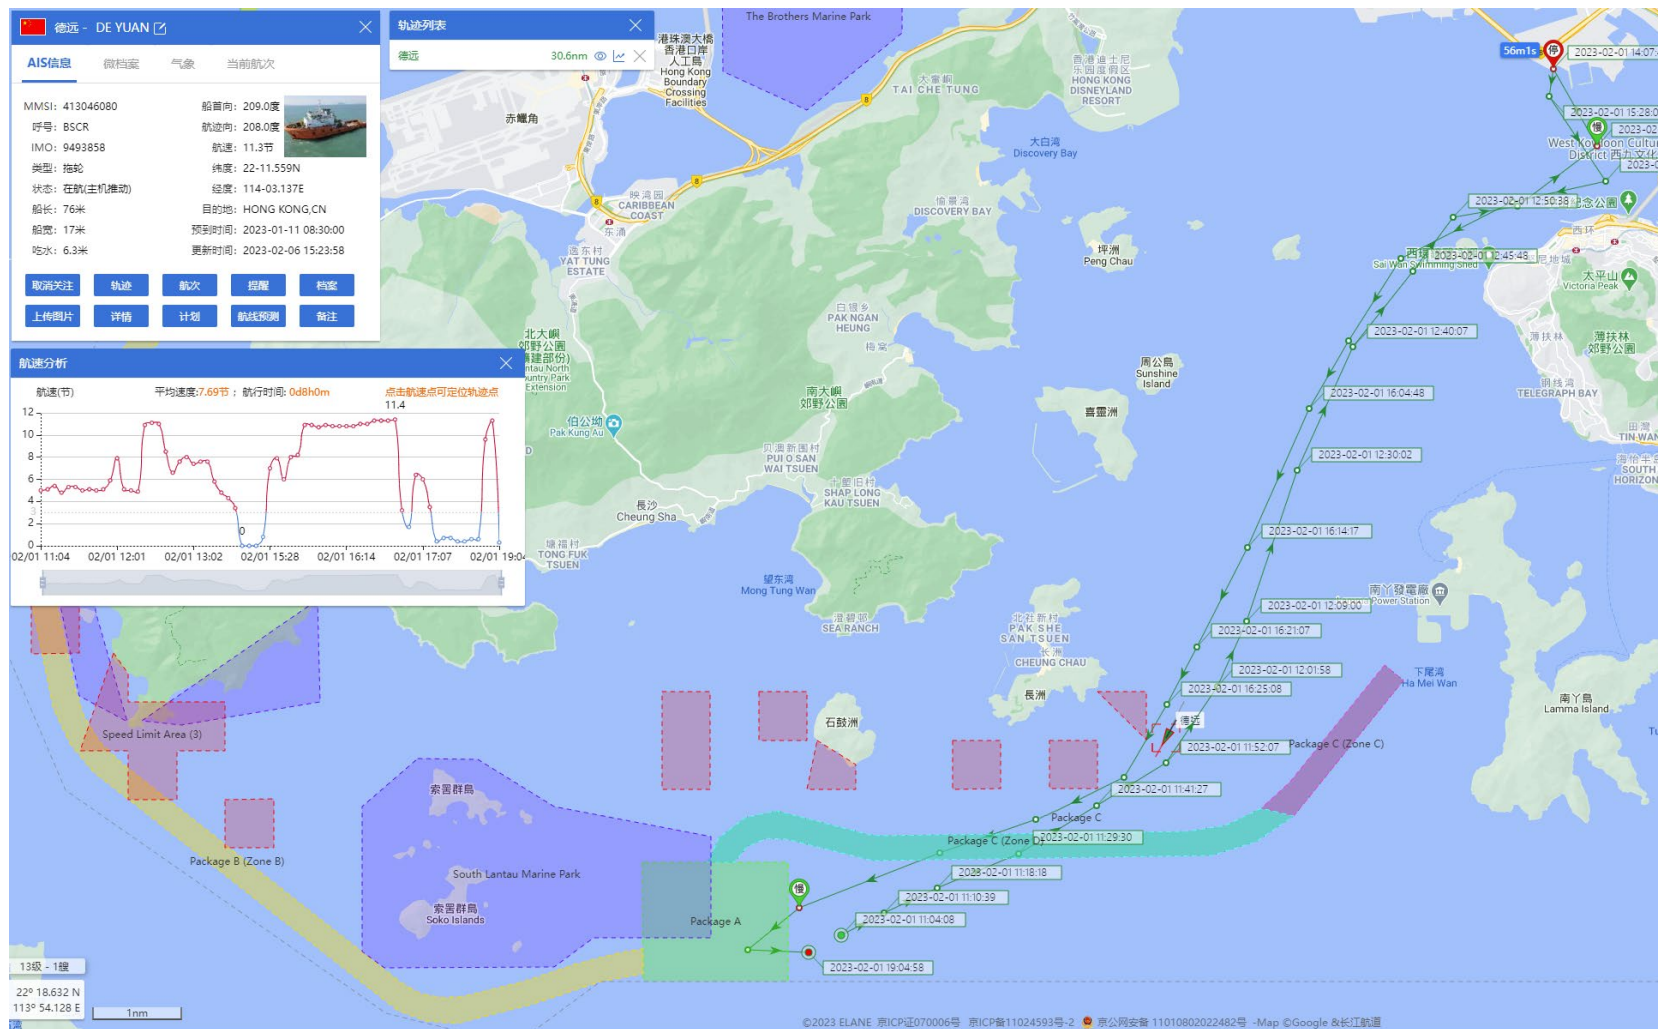

ANNEX J

RECORDS OF OPERATING SPEEDS AND MARINE TRAVEL ROUTES OF WORKING VESSELS

(ELECTRONIC COPY ONLY)

DE YUAN (Special Purpose Vessel) Historical Data Records (1-4 Feb 2023)

01-02-2023

DE YUAN (Special Purpose Vessel) Historical Data Records (1-4 Feb 2023)

03-02-2023

DE YUAN (Special Purpose Vessel) Historical Data Records (5-11 Feb 2023)

10-02-2023

DE YUAN (Special Purpose Vessel) Historical Data Records (5-11 Feb 2023)

11-02-2023

DE YUAN (Special Purpose Vessel) Historical Data Records (12-18 Feb 2023)

13-02-2023

DE YUAN (Special Purpose Vessel) Historical Data Records (12-18 Feb 2023)

18-02-2023

DE YUAN (Special Purpose Vessel) Historical Data Records (19-28 Feb 2023)

23-02-2023

DE YUAN (Special Purpose Vessel) Historical Data Records (19-28 Feb 2023)