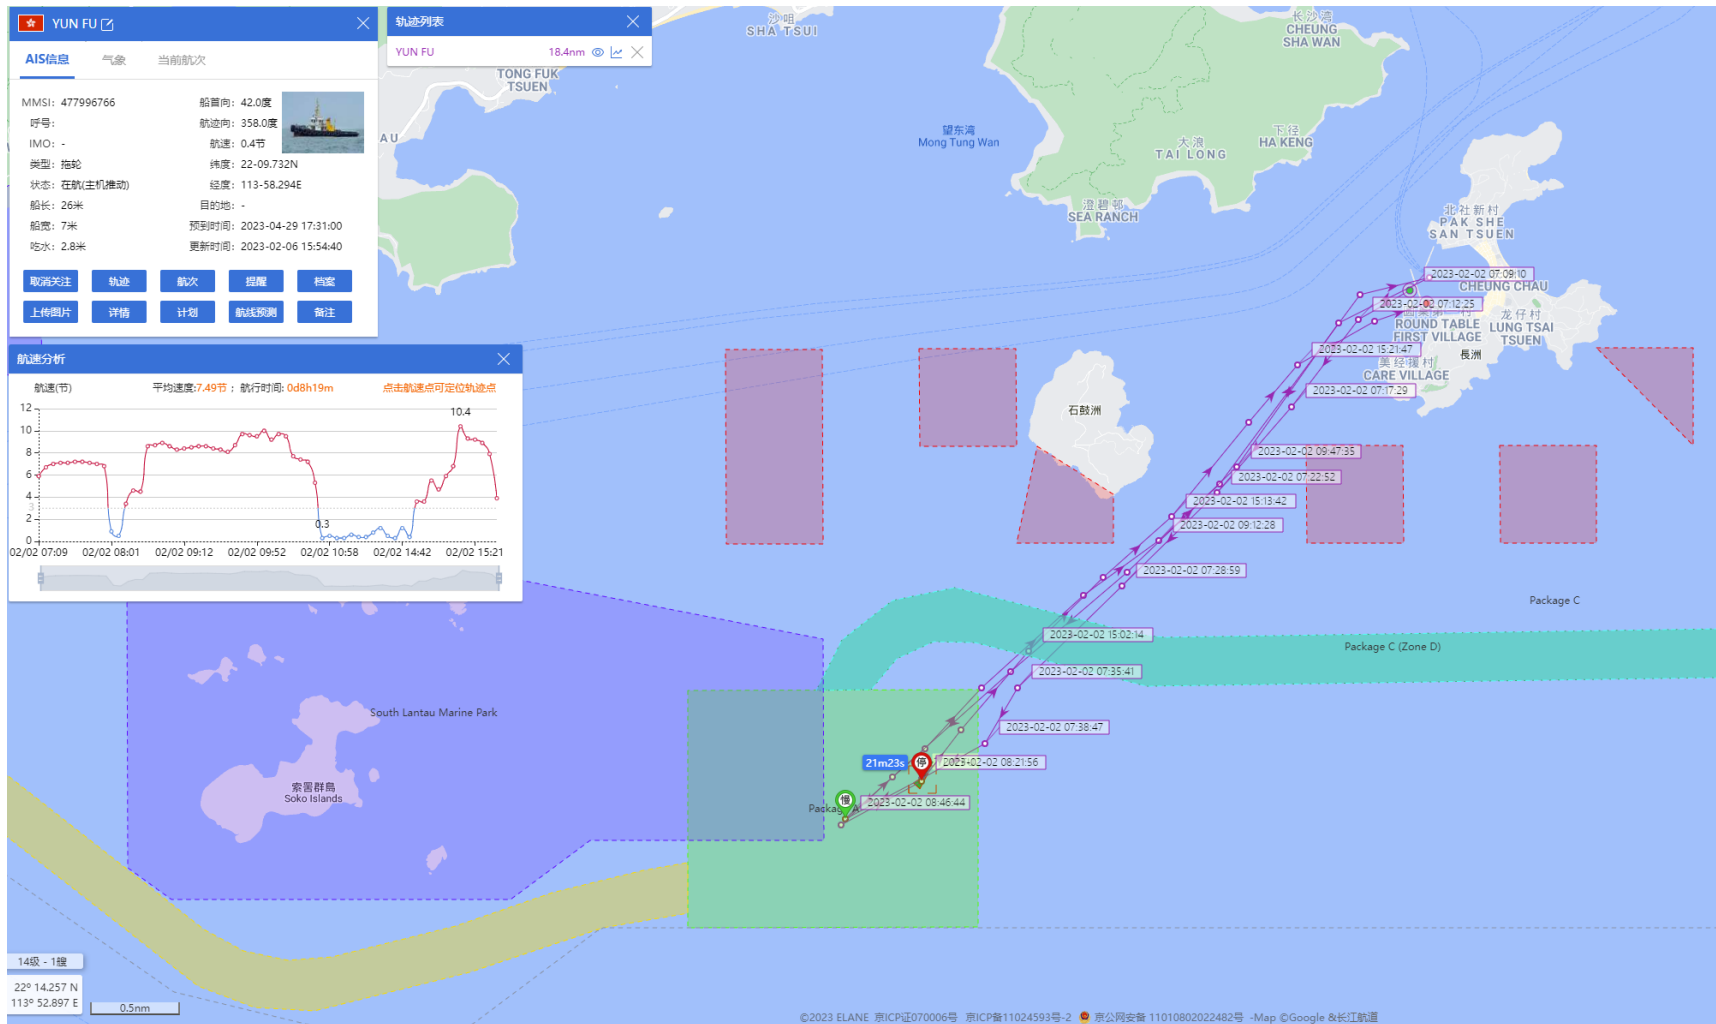

03-02-2023

DE YUAN (Special Purpose Vessel) Historical Data Records (5-11 Feb 2023)

10-02-2023

DE YUAN (Special Purpose Vessel) Historical Data Records (5-11 Feb 2023)

11-02-2023

DE YUAN (Special Purpose Vessel) Historical Data Records (12-18 Feb 2023)

13-02-2023

DE YUAN (Special Purpose Vessel) Historical Data Records (12-18 Feb 2023)

18-02-2023

DE YUAN (Special Purpose Vessel) Historical Data Records (19-28 Feb 2023)

23-02-2023

DE YUAN (Special Purpose Vessel) Historical Data Records (19-28 Feb 2023)

24-02-2023

Yun Fu (Tug Boat) Historical Data Records (1-4 Feb 2023)

02-02-2023

Yun Fu (Tug Boat) Historical Data Records (1-4 Feb 2023)

03-02-2023

Yun Fu (Tug Boat) Historical Data Records (1-4 Feb 2023)

04-02-2023