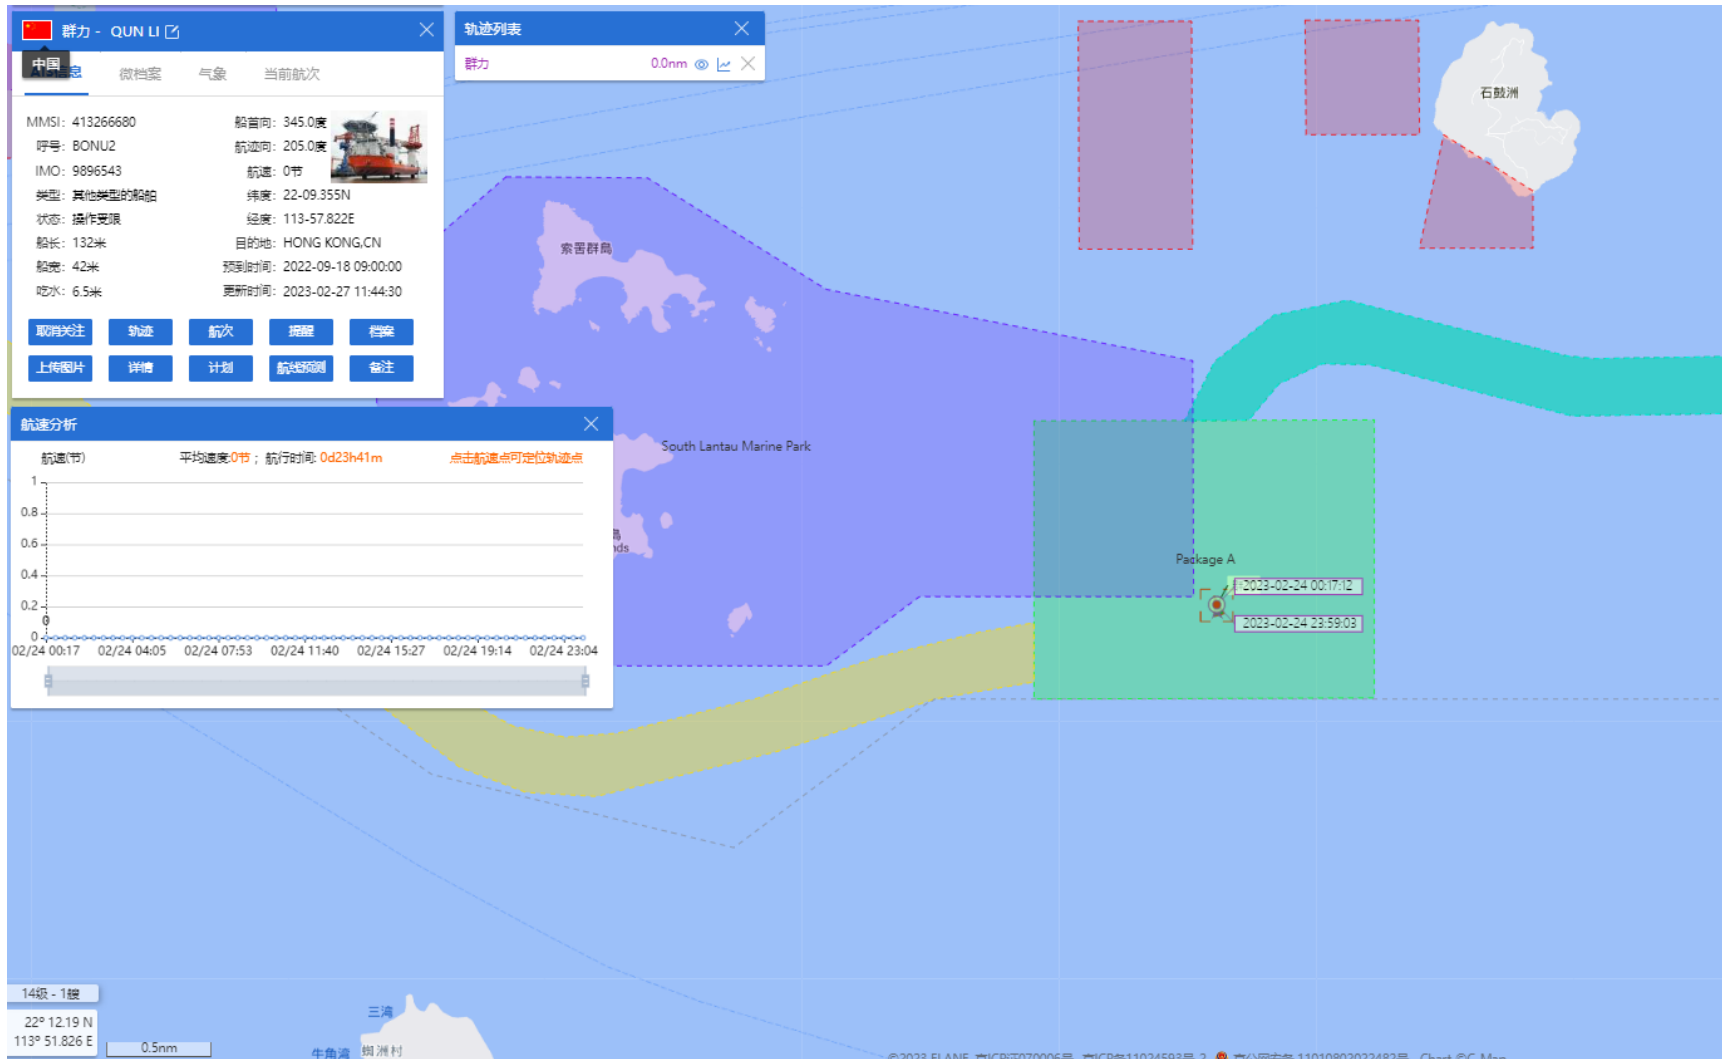

15-02-2023

QUN LI (Special Purpose Vessel) Historical Data Records (12-18 Feb 2023)

16-02-2023

QUN LI (Special Purpose Vessel) Historical Data Records (12-18 Feb 2023)

17-02-2023

QUN LI (Special Purpose Vessel) Historical Data Records (12-18 Feb 2023)

18-02-2023

QUN LI (Special Purpose Vessel) Historical Data Records (19-28 Feb 2023)

19-02-2023

QUN LI (Special Purpose Vessel) Historical Data Records (19-28 Feb 2023)

20-02-2023

QUN LI (Special Purpose Vessel) Historical Data Records (19-28 Feb 2023)

21-02-2023

QUN LI (Special Purpose Vessel) Historical Data Records (19-28 Feb 2023)

22-02-2023

QUN LI (Special Purpose Vessel) Historical Data Records (19-28 Feb 2023)

23-02-2023

QUN LI (Special Purpose Vessel) Historical Data Records (19-28 Feb 2023)

24-02-2023

QUN LI (Special Purpose Vessel) Historical Data Records (19-28 Feb 2023)

25-02-2023

QUN LI (Special Purpose Vessel) Historical Data Records (19-28 Feb 2023)

26-02-2023

QUN LI (Special Purpose Vessel) Historical Data Records (19-28 Feb 2023)