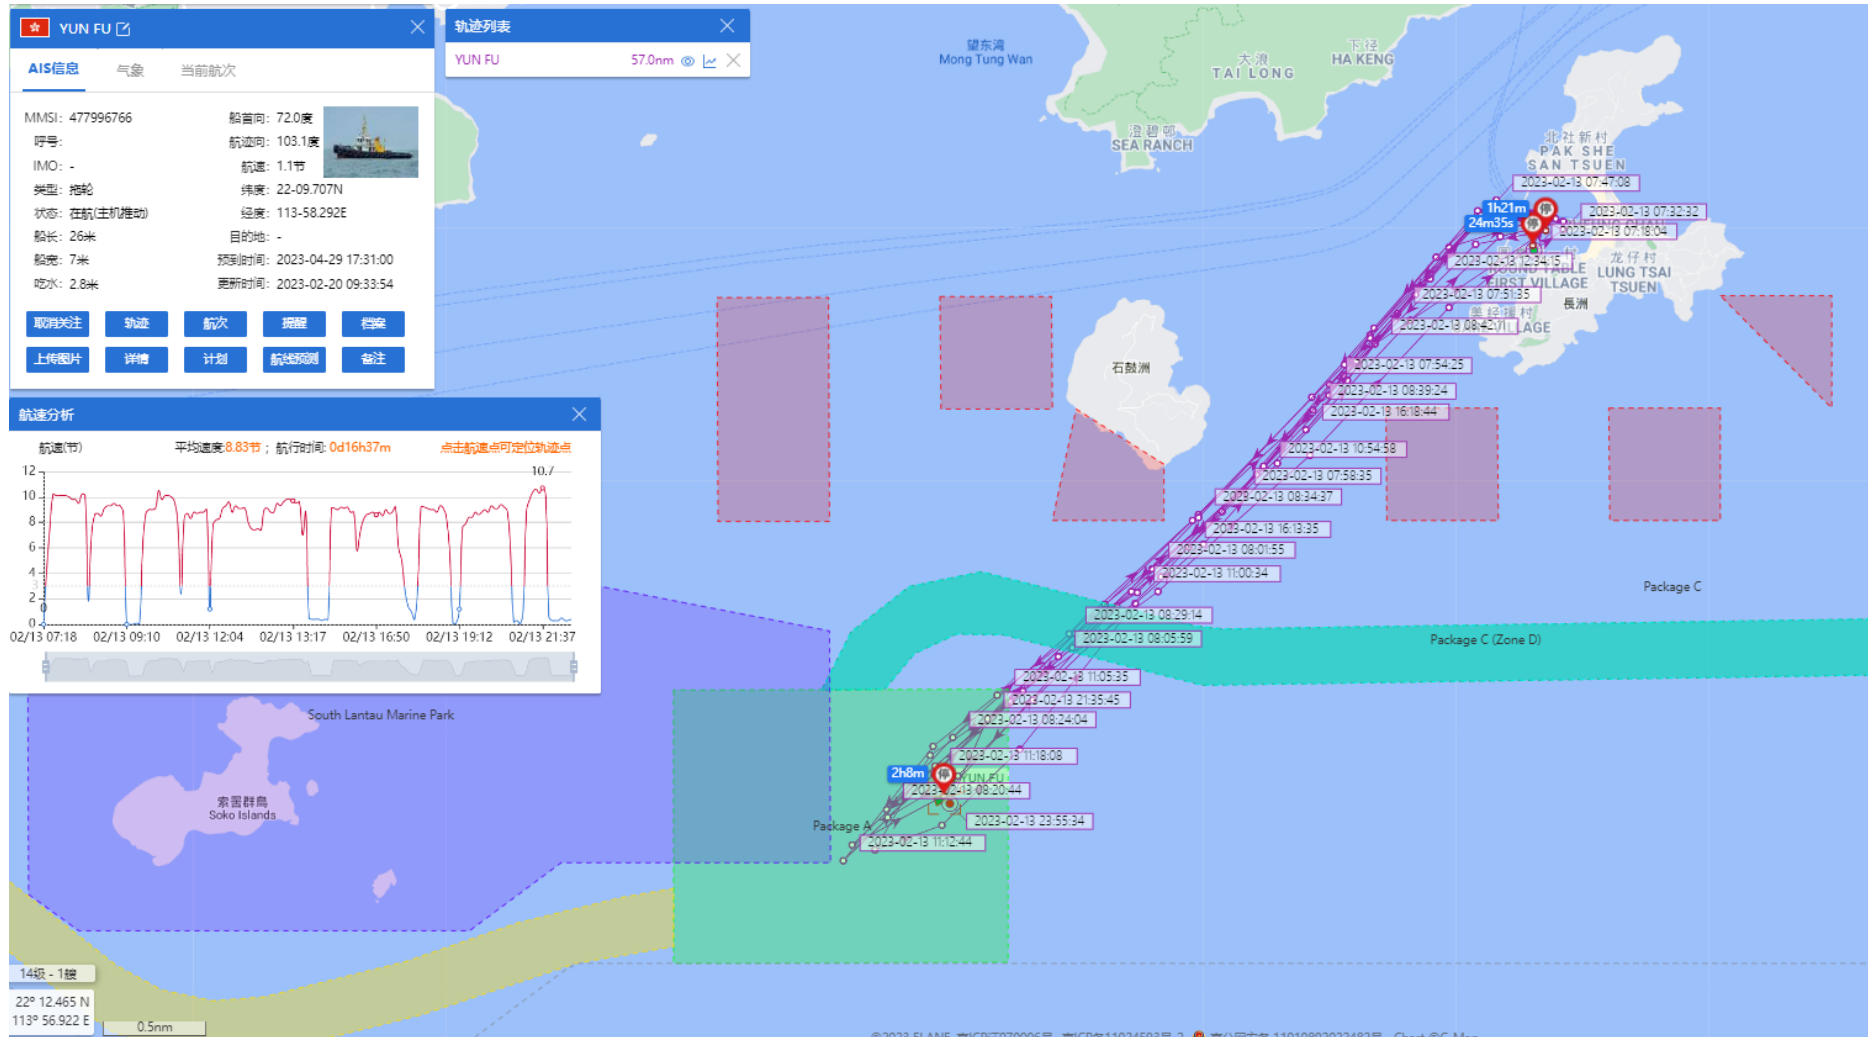

11-02-2023

Yun Fu (Tug Boat) Historical Data Records (12-18 Feb 2023)

12-02-2023

Yun Fu (Tug Boat) Historical Data Records (12-18 Feb 2023)

13-02-2023

Yun Fu (Tug Boat)

Historical Data Records (12-18 Feb 2023)

14-02-2023

Yun Fu (Tug Boat)

Historical Data Records (12-18 Feb 2023)

17-02-2023

Yun Fu (Tug Boat) Historical Data Records (12-18 Feb 2023)

18-02-2023

Yun Fu (Tug Boat) Historical Data Records (19-28 Feb 2023)