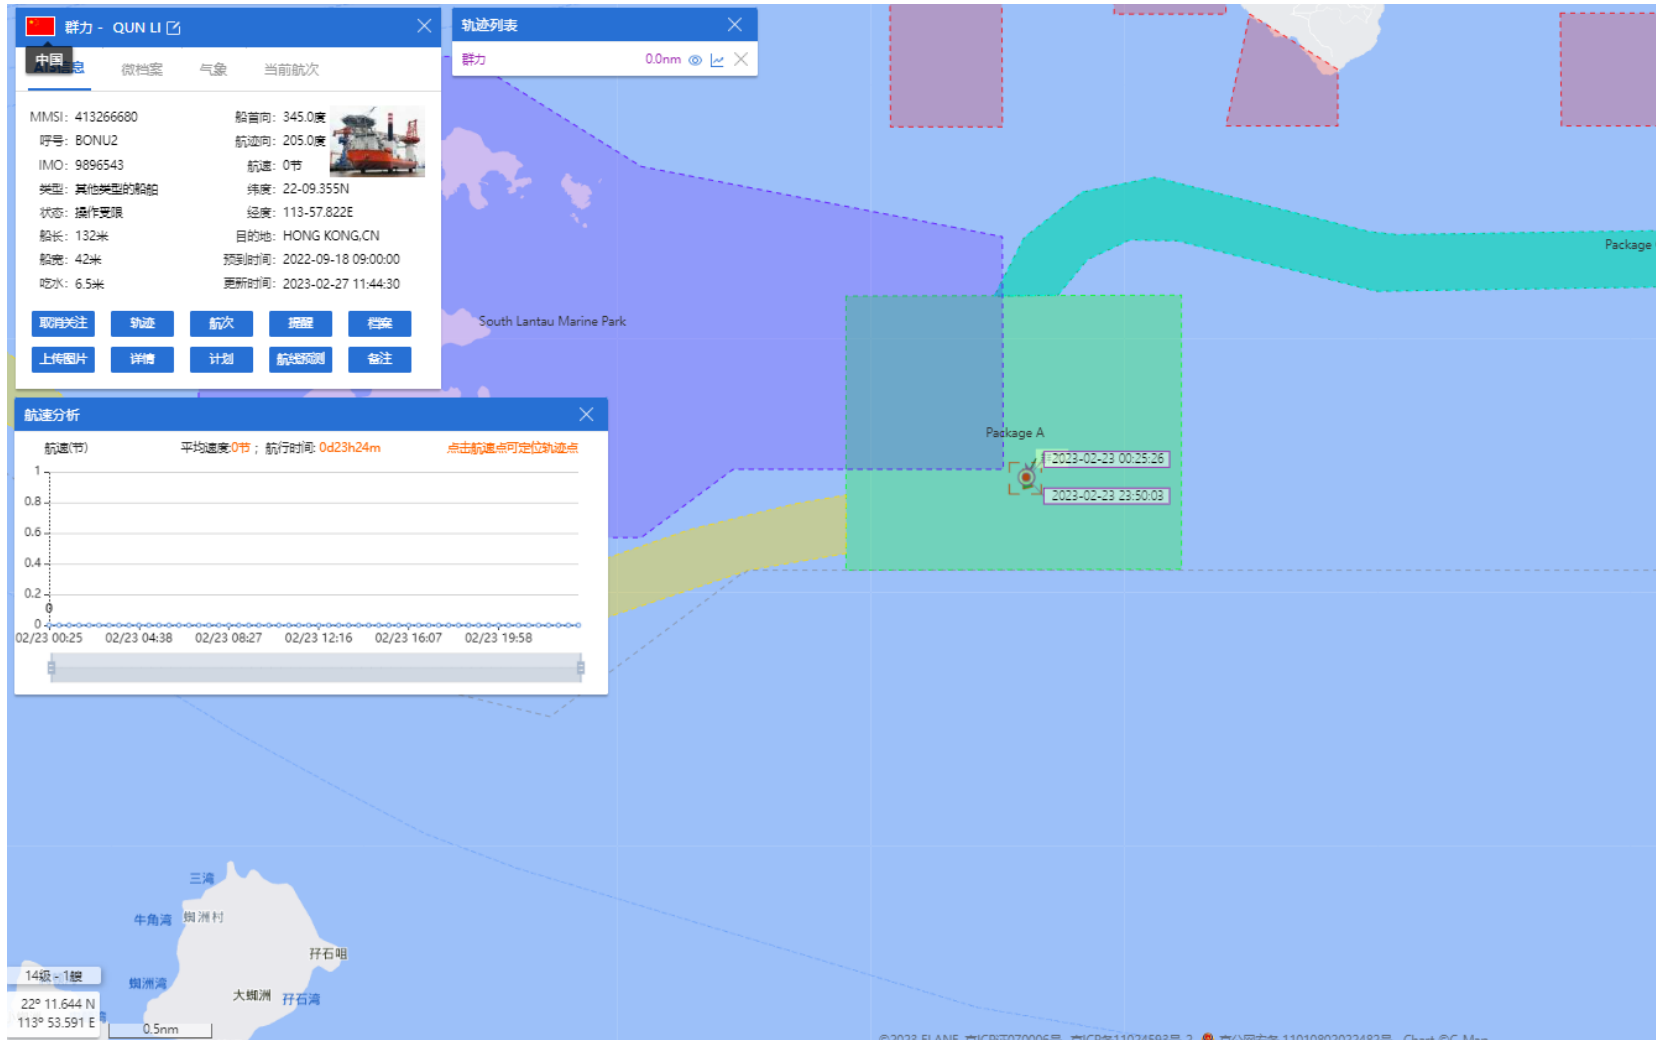

15-02-2023

QUN LI (Special Purpose Vessel) Historical Data Records (12-18 Feb 2023)

16-02-2023

QUN LI (Special Purpose Vessel) Historical Data Records (12-18 Feb 2023)

17-02-2023

QUN LI (Special Purpose Vessel) Historical Data Records (12-18 Feb 2023)

18-02-2023

QUN LI (Special Purpose Vessel) Historical Data Records (19-28 Feb 2023)

19-02-2023

QUN LI (Special Purpose Vessel) Historical Data Records (19-28 Feb 2023)

20-02-2023

QUN LI (Special Purpose Vessel) Historical Data Records (19-28 Feb 2023)

21-02-2023

QUN LI (Special Purpose Vessel) Historical Data Records (19-28 Feb 2023)

22-02-2023

QUN LI (Special Purpose Vessel) Historical Data Records (19-28 Feb 2023)

23-02-2023

QUN LI (Special Purpose Vessel) Historical Data Records (19-28 Feb 2023)

24-02-2023

QUN LI (Special Purpose Vessel) Historical Data Records (19-28 Feb 2023)

25-02-2023

QUN LI (Special Purpose Vessel) Historical Data Records (19-28 Feb 2023)

26-02-2023

QUN LI (Special Purpose Vessel) Historical Data Records (19-28 Feb 2023)