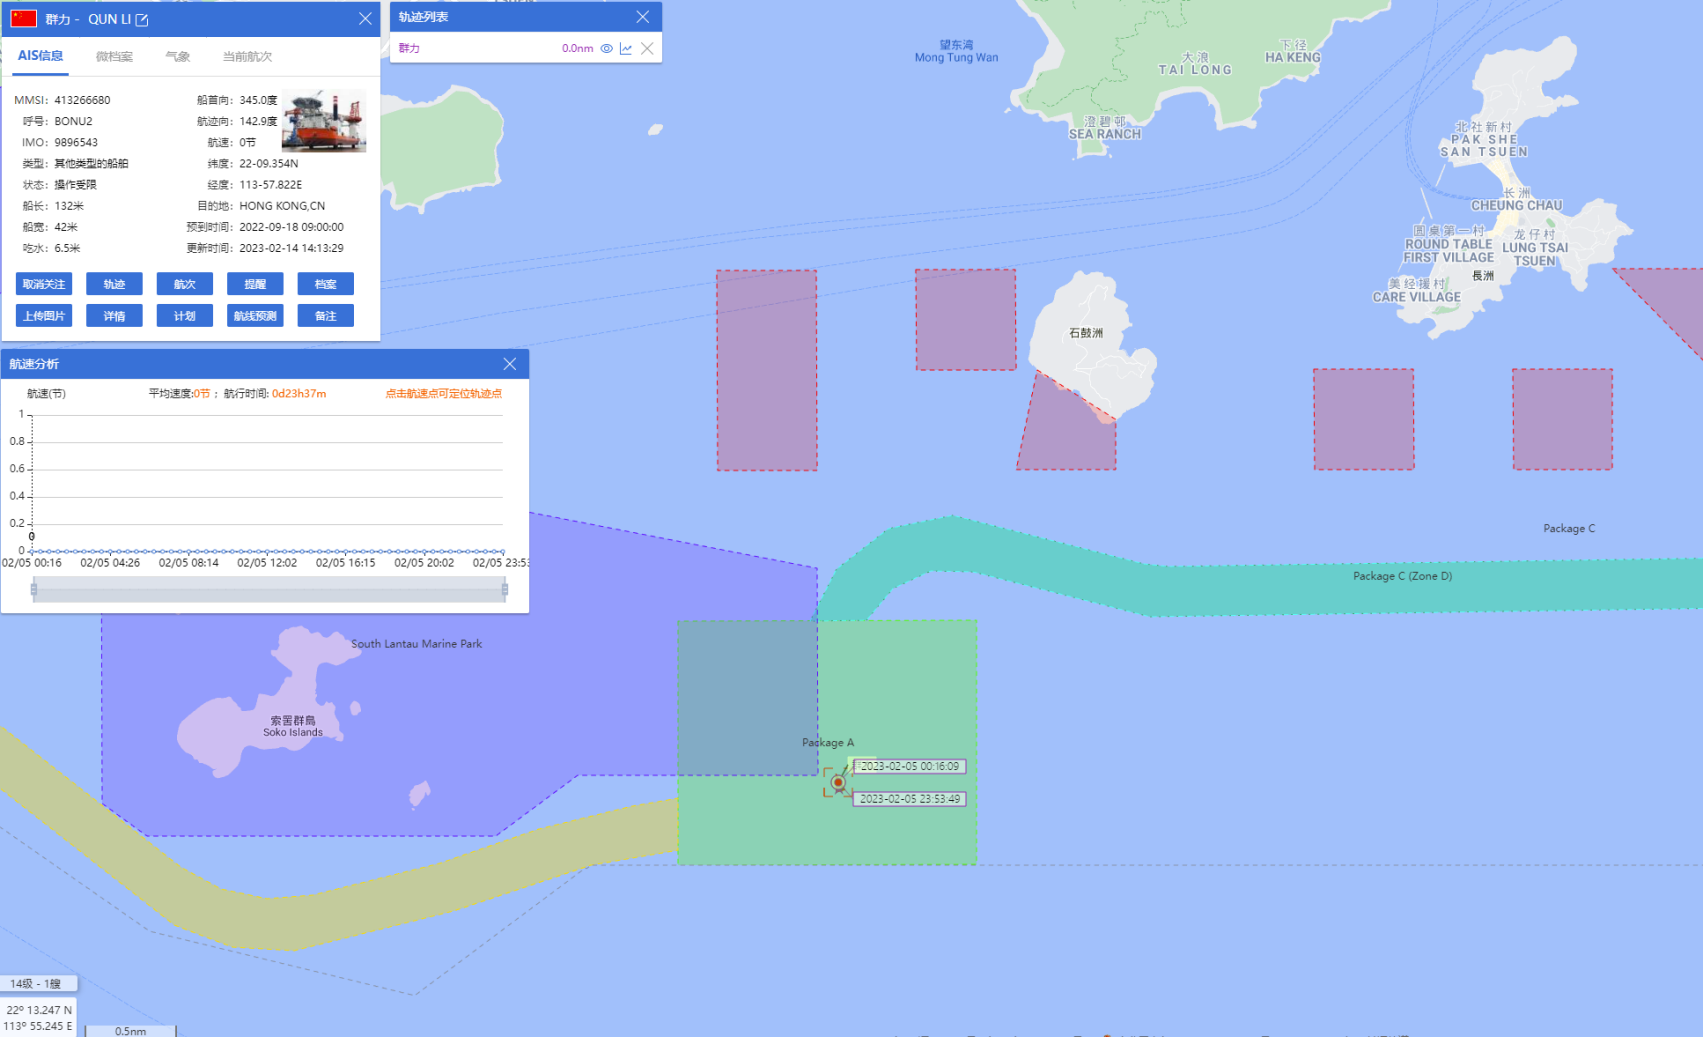

03-02-2023

QUN LI (Special Purpose Vessel) Historical Data Records (1-4 Feb 2023)

04-02-2023

QUN LI (Special Purpose Vessel) Historical Data Records (5-11 Feb 2023)

05-02-2023

QUN LI (Special Purpose Vessel) Historical Data Records (5-11 Feb 2023)

06-02-2023

QUN LI (Special Purpose Vessel) Historical Data Records (5-11 Feb 2023)

07-02-2023

QUN LI (Special Purpose Vessel) Historical Data Records (5-11 Feb 2023)

08-02-2023

QUN LI (Special Purpose Vessel) Historical Data Records (5-11 Feb 2023)