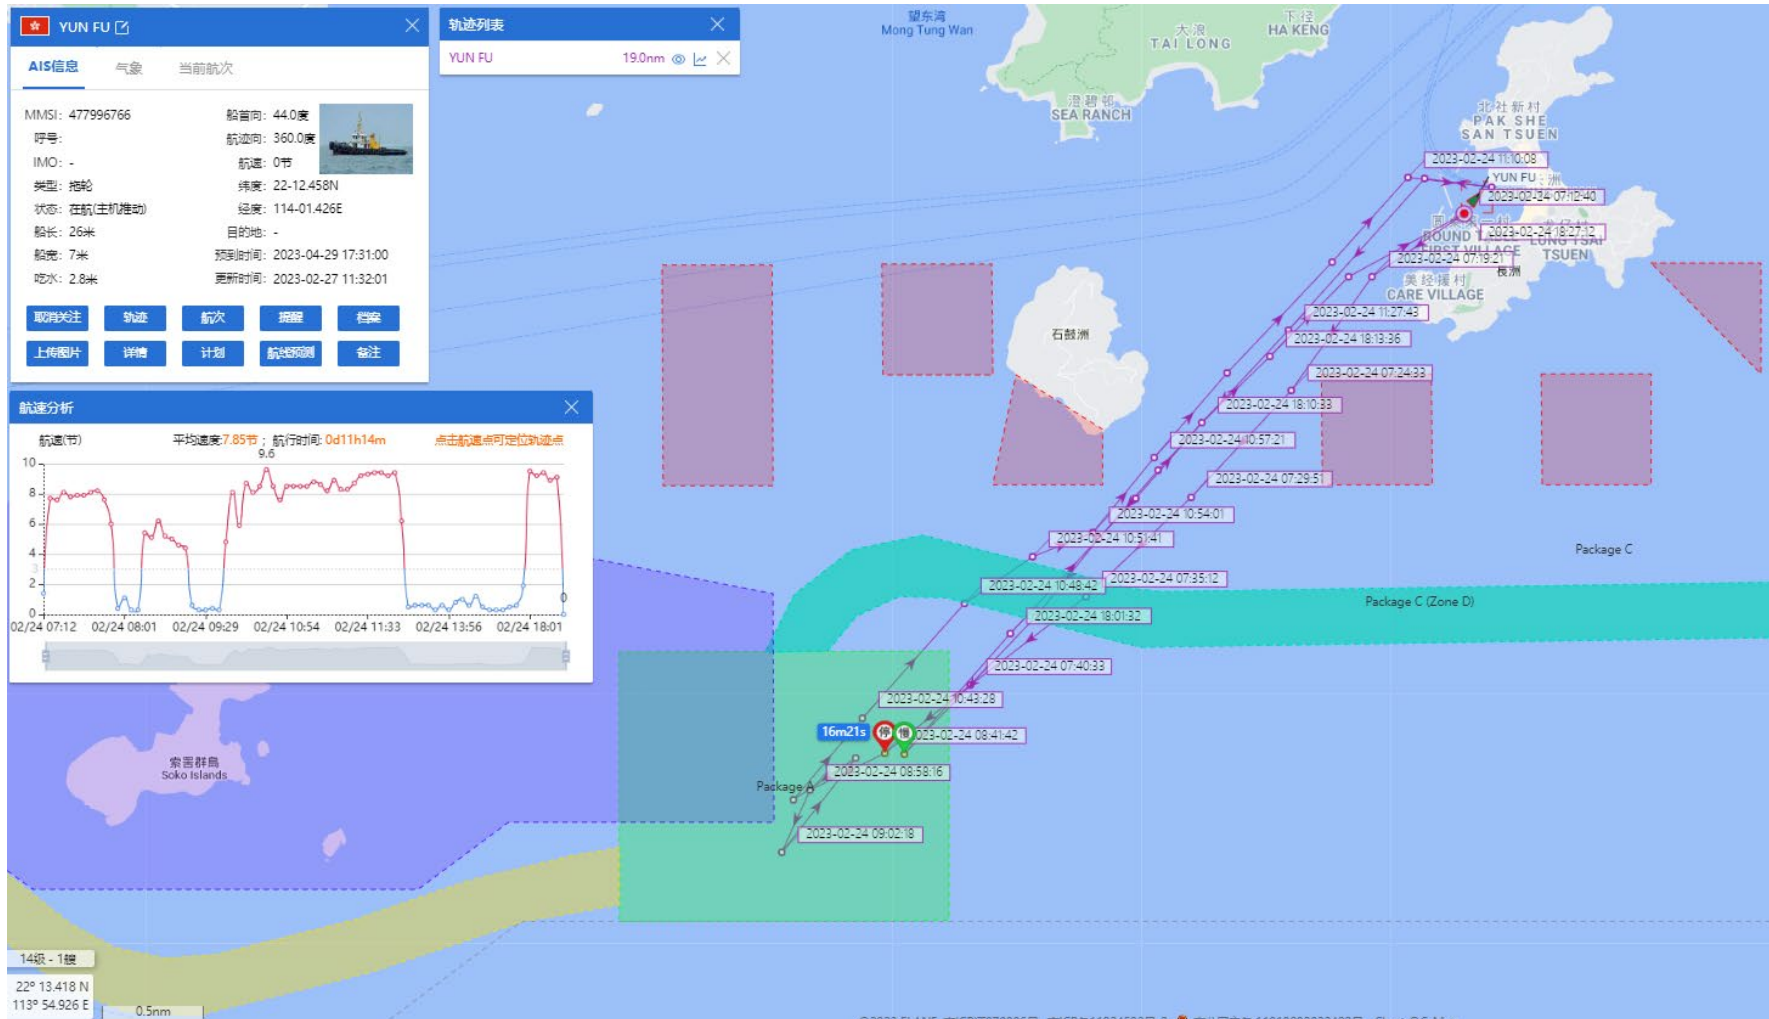

14-02-2023

Yun Fu (Tug Boat)

Historical Data Records (12-18 Feb 2023)

17-02-2023

Yun Fu (Tug Boat) Historical Data Records (12-18 Feb 2023)

18-02-2023

Yun Fu (Tug Boat) Historical Data Records (19-28 Feb 2023)

20-02-2023

Yun Fu (Tug Boat) Historical Data Records (19-28 Feb 2023)

21-02-2023

Yun Fu (Tug Boat)

Historical Data Records (19-28 Feb 2023)

22-02-2023

Yun Fu (Tug Boat) Historical Data Records (19-28 Feb 2023)

24-02-2023

Yun Fu (Tug Boat) Historical Data Records (19-28 Feb 2023)

25-02-2023

Yun Fu (Tug Boat)

Historical Data Records (19-28 Feb 2023)

26-02-2023

Yun Fu (Tug Boat) Historical Data Records (19-28 Feb 2023)