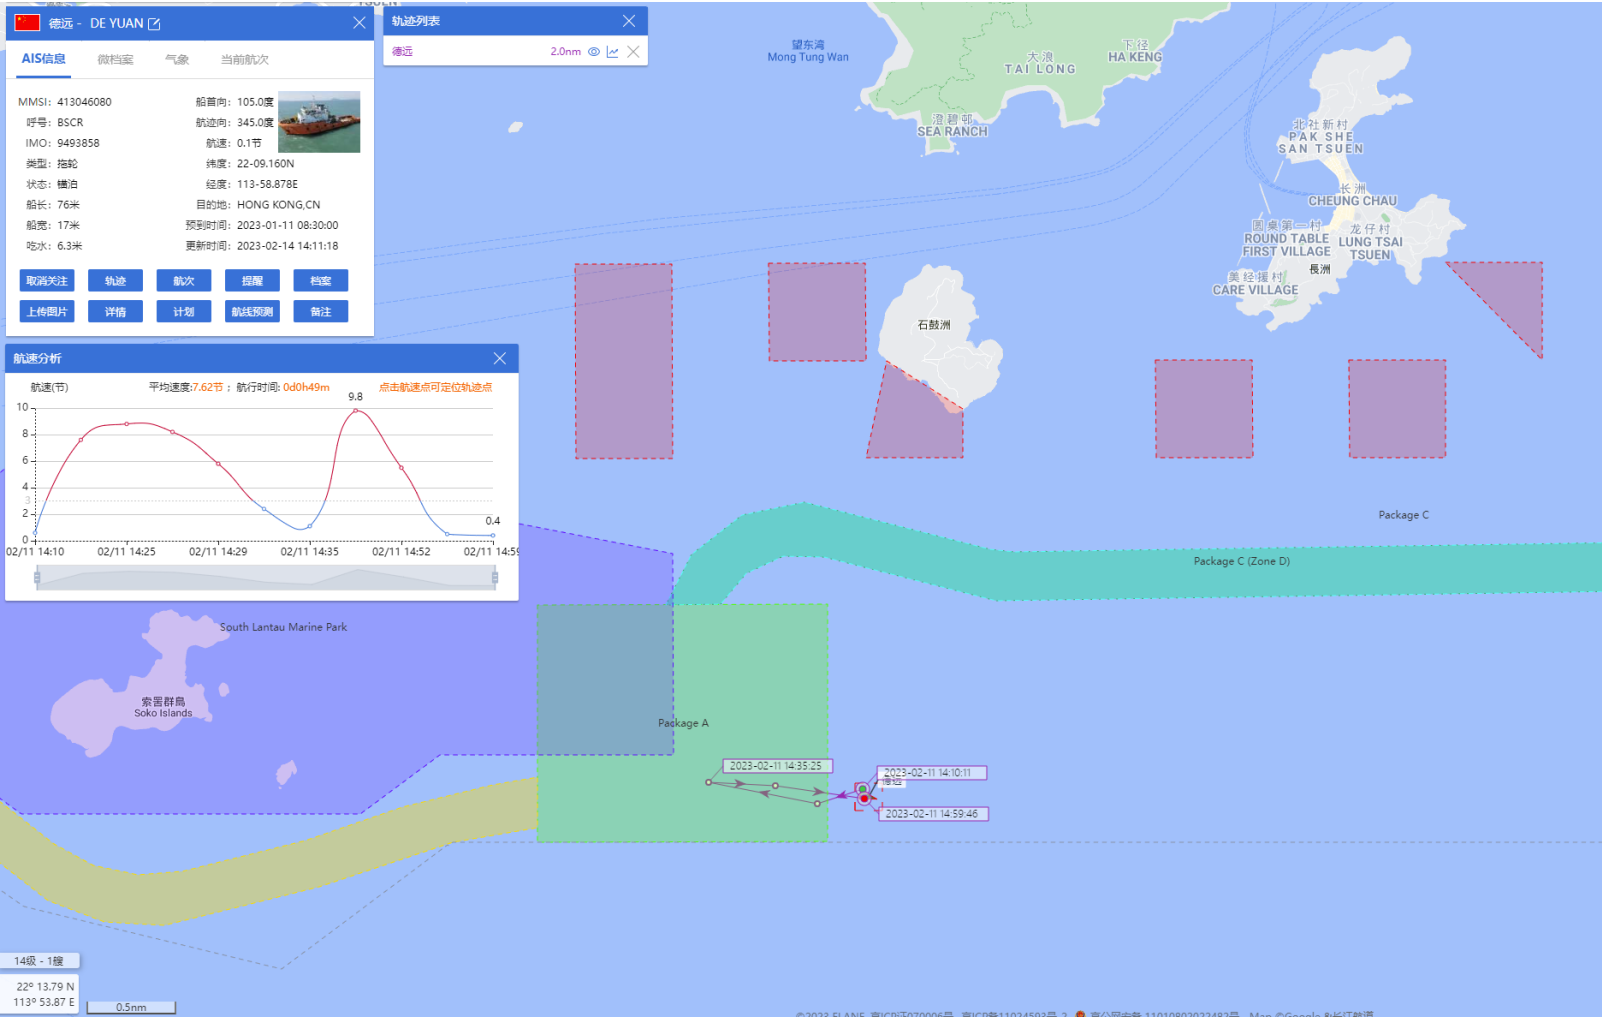

ANNEX J

RECORDS OF OPERATING SPEEDS AND MARINE TRAVEL ROUTES OF WORKING VESSELS

(ELECTRONIC COPY ONLY)

DE YUAN (Special Purpose Vessel) Historical Data Records (1-4 Feb 2023)

01-02-2023

DE YUAN (Special Purpose Vessel) Historical Data Records (1-4 Feb 2023)

03-02-2023

DE YUAN (Special Purpose Vessel) Historical Data Records (5-11 Feb 2023)

10-02-2023

DE YUAN (Special Purpose Vessel) Historical Data Records (5-11 Feb 2023)

11-02-2023

DE YUAN (Special Purpose Vessel) Historical Data Records (12-18 Feb 2023)

13-02-2023

DE YUAN (Special Purpose Vessel) Historical Data Records (12-18 Feb 2023)

18-02-2023

DE YUAN (Special Purpose Vessel) Historical Data Records (19-28 Feb 2023)

23-02-2023

DE YUAN (Special Purpose Vessel) Historical Data Records (19-28 Feb 2023)