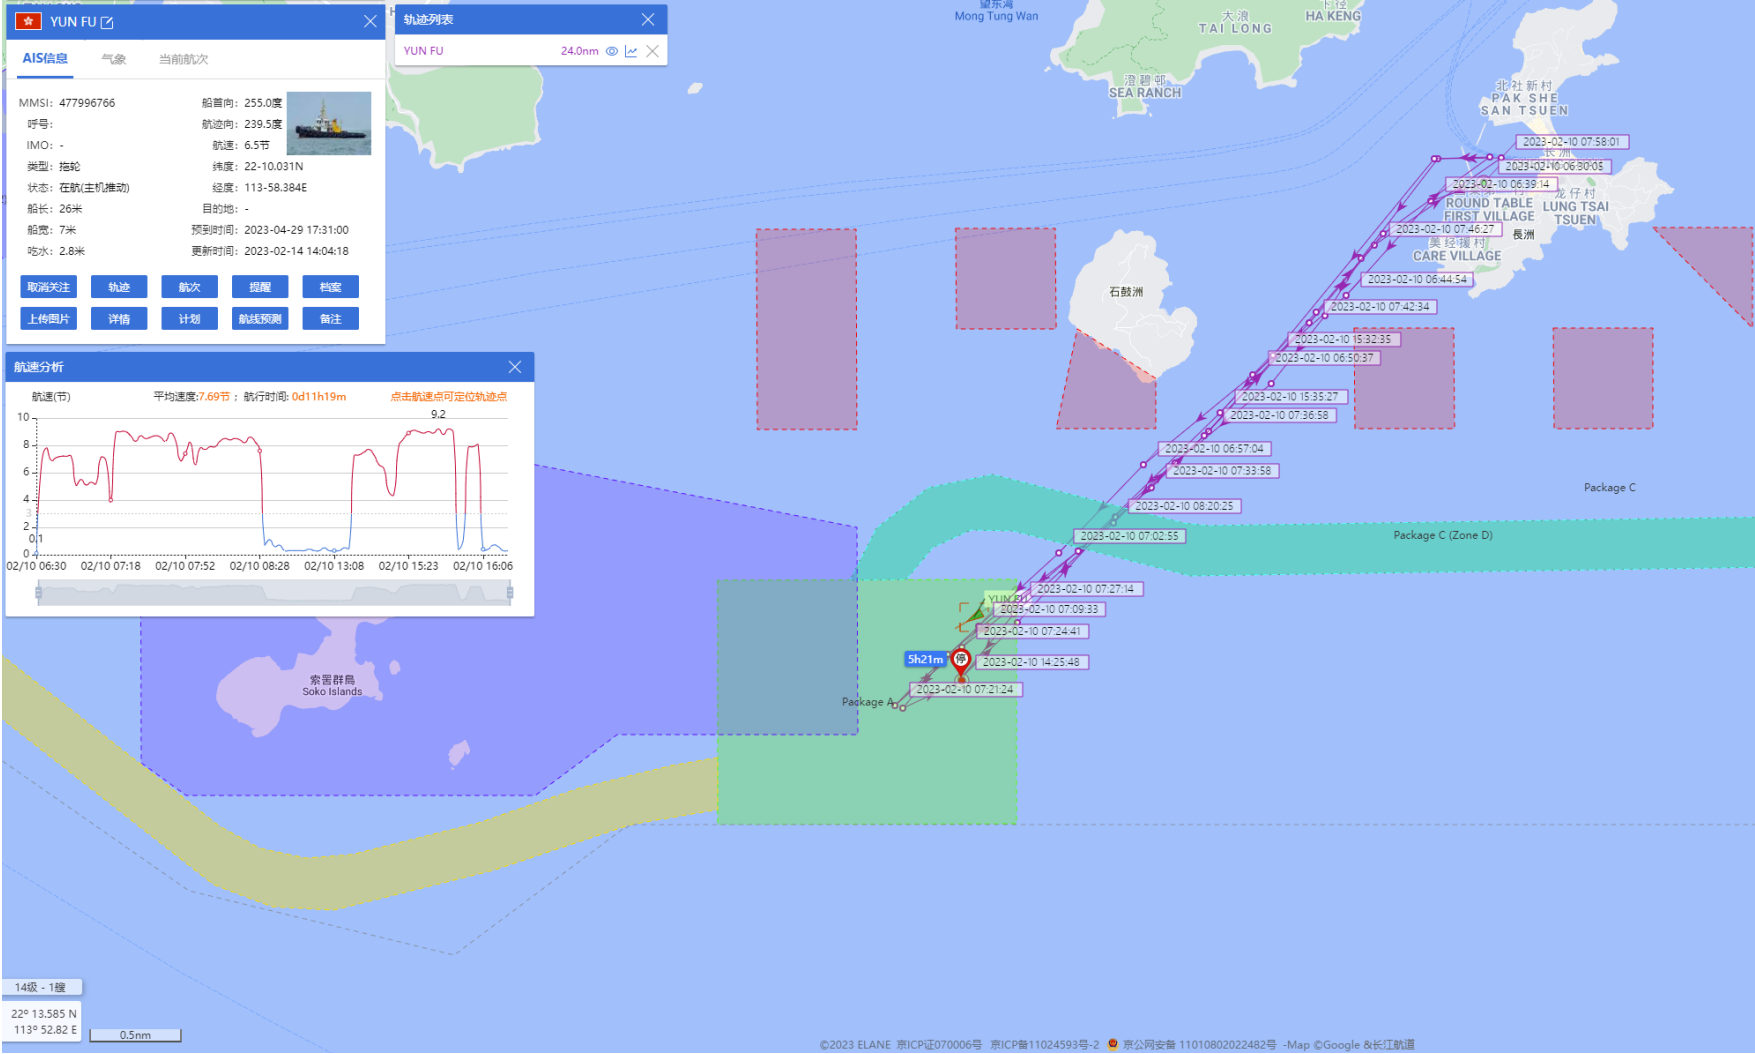

Yun Fu (Tug Boat) Historical Data Records (5-11 Feb 2023)

10-02-2023