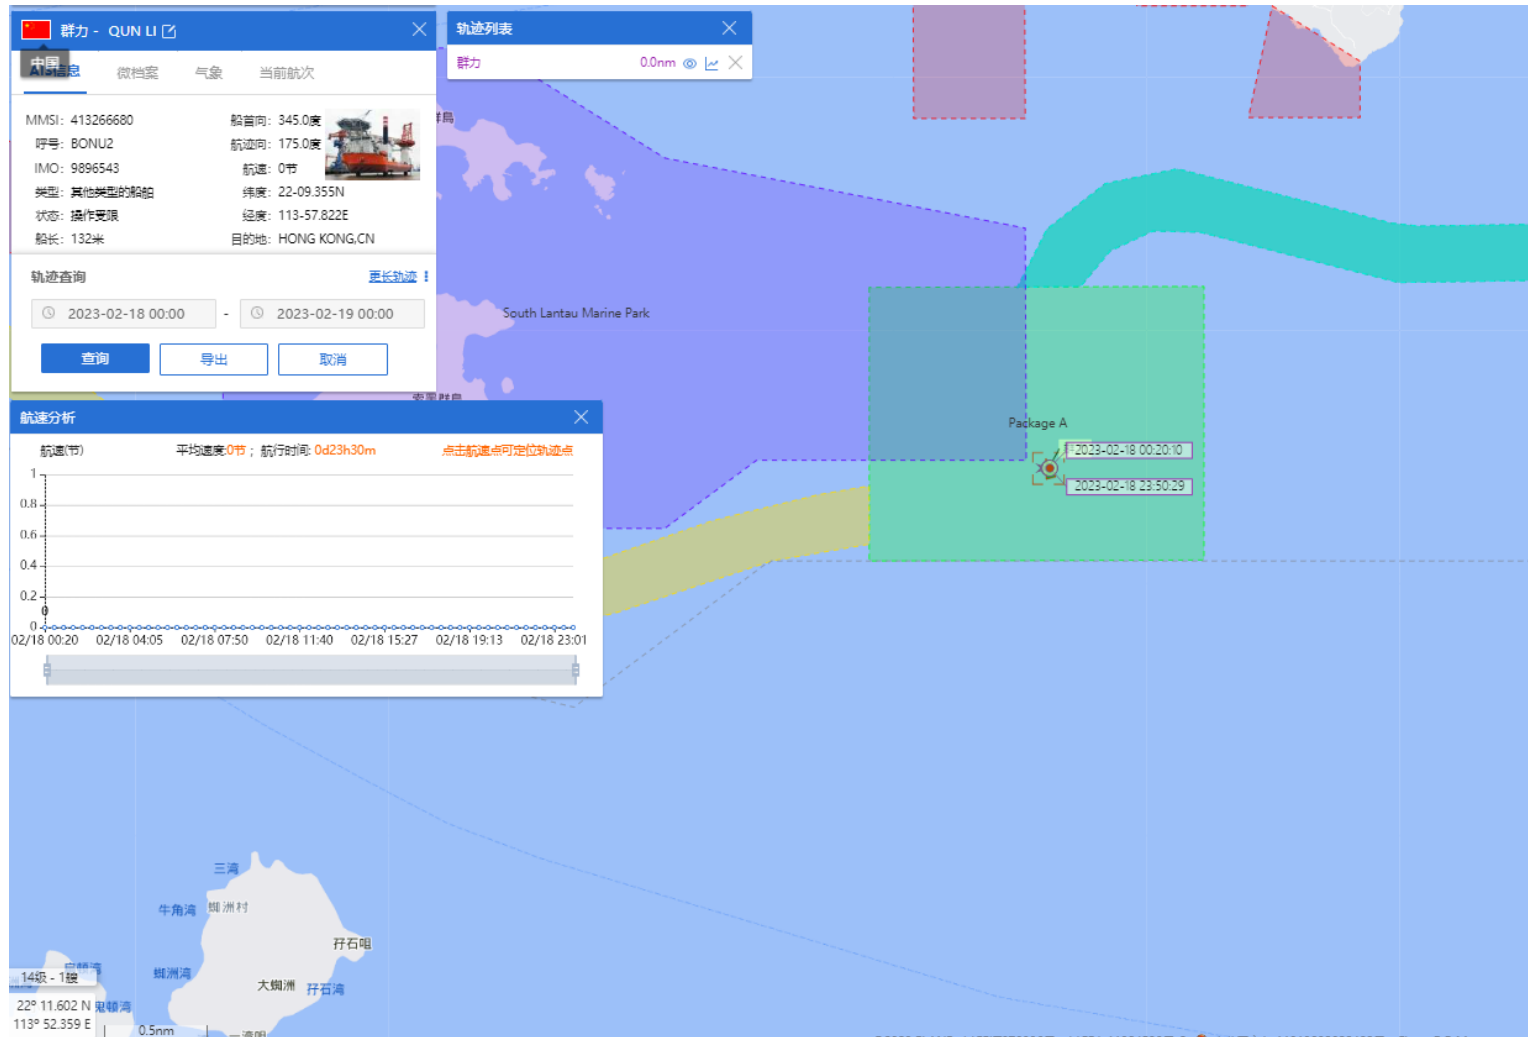

09-02-2023

QUN LI (Special Purpose Vessel) Historical Data Records (5-11 Feb 2023)

10-02-2023

QUN LI (Special Purpose Vessel) Historical Data Records (5-11 Feb 2023)

11-02-2023

QUN LI (Special Purpose Vessel) Historical Data Records (12-18 Feb 2023)

12-02-2023

QUN LI (Special Purpose Vessel) Historical Data Records (12-18 Feb 2023)

13-02-2023

QUN LI (Special Purpose Vessel) Historical Data Records (12-18 Feb 2023)

14-02-2023

QUN LI (Special Purpose Vessel) Historical Data Records (12-18 Feb 2023)

15-02-2023

QUN LI (Special Purpose Vessel) Historical Data Records (12-18 Feb 2023)

16-02-2023

QUN LI (Special Purpose Vessel) Historical Data Records (12-18 Feb 2023)

17-02-2023

QUN LI (Special Purpose Vessel) Historical Data Records (12-18 Feb 2023)

18-02-2023

QUN LI (Special Purpose Vessel) Historical Data Records (19-28 Feb 2023)

19-02-2023

QUN LI (Special Purpose Vessel) Historical Data Records (19-28 Feb 2023)

20-02-2023

QUN LI (Special Purpose Vessel) Historical Data Records (19-28 Feb 2023)