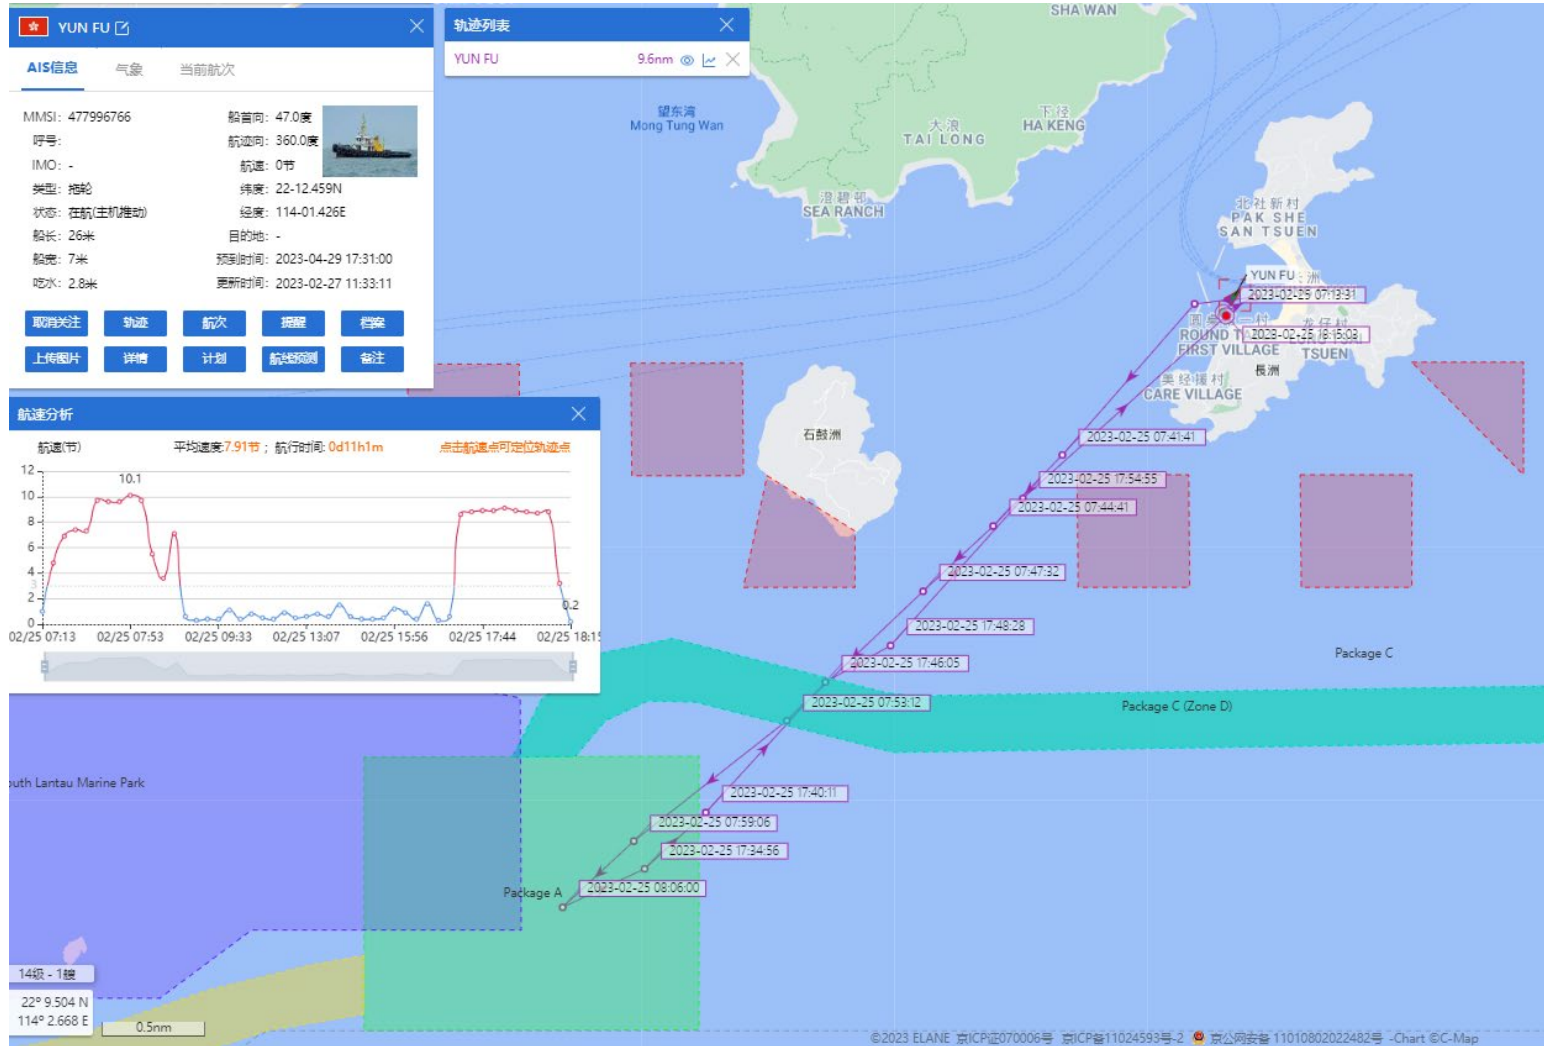

20-02-2023

Yun Fu (Tug Boat) Historical Data Records (19-28 Feb 2023)

21-02-2023

Yun Fu (Tug Boat)

Historical Data Records (19-28 Feb 2023)

22-02-2023

Yun Fu (Tug Boat) Historical Data Records (19-28 Feb 2023)

24-02-2023

Yun Fu (Tug Boat) Historical Data Records (19-28 Feb 2023)

25-02-2023

Yun Fu (Tug Boat)

Historical Data Records (19-28 Feb 2023)

26-02-2023

Yun Fu (Tug Boat) Historical Data Records (19-28 Feb 2023)