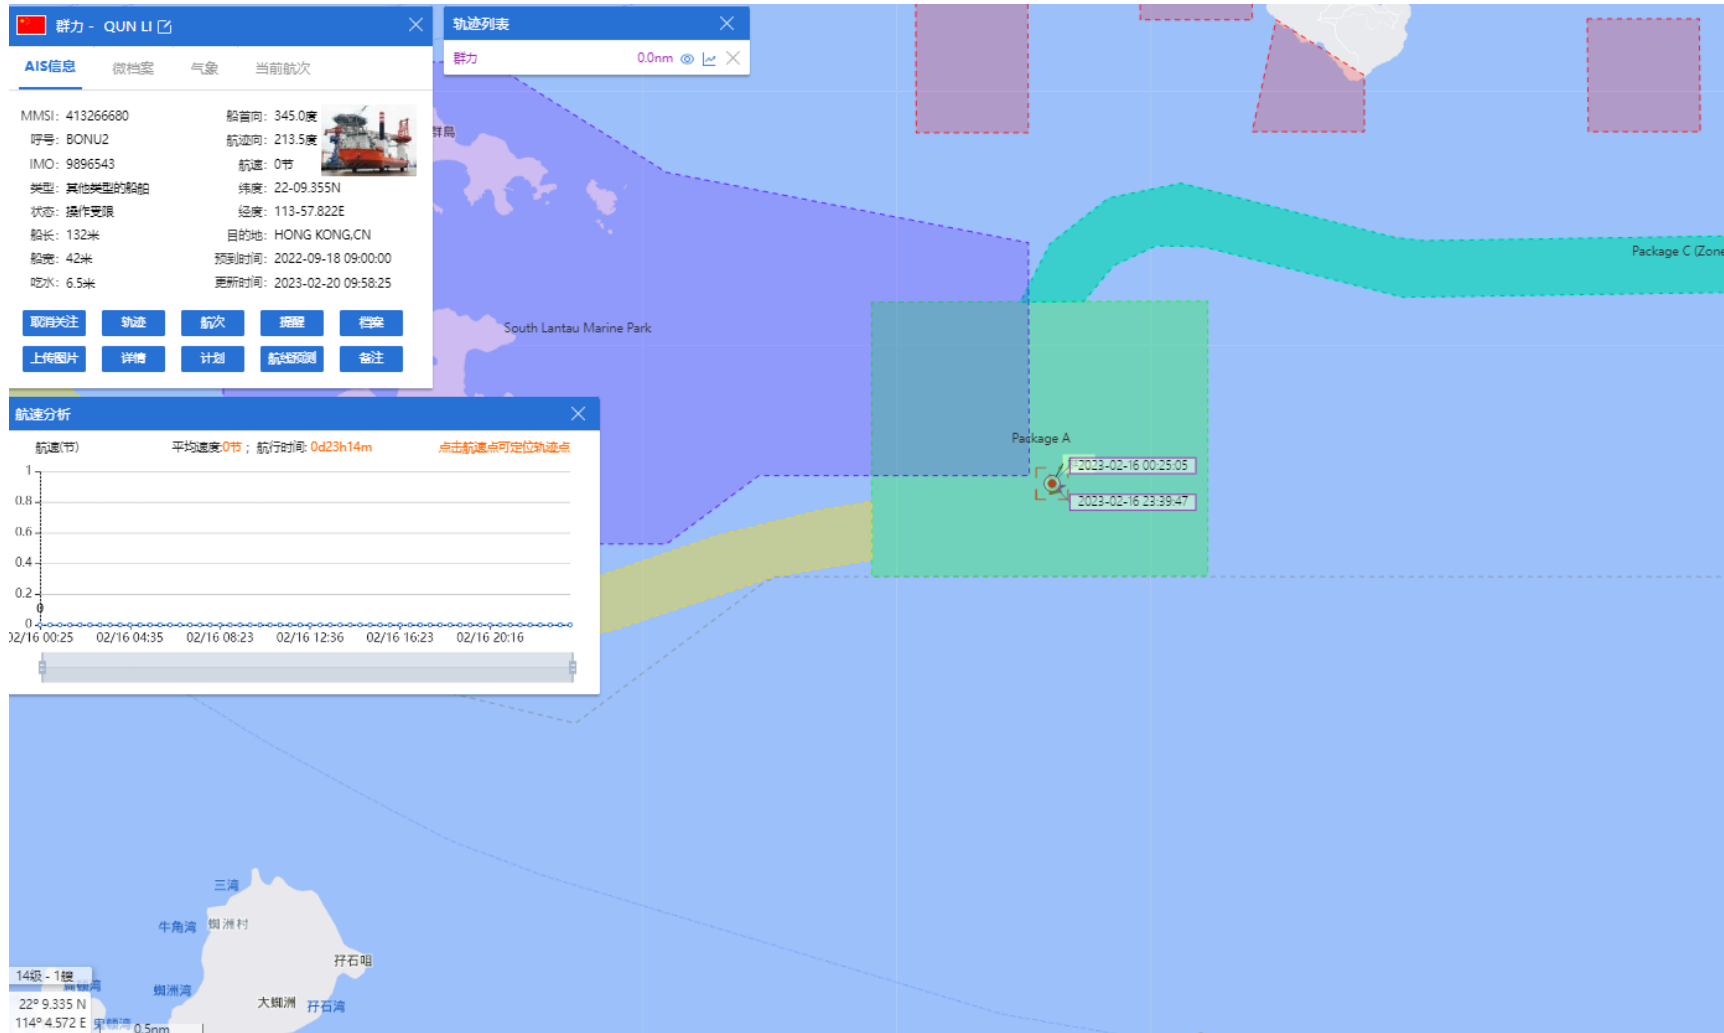

09-02-2023

QUN LI (Special Purpose Vessel) Historical Data Records (5-11 Feb 2023)

10-02-2023

QUN LI (Special Purpose Vessel) Historical Data Records (5-11 Feb 2023)

11-02-2023

QUN LI (Special Purpose Vessel) Historical Data Records (12-18 Feb 2023)

12-02-2023

QUN LI (Special Purpose Vessel) Historical Data Records (12-18 Feb 2023)

13-02-2023

QUN LI (Special Purpose Vessel) Historical Data Records (12-18 Feb 2023)

14-02-2023

QUN LI (Special Purpose Vessel) Historical Data Records (12-18 Feb 2023)

15-02-2023

QUN LI (Special Purpose Vessel) Historical Data Records (12-18 Feb 2023)

16-02-2023

QUN LI (Special Purpose Vessel) Historical Data Records (12-18 Feb 2023)

17-02-2023

QUN LI (Special Purpose Vessel) Historical Data Records (12-18 Feb 2023)

18-02-2023

QUN LI (Special Purpose Vessel) Historical Data Records (19-28 Feb 2023)

19-02-2023

QUN LI (Special Purpose Vessel) Historical Data Records (19-28 Feb 2023)

20-02-2023

QUN LI (Special Purpose Vessel) Historical Data Records (19-28 Feb 2023)