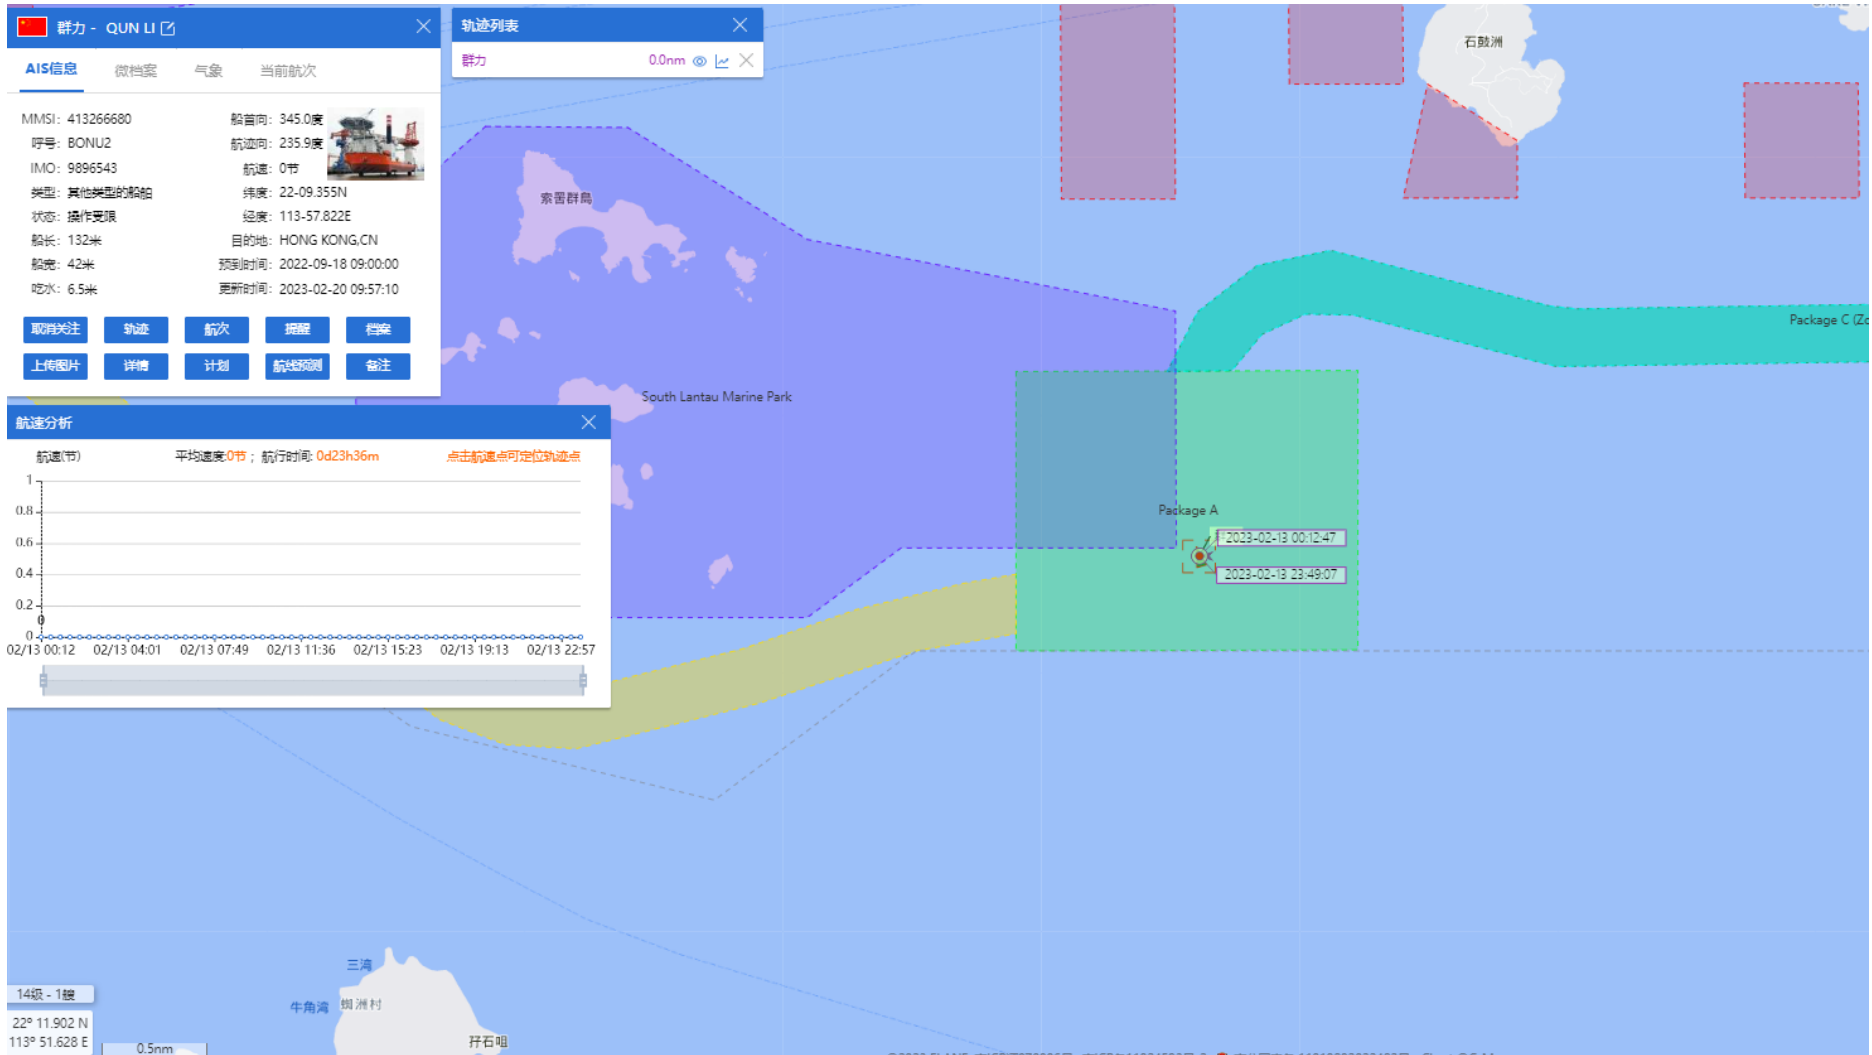

06-02-2023

QUN LI (Special Purpose Vessel) Historical Data Records (5-11 Feb 2023)

07-02-2023

QUN LI (Special Purpose Vessel) Historical Data Records (5-11 Feb 2023)

08-02-2023

QUN LI (Special Purpose Vessel) Historical Data Records (5-11 Feb 2023)

09-02-2023

QUN LI (Special Purpose Vessel) Historical Data Records (5-11 Feb 2023)

10-02-2023

QUN LI (Special Purpose Vessel) Historical Data Records (5-11 Feb 2023)

11-02-2023

QUN LI (Special Purpose Vessel) Historical Data Records (12-18 Feb 2023)

12-02-2023

QUN LI (Special Purpose Vessel) Historical Data Records (12-18 Feb 2023)

13-02-2023

QUN LI (Special Purpose Vessel) Historical Data Records (12-18 Feb 2023)

14-02-2023

QUN LI (Special Purpose Vessel) Historical Data Records (12-18 Feb 2023)