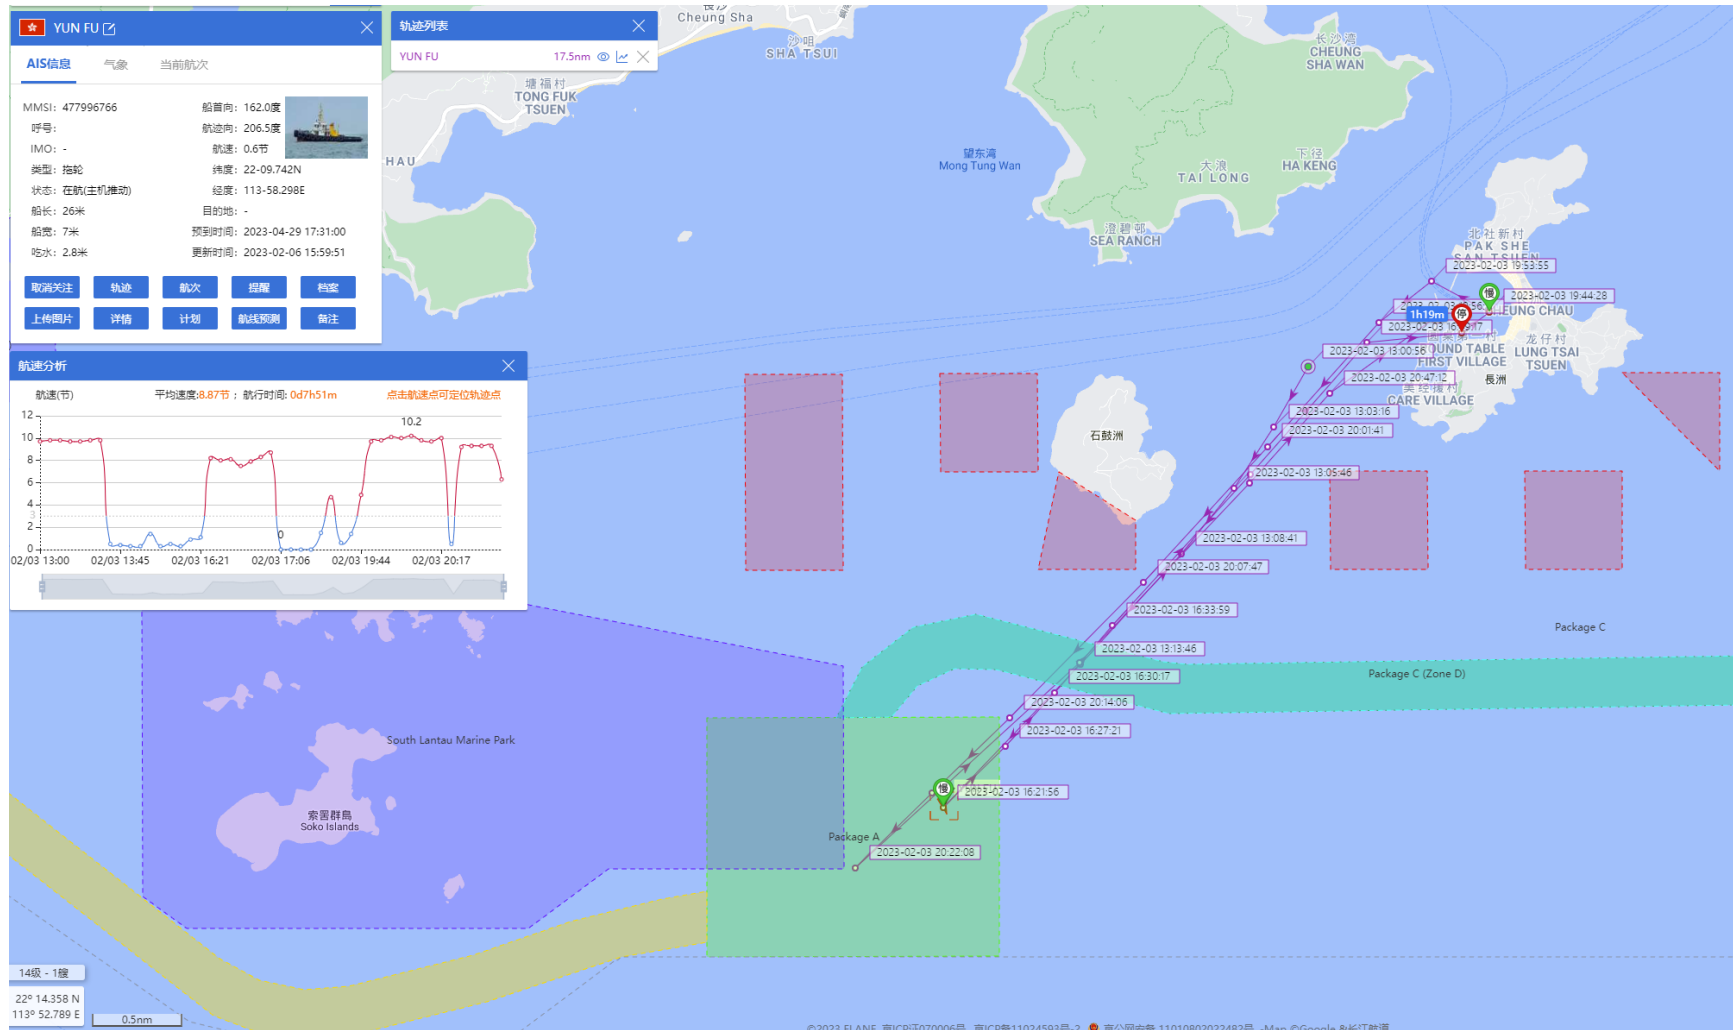

13-02-2023

DE YUAN (Special Purpose Vessel) Historical Data Records (12-18 Feb 2023)

18-02-2023

DE YUAN (Special Purpose Vessel) Historical Data Records (19-28 Feb 2023)

23-02-2023

DE YUAN (Special Purpose Vessel) Historical Data Records (19-28 Feb 2023)

24-02-2023

Yun Fu (Tug Boat) Historical Data Records (1-4 Feb 2023)

02-02-2023

Yun Fu (Tug Boat) Historical Data Records (1-4 Feb 2023)

03-02-2023

Yun Fu (Tug Boat) Historical Data Records (1-4 Feb 2023)

04-02-2023

Yun Fu (Tug Boat) Historical Data Records (5-11 Feb 2023)

05-02-2023

Yun Fu (Tug Boat) Historical Data Records (5-11 Feb 2023)

07-02-2023

Yun Fu (Tug Boat) Historical Data Records (5-11 Feb 2023)

09-02-2023