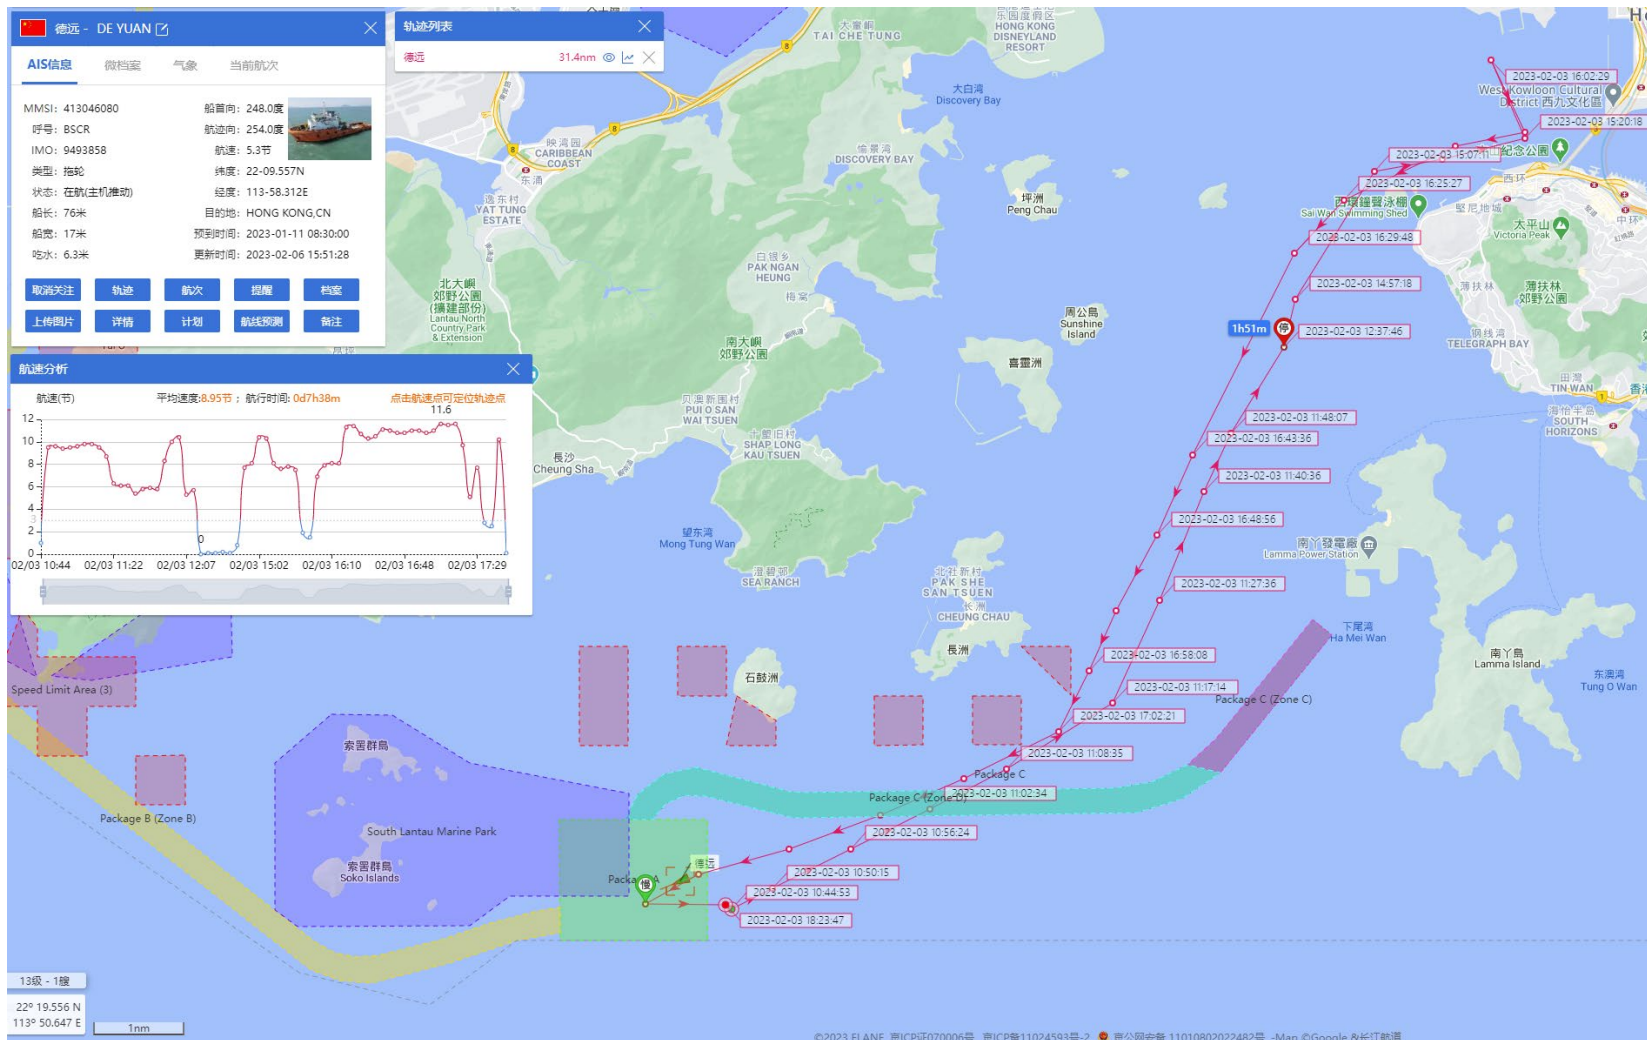

ANNEX J

RECORDS OF OPERATING SPEEDS AND MARINE TRAVEL ROUTES OF WORKING VESSELS

(ELECTRONIC COPY ONLY)

DE YUAN (Special Purpose Vessel) Historical Data Records (1-4 Feb 2023)

01-02-2023

DE YUAN (Special Purpose Vessel) Historical Data Records (1-4 Feb 2023)

03-02-2023

DE YUAN (Special Purpose Vessel) Historical Data Records (5-11 Feb 2023)

10-02-2023

DE YUAN (Special Purpose Vessel) Historical Data Records (5-11 Feb 2023)

11-02-2023

DE YUAN (Special Purpose Vessel) Historical Data Records (12-18 Feb 2023)

13-02-2023

DE YUAN (Special Purpose Vessel) Historical Data Records (12-18 Feb 2023)

18-02-2023

DE YUAN (Special Purpose Vessel) Historical Data Records (19-28 Feb 2023)

23-02-2023

DE YUAN (Special Purpose Vessel) Historical Data Records (19-28 Feb 2023)