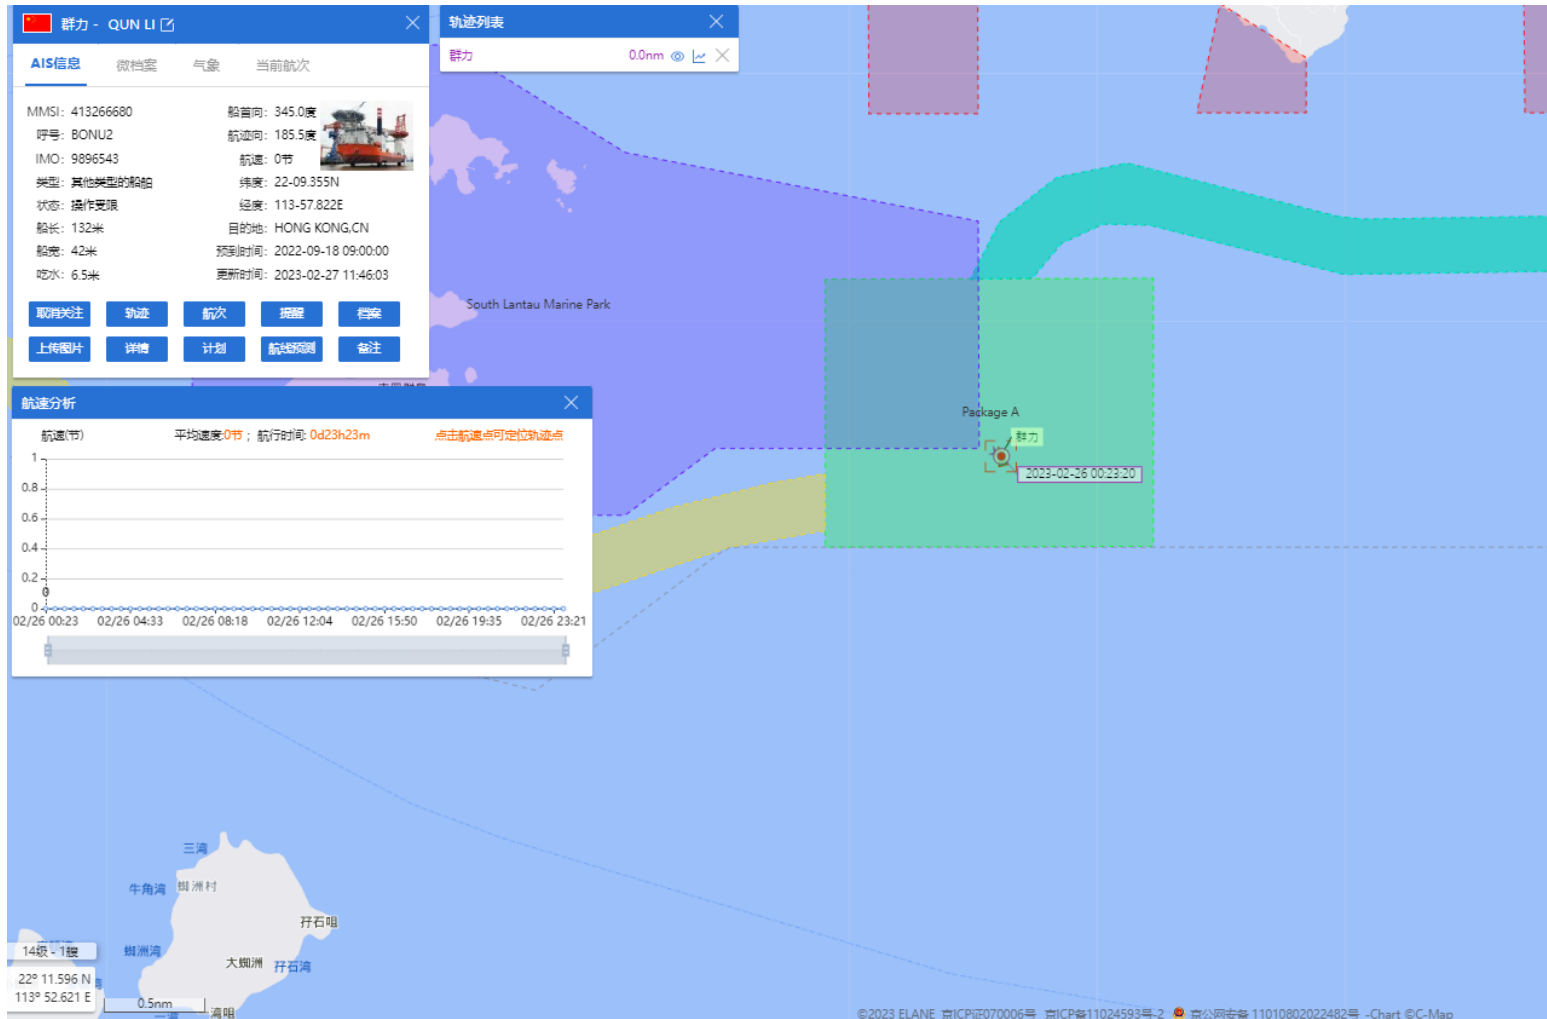

18-02-2023

QUN LI (Special Purpose Vessel) Historical Data Records (19-28 Feb 2023)

19-02-2023

QUN LI (Special Purpose Vessel) Historical Data Records (19-28 Feb 2023)

20-02-2023

QUN LI (Special Purpose Vessel) Historical Data Records (19-28 Feb 2023)

21-02-2023

QUN LI (Special Purpose Vessel) Historical Data Records (19-28 Feb 2023)

22-02-2023

QUN LI (Special Purpose Vessel) Historical Data Records (19-28 Feb 2023)

23-02-2023

QUN LI (Special Purpose Vessel) Historical Data Records (19-28 Feb 2023)

24-02-2023

QUN LI (Special Purpose Vessel) Historical Data Records (19-28 Feb 2023)

25-02-2023

QUN LI (Special Purpose Vessel) Historical Data Records (19-28 Feb 2023)

26-02-2023

QUN LI (Special Purpose Vessel) Historical Data Records (19-28 Feb 2023)

27-02-2023

QUN LI (Special Purpose Vessel) Historical Data Records (19-28 Feb 2023)

28-02-2023