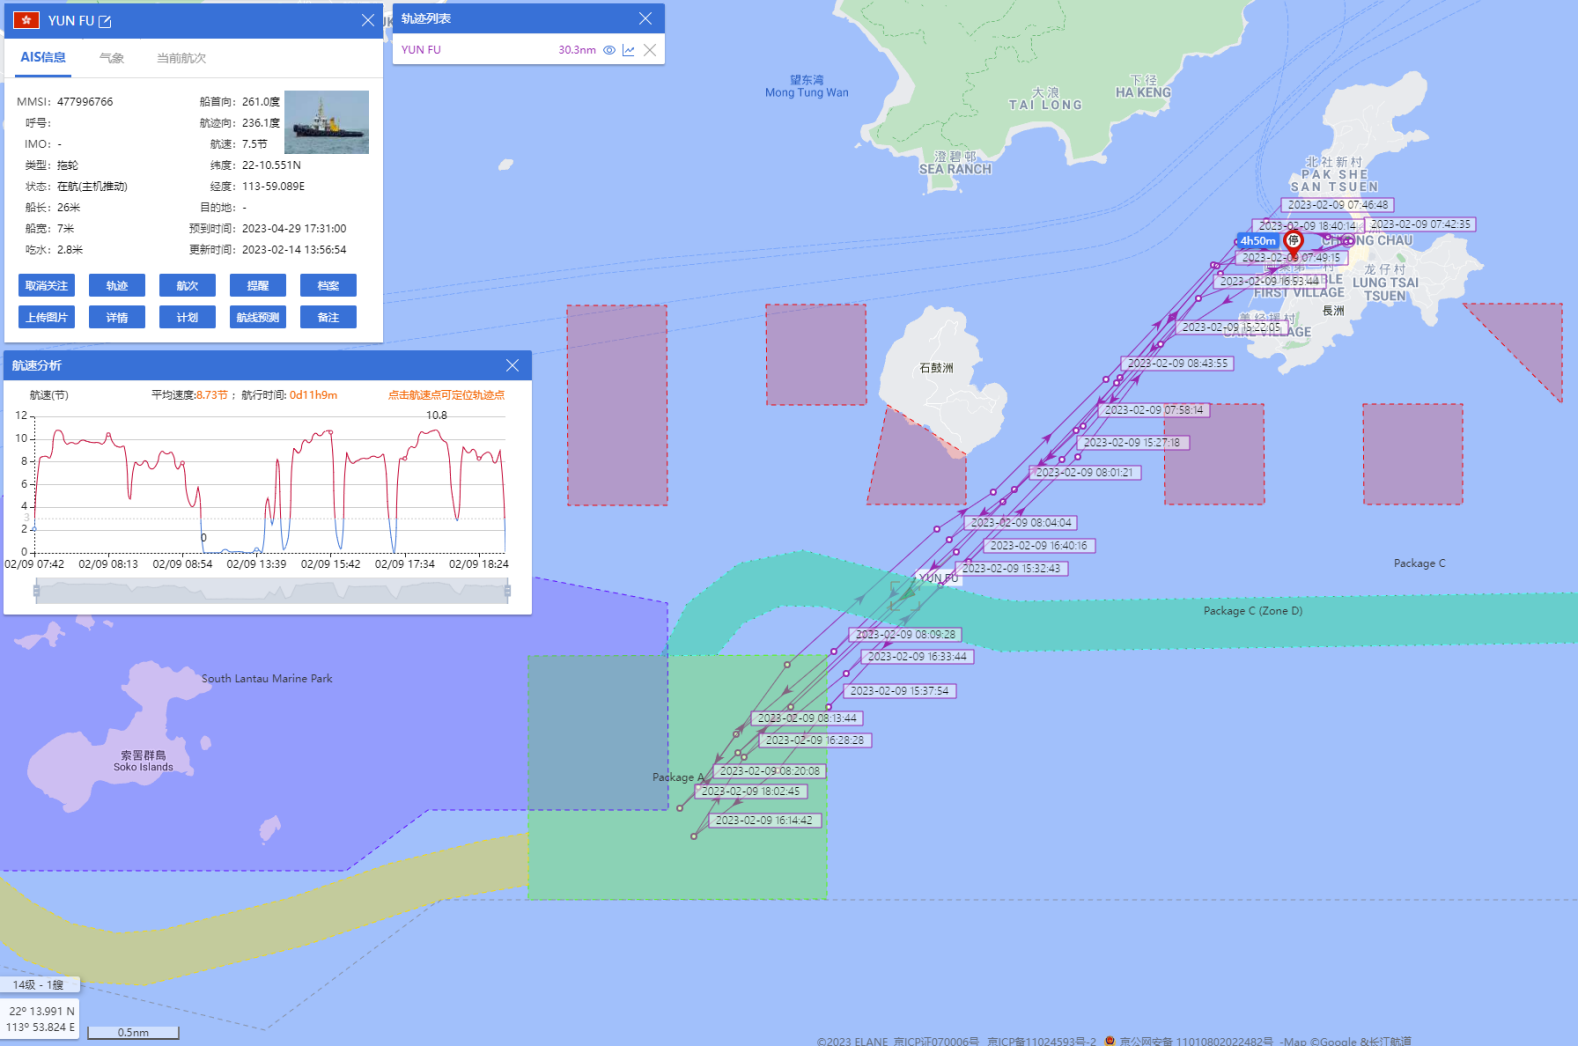

Yun Fu (Tug Boat) Historical Data Records (5-11 Feb 2023)

09-02-2023