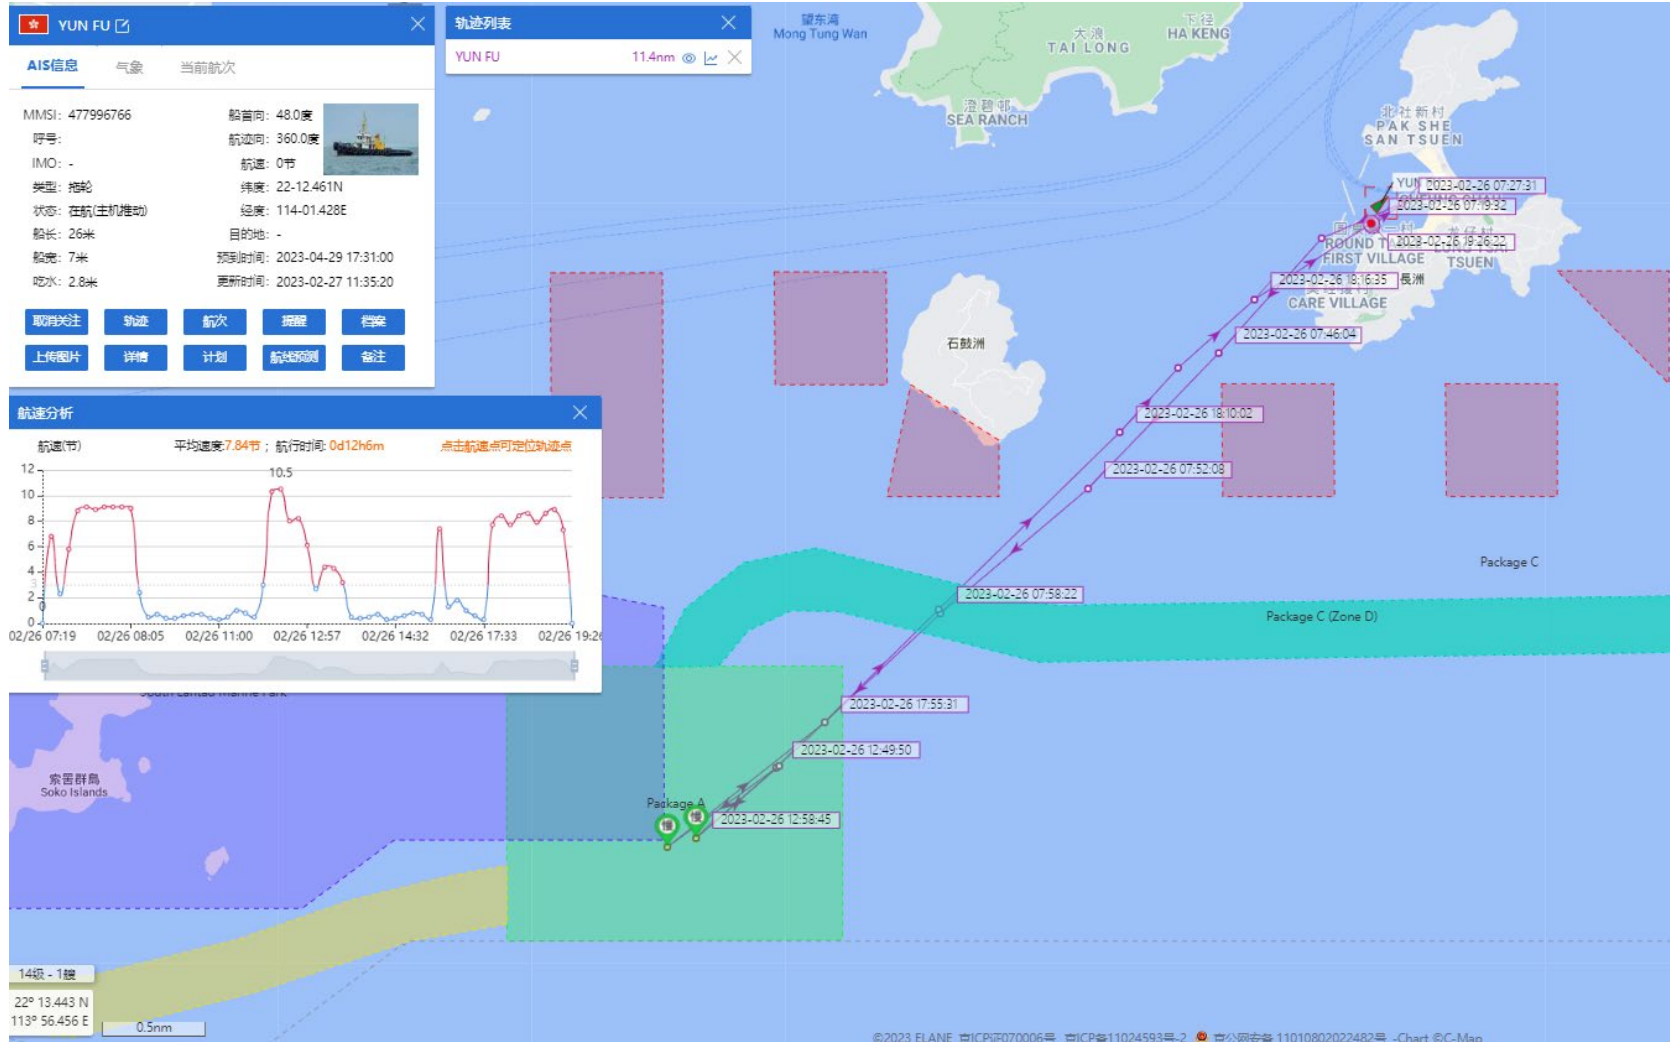

20-02-2023

Yun Fu (Tug Boat) Historical Data Records (19-28 Feb 2023)

21-02-2023

Yun Fu (Tug Boat)

Historical Data Records (19-28 Feb 2023)

22-02-2023

Yun Fu (Tug Boat) Historical Data Records (19-28 Feb 2023)

24-02-2023

Yun Fu (Tug Boat) Historical Data Records (19-28 Feb 2023)

25-02-2023

Yun Fu (Tug Boat)

Historical Data Records (19-28 Feb 2023)

26-02-2023

Yun Fu (Tug Boat) Historical Data Records (19-28 Feb 2023)

27-02-2023

QUN LI (Special Purpose Vessel) Historical Data Records (1-4 Feb 2023)

01-02-2023

QUN LI (Special Purpose Vessel) Historical Data Records (1-4 Feb 2023)

02-02-2023

QUN LI (Special Purpose Vessel) Historical Data Records (1-4 Feb 2023)

03-02-2023

QUN LI (Special Purpose Vessel) Historical Data Records (1-4 Feb 2023)

04-02-2023

QUN LI (Special Purpose Vessel) Historical Data Records (5-11 Feb 2023)

05-02-2023

QUN LI (Special Purpose Vessel) Historical Data Records (5-11 Feb 2023)