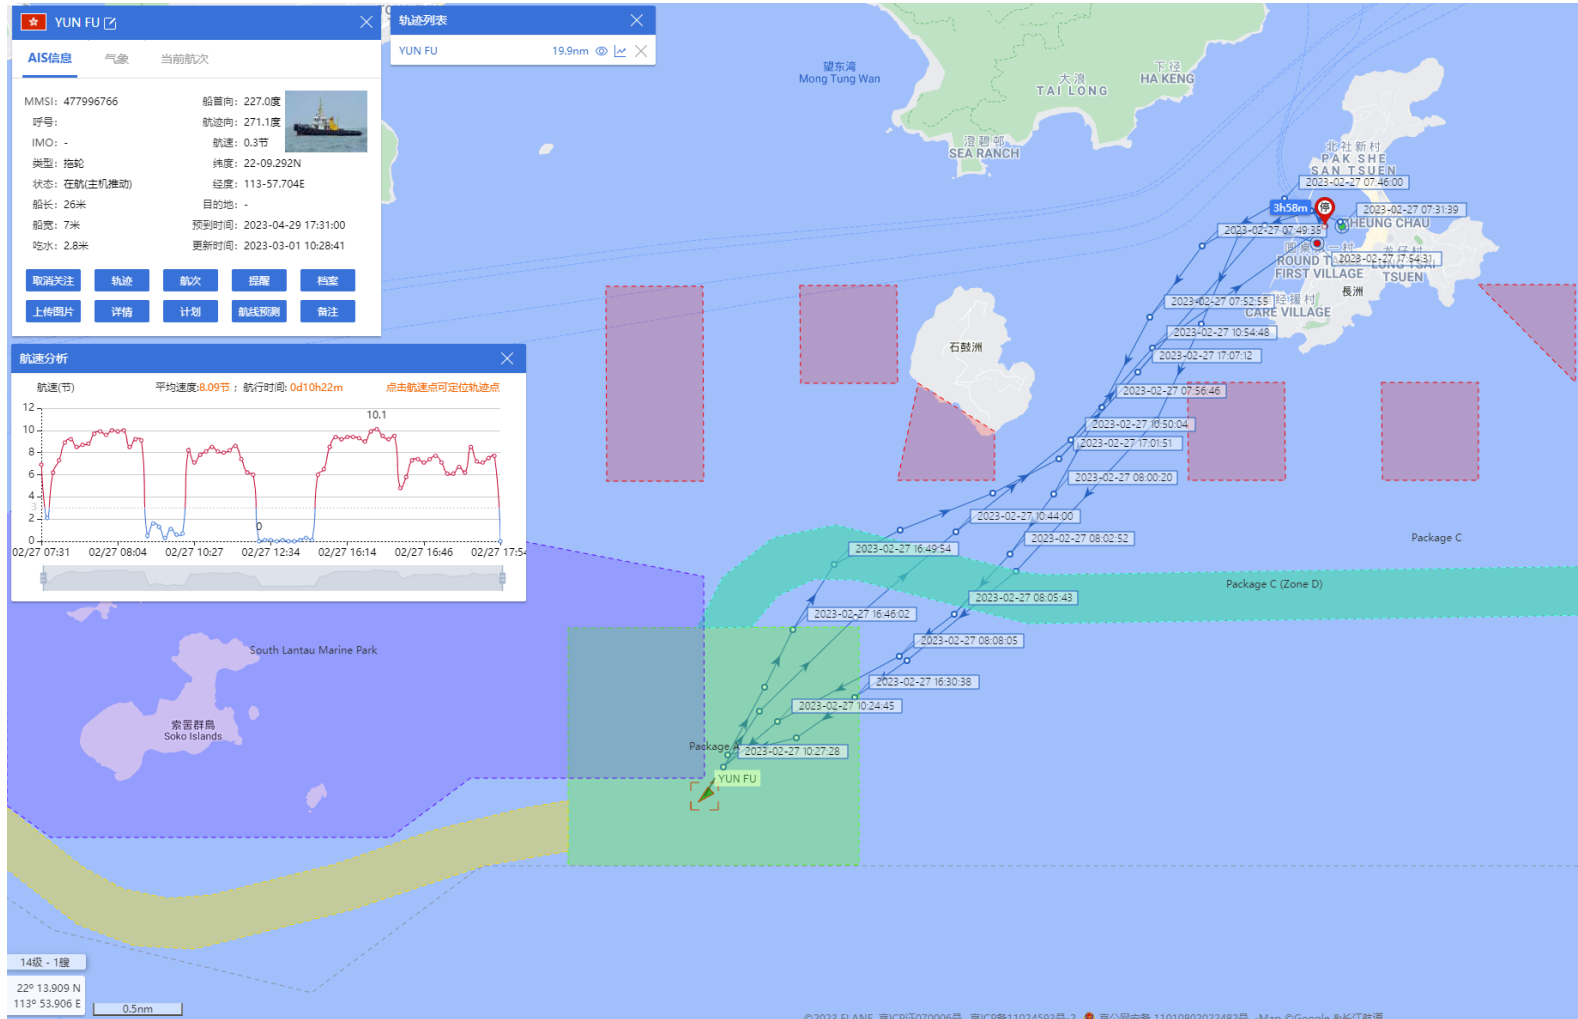

20-02-2023

Yun Fu (Tug Boat) Historical Data Records (19-28 Feb 2023)

21-02-2023

Yun Fu (Tug Boat)

Historical Data Records (19-28 Feb 2023)

22-02-2023

Yun Fu (Tug Boat) Historical Data Records (19-28 Feb 2023)

24-02-2023

Yun Fu (Tug Boat) Historical Data Records (19-28 Feb 2023)

25-02-2023

Yun Fu (Tug Boat)

Historical Data Records (19-28 Feb 2023)

26-02-2023

Yun Fu (Tug Boat) Historical Data Records (19-28 Feb 2023)

27-02-2023

QUN LI (Special Purpose Vessel) Historical Data Records (1-4 Feb 2023)

01-02-2023

QUN LI (Special Purpose Vessel) Historical Data Records (1-4 Feb 2023)

02-02-2023

QUN LI (Special Purpose Vessel) Historical Data Records (1-4 Feb 2023)