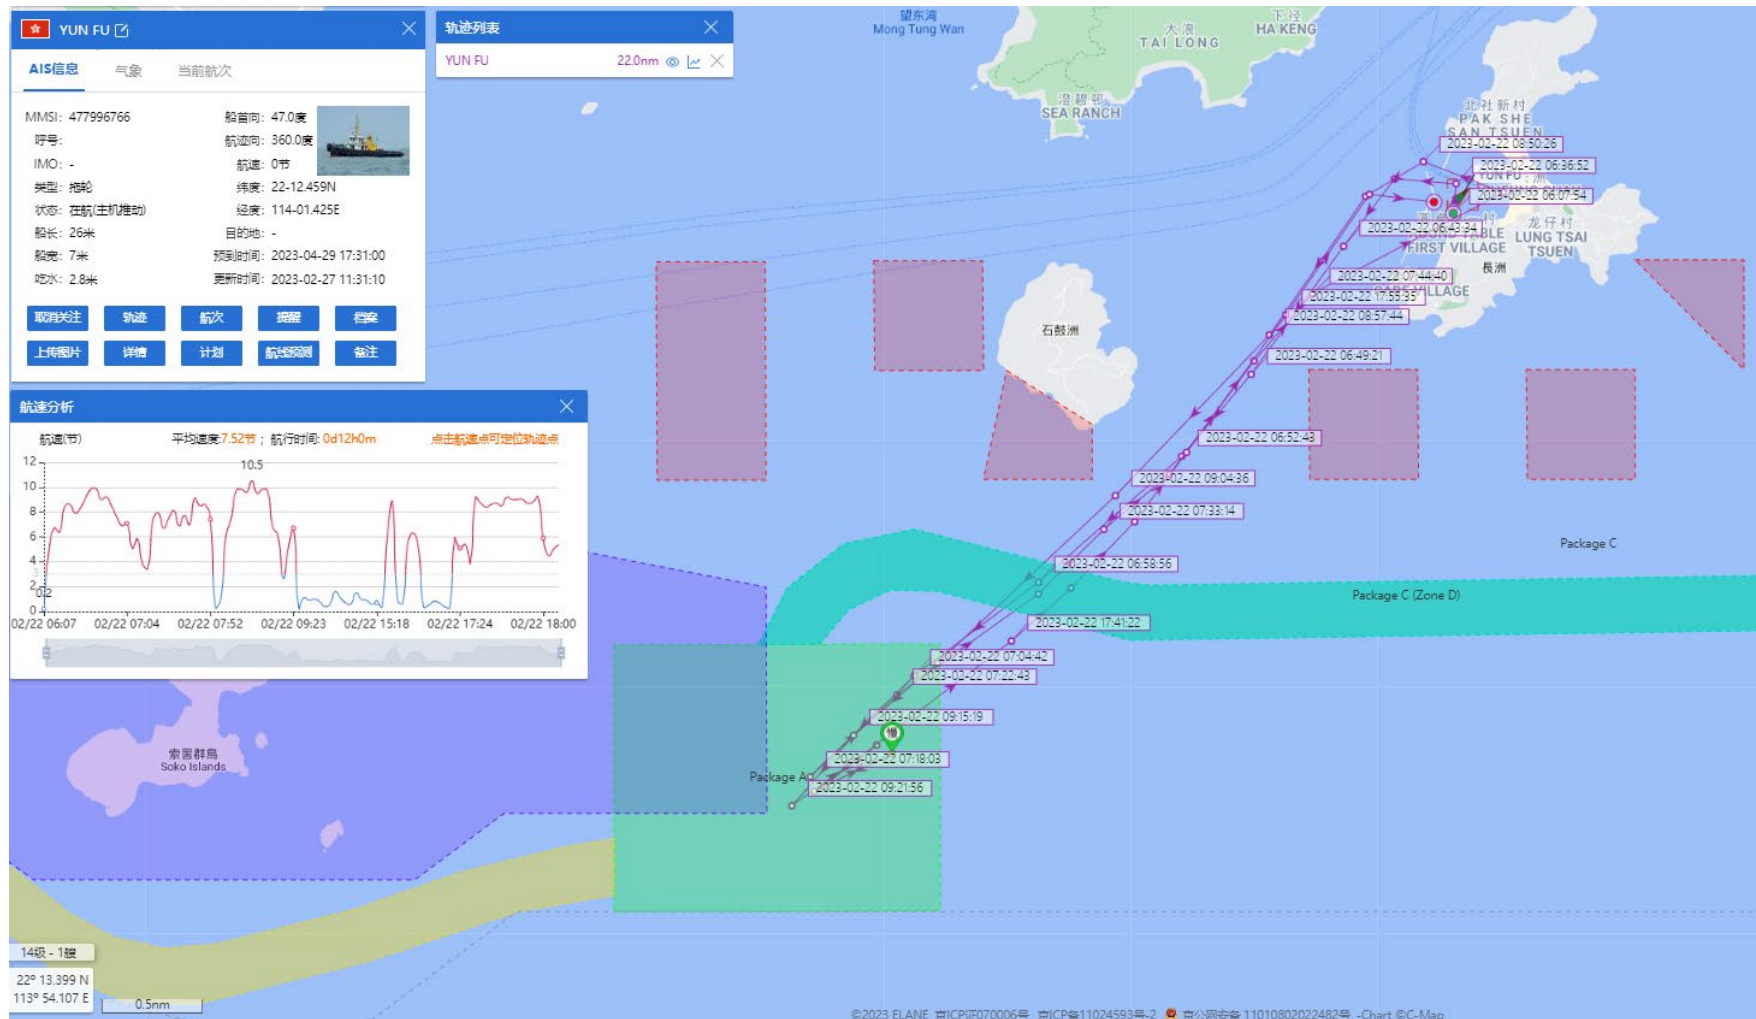

20-02-2023

Yun Fu (Tug Boat) Historical Data Records (19-28 Feb 2023)

21-02-2023

Yun Fu (Tug Boat)

Historical Data Records (19-28 Feb 2023)

22-02-2023

Yun Fu (Tug Boat) Historical Data Records (19-28 Feb 2023)

24-02-2023

Yun Fu (Tug Boat) Historical Data Records (19-28 Feb 2023)

25-02-2023

Yun Fu (Tug Boat)

Historical Data Records (19-28 Feb 2023)

26-02-2023

Yun Fu (Tug Boat) Historical Data Records (19-28 Feb 2023)