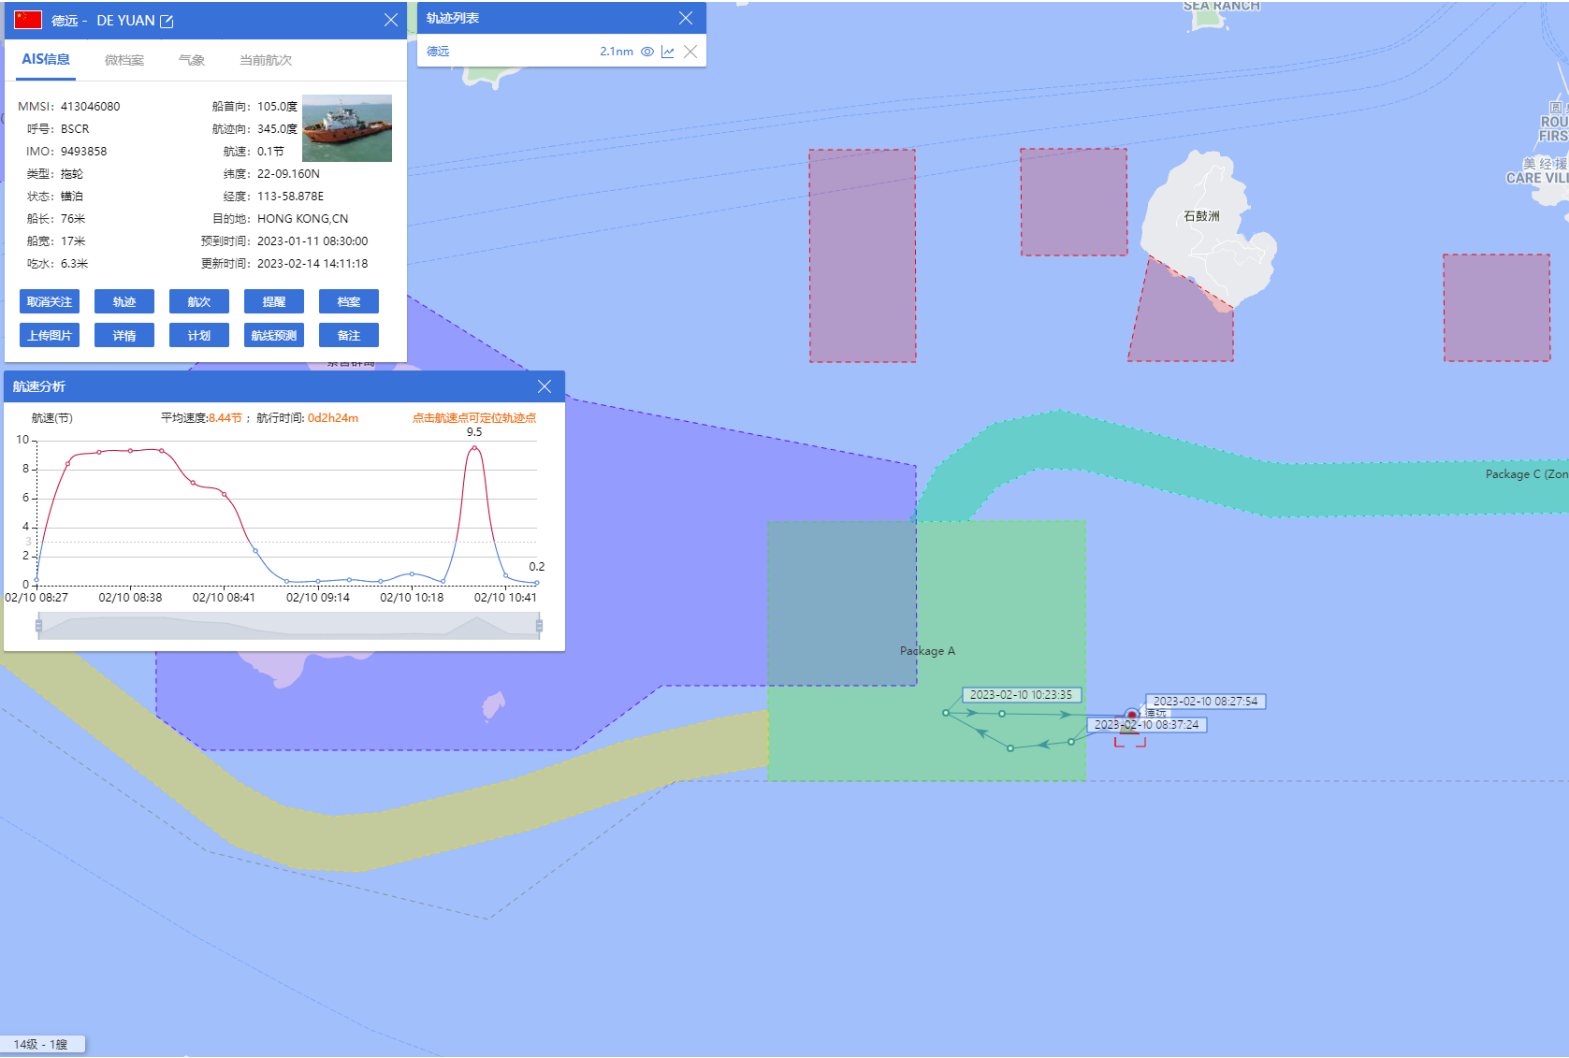

ANNEX J

RECORDS OF OPERATING SPEEDS AND MARINE TRAVEL ROUTES OF WORKING VESSELS

(ELECTRONIC COPY ONLY)

DE YUAN (Special Purpose Vessel) Historical Data Records (1-4 Feb 2023)

01-02-2023

DE YUAN (Special Purpose Vessel) Historical Data Records (1-4 Feb 2023)

03-02-2023

DE YUAN (Special Purpose Vessel) Historical Data Records (5-11 Feb 2023)

10-02-2023

DE YUAN (Special Purpose Vessel) Historical Data Records (5-11 Feb 2023)

11-02-2023

DE YUAN (Special Purpose Vessel) Historical Data Records (12-18 Feb 2023)

13-02-2023

DE YUAN (Special Purpose Vessel) Historical Data Records (12-18 Feb 2023)

18-02-2023

DE YUAN (Special Purpose Vessel) Historical Data Records (19-28 Feb 2023)

23-02-2023

DE YUAN (Special Purpose Vessel) Historical Data Records (19-28 Feb 2023)