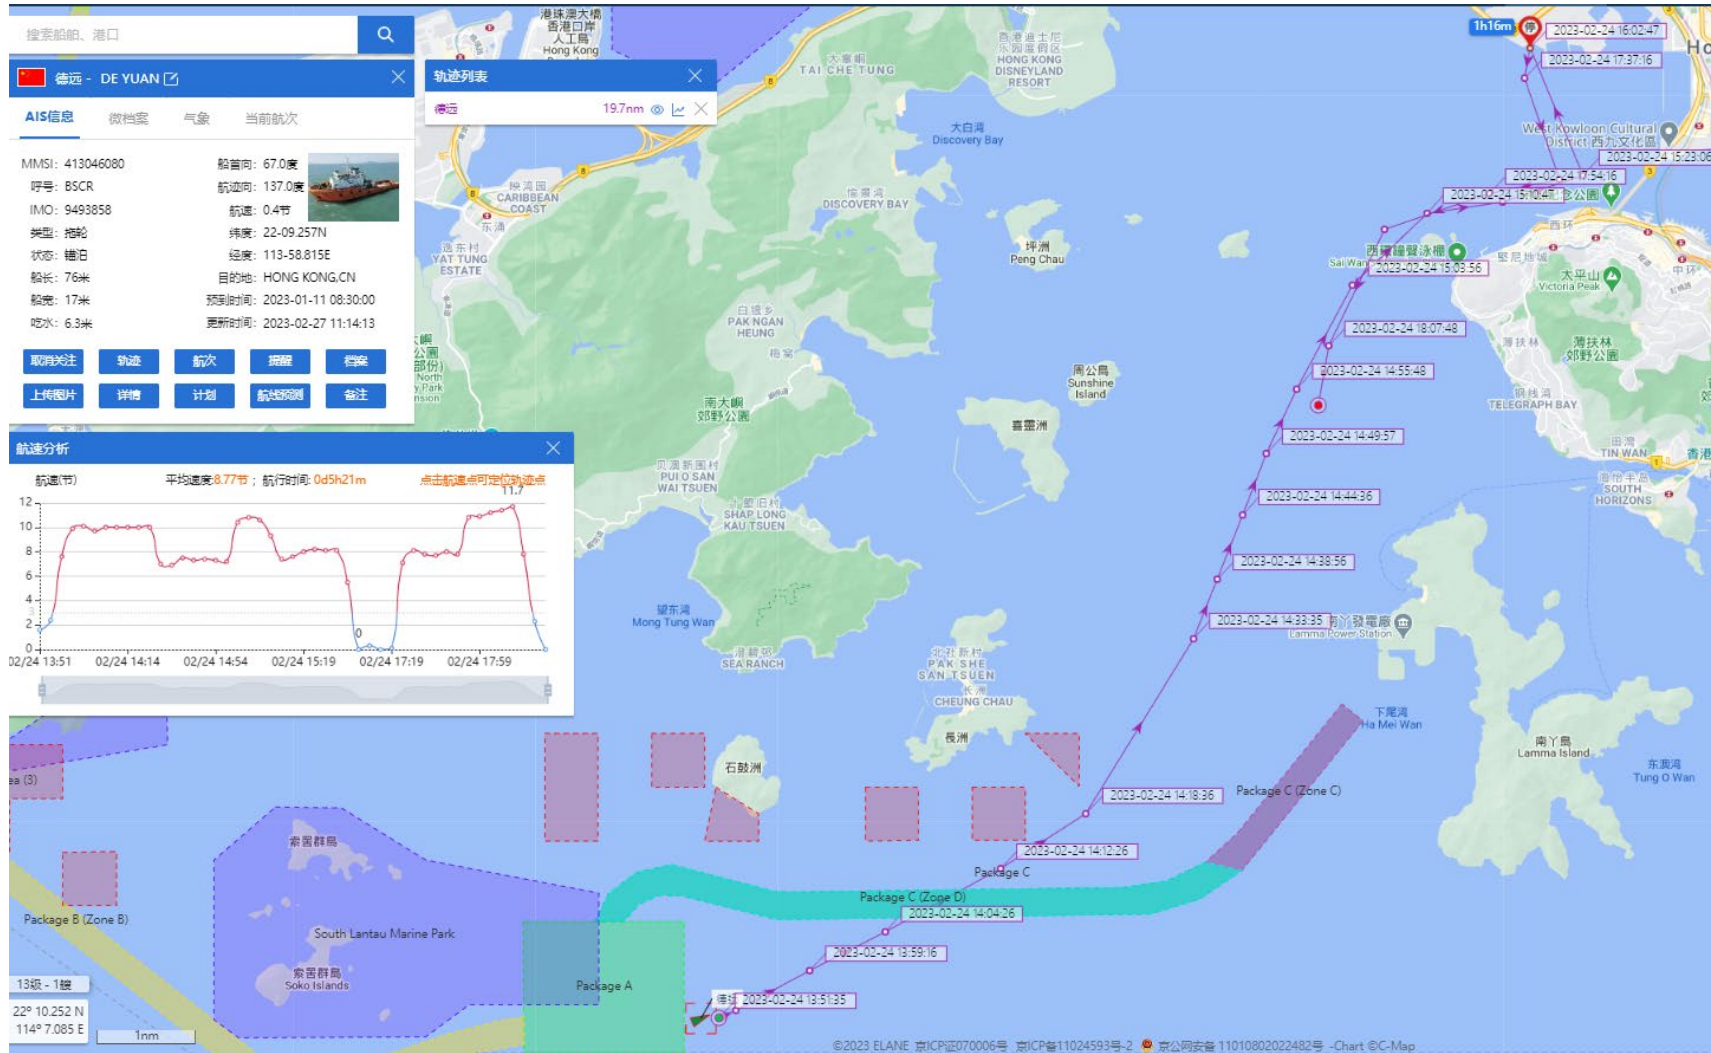

03-02-2023

DE YUAN (Special Purpose Vessel) Historical Data Records (5-11 Feb 2023)

10-02-2023

DE YUAN (Special Purpose Vessel) Historical Data Records (5-11 Feb 2023)

11-02-2023

DE YUAN (Special Purpose Vessel) Historical Data Records (12-18 Feb 2023)

13-02-2023

DE YUAN (Special Purpose Vessel) Historical Data Records (12-18 Feb 2023)

18-02-2023

DE YUAN (Special Purpose Vessel) Historical Data Records (19-28 Feb 2023)

23-02-2023

DE YUAN (Special Purpose Vessel) Historical Data Records (19-28 Feb 2023)

24-02-2023

Yun Fu (Tug Boat) Historical Data Records (1-4 Feb 2023)

02-02-2023

Yun Fu (Tug Boat) Historical Data Records (1-4 Feb 2023)

03-02-2023

Yun Fu (Tug Boat) Historical Data Records (1-4 Feb 2023)

04-02-2023