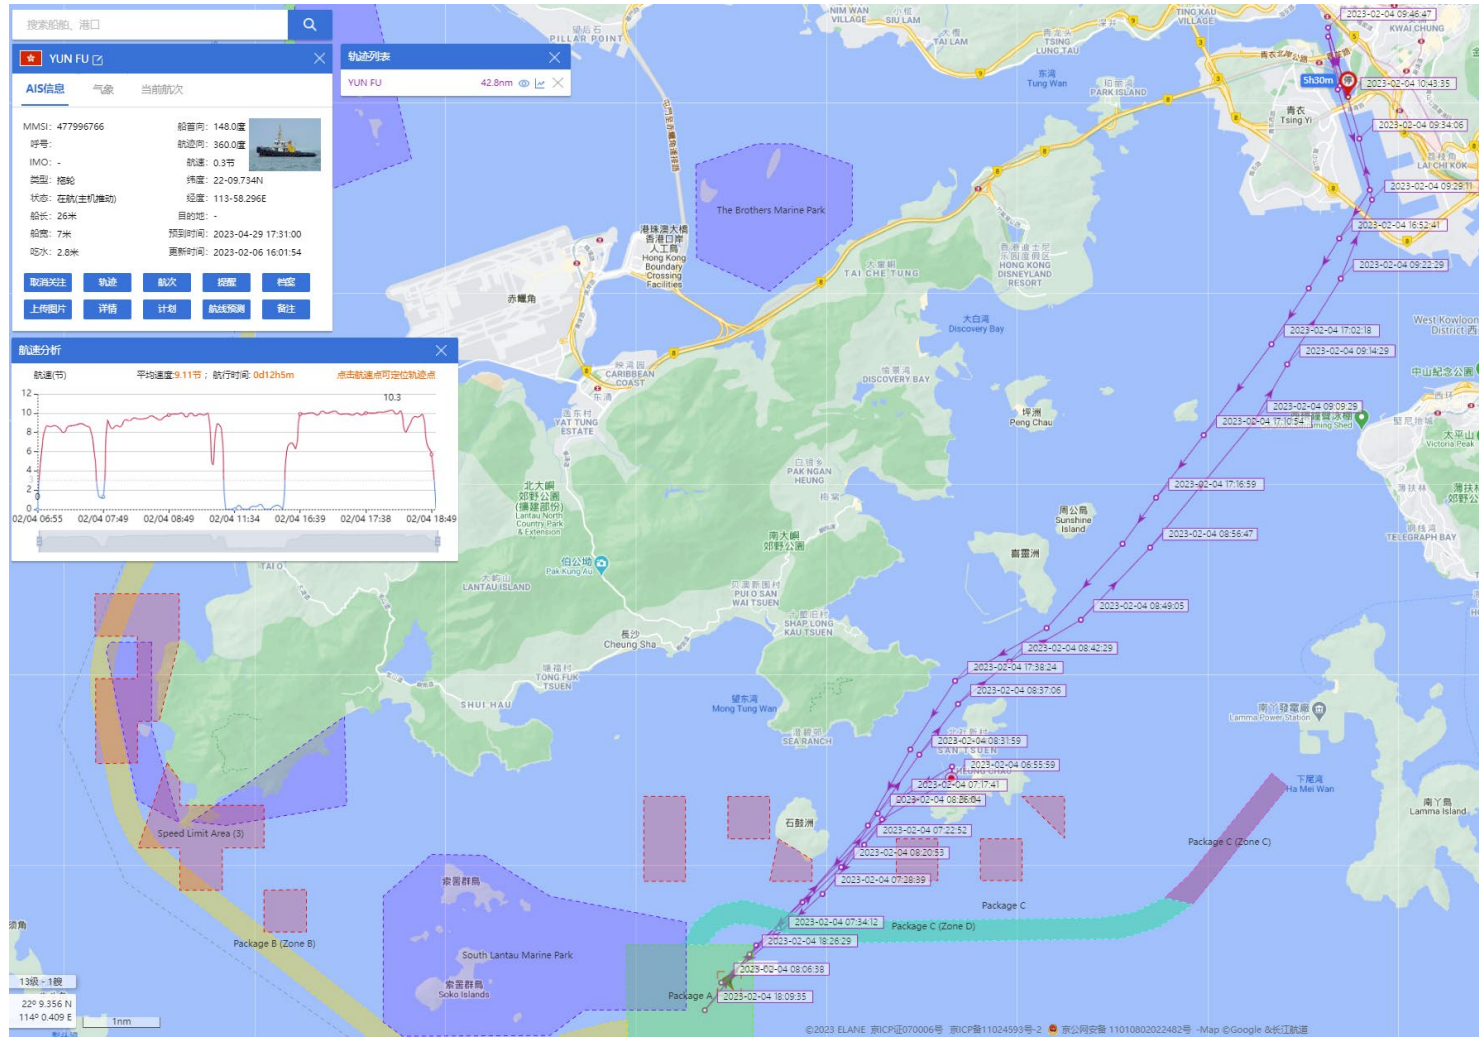

13-02-2023

DE YUAN (Special Purpose Vessel) Historical Data Records (12-18 Feb 2023)

18-02-2023

DE YUAN (Special Purpose Vessel) Historical Data Records (19-28 Feb 2023)

23-02-2023

DE YUAN (Special Purpose Vessel) Historical Data Records (19-28 Feb 2023)

24-02-2023

Yun Fu (Tug Boat) Historical Data Records (1-4 Feb 2023)

02-02-2023

Yun Fu (Tug Boat) Historical Data Records (1-4 Feb 2023)

03-02-2023

Yun Fu (Tug Boat) Historical Data Records (1-4 Feb 2023)

04-02-2023

Yun Fu (Tug Boat) Historical Data Records (5-11 Feb 2023)

05-02-2023

Yun Fu (Tug Boat) Historical Data Records (5-11 Feb 2023)

07-02-2023

Yun Fu (Tug Boat) Historical Data Records (5-11 Feb 2023)

09-02-2023