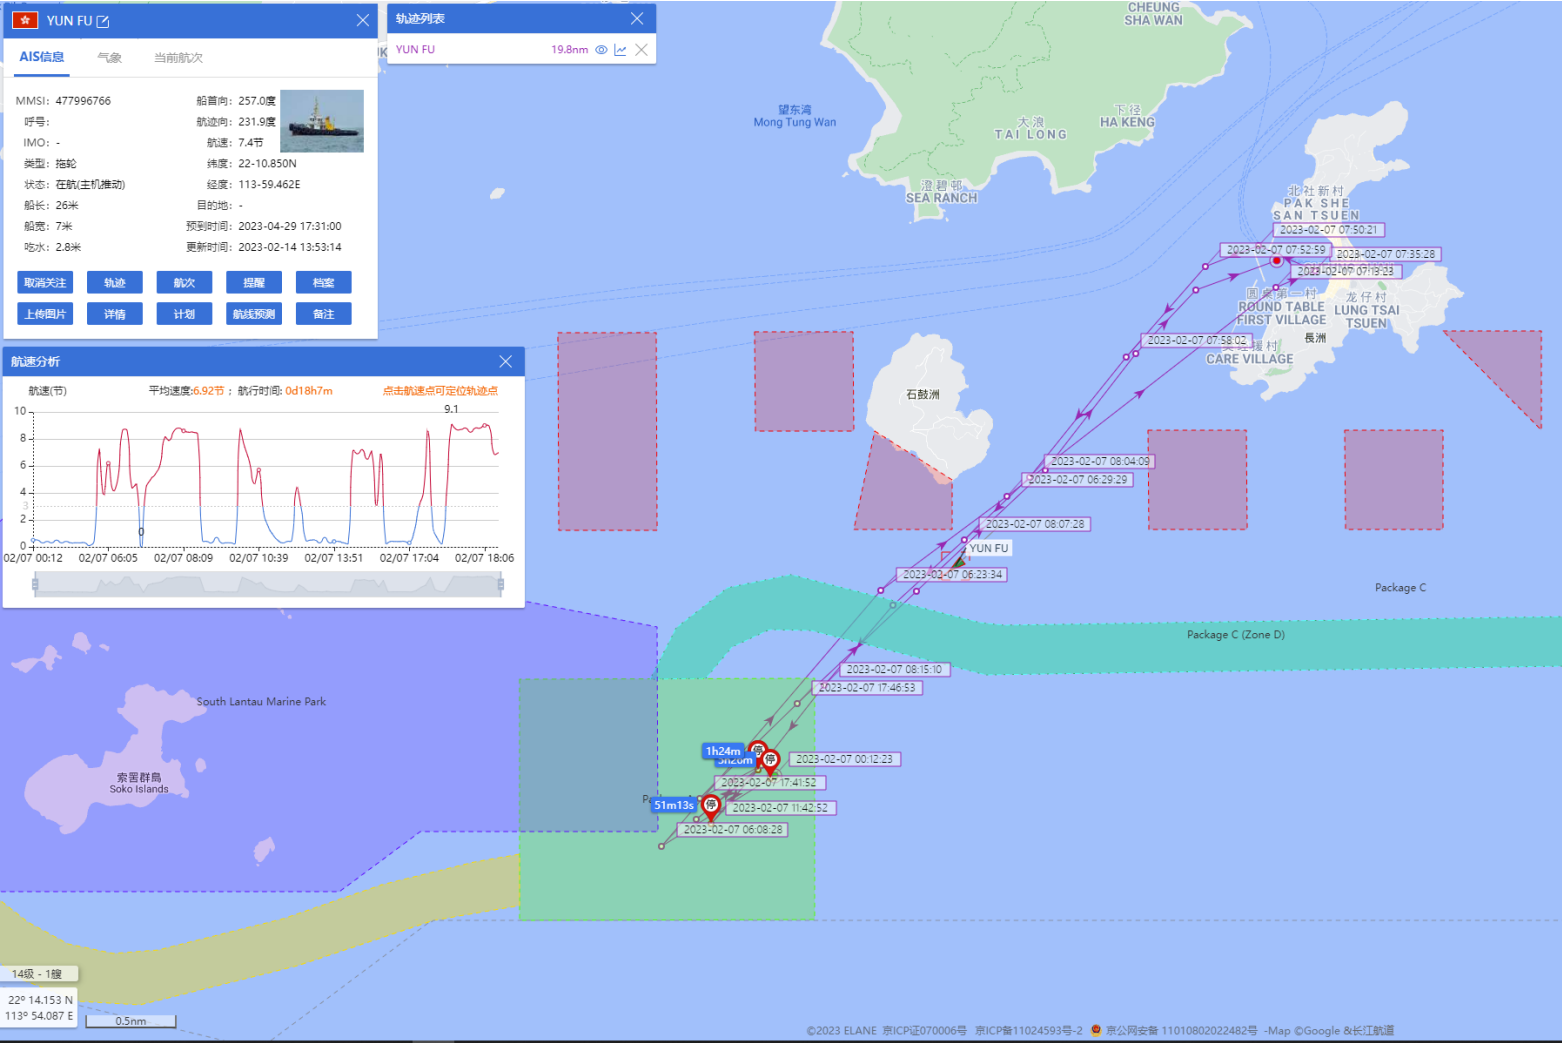

03-02-2023

DE YUAN (Special Purpose Vessel) Historical Data Records (5-11 Feb 2023)

10-02-2023

DE YUAN (Special Purpose Vessel) Historical Data Records (5-11 Feb 2023)

11-02-2023

DE YUAN (Special Purpose Vessel) Historical Data Records (12-18 Feb 2023)

13-02-2023

DE YUAN (Special Purpose Vessel) Historical Data Records (12-18 Feb 2023)

18-02-2023

DE YUAN (Special Purpose Vessel) Historical Data Records (19-28 Feb 2023)

23-02-2023

DE YUAN (Special Purpose Vessel) Historical Data Records (19-28 Feb 2023)

24-02-2023

Yun Fu (Tug Boat) Historical Data Records (1-4 Feb 2023)

02-02-2023

Yun Fu (Tug Boat) Historical Data Records (1-4 Feb 2023)

03-02-2023

Yun Fu (Tug Boat) Historical Data Records (1-4 Feb 2023)

04-02-2023

Yun Fu (Tug Boat) Historical Data Records (5-11 Feb 2023)

05-02-2023

Yun Fu (Tug Boat) Historical Data Records (5-11 Feb 2023)

07-02-2023

Yun Fu (Tug Boat) Historical Data Records (5-11 Feb 2023)

09-02-2023