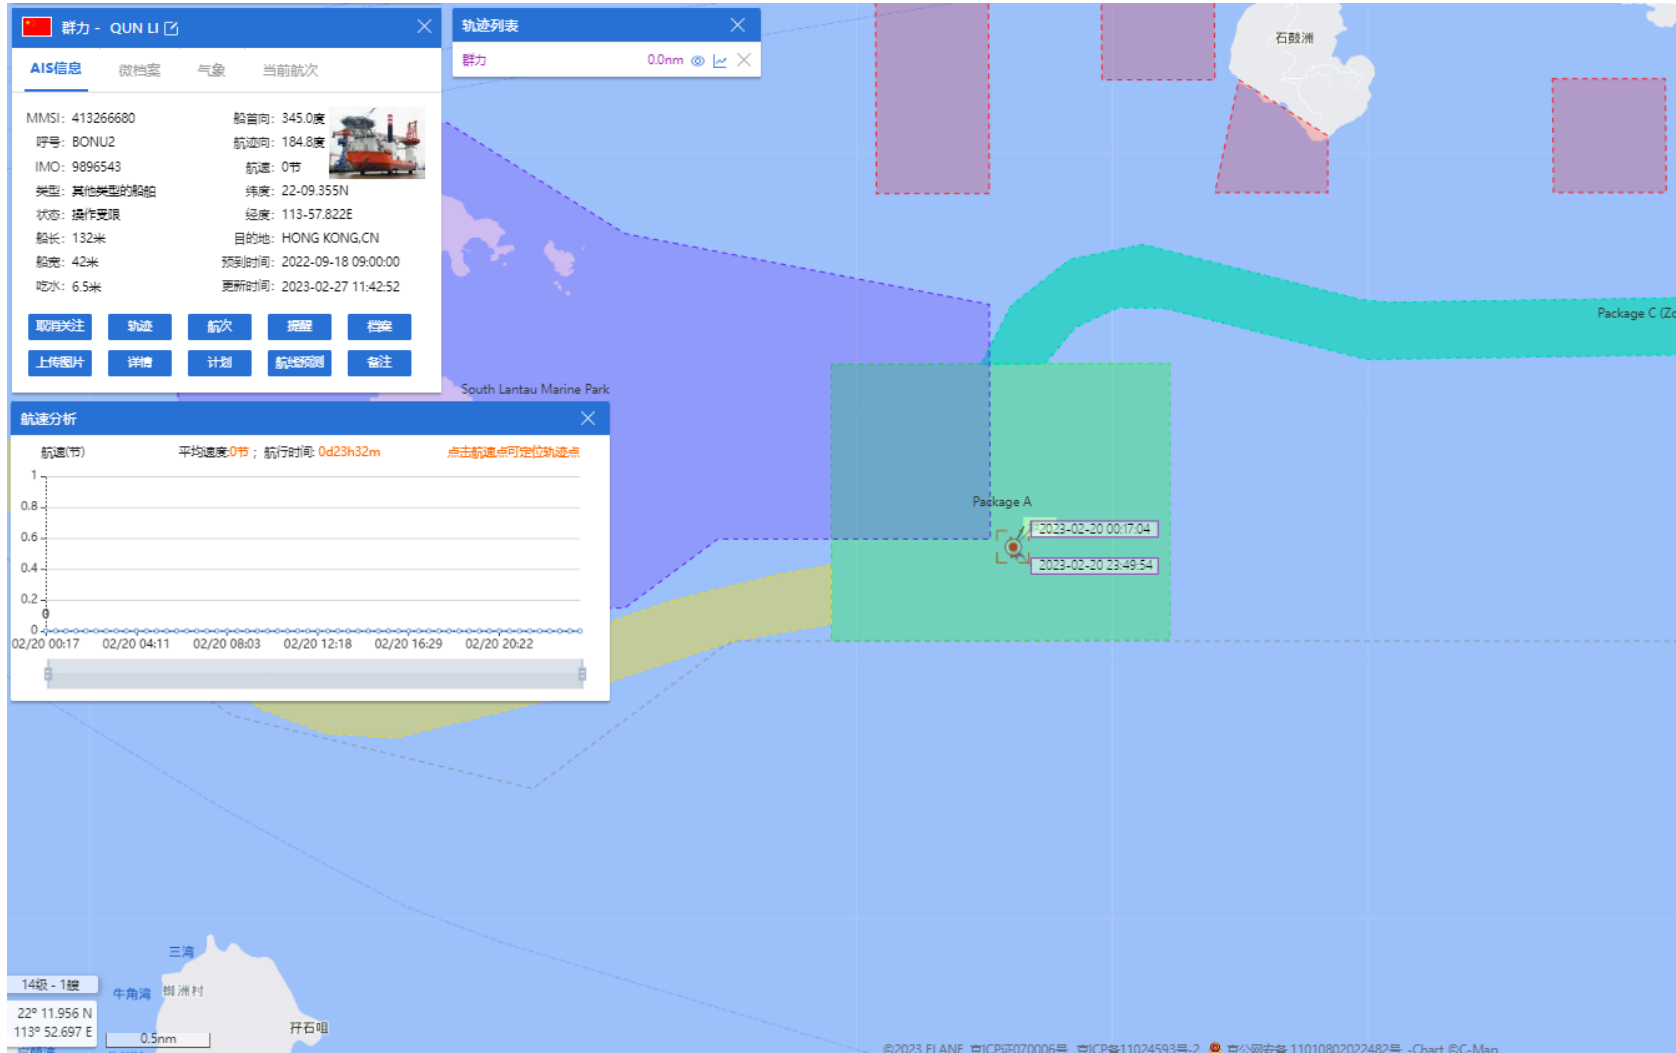

12-02-2023

QUN LI (Special Purpose Vessel) Historical Data Records (12-18 Feb 2023)

13-02-2023

QUN LI (Special Purpose Vessel) Historical Data Records (12-18 Feb 2023)

14-02-2023

QUN LI (Special Purpose Vessel) Historical Data Records (12-18 Feb 2023)

15-02-2023

QUN LI (Special Purpose Vessel) Historical Data Records (12-18 Feb 2023)

16-02-2023

QUN LI (Special Purpose Vessel) Historical Data Records (12-18 Feb 2023)

17-02-2023

QUN LI (Special Purpose Vessel) Historical Data Records (12-18 Feb 2023)

18-02-2023

QUN LI (Special Purpose Vessel) Historical Data Records (19-28 Feb 2023)

19-02-2023

QUN LI (Special Purpose Vessel) Historical Data Records (19-28 Feb 2023)

20-02-2023

QUN LI (Special Purpose Vessel) Historical Data Records (19-28 Feb 2023)

21-02-2023

QUN LI (Special Purpose Vessel) Historical Data Records (19-28 Feb 2023)

22-02-2023

QUN LI (Special Purpose Vessel) Historical Data Records (19-28 Feb 2023)

23-02-2023

QUN LI (Special Purpose Vessel) Historical Data Records (19-28 Feb 2023)