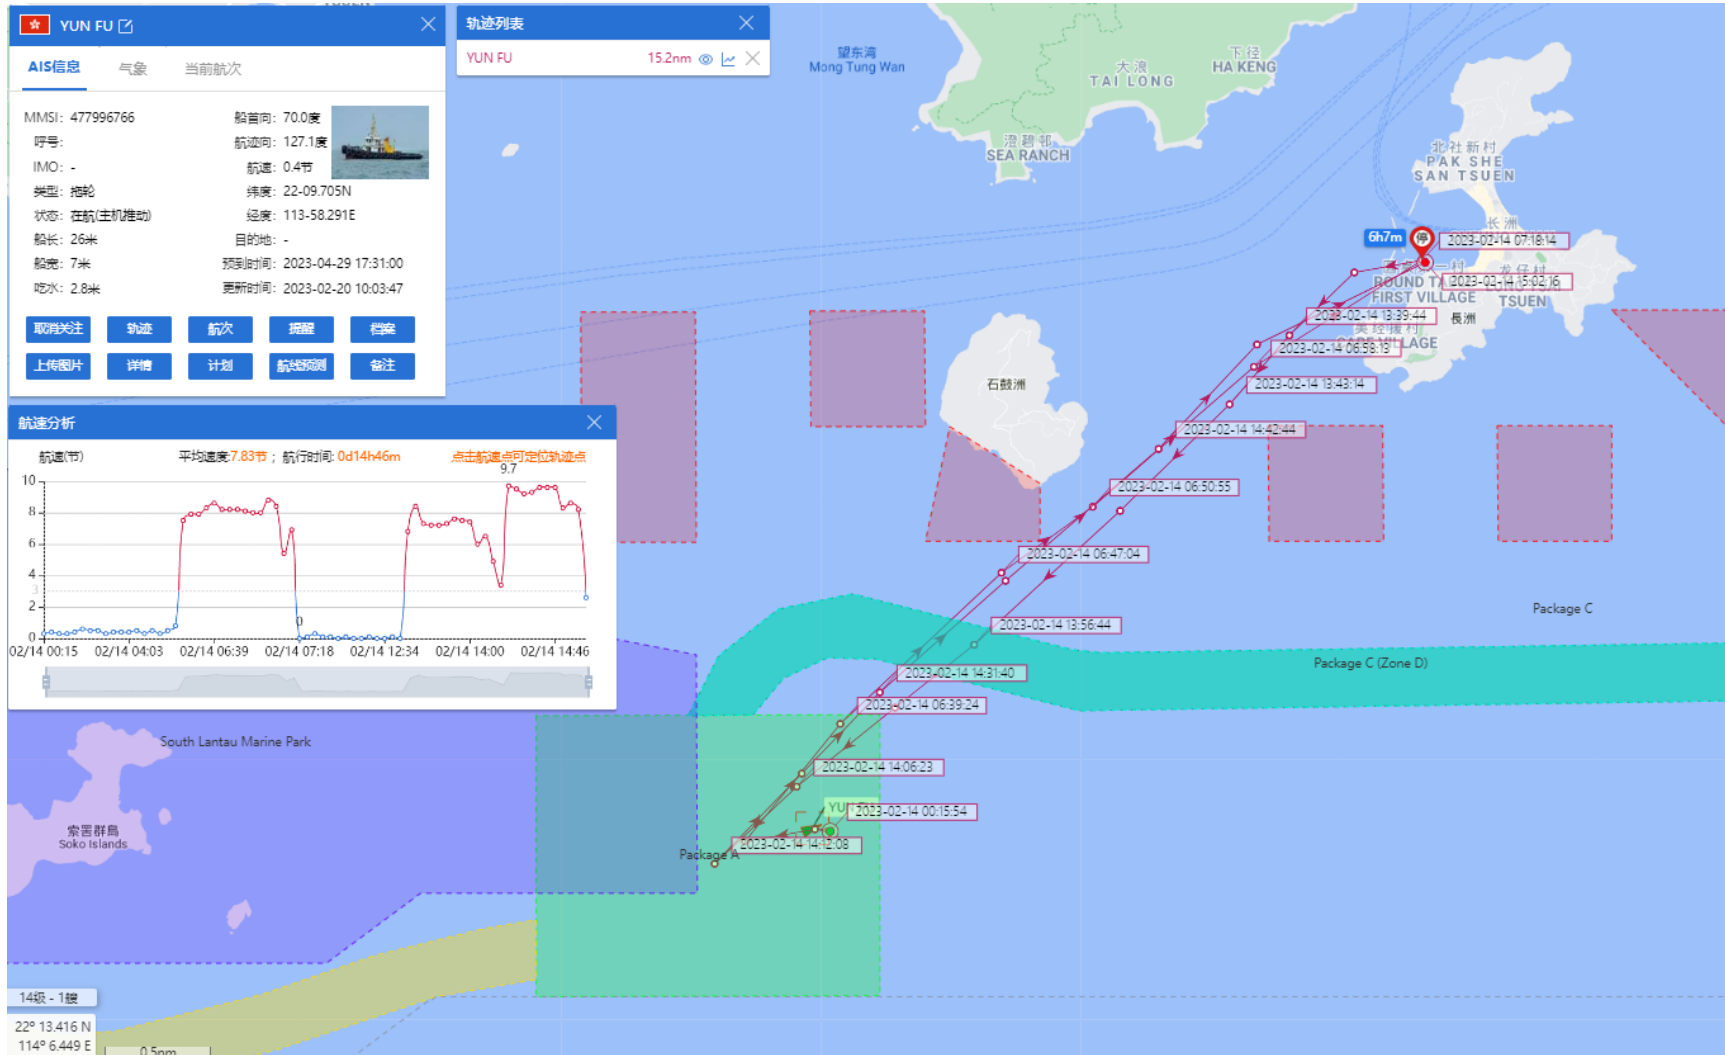

11-02-2023

Yun Fu (Tug Boat) Historical Data Records (12-18 Feb 2023)

12-02-2023

Yun Fu (Tug Boat) Historical Data Records (12-18 Feb 2023)

13-02-2023

Yun Fu (Tug Boat)

Historical Data Records (12-18 Feb 2023)

14-02-2023

Yun Fu (Tug Boat)

Historical Data Records (12-18 Feb 2023)

17-02-2023

Yun Fu (Tug Boat) Historical Data Records (12-18 Feb 2023)

18-02-2023

Yun Fu (Tug Boat) Historical Data Records (19-28 Feb 2023)

20-02-2023

Yun Fu (Tug Boat) Historical Data Records (19-28 Feb 2023)

21-02-2023

Yun Fu (Tug Boat)

Historical Data Records (19-28 Feb 2023)

22-02-2023

Yun Fu (Tug Boat) Historical Data Records (19-28 Feb 2023)