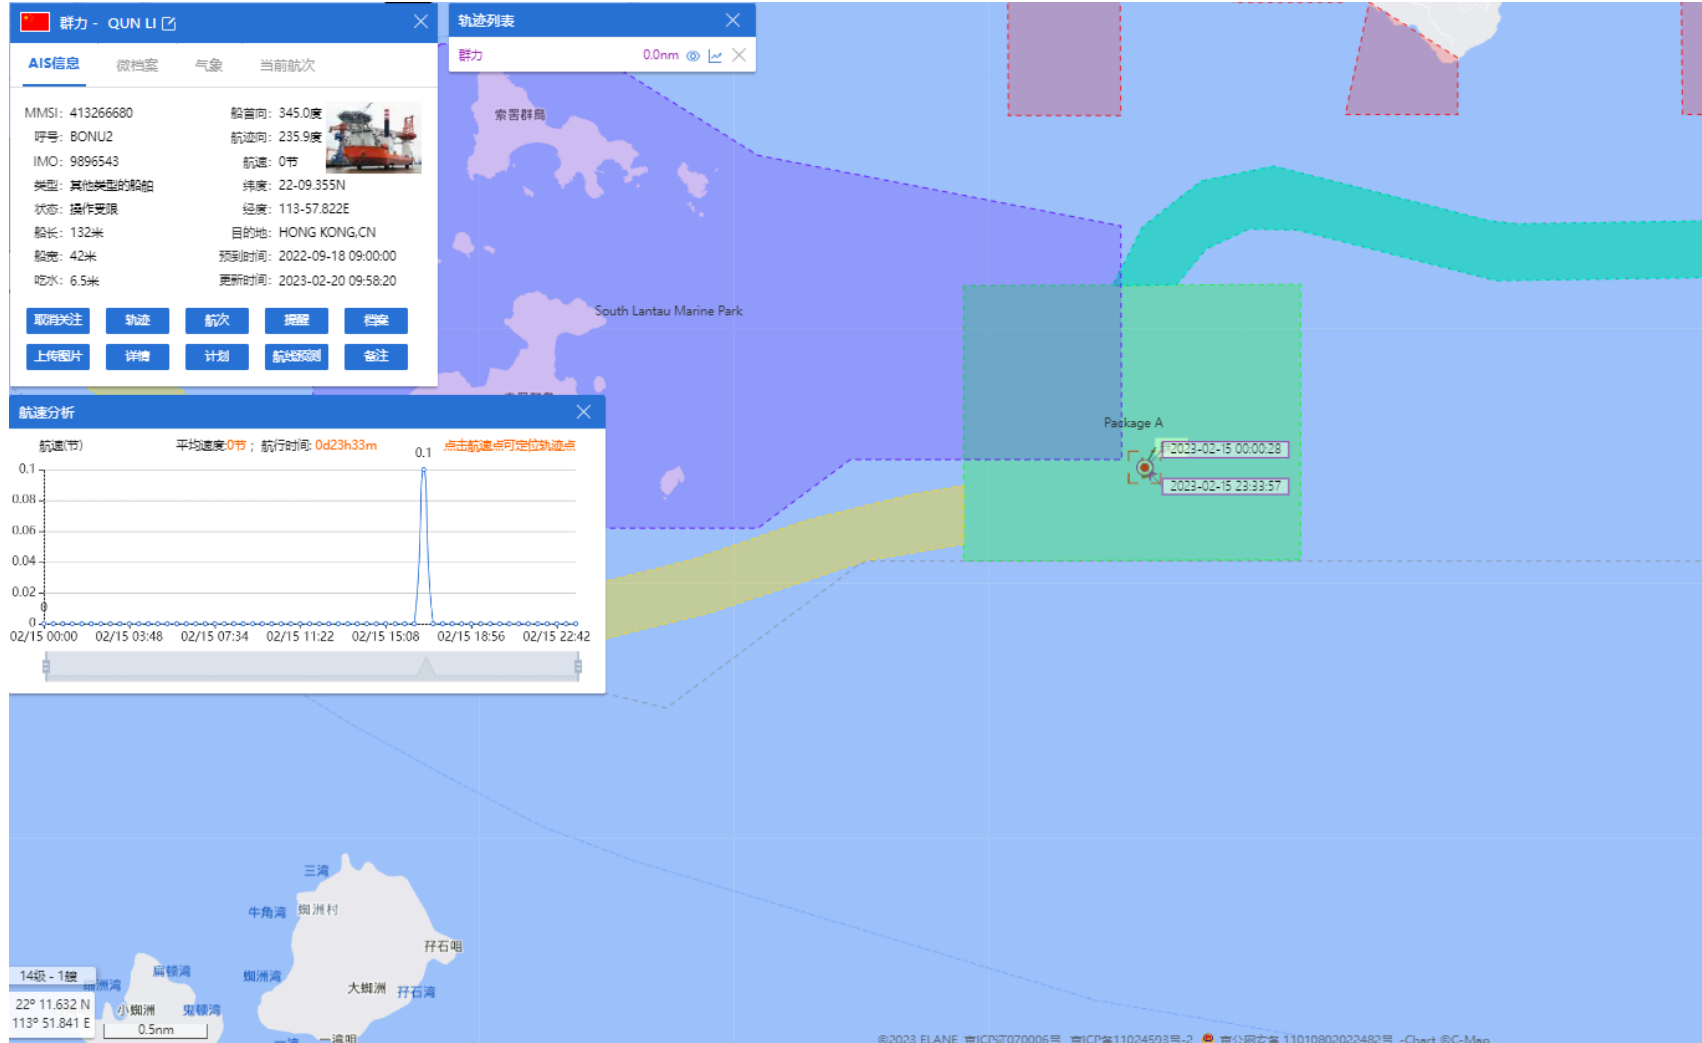

09-02-2023

QUN LI (Special Purpose Vessel) Historical Data Records (5-11 Feb 2023)

10-02-2023

QUN LI (Special Purpose Vessel) Historical Data Records (5-11 Feb 2023)

11-02-2023

QUN LI (Special Purpose Vessel) Historical Data Records (12-18 Feb 2023)

12-02-2023

QUN LI (Special Purpose Vessel) Historical Data Records (12-18 Feb 2023)

13-02-2023

QUN LI (Special Purpose Vessel) Historical Data Records (12-18 Feb 2023)

14-02-2023

QUN LI (Special Purpose Vessel) Historical Data Records (12-18 Feb 2023)

15-02-2023

QUN LI (Special Purpose Vessel) Historical Data Records (12-18 Feb 2023)

16-02-2023

QUN LI (Special Purpose Vessel) Historical Data Records (12-18 Feb 2023)

17-02-2023

QUN LI (Special Purpose Vessel) Historical Data Records (12-18 Feb 2023)

18-02-2023

QUN LI (Special Purpose Vessel) Historical Data Records (19-28 Feb 2023)

19-02-2023

QUN LI (Special Purpose Vessel) Historical Data Records (19-28 Feb 2023)

20-02-2023

QUN LI (Special Purpose Vessel) Historical Data Records (19-28 Feb 2023)