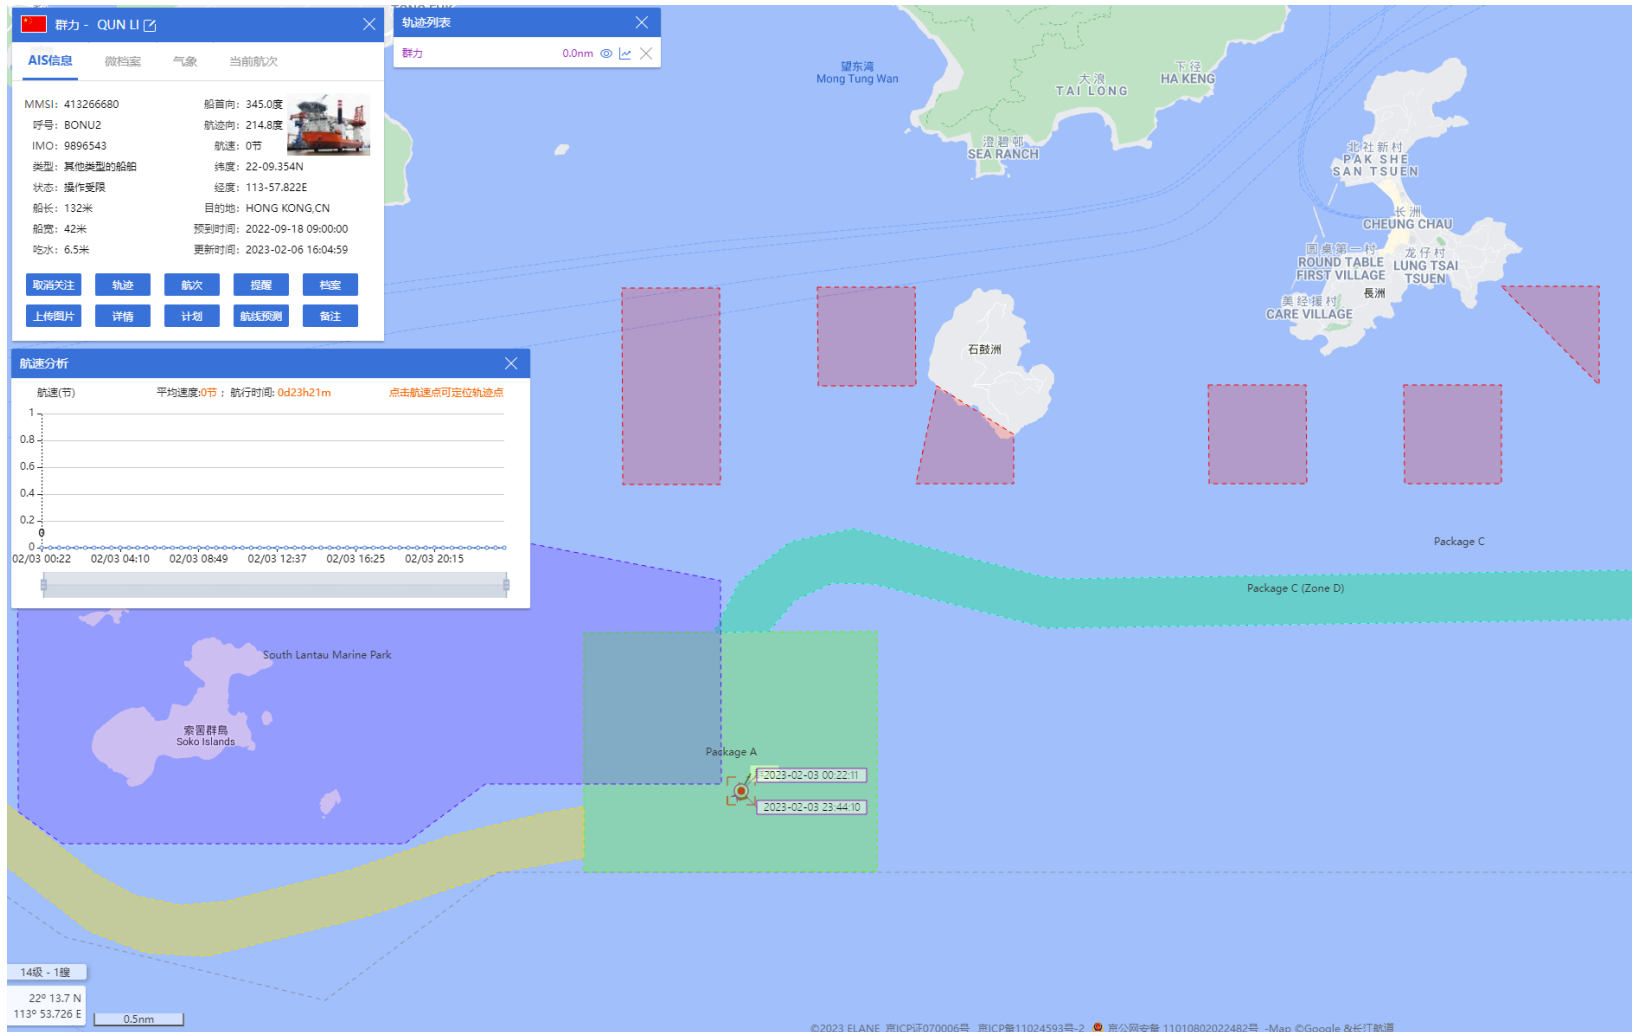

24-02-2023

Yun Fu (Tug Boat) Historical Data Records (19-28 Feb 2023)

25-02-2023

Yun Fu (Tug Boat)

Historical Data Records (19-28 Feb 2023)

26-02-2023

Yun Fu (Tug Boat) Historical Data Records (19-28 Feb 2023)

27-02-2023

QUN LI (Special Purpose Vessel) Historical Data Records (1-4 Feb 2023)

01-02-2023

QUN LI (Special Purpose Vessel) Historical Data Records (1-4 Feb 2023)

02-02-2023

QUN LI (Special Purpose Vessel) Historical Data Records (1-4 Feb 2023)

03-02-2023

QUN LI (Special Purpose Vessel) Historical Data Records (1-4 Feb 2023)

04-02-2023

QUN LI (Special Purpose Vessel) Historical Data Records (5-11 Feb 2023)

05-02-2023

QUN LI (Special Purpose Vessel) Historical Data Records (5-11 Feb 2023)