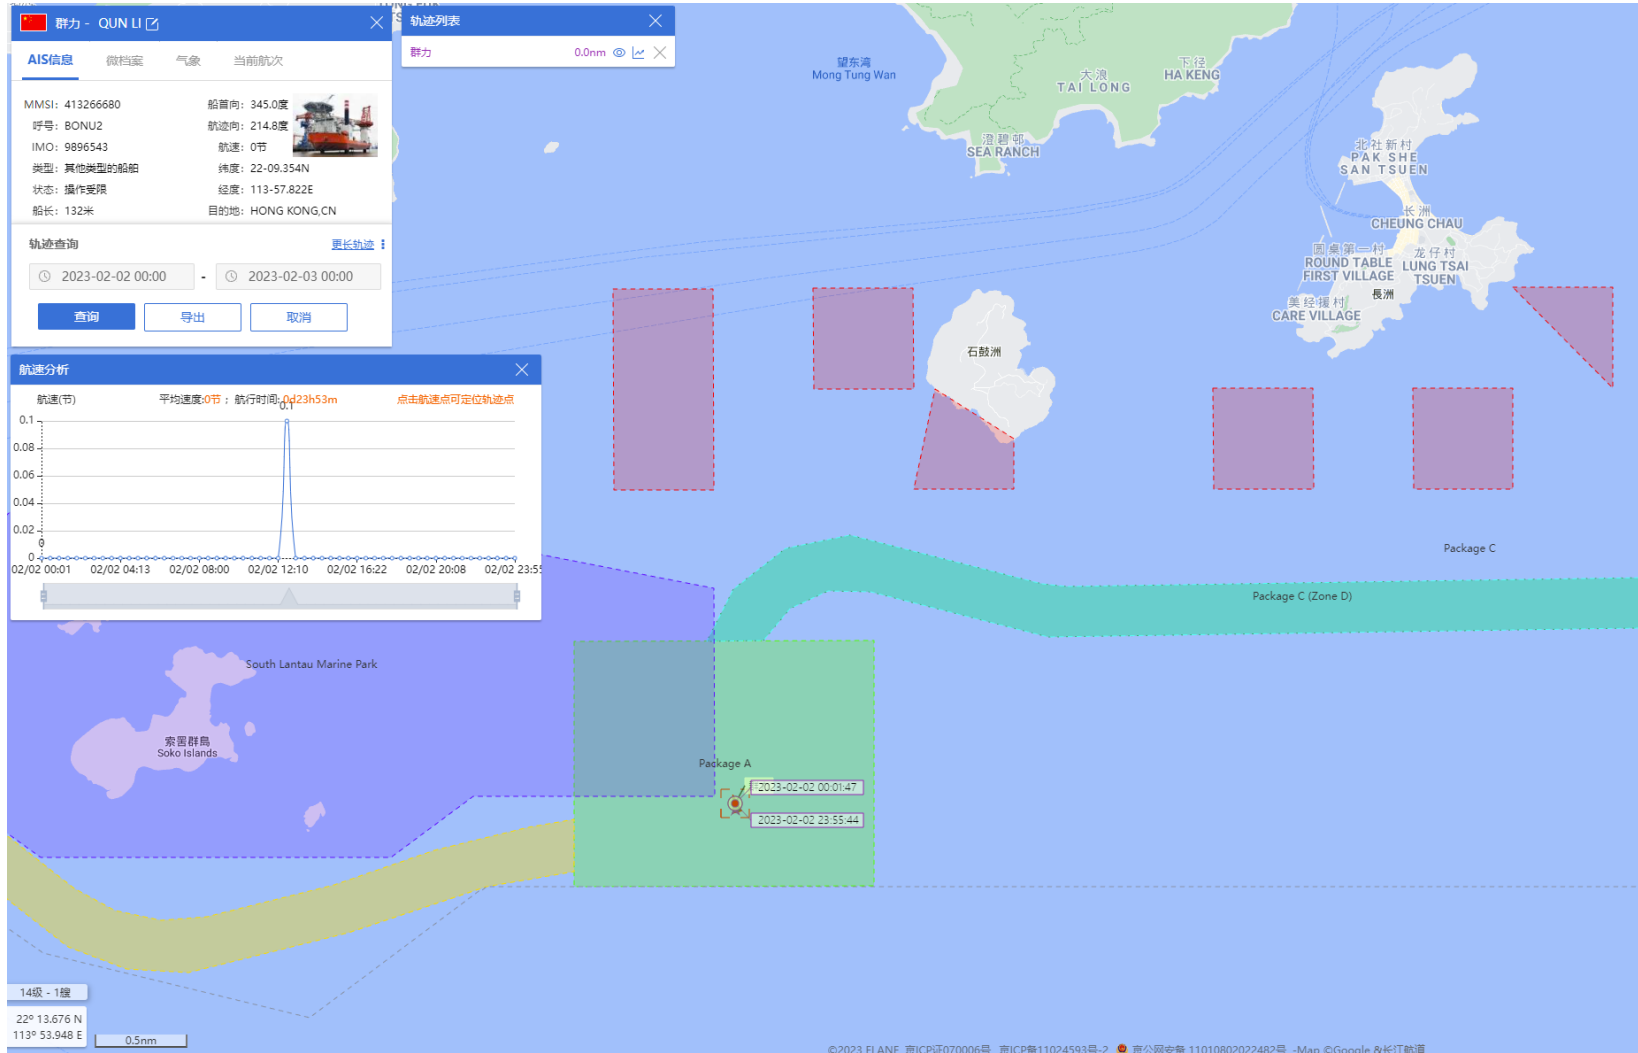

24-02-2023

Yun Fu (Tug Boat) Historical Data Records (19-28 Feb 2023)

25-02-2023

Yun Fu (Tug Boat)

Historical Data Records (19-28 Feb 2023)

26-02-2023

Yun Fu (Tug Boat) Historical Data Records (19-28 Feb 2023)

27-02-2023

QUN LI (Special Purpose Vessel) Historical Data Records (1-4 Feb 2023)

01-02-2023

QUN LI (Special Purpose Vessel) Historical Data Records (1-4 Feb 2023)

02-02-2023

QUN LI (Special Purpose Vessel) Historical Data Records (1-4 Feb 2023)

03-02-2023

QUN LI (Special Purpose Vessel) Historical Data Records (1-4 Feb 2023)

04-02-2023

QUN LI (Special Purpose Vessel) Historical Data Records (5-11 Feb 2023)

05-02-2023

QUN LI (Special Purpose Vessel) Historical Data Records (5-11 Feb 2023)