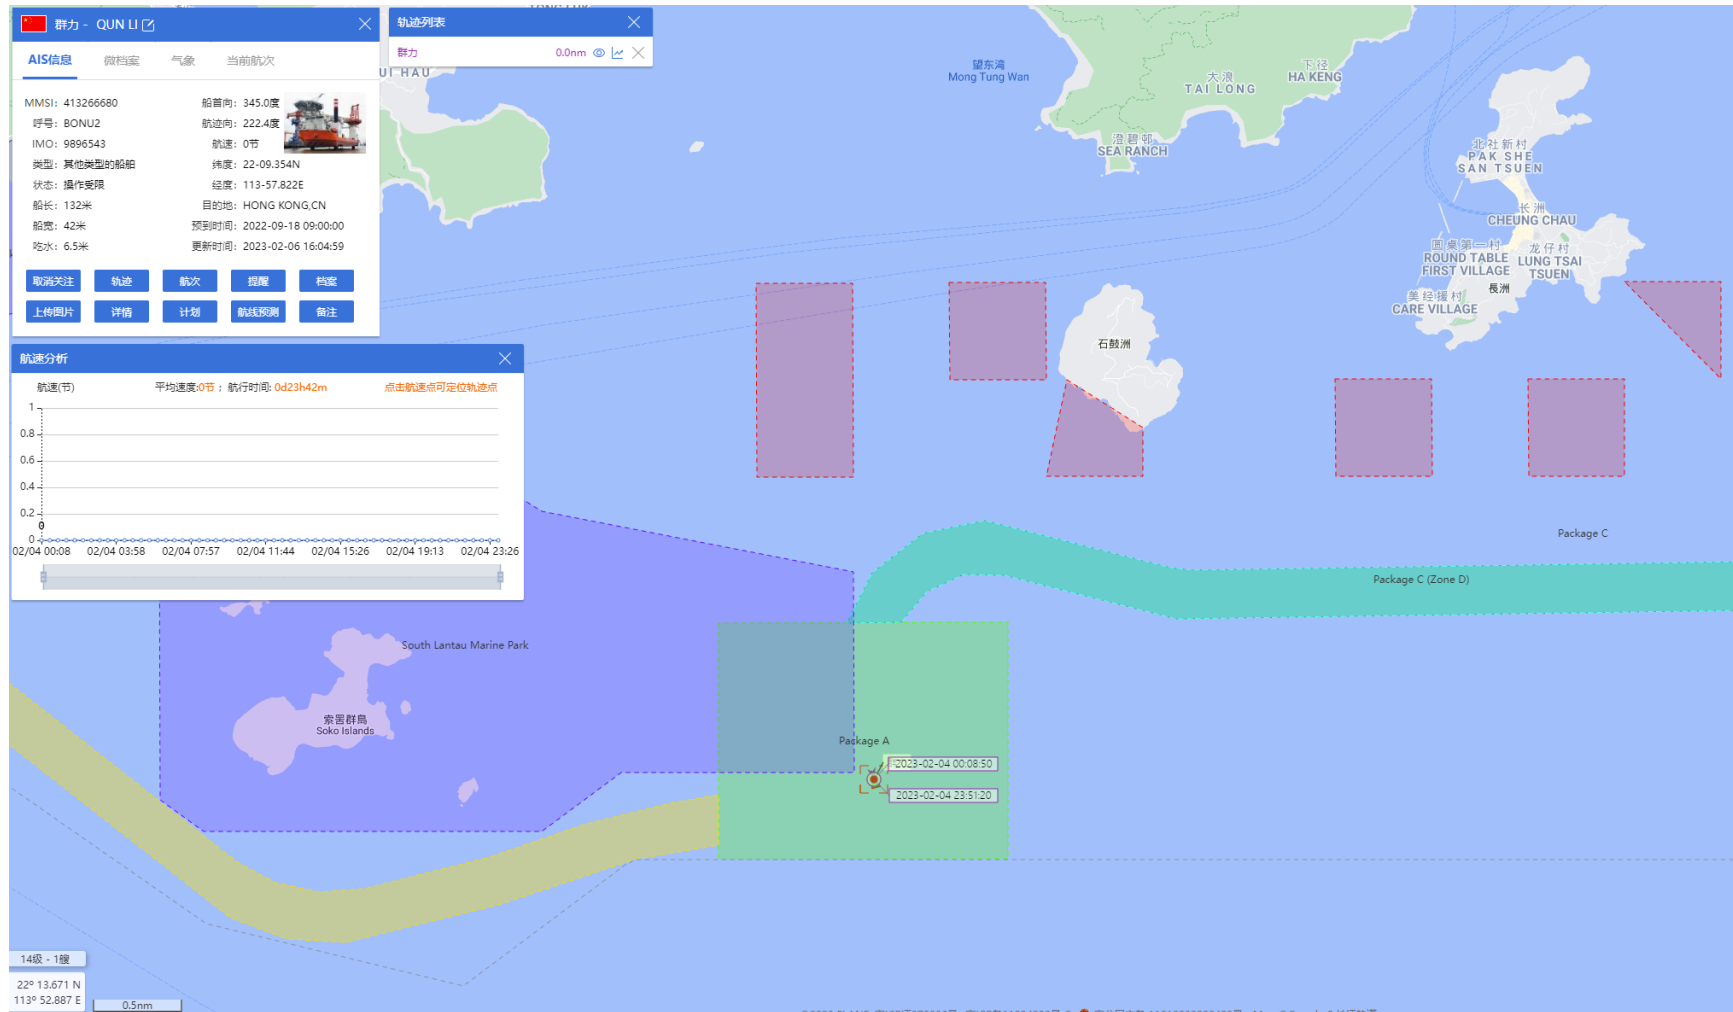

24-02-2023

Yun Fu (Tug Boat) Historical Data Records (19-28 Feb 2023)

25-02-2023

Yun Fu (Tug Boat)

Historical Data Records (19-28 Feb 2023)

26-02-2023

Yun Fu (Tug Boat) Historical Data Records (19-28 Feb 2023)

27-02-2023

QUN LI (Special Purpose Vessel) Historical Data Records (1-4 Feb 2023)

01-02-2023

QUN LI (Special Purpose Vessel) Historical Data Records (1-4 Feb 2023)

02-02-2023

QUN LI (Special Purpose Vessel) Historical Data Records (1-4 Feb 2023)

03-02-2023

QUN LI (Special Purpose Vessel) Historical Data Records (1-4 Feb 2023)

04-02-2023

QUN LI (Special Purpose Vessel) Historical Data Records (5-11 Feb 2023)

05-02-2023

QUN LI (Special Purpose Vessel) Historical Data Records (5-11 Feb 2023)