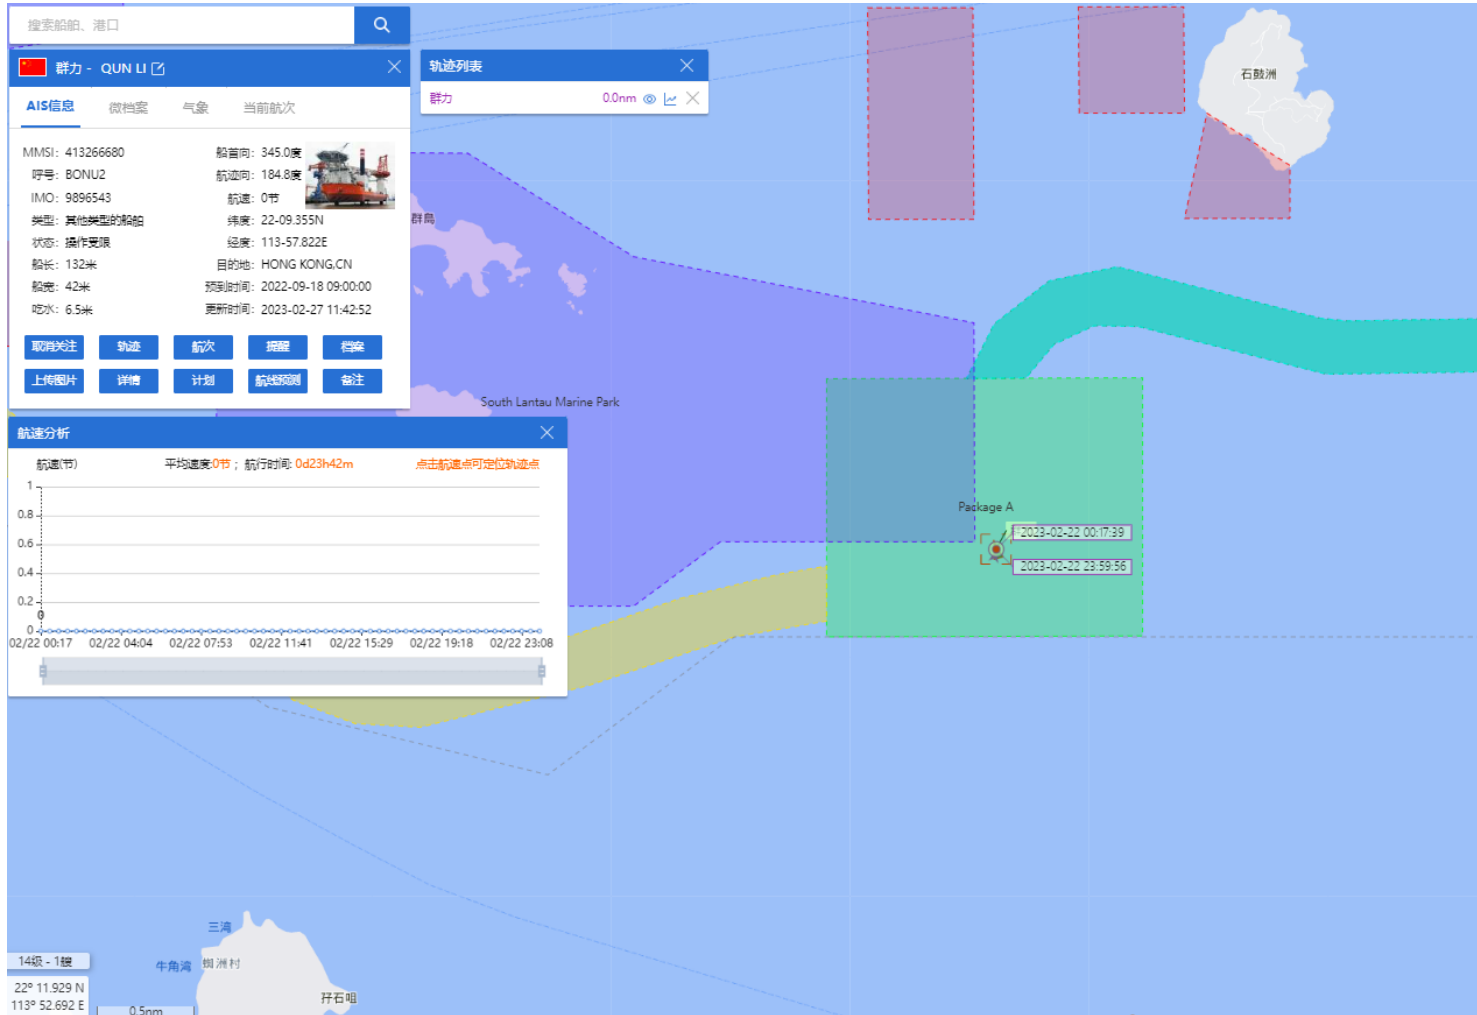

12-02-2023

QUN LI (Special Purpose Vessel) Historical Data Records (12-18 Feb 2023)

13-02-2023

QUN LI (Special Purpose Vessel) Historical Data Records (12-18 Feb 2023)

14-02-2023

QUN LI (Special Purpose Vessel) Historical Data Records (12-18 Feb 2023)

15-02-2023

QUN LI (Special Purpose Vessel) Historical Data Records (12-18 Feb 2023)

16-02-2023

QUN LI (Special Purpose Vessel) Historical Data Records (12-18 Feb 2023)

17-02-2023

QUN LI (Special Purpose Vessel) Historical Data Records (12-18 Feb 2023)

18-02-2023

QUN LI (Special Purpose Vessel) Historical Data Records (19-28 Feb 2023)

19-02-2023

QUN LI (Special Purpose Vessel) Historical Data Records (19-28 Feb 2023)

20-02-2023

QUN LI (Special Purpose Vessel) Historical Data Records (19-28 Feb 2023)

21-02-2023

QUN LI (Special Purpose Vessel) Historical Data Records (19-28 Feb 2023)

22-02-2023

QUN LI (Special Purpose Vessel) Historical Data Records (19-28 Feb 2023)

23-02-2023

QUN LI (Special Purpose Vessel) Historical Data Records (19-28 Feb 2023)