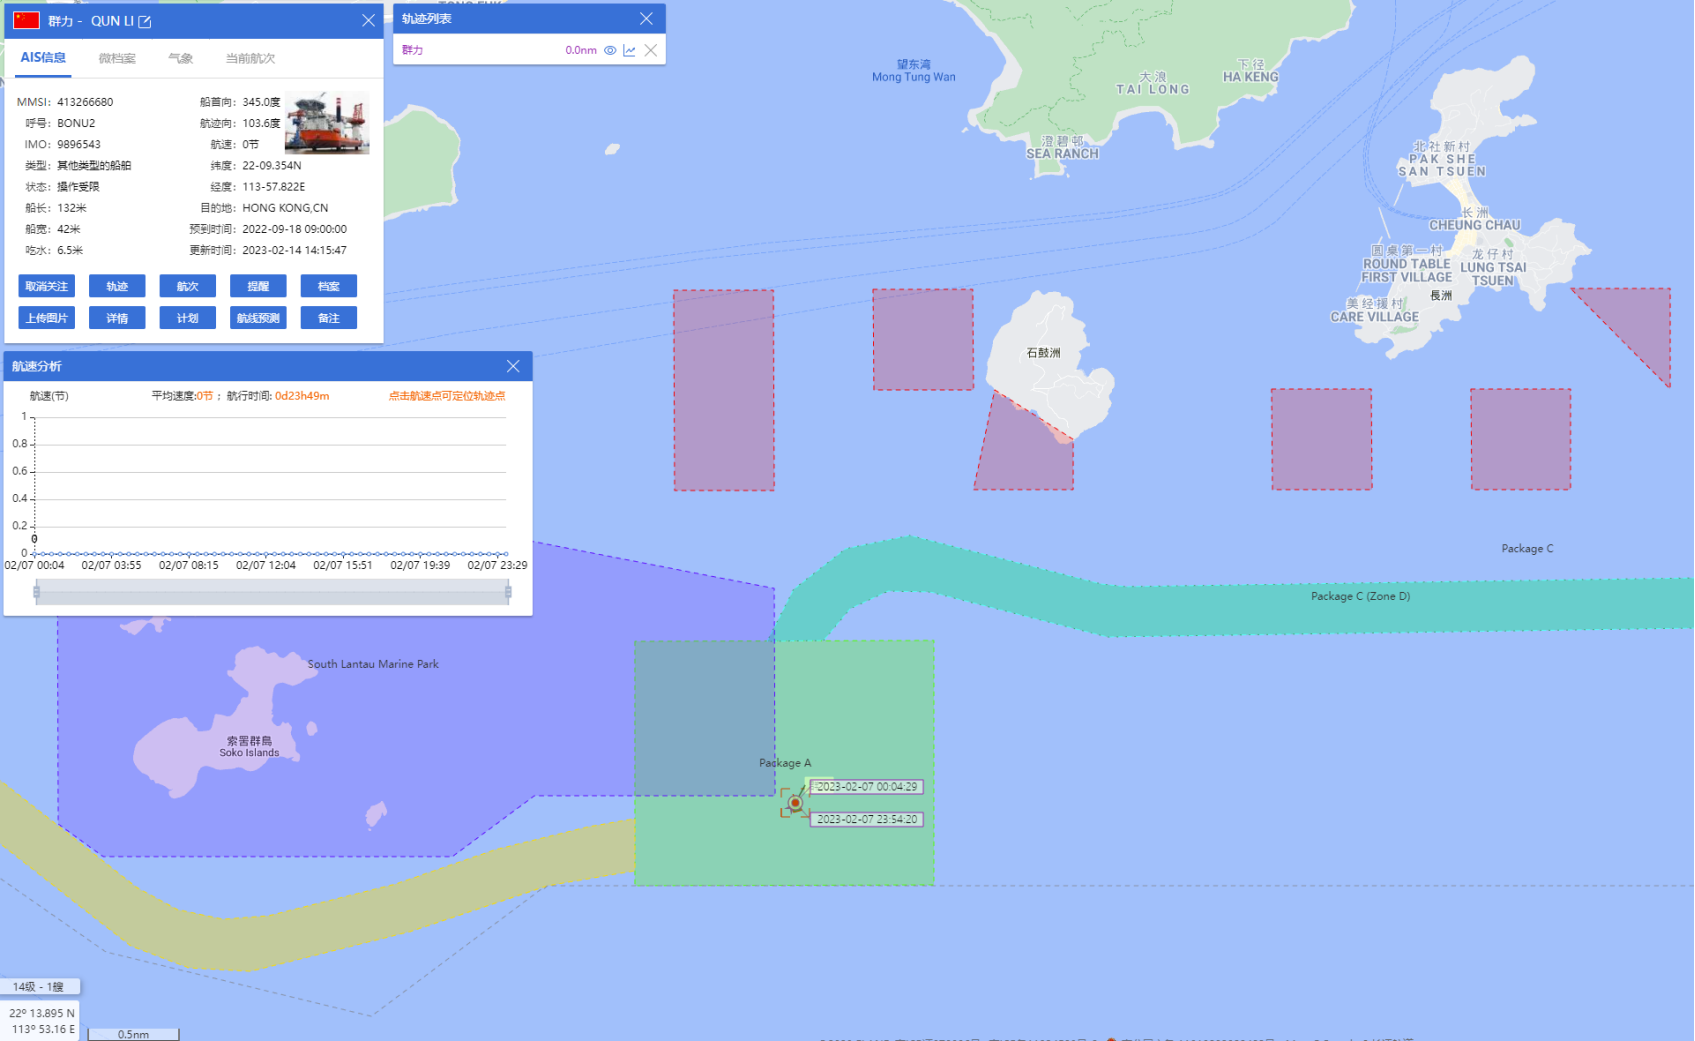

27-02-2023

QUN LI (Special Purpose Vessel) Historical Data Records (1-4 Feb 2023)

01-02-2023

QUN LI (Special Purpose Vessel) Historical Data Records (1-4 Feb 2023)

02-02-2023

QUN LI (Special Purpose Vessel) Historical Data Records (1-4 Feb 2023)

03-02-2023

QUN LI (Special Purpose Vessel) Historical Data Records (1-4 Feb 2023)

04-02-2023

QUN LI (Special Purpose Vessel) Historical Data Records (5-11 Feb 2023)

05-02-2023

QUN LI (Special Purpose Vessel) Historical Data Records (5-11 Feb 2023)

06-02-2023

QUN LI (Special Purpose Vessel) Historical Data Records (5-11 Feb 2023)

07-02-2023

QUN LI (Special Purpose Vessel) Historical Data Records (5-11 Feb 2023)

08-02-2023

QUN LI (Special Purpose Vessel) Historical Data Records (5-11 Feb 2023)