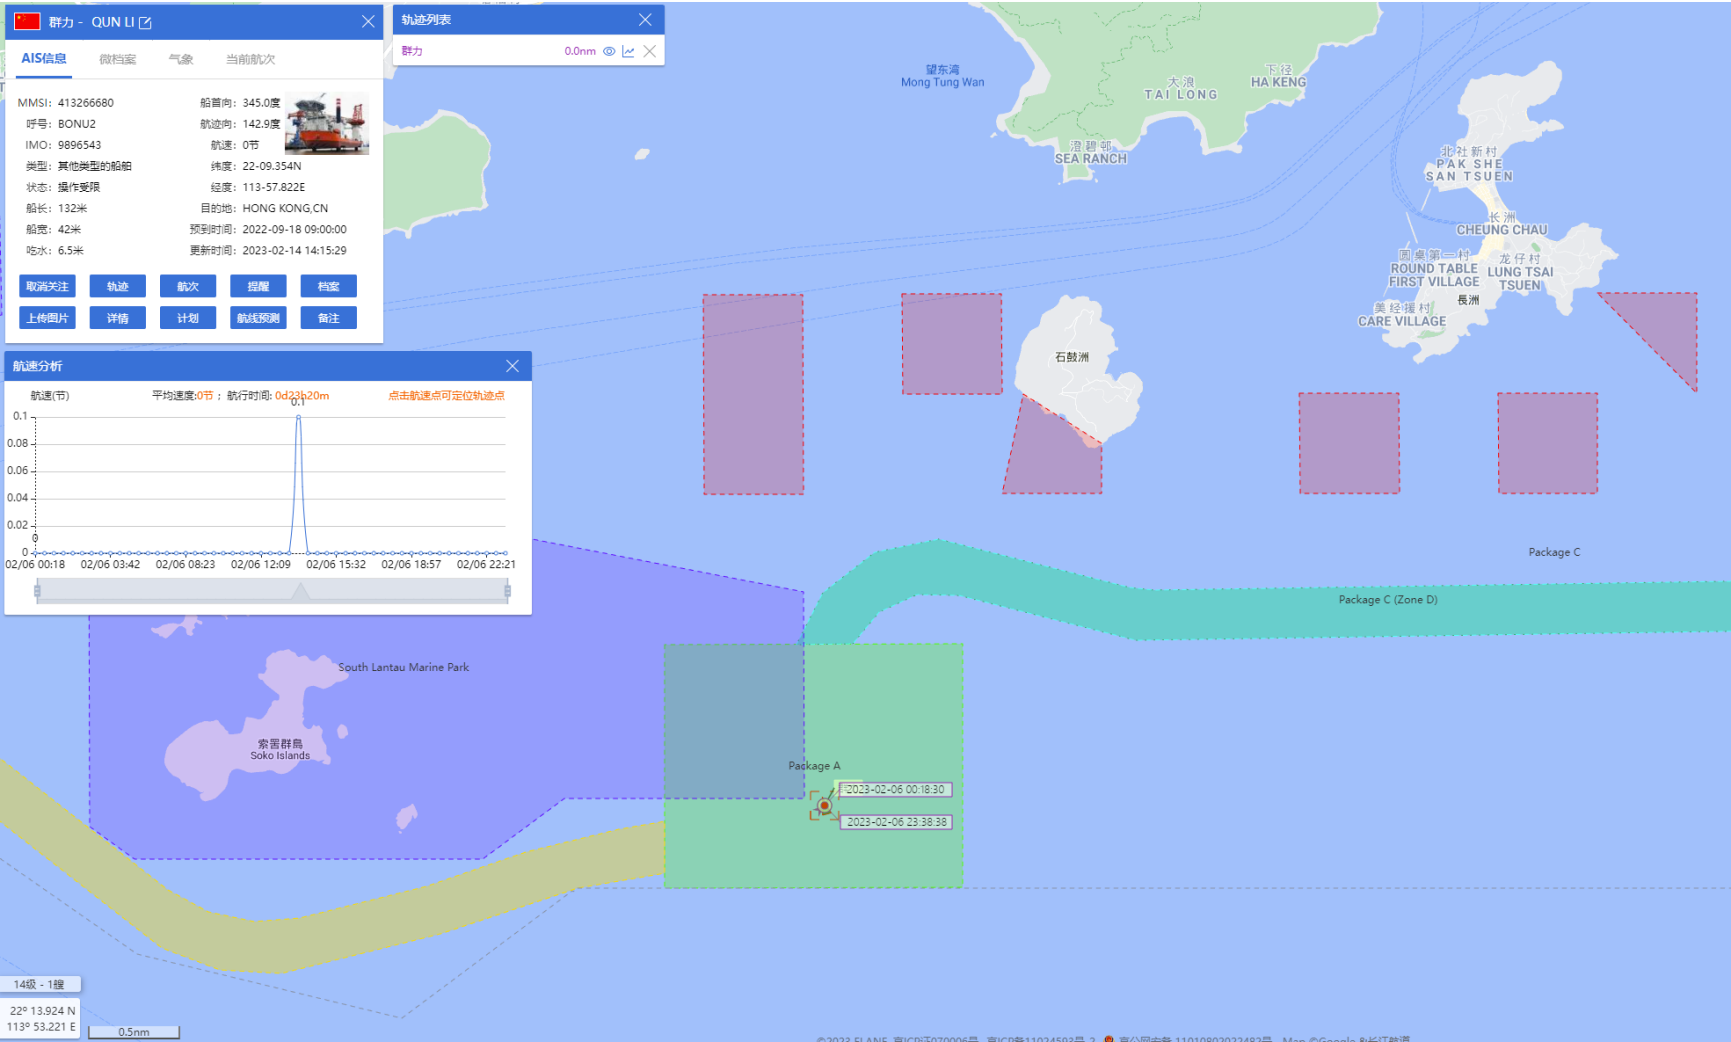

27-02-2023

QUN LI (Special Purpose Vessel) Historical Data Records (1-4 Feb 2023)

01-02-2023

QUN LI (Special Purpose Vessel) Historical Data Records (1-4 Feb 2023)

02-02-2023

QUN LI (Special Purpose Vessel) Historical Data Records (1-4 Feb 2023)

03-02-2023

QUN LI (Special Purpose Vessel) Historical Data Records (1-4 Feb 2023)

04-02-2023

QUN LI (Special Purpose Vessel) Historical Data Records (5-11 Feb 2023)

05-02-2023

QUN LI (Special Purpose Vessel) Historical Data Records (5-11 Feb 2023)

06-02-2023

QUN LI (Special Purpose Vessel) Historical Data Records (5-11 Feb 2023)

07-02-2023

QUN LI (Special Purpose Vessel) Historical Data Records (5-11 Feb 2023)

08-02-2023

QUN LI (Special Purpose Vessel) Historical Data Records (5-11 Feb 2023)