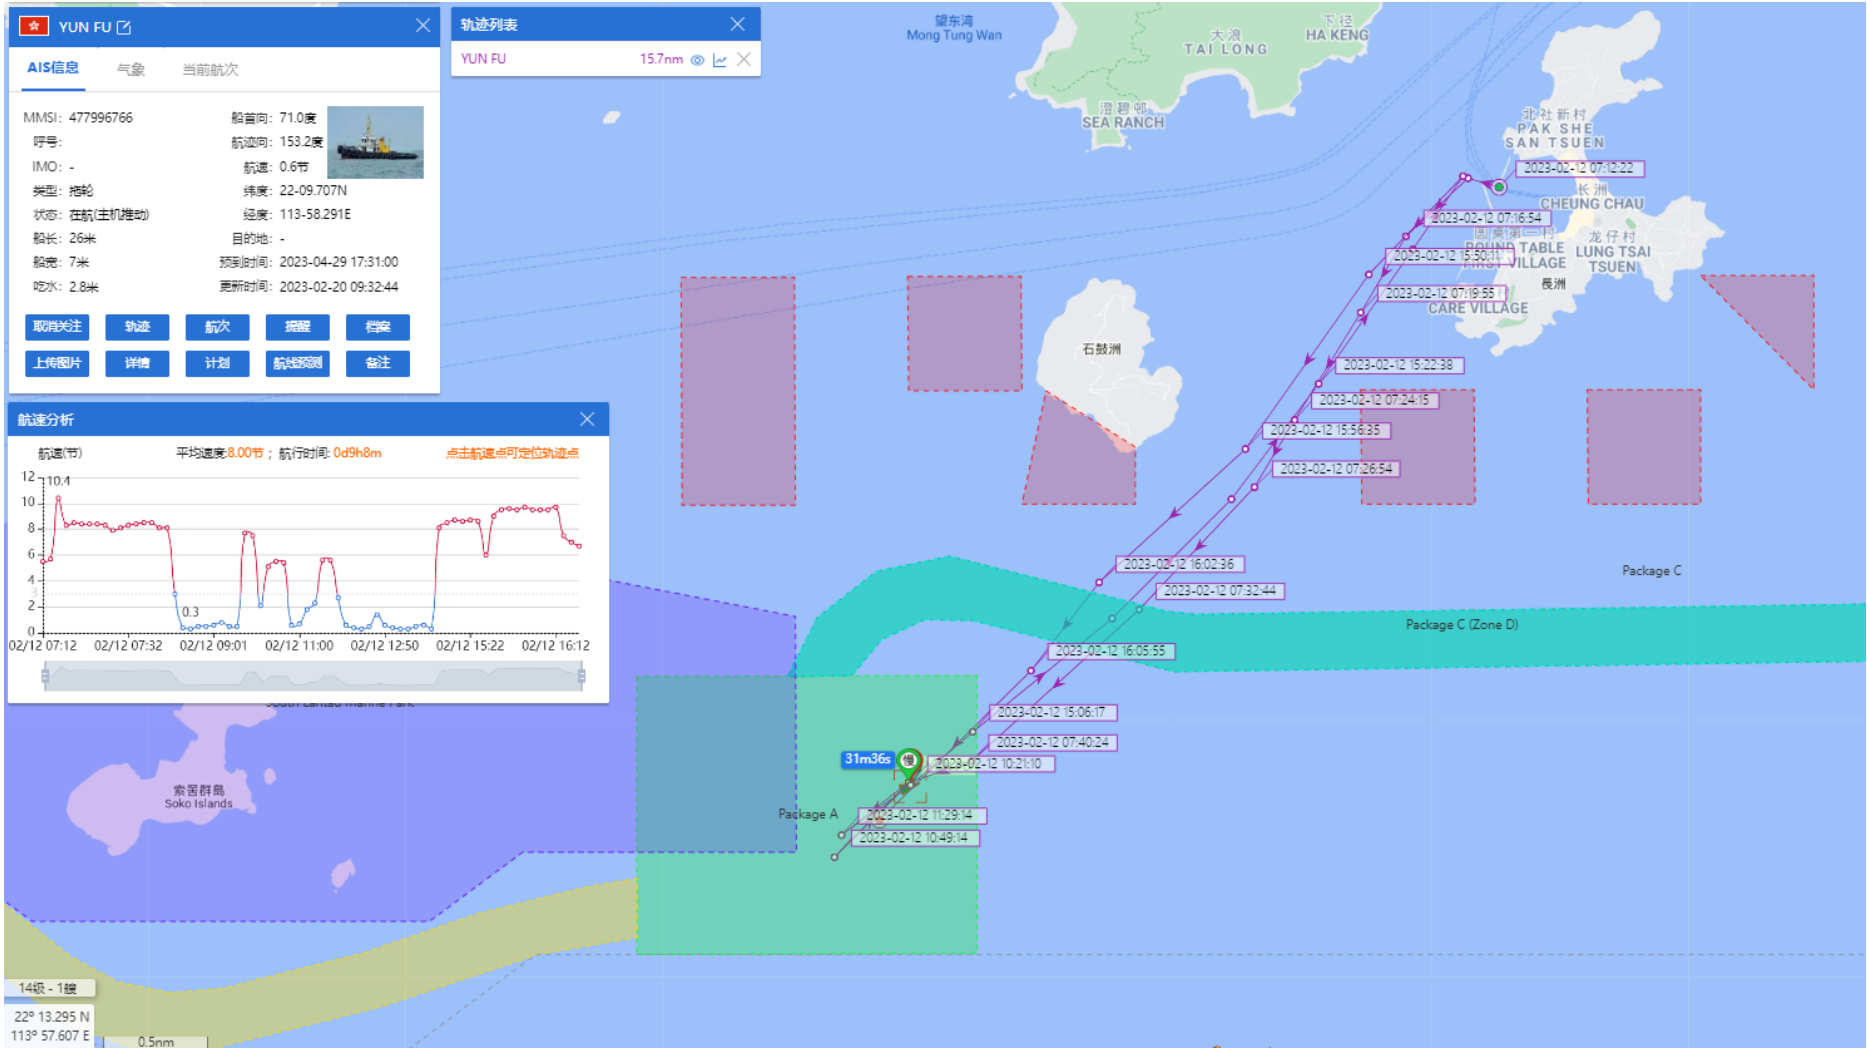

©2023 ELANE 京ICP证070006号 京ICP备11024593号-2 京公网安备11010802022482号 -Map ©Google & 长江航通

Yun Fu (Tug Boat) Historical Data Records (5-11 Feb 2023)

10-02-2023

Yun Fu (Tug Boat) Historical Data Records (5-11 Feb 2023)

11-02-2023

Yun Fu (Tug Boat) Historical Data Records (12-18 Feb 2023)

12-02-2023

Yun Fu (Tug Boat) Historical Data Records (12-18 Feb 2023)

13-02-2023

Yun Fu (Tug Boat)

Historical Data Records (12-18 Feb 2023)