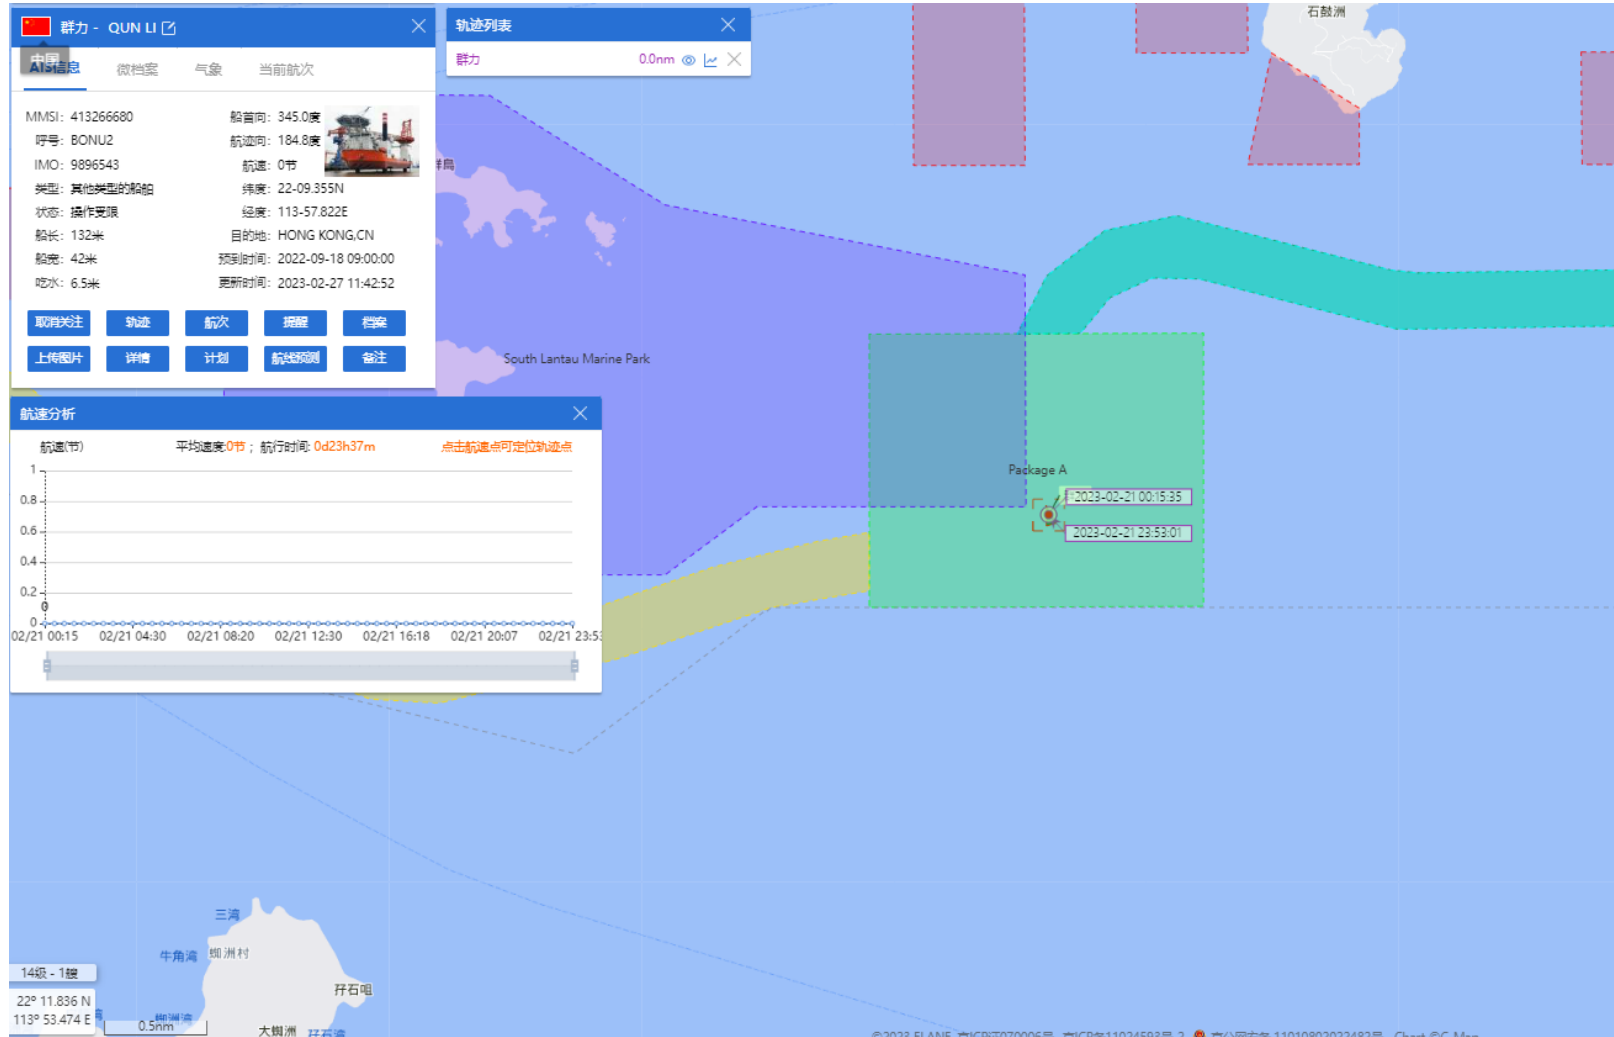

15-02-2023

QUN LI (Special Purpose Vessel) Historical Data Records (12-18 Feb 2023)

16-02-2023

QUN LI (Special Purpose Vessel) Historical Data Records (12-18 Feb 2023)

17-02-2023

QUN LI (Special Purpose Vessel) Historical Data Records (12-18 Feb 2023)

18-02-2023

QUN LI (Special Purpose Vessel) Historical Data Records (19-28 Feb 2023)

19-02-2023

QUN LI (Special Purpose Vessel) Historical Data Records (19-28 Feb 2023)

20-02-2023

QUN LI (Special Purpose Vessel) Historical Data Records (19-28 Feb 2023)

21-02-2023

QUN LI (Special Purpose Vessel) Historical Data Records (19-28 Feb 2023)

22-02-2023

QUN LI (Special Purpose Vessel) Historical Data Records (19-28 Feb 2023)

23-02-2023

QUN LI (Special Purpose Vessel) Historical Data Records (19-28 Feb 2023)

24-02-2023

QUN LI (Special Purpose Vessel) Historical Data Records (19-28 Feb 2023)

25-02-2023

QUN LI (Special Purpose Vessel) Historical Data Records (19-28 Feb 2023)

26-02-2023

QUN LI (Special Purpose Vessel) Historical Data Records (19-28 Feb 2023)