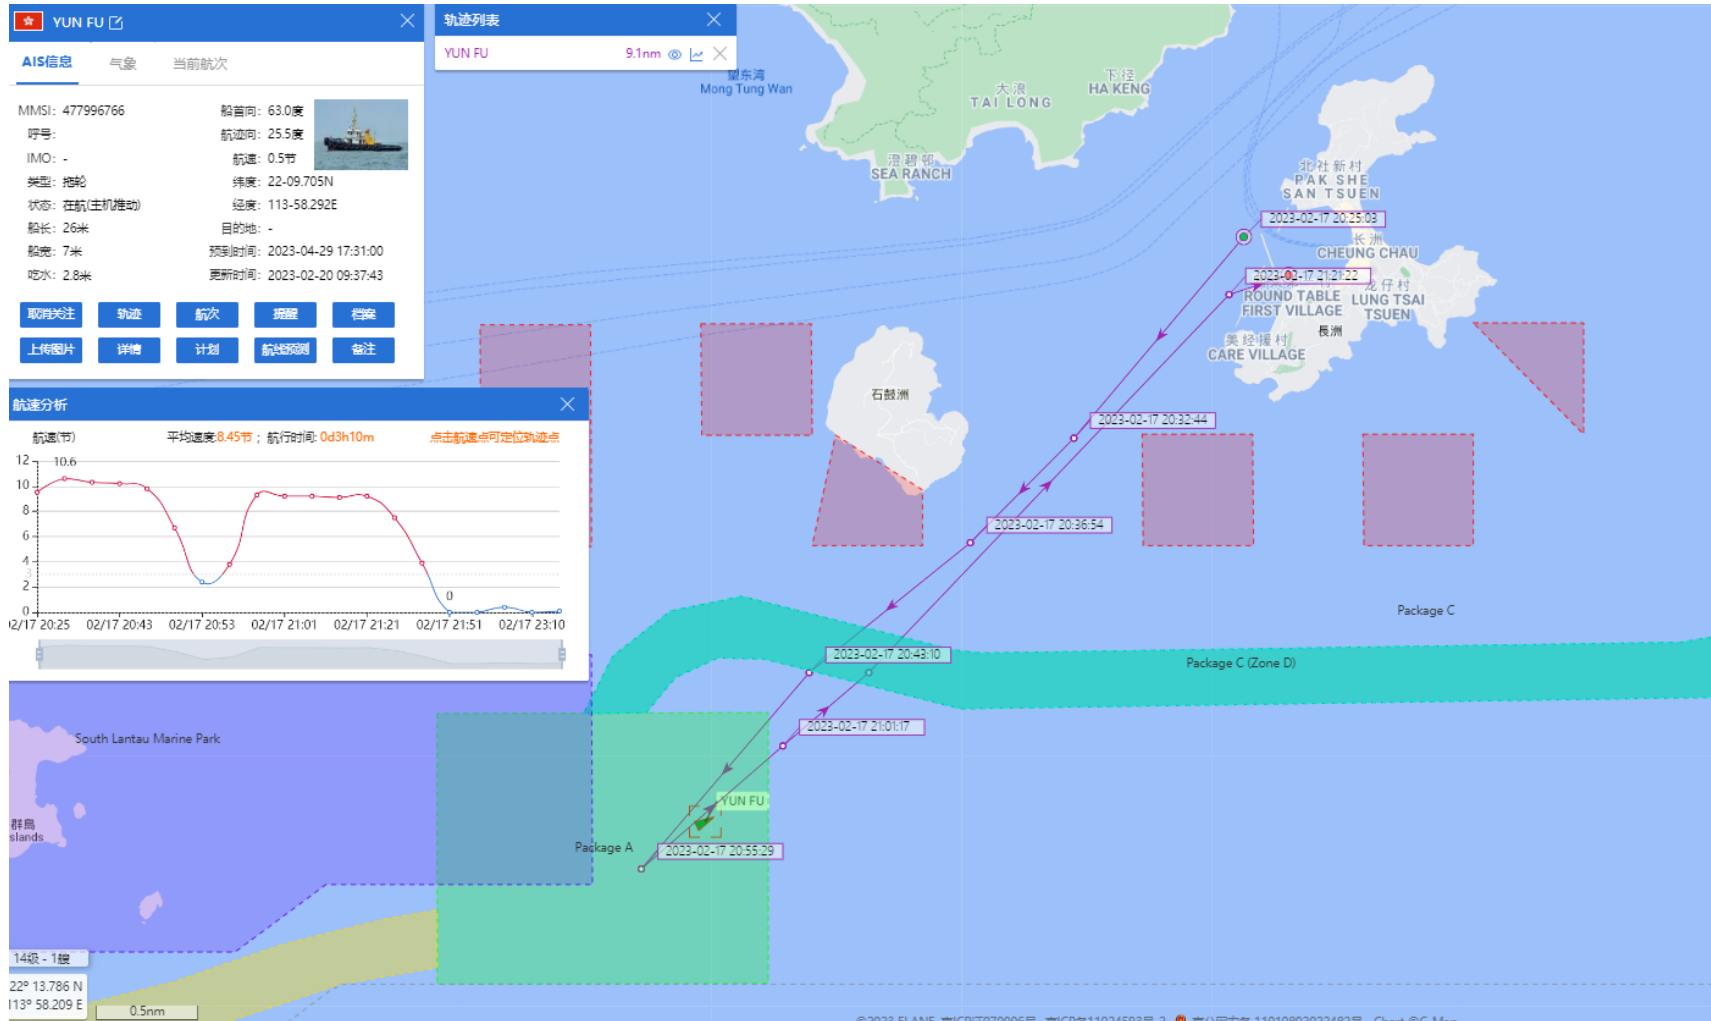

11-02-2023

Yun Fu (Tug Boat) Historical Data Records (12-18 Feb 2023)

12-02-2023

Yun Fu (Tug Boat) Historical Data Records (12-18 Feb 2023)

13-02-2023

Yun Fu (Tug Boat)

Historical Data Records (12-18 Feb 2023)

14-02-2023

Yun Fu (Tug Boat)

Historical Data Records (12-18 Feb 2023)

17-02-2023

Yun Fu (Tug Boat) Historical Data Records (12-18 Feb 2023)

18-02-2023

Yun Fu (Tug Boat) Historical Data Records (19-28 Feb 2023)