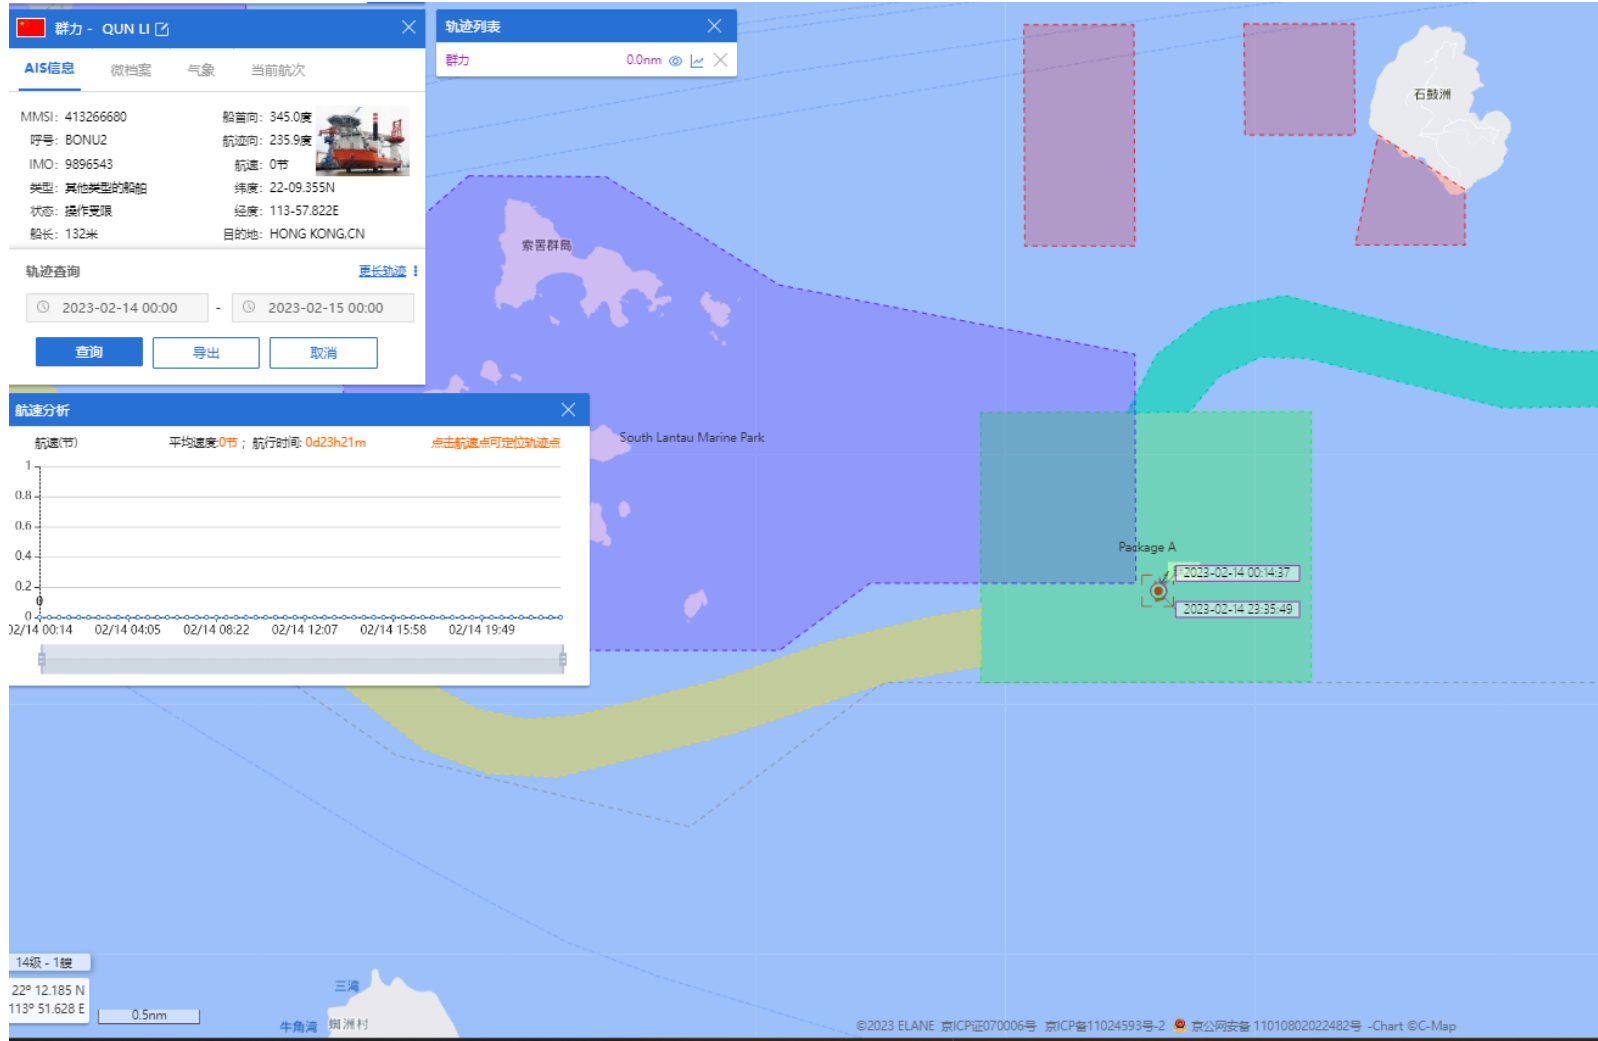

09-02-2023

QUN LI (Special Purpose Vessel) Historical Data Records (5-11 Feb 2023)

10-02-2023

QUN LI (Special Purpose Vessel) Historical Data Records (5-11 Feb 2023)

11-02-2023

QUN LI (Special Purpose Vessel) Historical Data Records (12-18 Feb 2023)

12-02-2023

QUN LI (Special Purpose Vessel) Historical Data Records (12-18 Feb 2023)

13-02-2023

QUN LI (Special Purpose Vessel) Historical Data Records (12-18 Feb 2023)

14-02-2023

QUN LI (Special Purpose Vessel) Historical Data Records (12-18 Feb 2023)

15-02-2023

QUN LI (Special Purpose Vessel) Historical Data Records (12-18 Feb 2023)

16-02-2023

QUN LI (Special Purpose Vessel) Historical Data Records (12-18 Feb 2023)

17-02-2023

QUN LI (Special Purpose Vessel) Historical Data Records (12-18 Feb 2023)

18-02-2023

QUN LI (Special Purpose Vessel) Historical Data Records (19-28 Feb 2023)

19-02-2023

QUN LI (Special Purpose Vessel) Historical Data Records (19-28 Feb 2023)

20-02-2023

QUN LI (Special Purpose Vessel) Historical Data Records (19-28 Feb 2023)