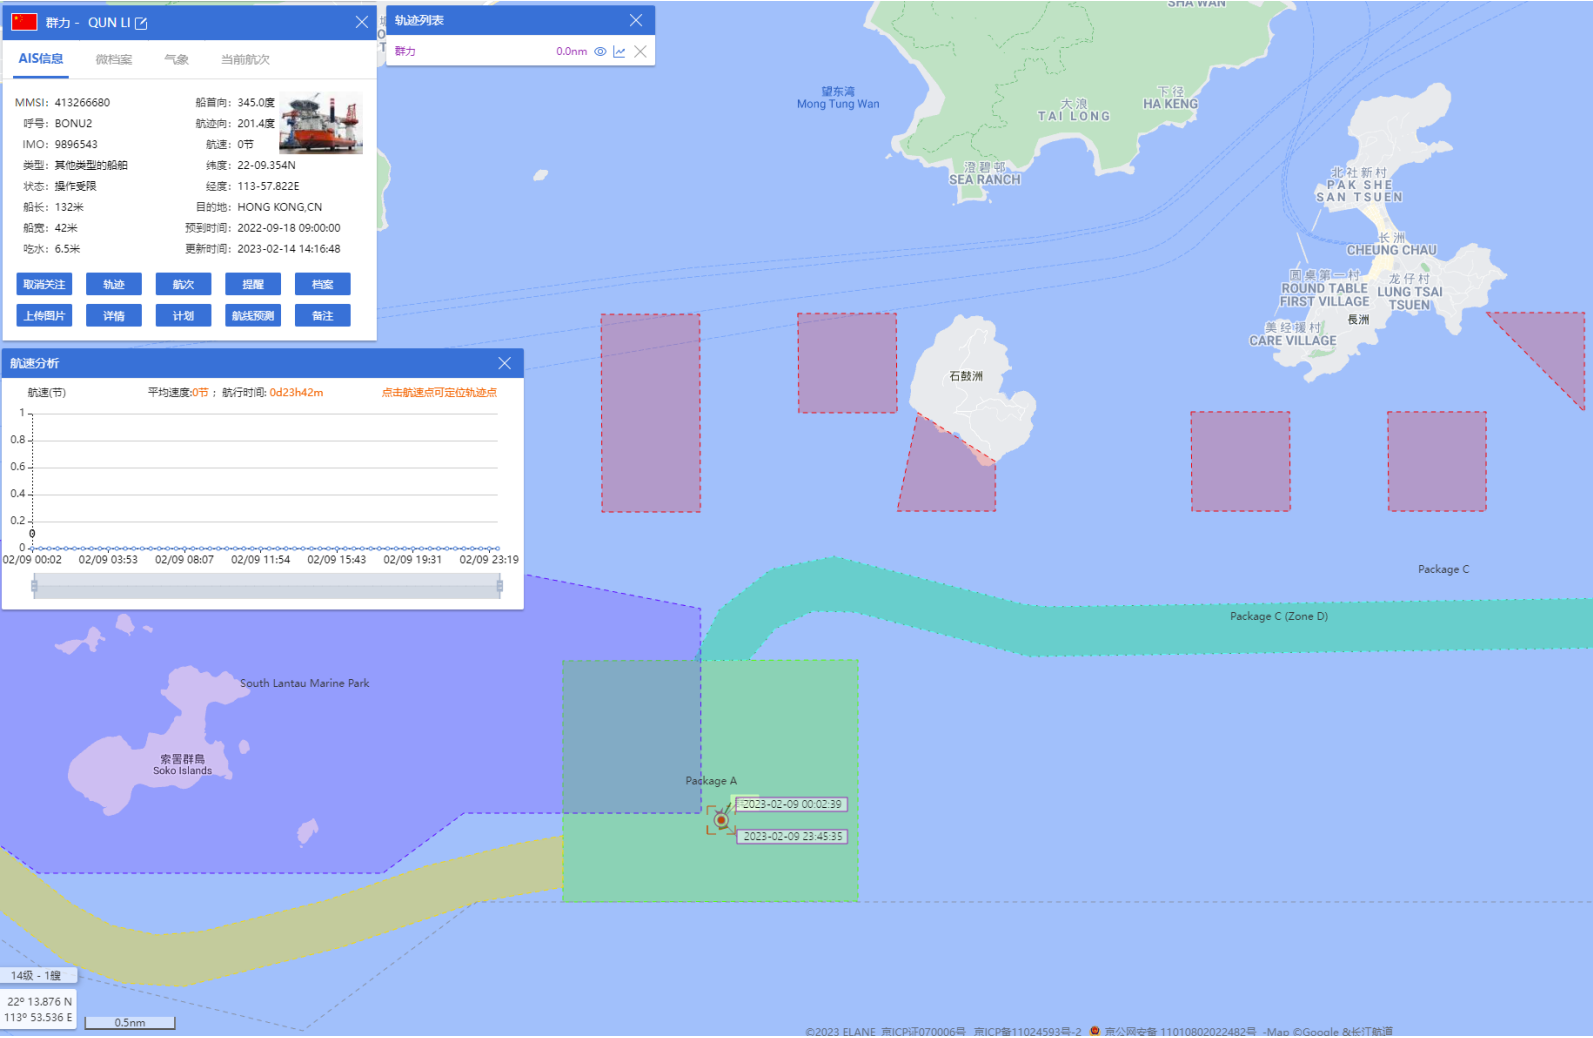

03-02-2023

QUN LI (Special Purpose Vessel) Historical Data Records (1-4 Feb 2023)

04-02-2023

QUN LI (Special Purpose Vessel) Historical Data Records (5-11 Feb 2023)

05-02-2023

QUN LI (Special Purpose Vessel) Historical Data Records (5-11 Feb 2023)

06-02-2023

QUN LI (Special Purpose Vessel) Historical Data Records (5-11 Feb 2023)

07-02-2023

QUN LI (Special Purpose Vessel) Historical Data Records (5-11 Feb 2023)

08-02-2023

QUN LI (Special Purpose Vessel) Historical Data Records (5-11 Feb 2023)

09-02-2023

QUN LI (Special Purpose Vessel) Historical Data Records (5-11 Feb 2023)

10-02-2023

QUN LI (Special Purpose Vessel) Historical Data Records (5-11 Feb 2023)

11-02-2023

QUN LI (Special Purpose Vessel) Historical Data Records (12-18 Feb 2023)