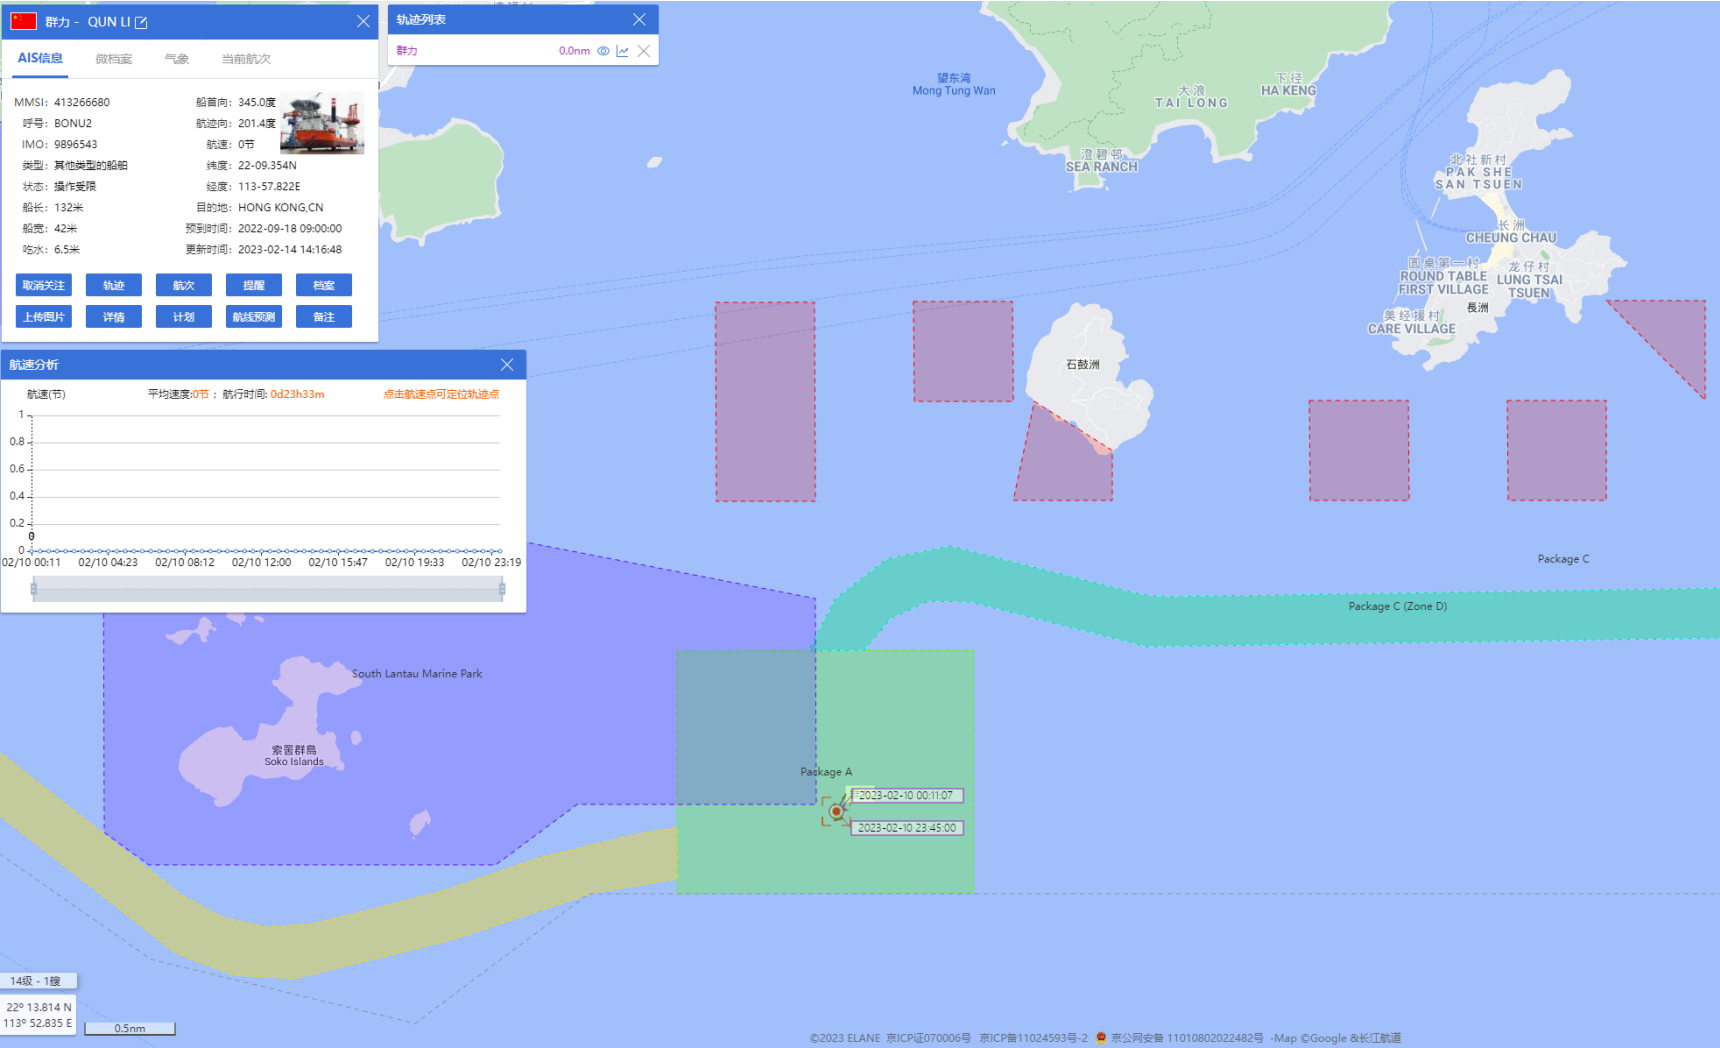

03-02-2023

QUN LI (Special Purpose Vessel) Historical Data Records (1-4 Feb 2023)

04-02-2023

QUN LI (Special Purpose Vessel) Historical Data Records (5-11 Feb 2023)

05-02-2023

QUN LI (Special Purpose Vessel) Historical Data Records (5-11 Feb 2023)

06-02-2023

QUN LI (Special Purpose Vessel) Historical Data Records (5-11 Feb 2023)

07-02-2023

QUN LI (Special Purpose Vessel) Historical Data Records (5-11 Feb 2023)

08-02-2023

QUN LI (Special Purpose Vessel) Historical Data Records (5-11 Feb 2023)

09-02-2023

QUN LI (Special Purpose Vessel) Historical Data Records (5-11 Feb 2023)

10-02-2023

QUN LI (Special Purpose Vessel) Historical Data Records (5-11 Feb 2023)

11-02-2023

QUN LI (Special Purpose Vessel) Historical Data Records (12-18 Feb 2023)