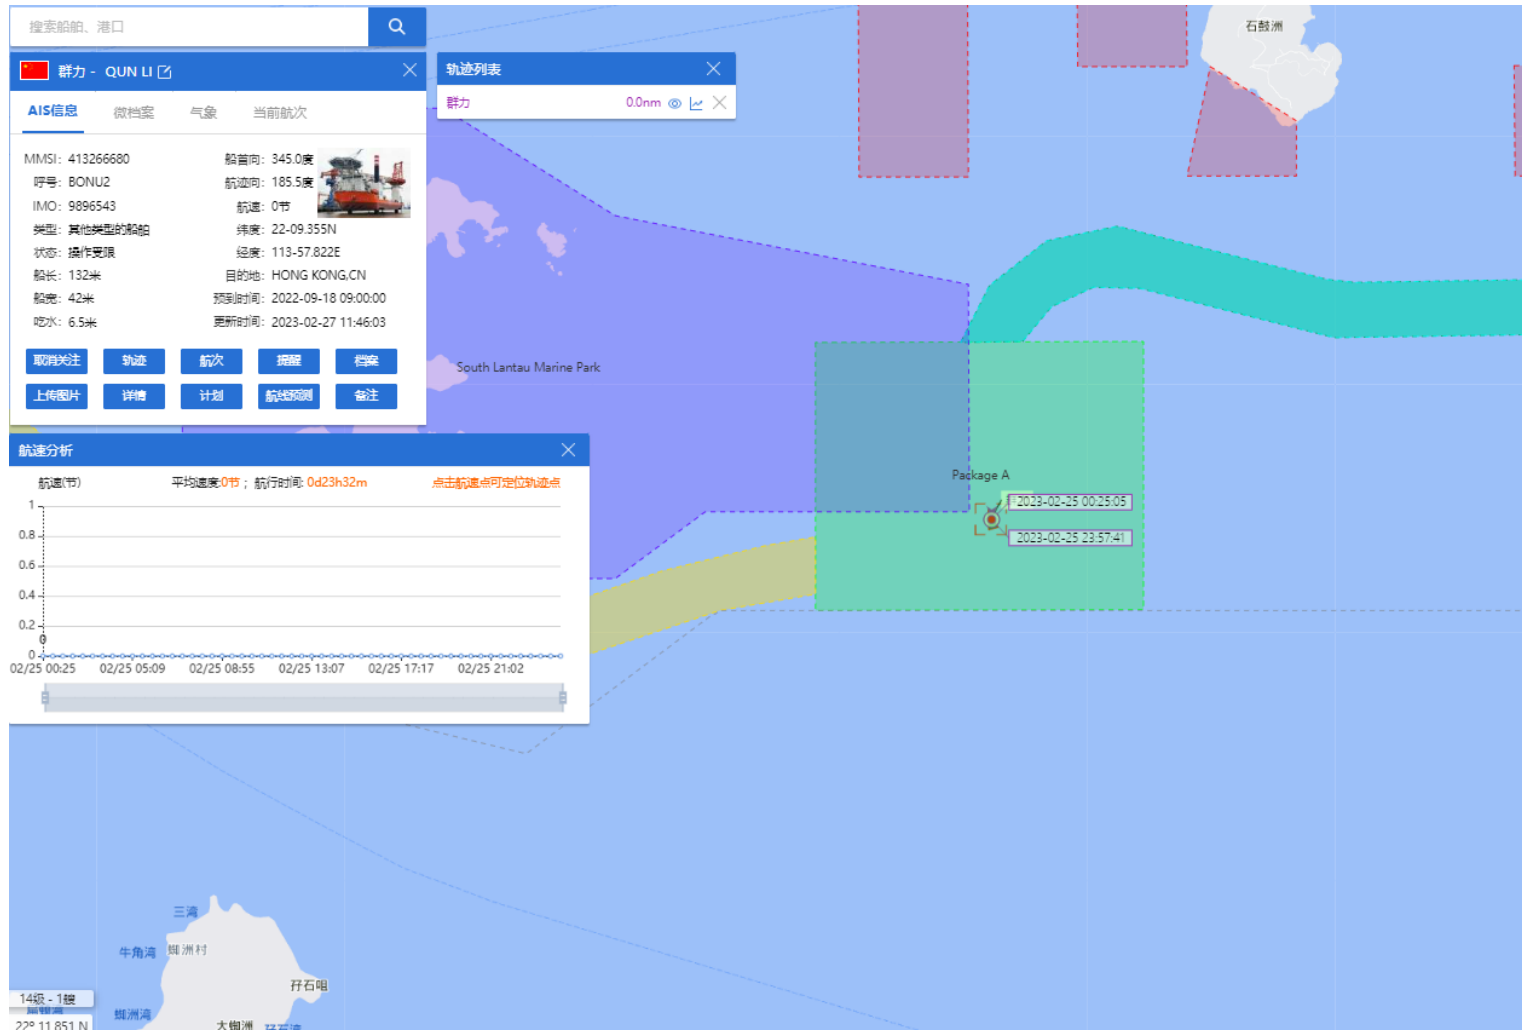

15-02-2023

QUN LI (Special Purpose Vessel) Historical Data Records (12-18 Feb 2023)

16-02-2023

QUN LI (Special Purpose Vessel) Historical Data Records (12-18 Feb 2023)

17-02-2023

QUN LI (Special Purpose Vessel) Historical Data Records (12-18 Feb 2023)

18-02-2023

QUN LI (Special Purpose Vessel) Historical Data Records (19-28 Feb 2023)

19-02-2023

QUN LI (Special Purpose Vessel) Historical Data Records (19-28 Feb 2023)

20-02-2023

QUN LI (Special Purpose Vessel) Historical Data Records (19-28 Feb 2023)

21-02-2023

QUN LI (Special Purpose Vessel) Historical Data Records (19-28 Feb 2023)

22-02-2023

QUN LI (Special Purpose Vessel) Historical Data Records (19-28 Feb 2023)

23-02-2023

QUN LI (Special Purpose Vessel) Historical Data Records (19-28 Feb 2023)

24-02-2023

QUN LI (Special Purpose Vessel) Historical Data Records (19-28 Feb 2023)

25-02-2023

QUN LI (Special Purpose Vessel) Historical Data Records (19-28 Feb 2023)

26-02-2023

QUN LI (Special Purpose Vessel) Historical Data Records (19-28 Feb 2023)