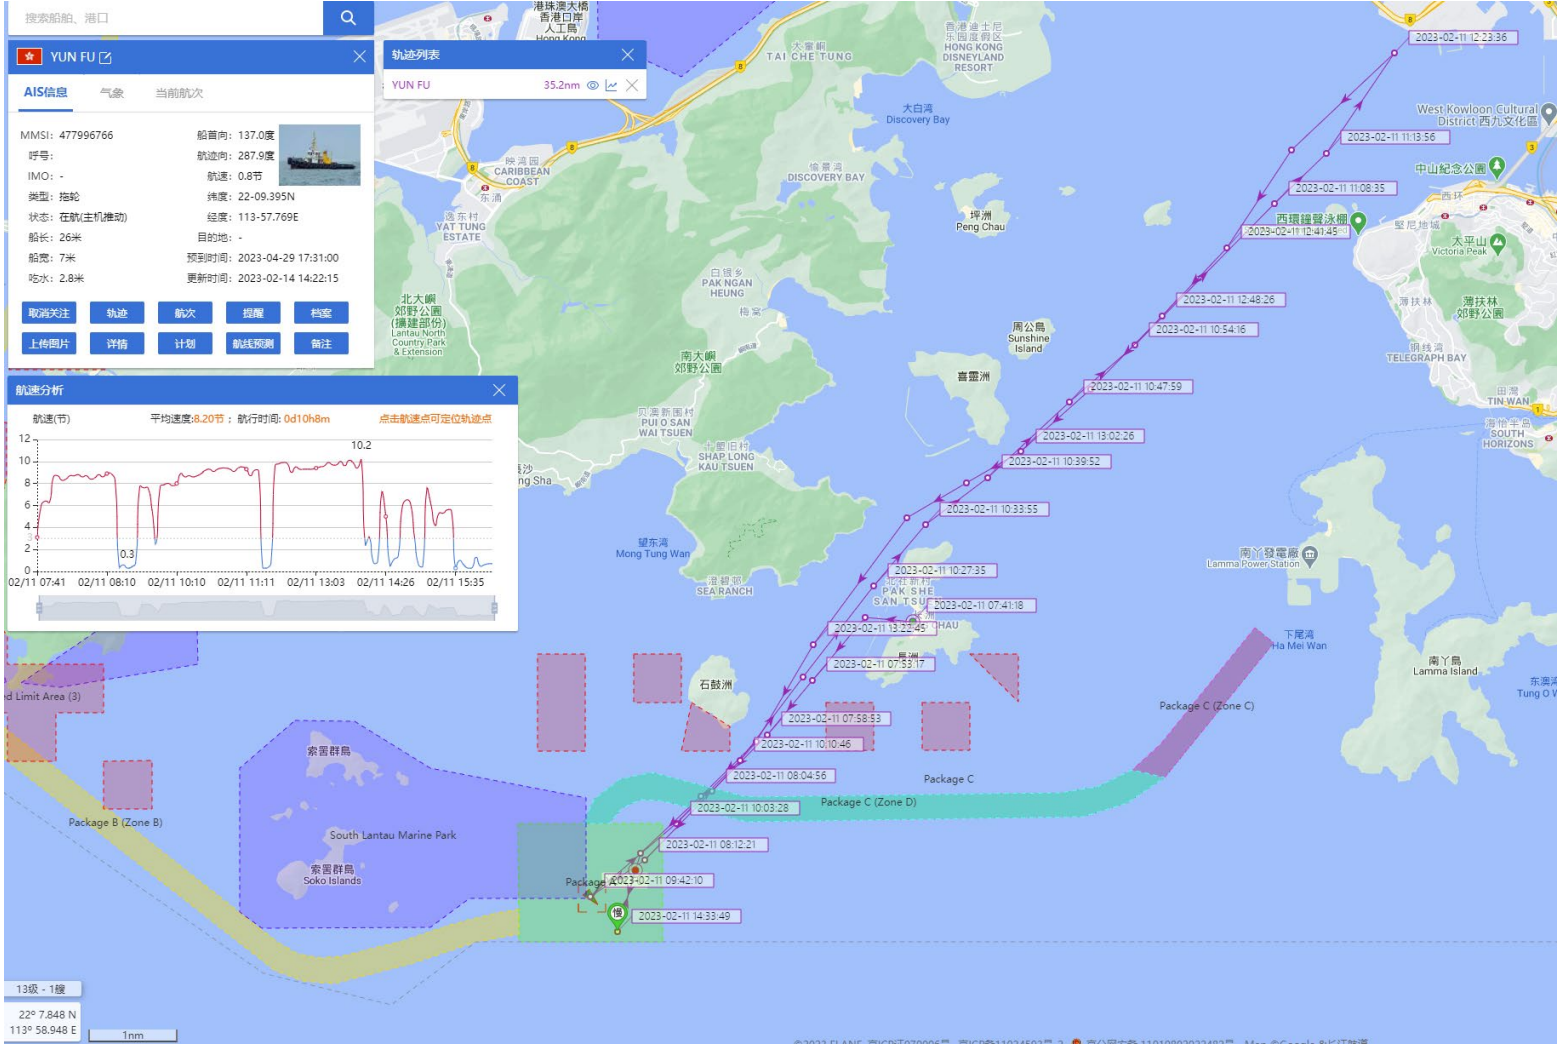

Yun Fu (Tug Boat) Historical Data Records (5-11 Feb 2023)

05-02-2023

Yun Fu (Tug Boat) Historical Data Records (5-11 Feb 2023)

07-02-2023

Yun Fu (Tug Boat) Historical Data Records (5-11 Feb 2023)

09-02-2023

©2023 ELANE 京ICP证070006号 京ICP备11024593号-2 京公网安备11010802022482号 -Map ©Google & 长江航通

Yun Fu (Tug Boat) Historical Data Records (5-11 Feb 2023)

10-02-2023

Yun Fu (Tug Boat) Historical Data Records (5-11 Feb 2023)

11-02-2023

Yun Fu (Tug Boat) Historical Data Records (12-18 Feb 2023)

12-02-2023

Yun Fu (Tug Boat) Historical Data Records (12-18 Feb 2023)

13-02-2023

Yun Fu (Tug Boat)

Historical Data Records (12-18 Feb 2023)

14-02-2023

Yun Fu (Tug Boat)

Historical Data Records (12-18 Feb 2023)

17-02-2023

Yun Fu (Tug Boat) Historical Data Records (12-18 Feb 2023)

18-02-2023

Yun Fu (Tug Boat) Historical Data Records (19-28 Feb 2023)