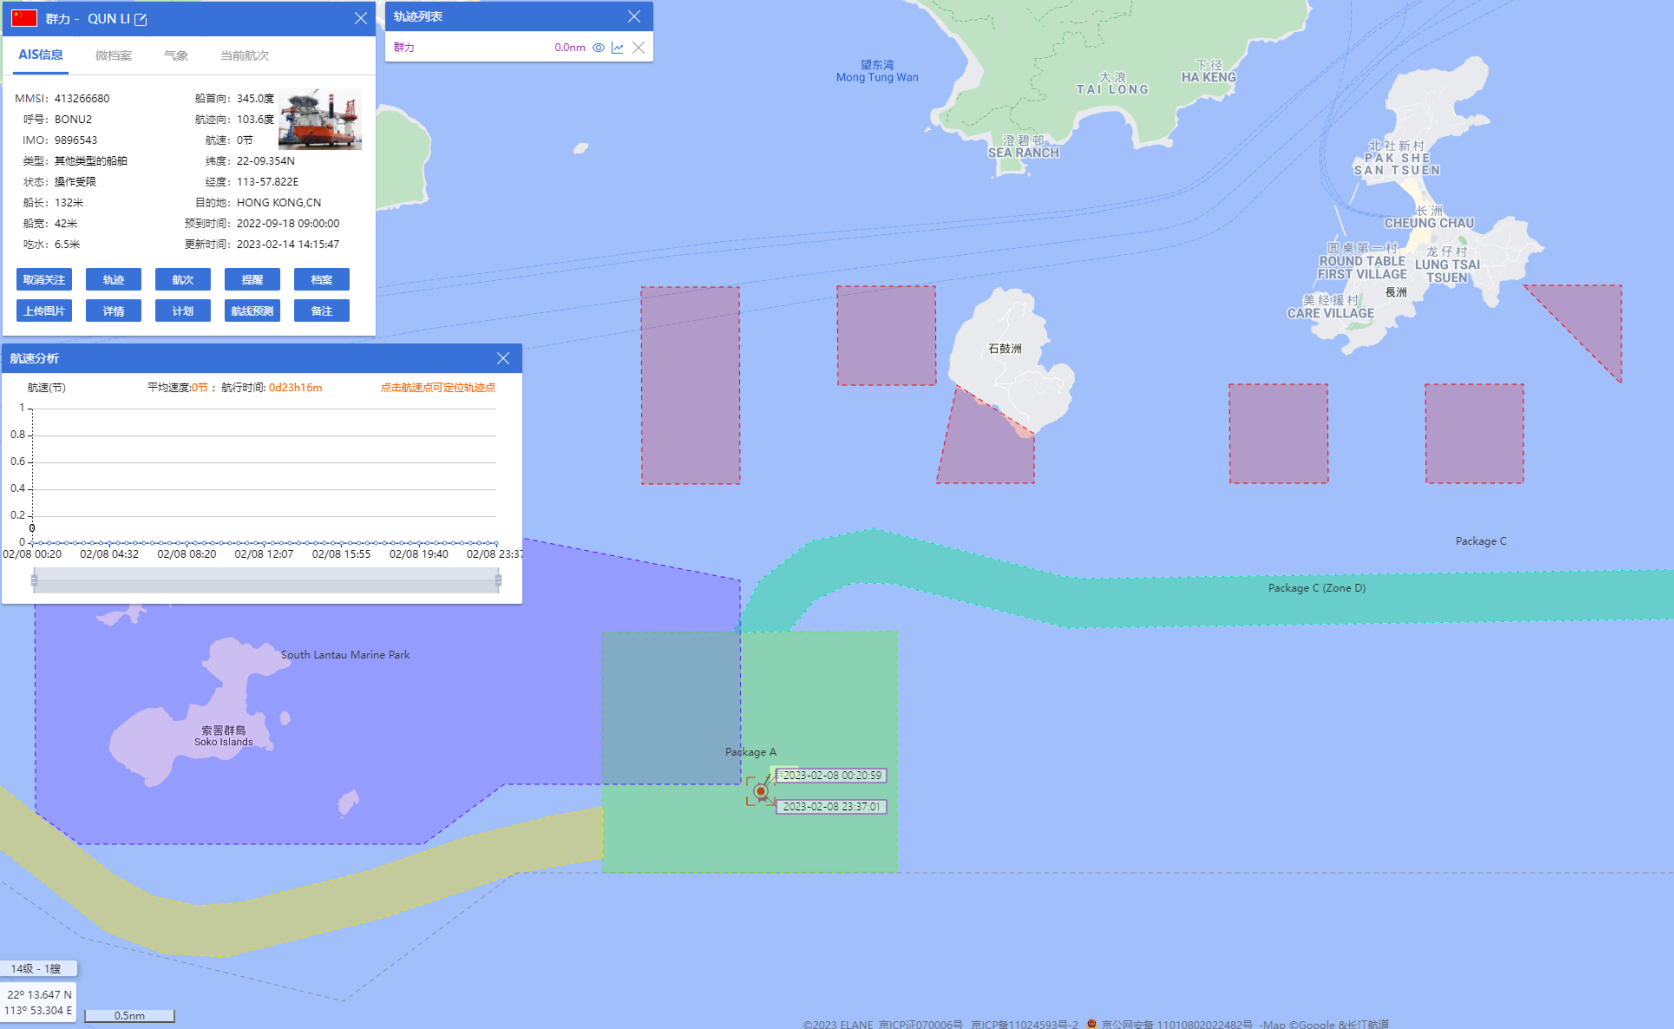

03-02-2023

QUN LI (Special Purpose Vessel) Historical Data Records (1-4 Feb 2023)

04-02-2023

QUN LI (Special Purpose Vessel) Historical Data Records (5-11 Feb 2023)

05-02-2023

QUN LI (Special Purpose Vessel) Historical Data Records (5-11 Feb 2023)

06-02-2023

QUN LI (Special Purpose Vessel) Historical Data Records (5-11 Feb 2023)

07-02-2023

QUN LI (Special Purpose Vessel) Historical Data Records (5-11 Feb 2023)

08-02-2023

QUN LI (Special Purpose Vessel) Historical Data Records (5-11 Feb 2023)

09-02-2023

QUN LI (Special Purpose Vessel) Historical Data Records (5-11 Feb 2023)

10-02-2023

QUN LI (Special Purpose Vessel) Historical Data Records (5-11 Feb 2023)

11-02-2023

QUN LI (Special Purpose Vessel) Historical Data Records (12-18 Feb 2023)