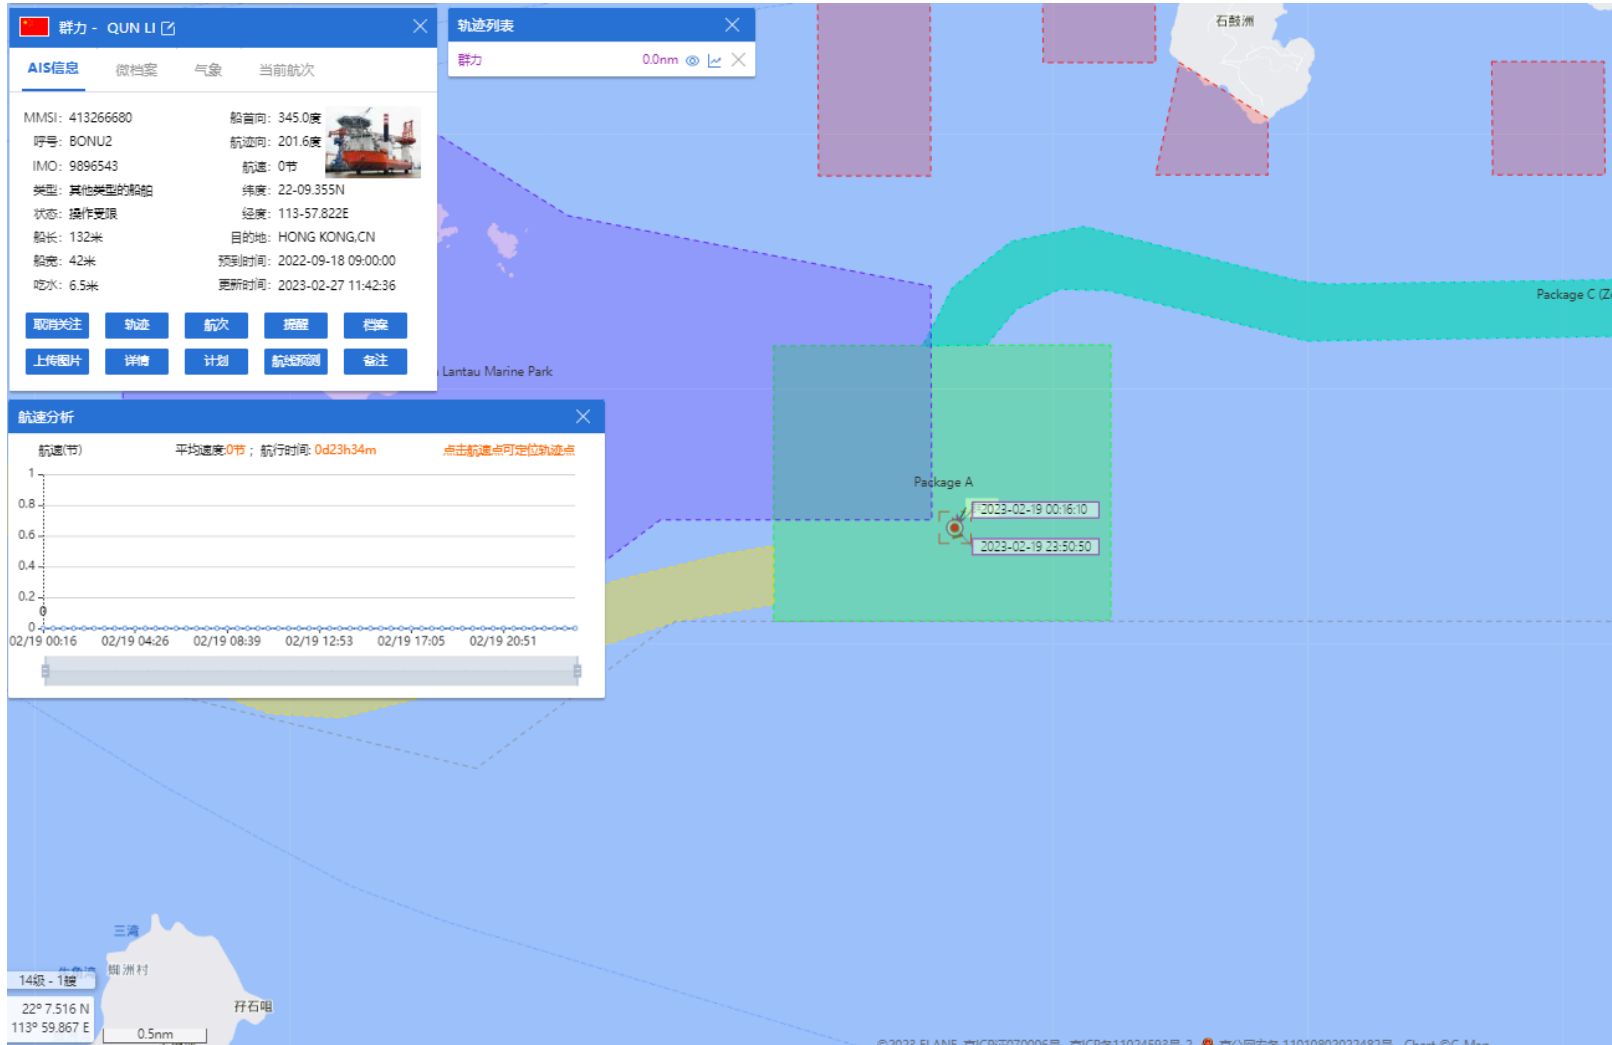

09-02-2023

QUN LI (Special Purpose Vessel) Historical Data Records (5-11 Feb 2023)

10-02-2023

QUN LI (Special Purpose Vessel) Historical Data Records (5-11 Feb 2023)

11-02-2023

QUN LI (Special Purpose Vessel) Historical Data Records (12-18 Feb 2023)

12-02-2023

QUN LI (Special Purpose Vessel) Historical Data Records (12-18 Feb 2023)

13-02-2023

QUN LI (Special Purpose Vessel) Historical Data Records (12-18 Feb 2023)

14-02-2023

QUN LI (Special Purpose Vessel) Historical Data Records (12-18 Feb 2023)

15-02-2023

QUN LI (Special Purpose Vessel) Historical Data Records (12-18 Feb 2023)

16-02-2023

QUN LI (Special Purpose Vessel) Historical Data Records (12-18 Feb 2023)

17-02-2023

QUN LI (Special Purpose Vessel) Historical Data Records (12-18 Feb 2023)

18-02-2023

QUN LI (Special Purpose Vessel) Historical Data Records (19-28 Feb 2023)

19-02-2023

QUN LI (Special Purpose Vessel) Historical Data Records (19-28 Feb 2023)

20-02-2023

QUN LI (Special Purpose Vessel) Historical Data Records (19-28 Feb 2023)