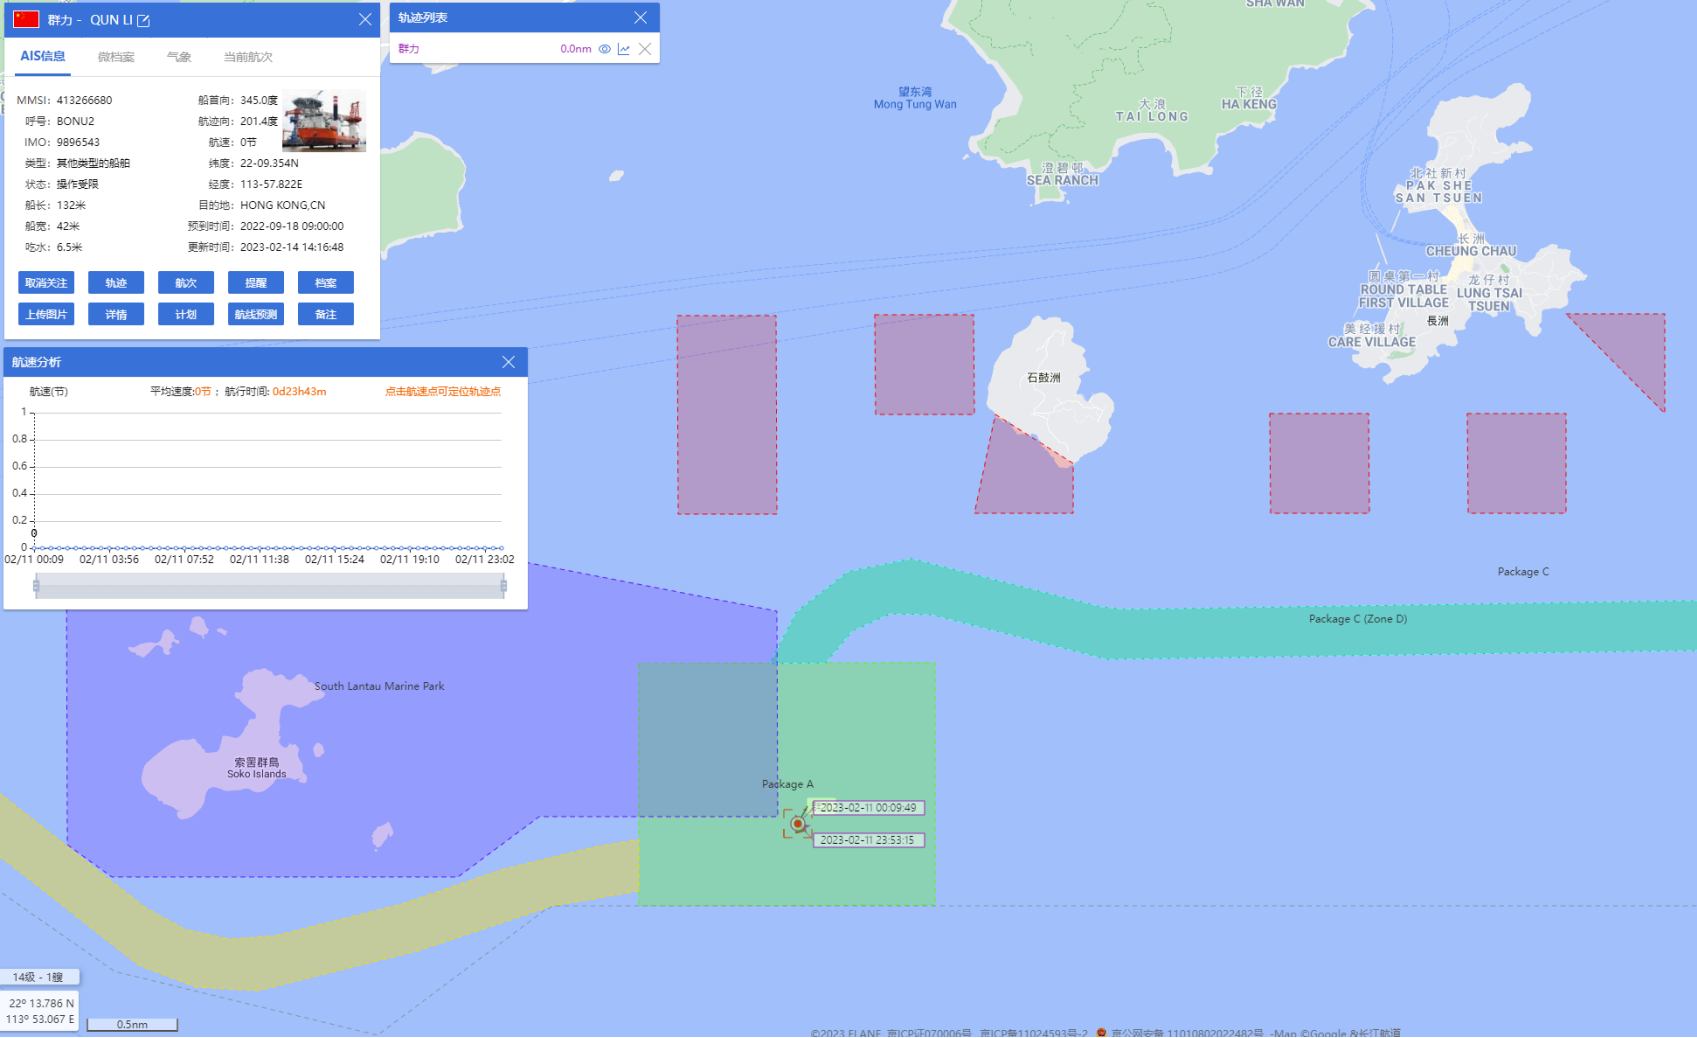

06-02-2023

QUN LI (Special Purpose Vessel) Historical Data Records (5-11 Feb 2023)

07-02-2023

QUN LI (Special Purpose Vessel) Historical Data Records (5-11 Feb 2023)

08-02-2023

QUN LI (Special Purpose Vessel) Historical Data Records (5-11 Feb 2023)

09-02-2023

QUN LI (Special Purpose Vessel) Historical Data Records (5-11 Feb 2023)

10-02-2023

QUN LI (Special Purpose Vessel) Historical Data Records (5-11 Feb 2023)

11-02-2023

QUN LI (Special Purpose Vessel) Historical Data Records (12-18 Feb 2023)

12-02-2023

QUN LI (Special Purpose Vessel) Historical Data Records (12-18 Feb 2023)

13-02-2023

QUN LI (Special Purpose Vessel) Historical Data Records (12-18 Feb 2023)

14-02-2023

QUN LI (Special Purpose Vessel) Historical Data Records (12-18 Feb 2023)