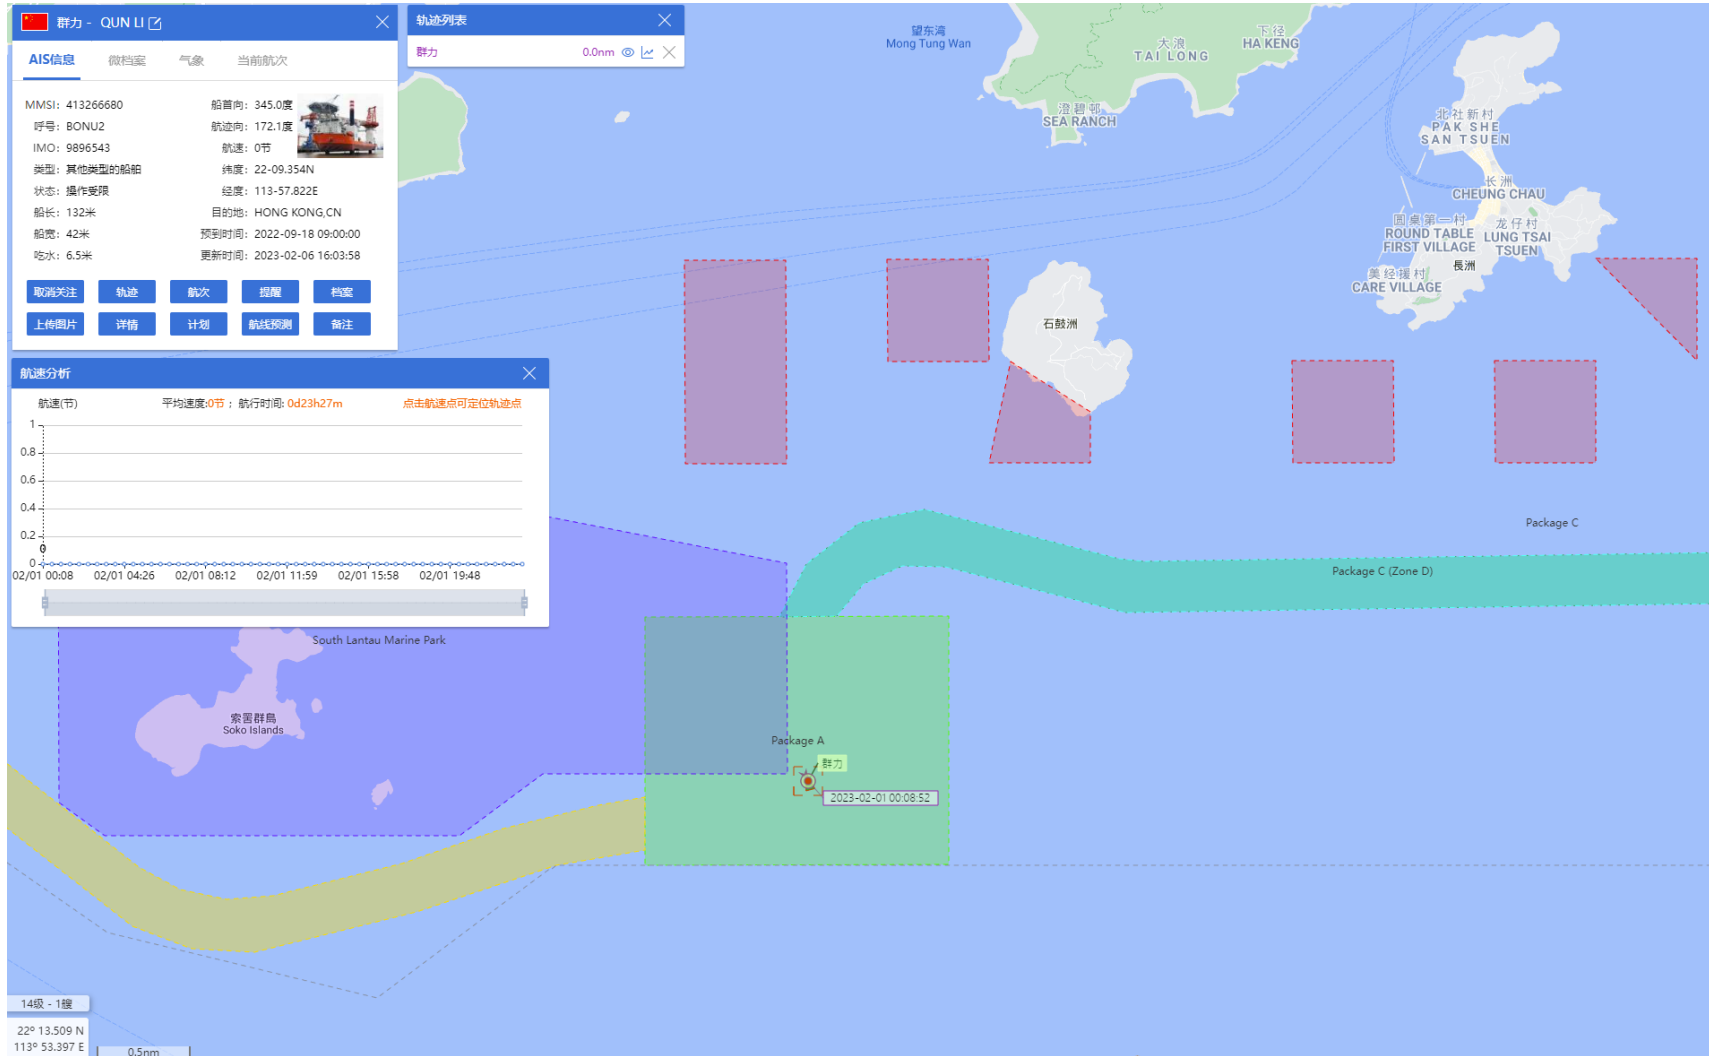

20-02-2023

Yun Fu (Tug Boat) Historical Data Records (19-28 Feb 2023)

21-02-2023

Yun Fu (Tug Boat)

Historical Data Records (19-28 Feb 2023)

22-02-2023

Yun Fu (Tug Boat) Historical Data Records (19-28 Feb 2023)

24-02-2023

Yun Fu (Tug Boat) Historical Data Records (19-28 Feb 2023)

25-02-2023

Yun Fu (Tug Boat)

Historical Data Records (19-28 Feb 2023)

26-02-2023

Yun Fu (Tug Boat) Historical Data Records (19-28 Feb 2023)

27-02-2023

QUN LI (Special Purpose Vessel) Historical Data Records (1-4 Feb 2023)

01-02-2023

QUN LI (Special Purpose Vessel) Historical Data Records (1-4 Feb 2023)

02-02-2023

QUN LI (Special Purpose Vessel) Historical Data Records (1-4 Feb 2023)