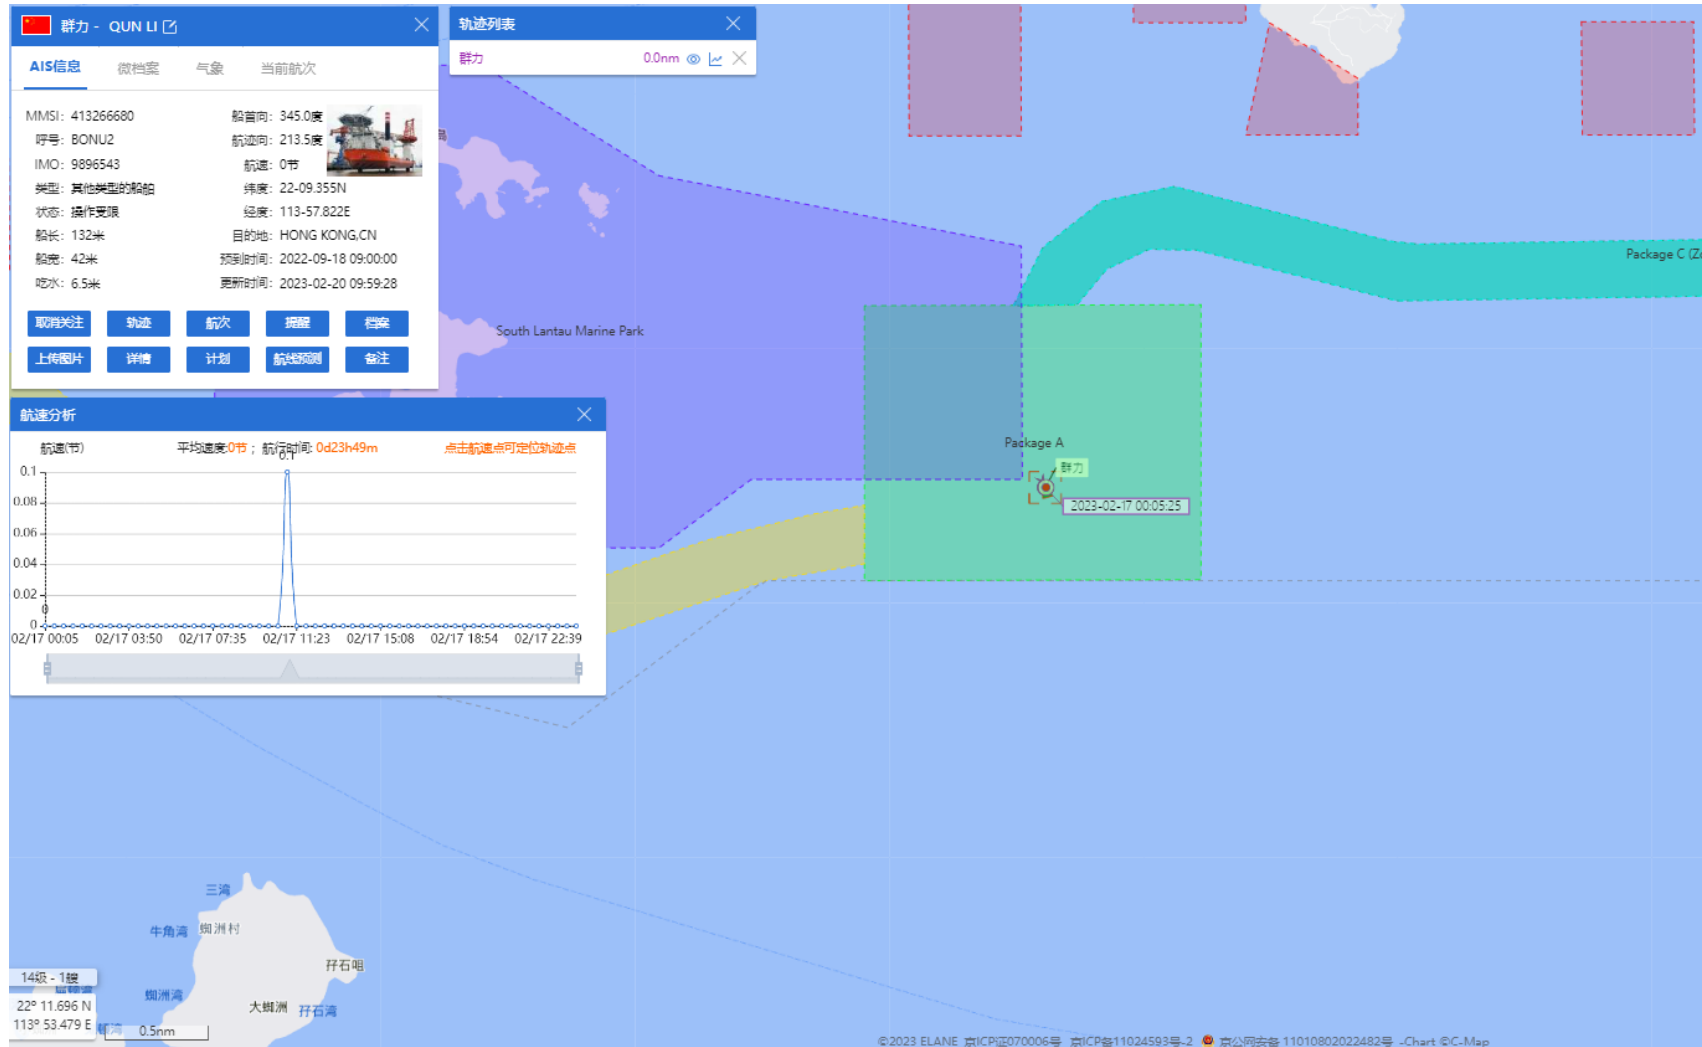

09-02-2023

QUN LI (Special Purpose Vessel) Historical Data Records (5-11 Feb 2023)

10-02-2023

QUN LI (Special Purpose Vessel) Historical Data Records (5-11 Feb 2023)

11-02-2023

QUN LI (Special Purpose Vessel) Historical Data Records (12-18 Feb 2023)

12-02-2023

QUN LI (Special Purpose Vessel) Historical Data Records (12-18 Feb 2023)

13-02-2023

QUN LI (Special Purpose Vessel) Historical Data Records (12-18 Feb 2023)

14-02-2023

QUN LI (Special Purpose Vessel) Historical Data Records (12-18 Feb 2023)

15-02-2023

QUN LI (Special Purpose Vessel) Historical Data Records (12-18 Feb 2023)

16-02-2023

QUN LI (Special Purpose Vessel) Historical Data Records (12-18 Feb 2023)

17-02-2023

QUN LI (Special Purpose Vessel) Historical Data Records (12-18 Feb 2023)

18-02-2023

QUN LI (Special Purpose Vessel) Historical Data Records (19-28 Feb 2023)

19-02-2023

QUN LI (Special Purpose Vessel) Historical Data Records (19-28 Feb 2023)

20-02-2023

QUN LI (Special Purpose Vessel) Historical Data Records (19-28 Feb 2023)