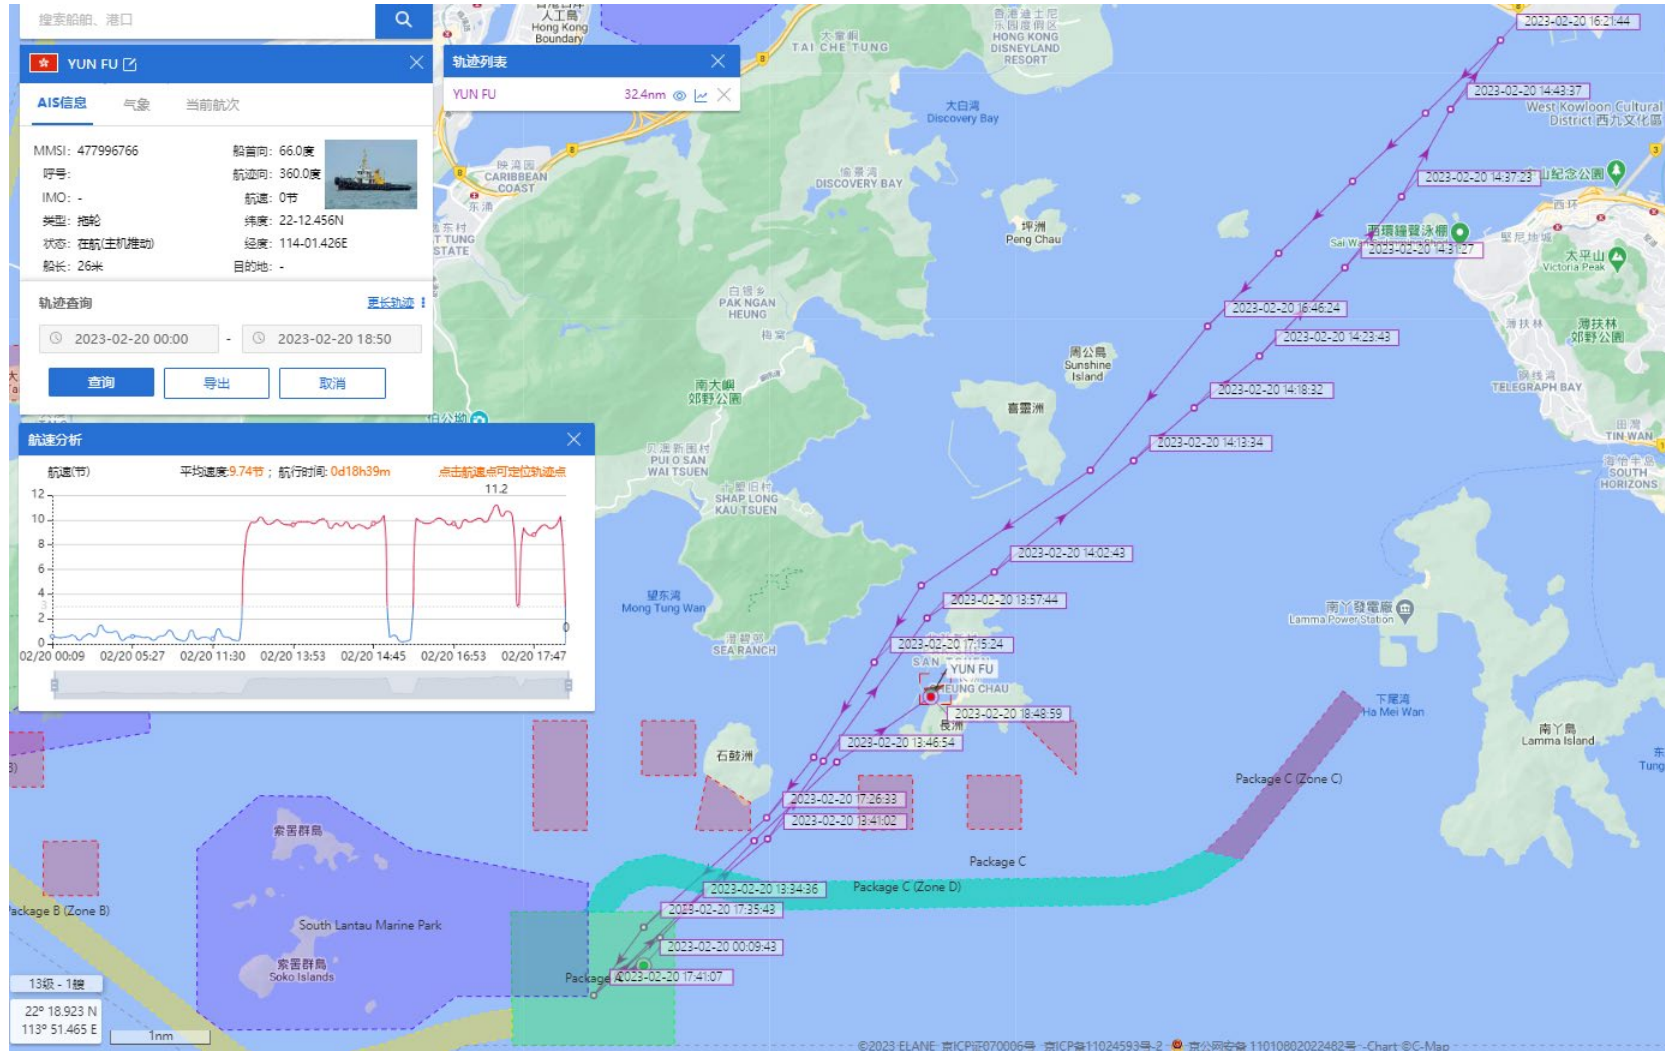

11-02-2023

Yun Fu (Tug Boat) Historical Data Records (12-18 Feb 2023)

12-02-2023

Yun Fu (Tug Boat) Historical Data Records (12-18 Feb 2023)

13-02-2023

Yun Fu (Tug Boat)

Historical Data Records (12-18 Feb 2023)

14-02-2023

Yun Fu (Tug Boat)

Historical Data Records (12-18 Feb 2023)

17-02-2023

Yun Fu (Tug Boat) Historical Data Records (12-18 Feb 2023)

18-02-2023

Yun Fu (Tug Boat) Historical Data Records (19-28 Feb 2023)

20-02-2023

Yun Fu (Tug Boat) Historical Data Records (19-28 Feb 2023)

21-02-2023

Yun Fu (Tug Boat)

Historical Data Records (19-28 Feb 2023)

22-02-2023

Yun Fu (Tug Boat) Historical Data Records (19-28 Feb 2023)

24-02-2023

Yun Fu (Tug Boat) Historical Data Records (19-28 Feb 2023)

25-02-2023

Yun Fu (Tug Boat)

Historical Data Records (19-28 Feb 2023)

26-02-2023

Yun Fu (Tug Boat) Historical Data Records (19-28 Feb 2023)