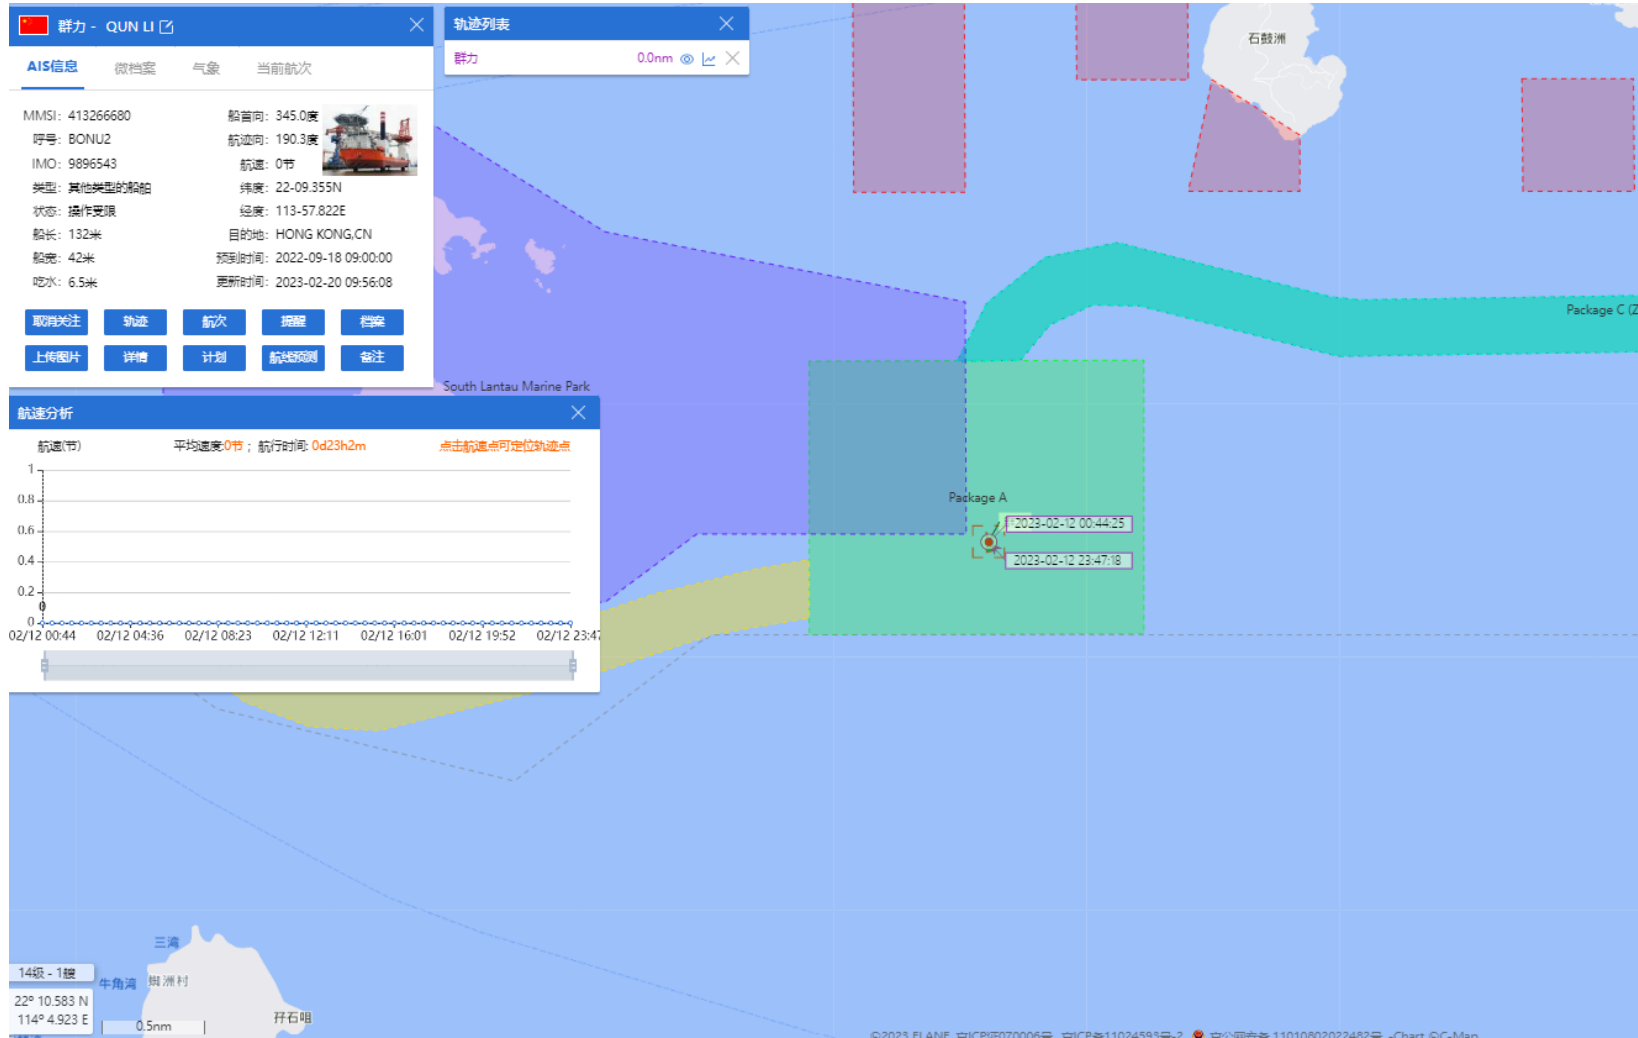

06-02-2023

QUN LI (Special Purpose Vessel) Historical Data Records (5-11 Feb 2023)

07-02-2023

QUN LI (Special Purpose Vessel) Historical Data Records (5-11 Feb 2023)

08-02-2023

QUN LI (Special Purpose Vessel) Historical Data Records (5-11 Feb 2023)

09-02-2023

QUN LI (Special Purpose Vessel) Historical Data Records (5-11 Feb 2023)

10-02-2023

QUN LI (Special Purpose Vessel) Historical Data Records (5-11 Feb 2023)

11-02-2023

QUN LI (Special Purpose Vessel) Historical Data Records (12-18 Feb 2023)

12-02-2023

QUN LI (Special Purpose Vessel) Historical Data Records (12-18 Feb 2023)

13-02-2023

QUN LI (Special Purpose Vessel) Historical Data Records (12-18 Feb 2023)

14-02-2023

QUN LI (Special Purpose Vessel) Historical Data Records (12-18 Feb 2023)

15-02-2023

QUN LI (Special Purpose Vessel) Historical Data Records (12-18 Feb 2023)

16-02-2023

QUN LI (Special Purpose Vessel) Historical Data Records (12-18 Feb 2023)

17-02-2023

QUN LI (Special Purpose Vessel) Historical Data Records (12-18 Feb 2023)