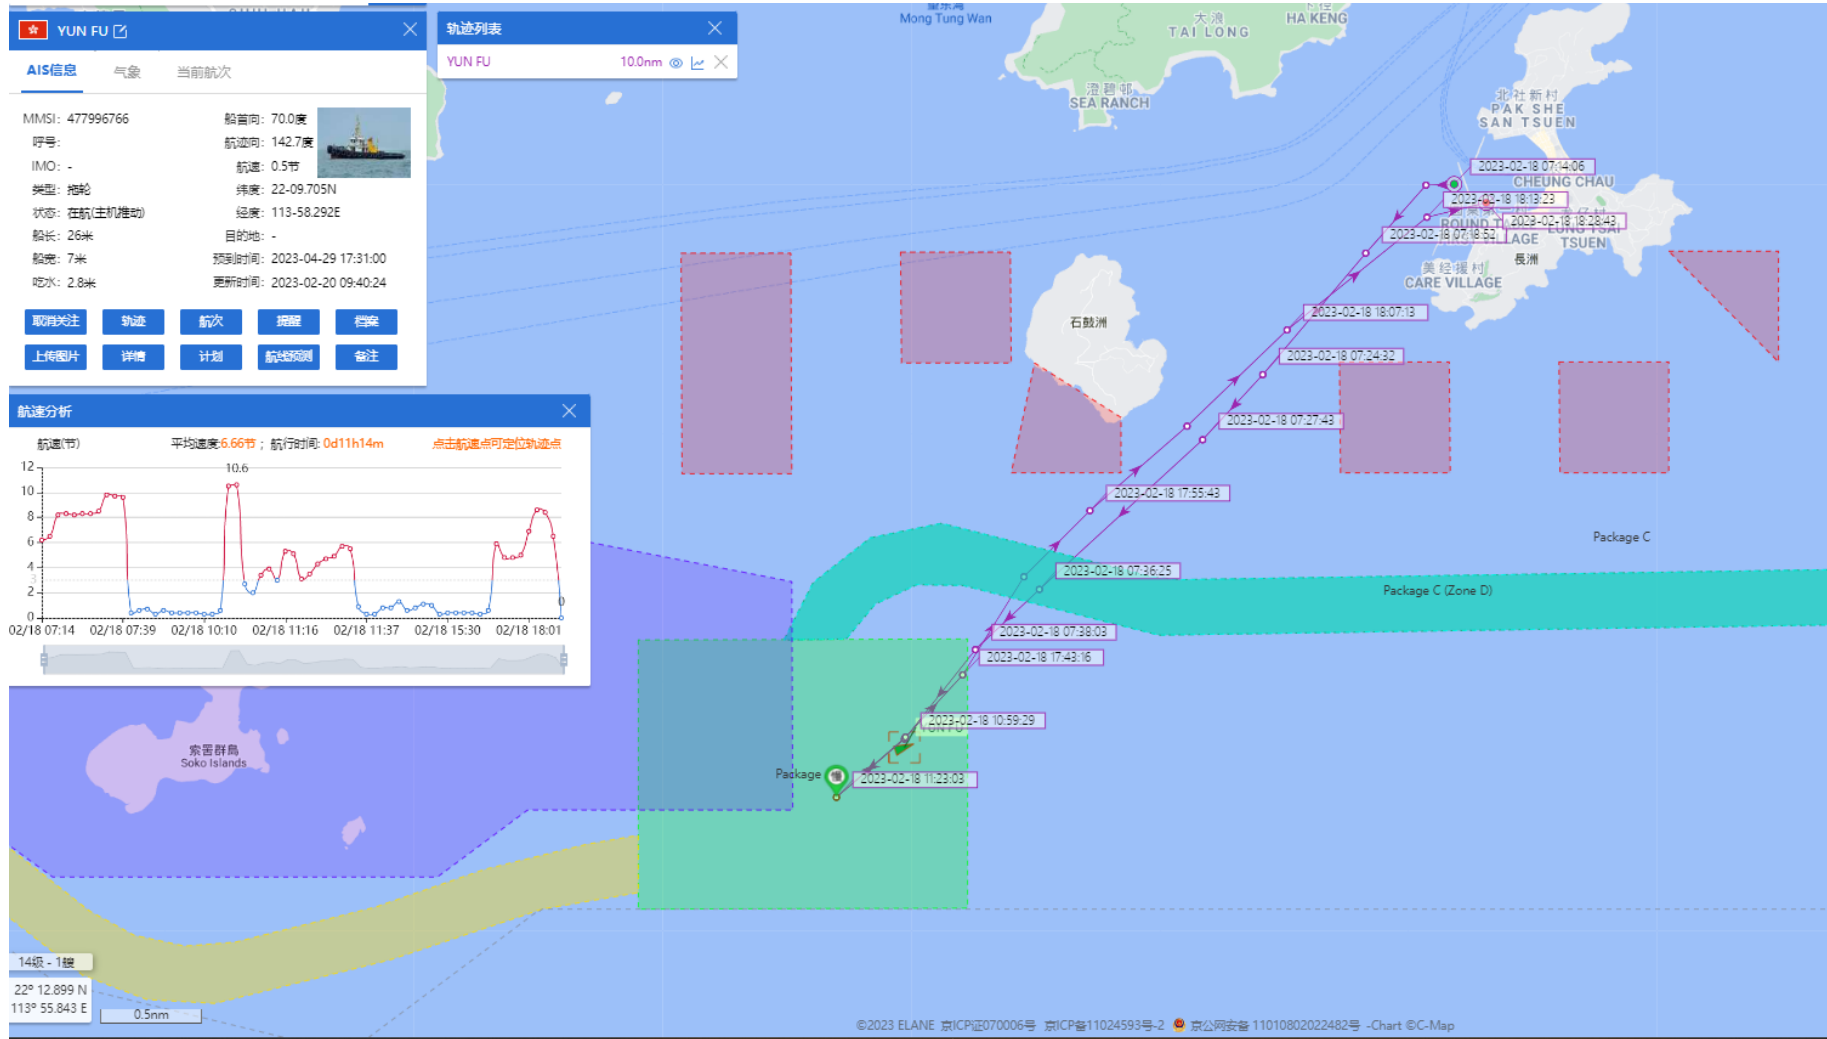

14-02-2023

Yun Fu (Tug Boat)

Historical Data Records (12-18 Feb 2023)

17-02-2023

Yun Fu (Tug Boat) Historical Data Records (12-18 Feb 2023)

18-02-2023

Yun Fu (Tug Boat) Historical Data Records (19-28 Feb 2023)

20-02-2023

Yun Fu (Tug Boat) Historical Data Records (19-28 Feb 2023)

21-02-2023

Yun Fu (Tug Boat)

Historical Data Records (19-28 Feb 2023)

22-02-2023

Yun Fu (Tug Boat) Historical Data Records (19-28 Feb 2023)

24-02-2023

Yun Fu (Tug Boat) Historical Data Records (19-28 Feb 2023)

25-02-2023

Yun Fu (Tug Boat)

Historical Data Records (19-28 Feb 2023)

26-02-2023

Yun Fu (Tug Boat) Historical Data Records (19-28 Feb 2023)