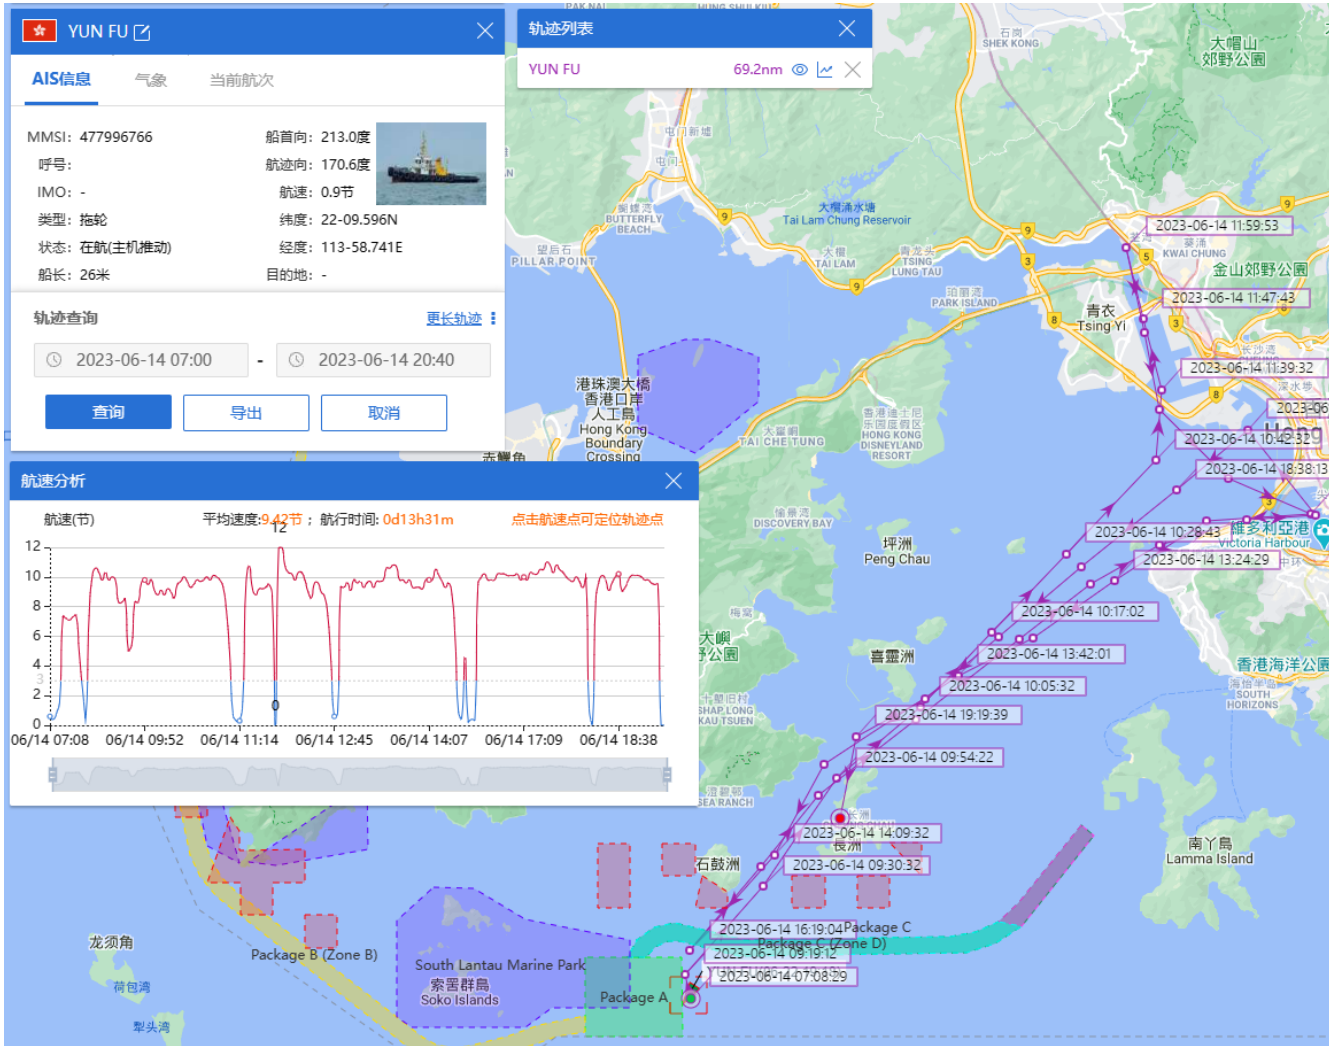

Yun Fu (Tug Boat)

Historical Data Records (12 Jun - 18 Jun 2023)

14-06-2023