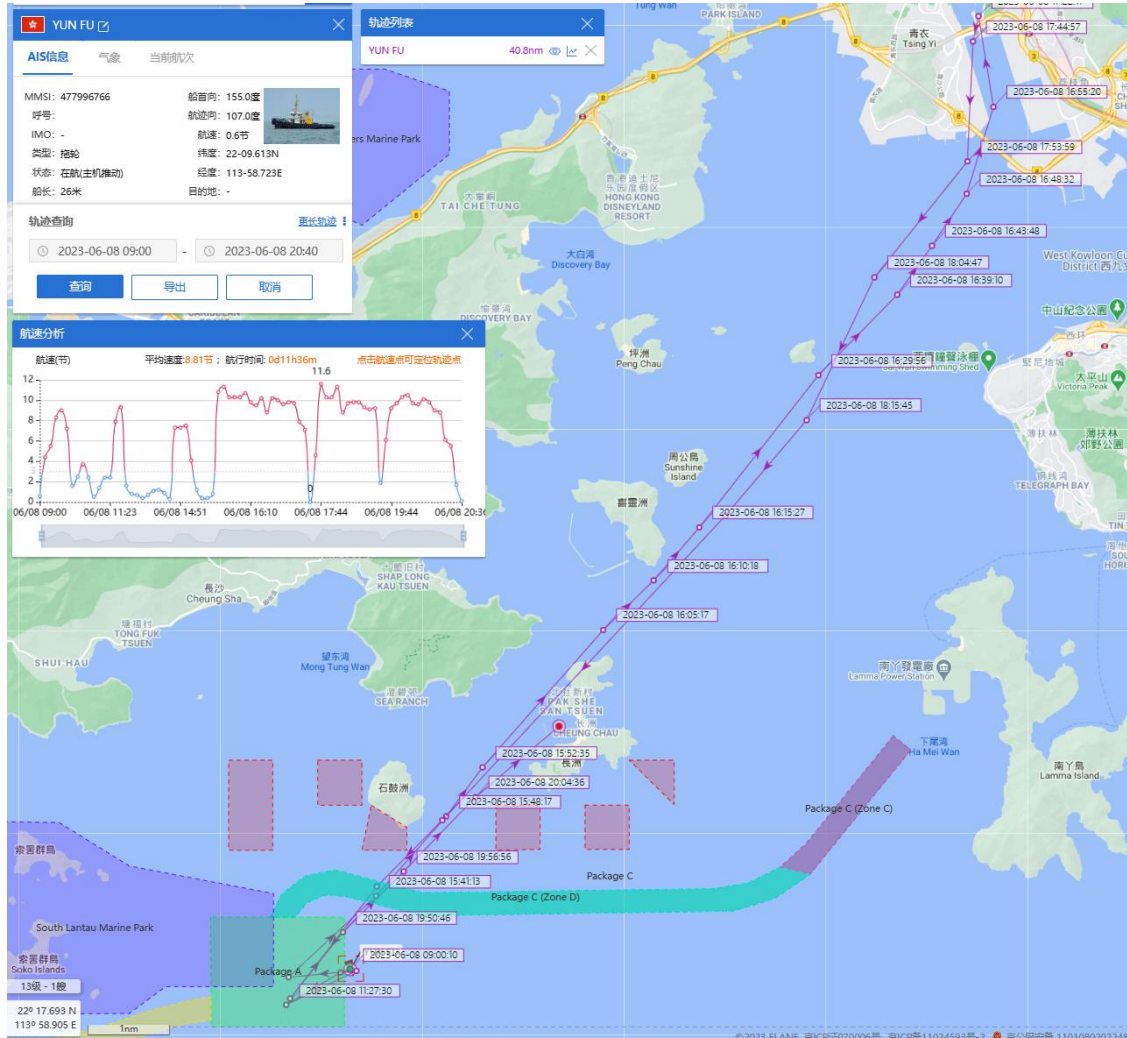

Yun Fu (Tug Boat) Historical Data Records (05 Jun - 11 Jun 2023)

08-06-2023