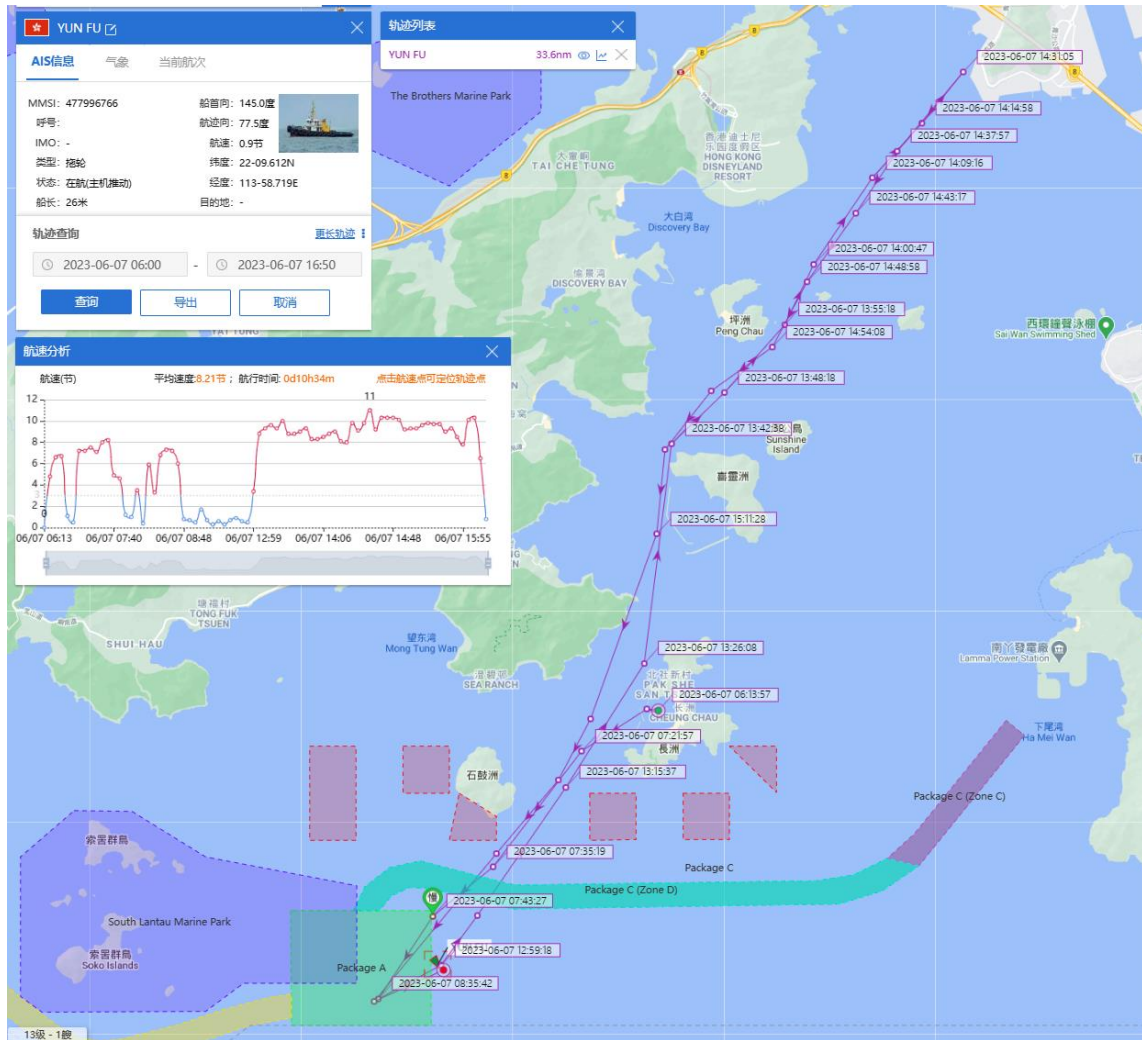

Yun Fu (Tug Boat) Historical Data Records (05 Jun - 11 Jun 2023)

07-06-2023