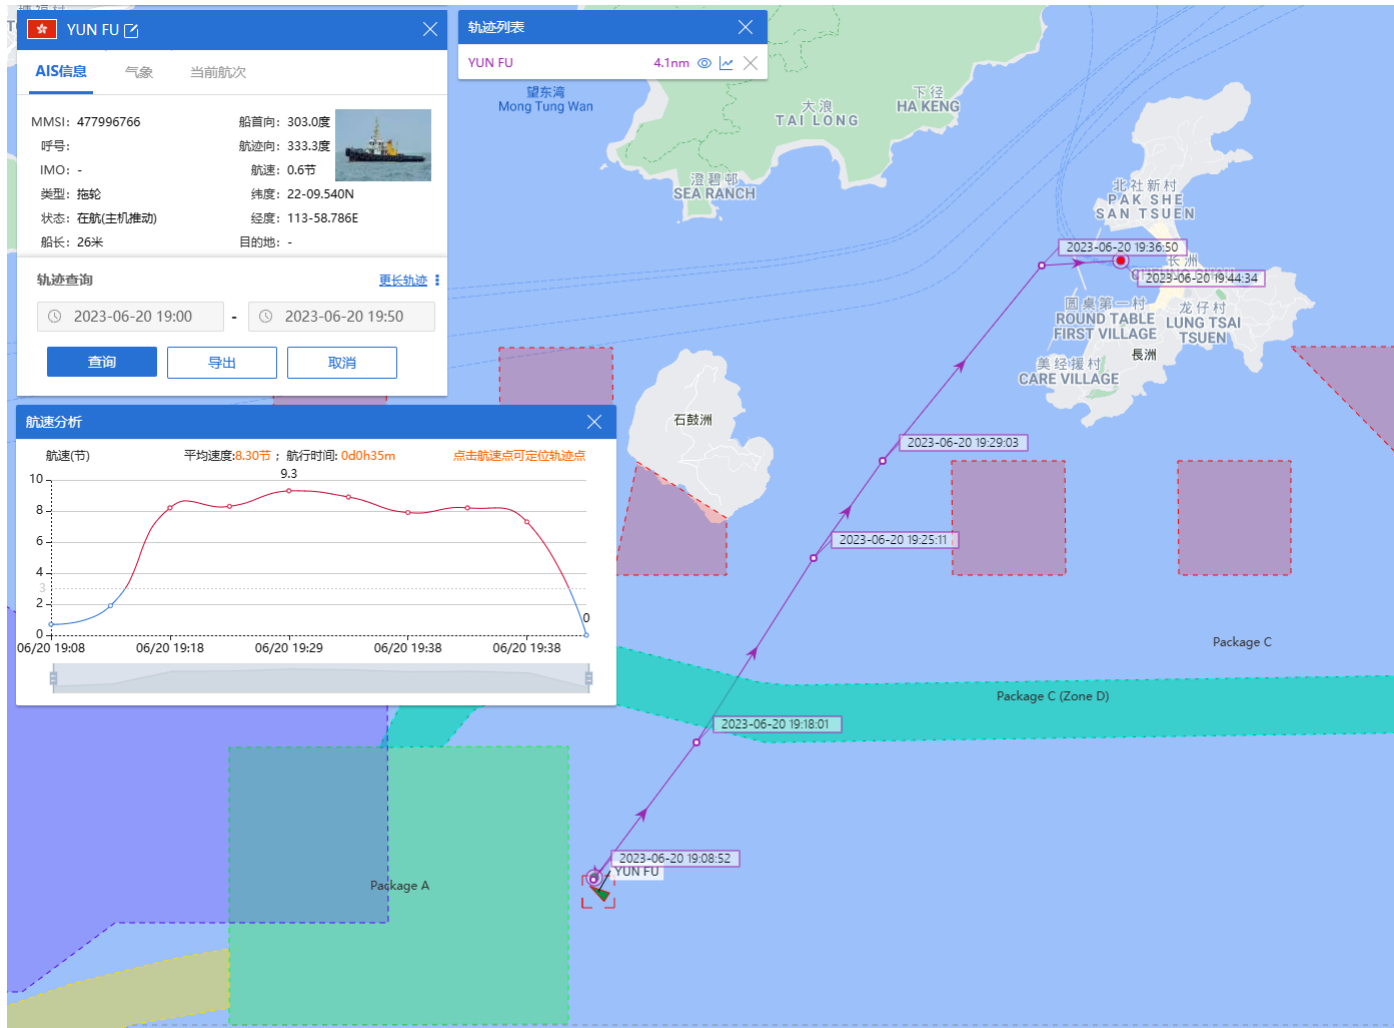

# Yun Fu (Tug Boat)

## Historical Data Records (12 Jun - 18 Jun 2023)

18-06-2023

# Yun Fu (Tug Boat) Historical Data Records (19 Jun - 22 Jun 2023)

19-06-2023

# Yun Fu (Tug Boat) Historical Data Records (19 Jun - 22 Jun 2023)

20-06-2023