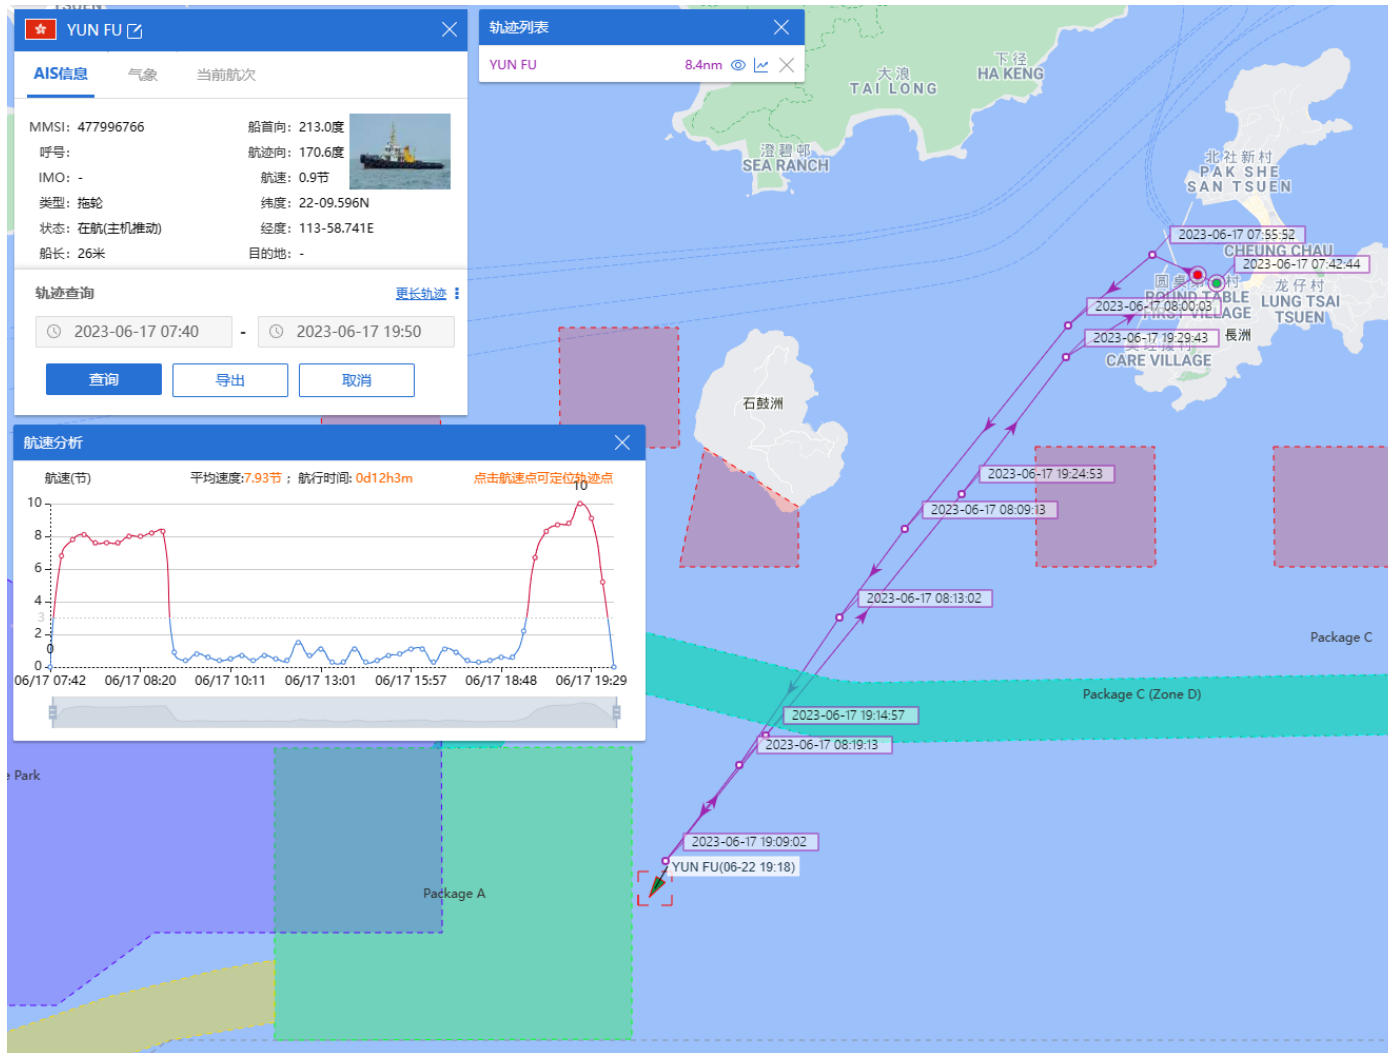

# Yun Fu (Tug Boat)

## Historical Data Records (12 Jun - 18 Jun 2023)

14-06-2023

# Yun Fu (Tug Boat) Historical Data Records (12 Jun - 18 Jun 2023)

15-06-2023

# Yun Fu (Tug Boat) Historical Data Records (12 Jun - 18 Jun 2023)

17-06-2023