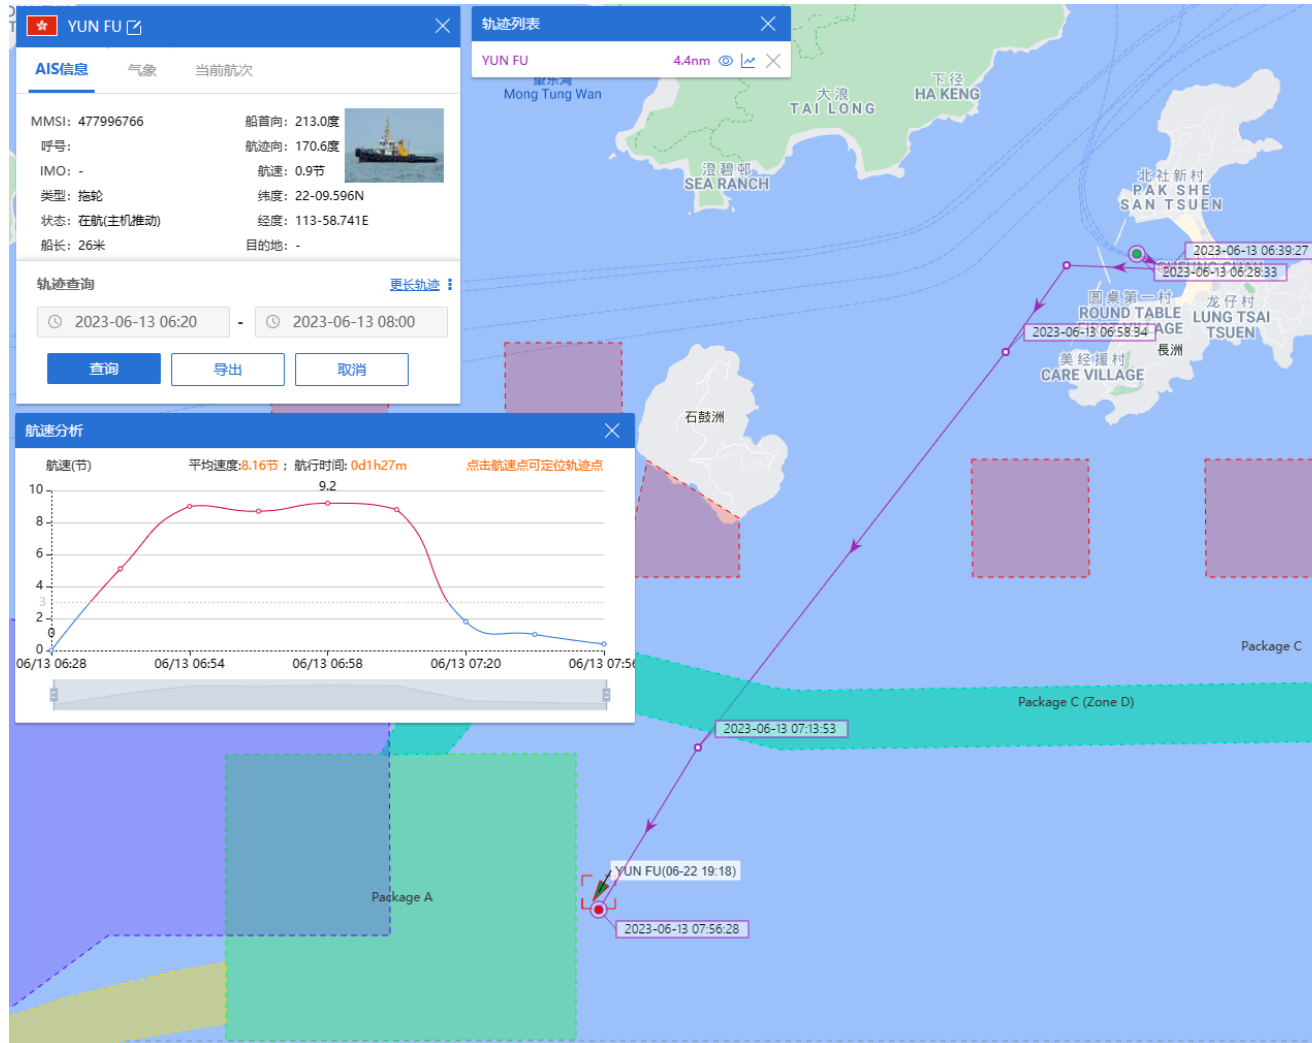

# Yun Fu (Tug Boat)

## Historical Data Records (05 Jun - 11 Jun 2023)

11-06-2023

# Yun Fu (Tug Boat) Historical Data Records (12 Jun - 18 Jun 2023)

12-06-2023

# Yun Fu (Tug Boat) Historical Data Records (12 Jun - 18 Jun 2023)

13-06-2023