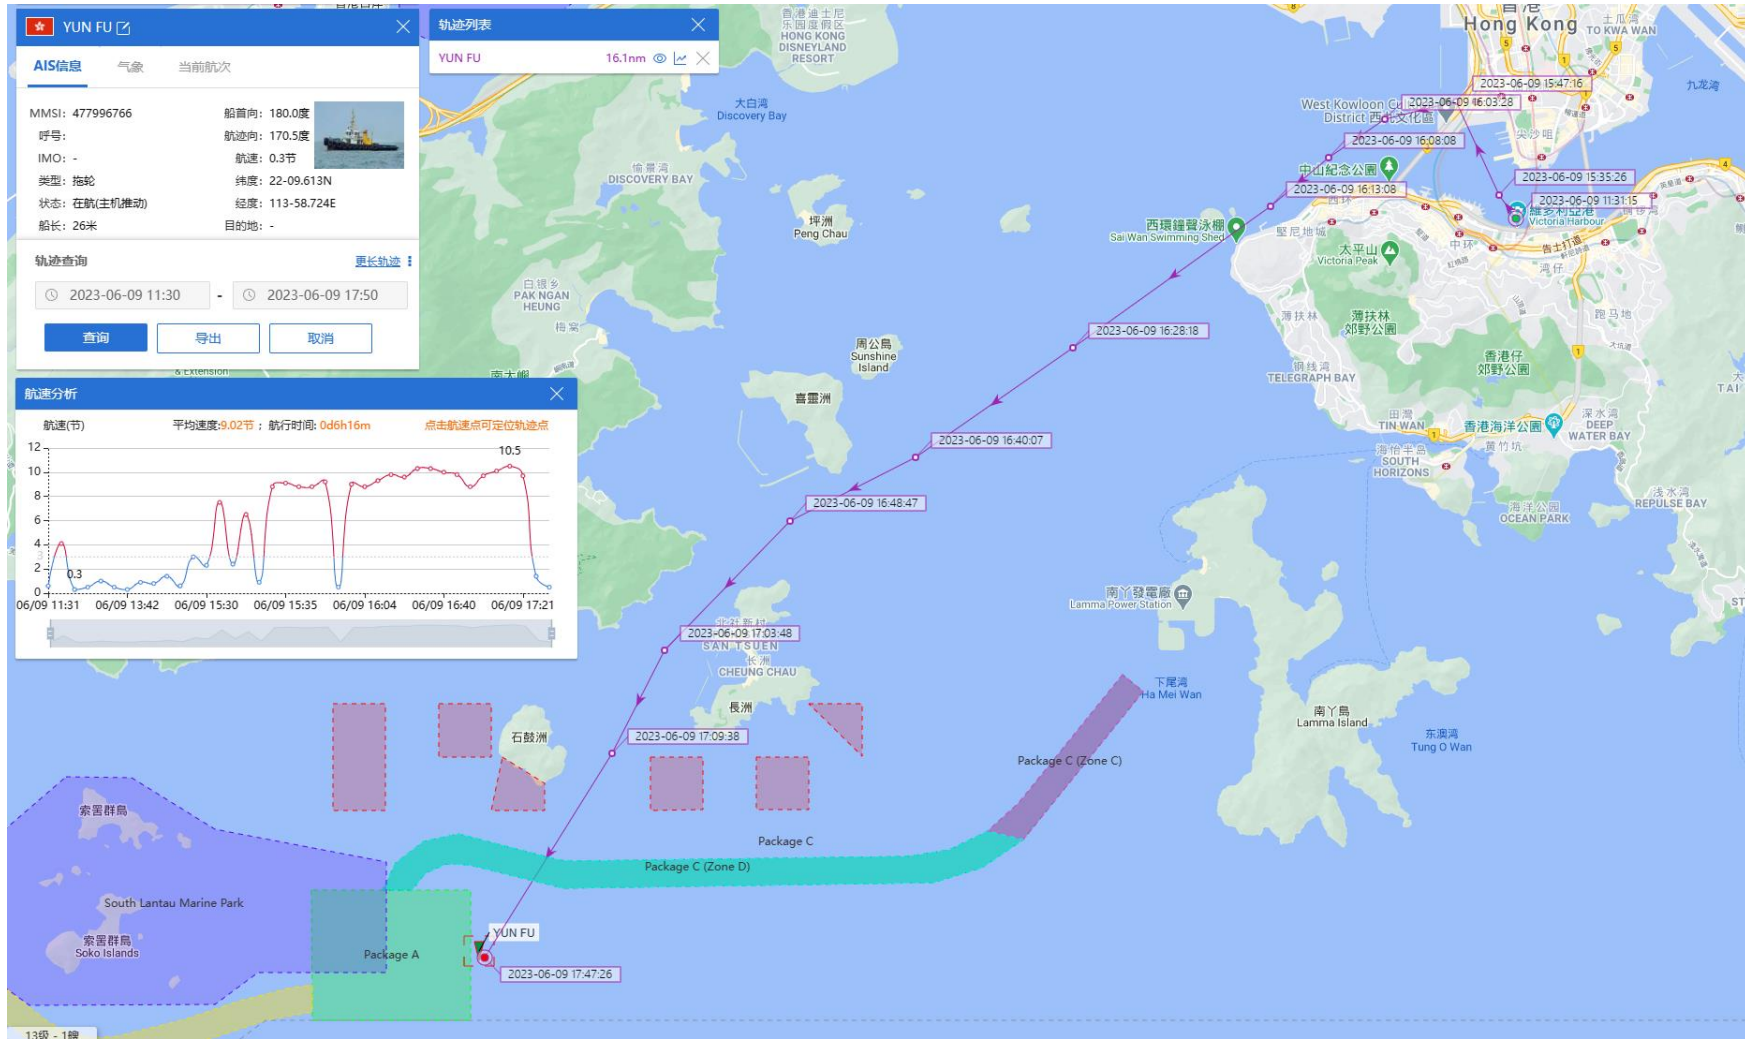

# Yun Fu (Tug Boat) Historical Data Records (05 Jun - 11 Jun 2023)

07-06-2023

# Yun Fu (Tug Boat) Historical Data Records (05 Jun - 11 Jun 2023)

08-06-2023

# Yun Fu (Tug Boat) Historical Data Records (05 Jun - 11 Jun 2023)

09-06-2023