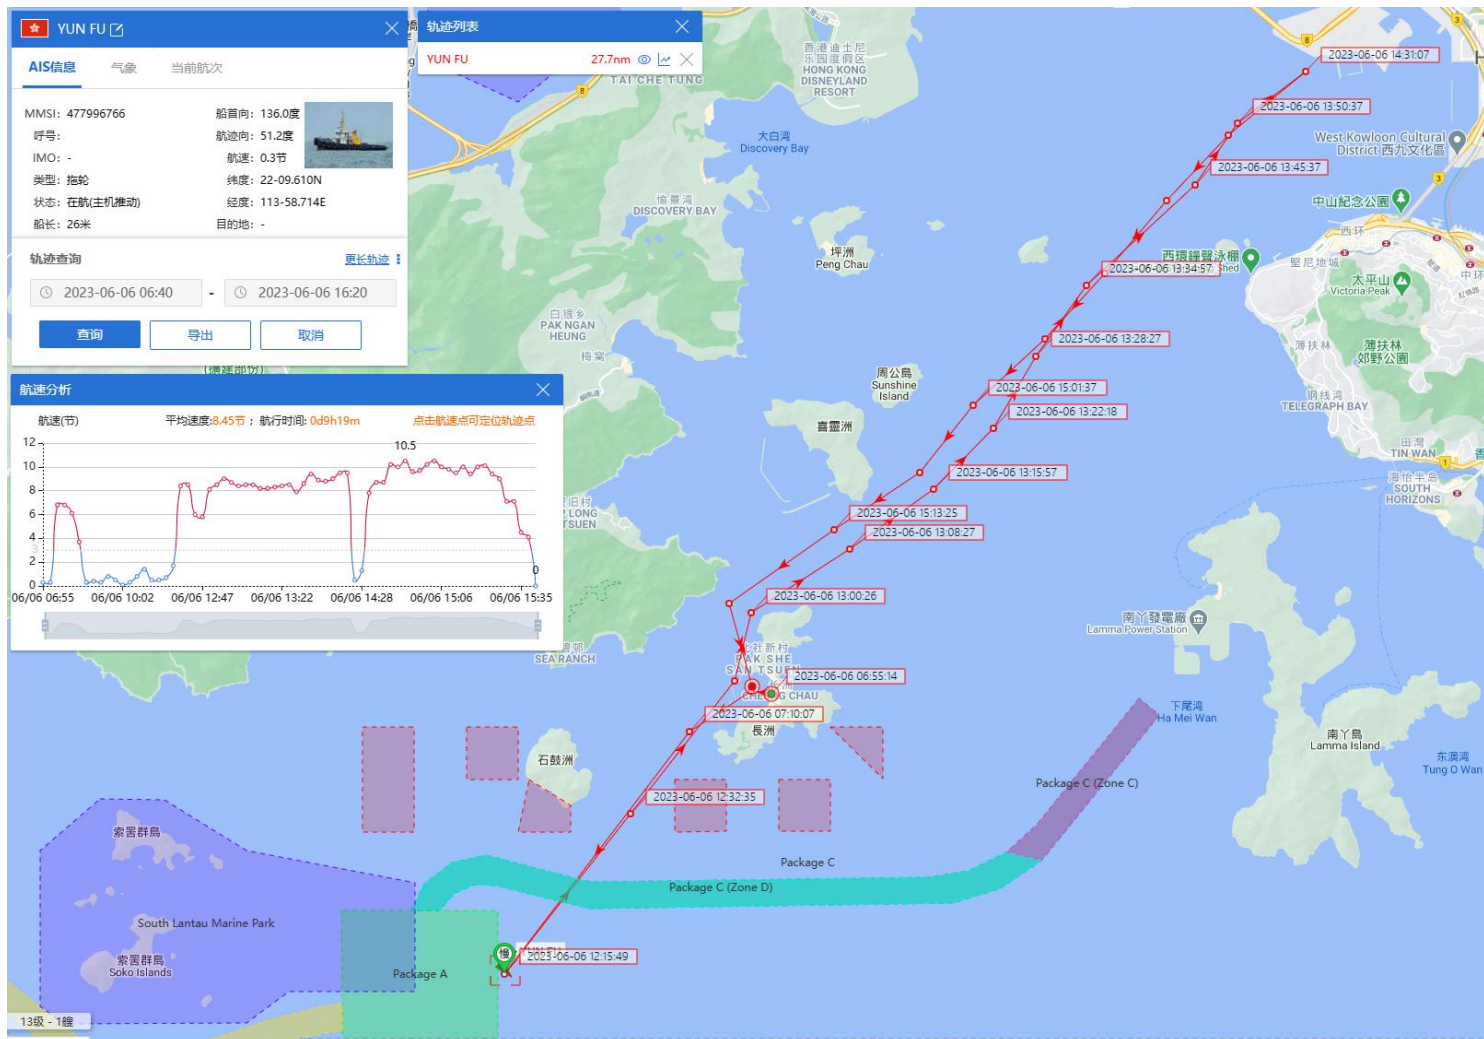

Yun Fu (Tug Boat)

Historical Data Records (05 Jun - 11 Jun 2023)

06-06-2023