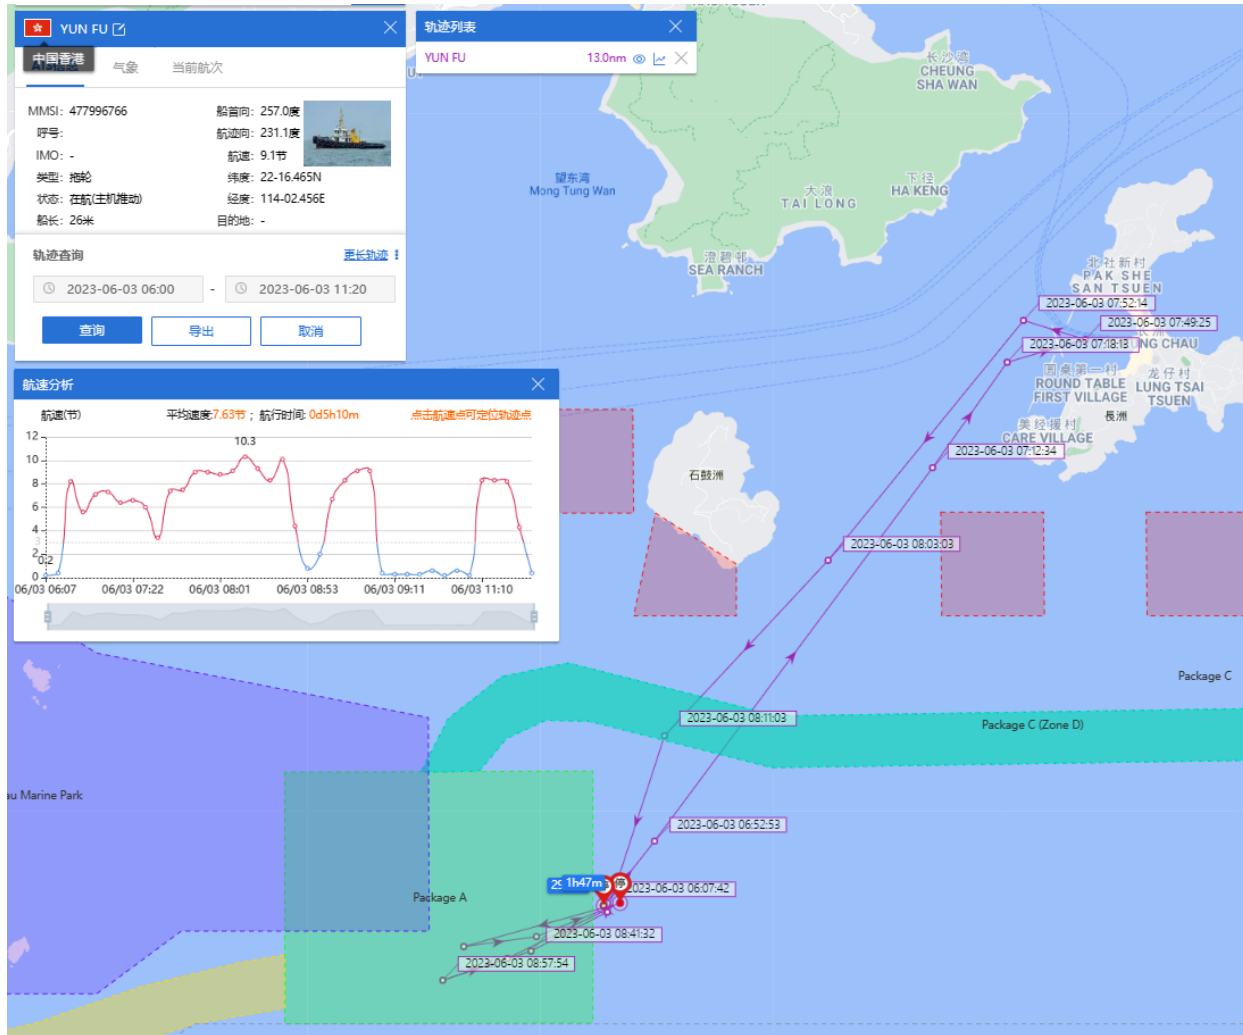

Vessle Name	Working Hours						
	22-Jun-23	23-Jun-23	24-Jun-23	25-Jun-23	26-Jun-23	27-Jun-23	
Yun Fu	06:20-13:50	-	-	-	19:33-21:20	03:40-16:20	

# Yun Fu (Tug Boat) Historical Data Records (29 May-04 Jun 2023)

01-06-2023

# Yun Fu (Tug Boat) Historical Data Records (29 May-04 Jun 2023)

03-06-2023