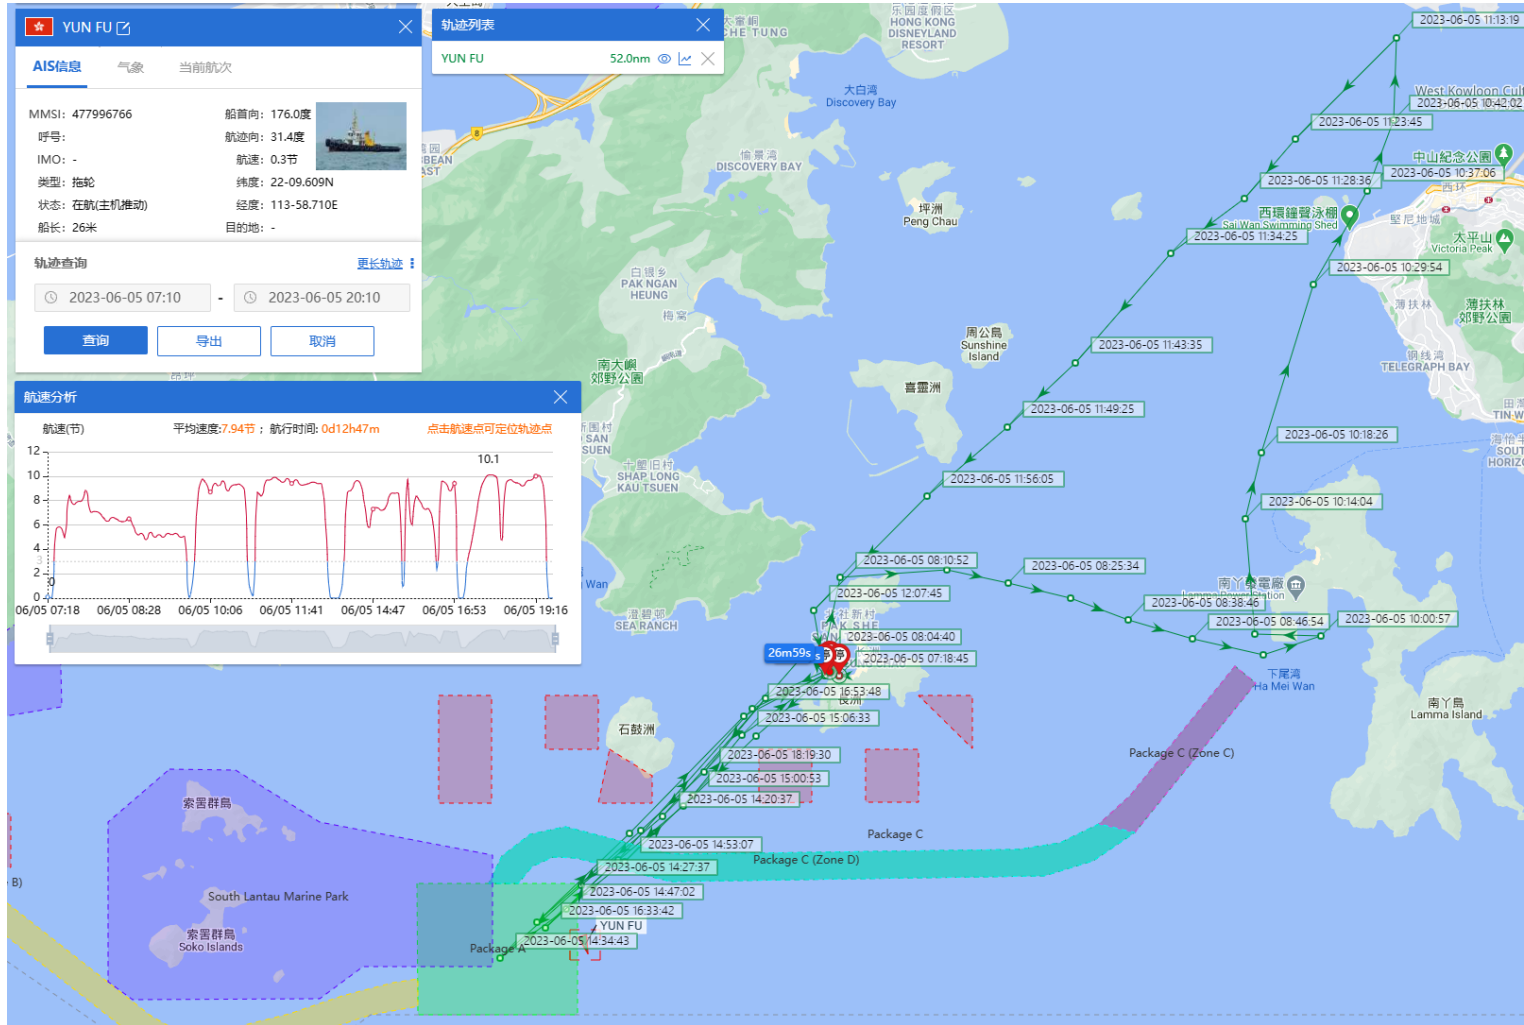

# Yun Fu (Tug Boat) Historical Data Records (29 May-04 Jun 2023)

01-06-2023

# Yun Fu (Tug Boat) Historical Data Records (29 May-04 Jun 2023)

03-06-2023

# Yun Fu (Tug Boat) Historical Data Records (05 Jun - 11 Jun 2023)

05-06-2023