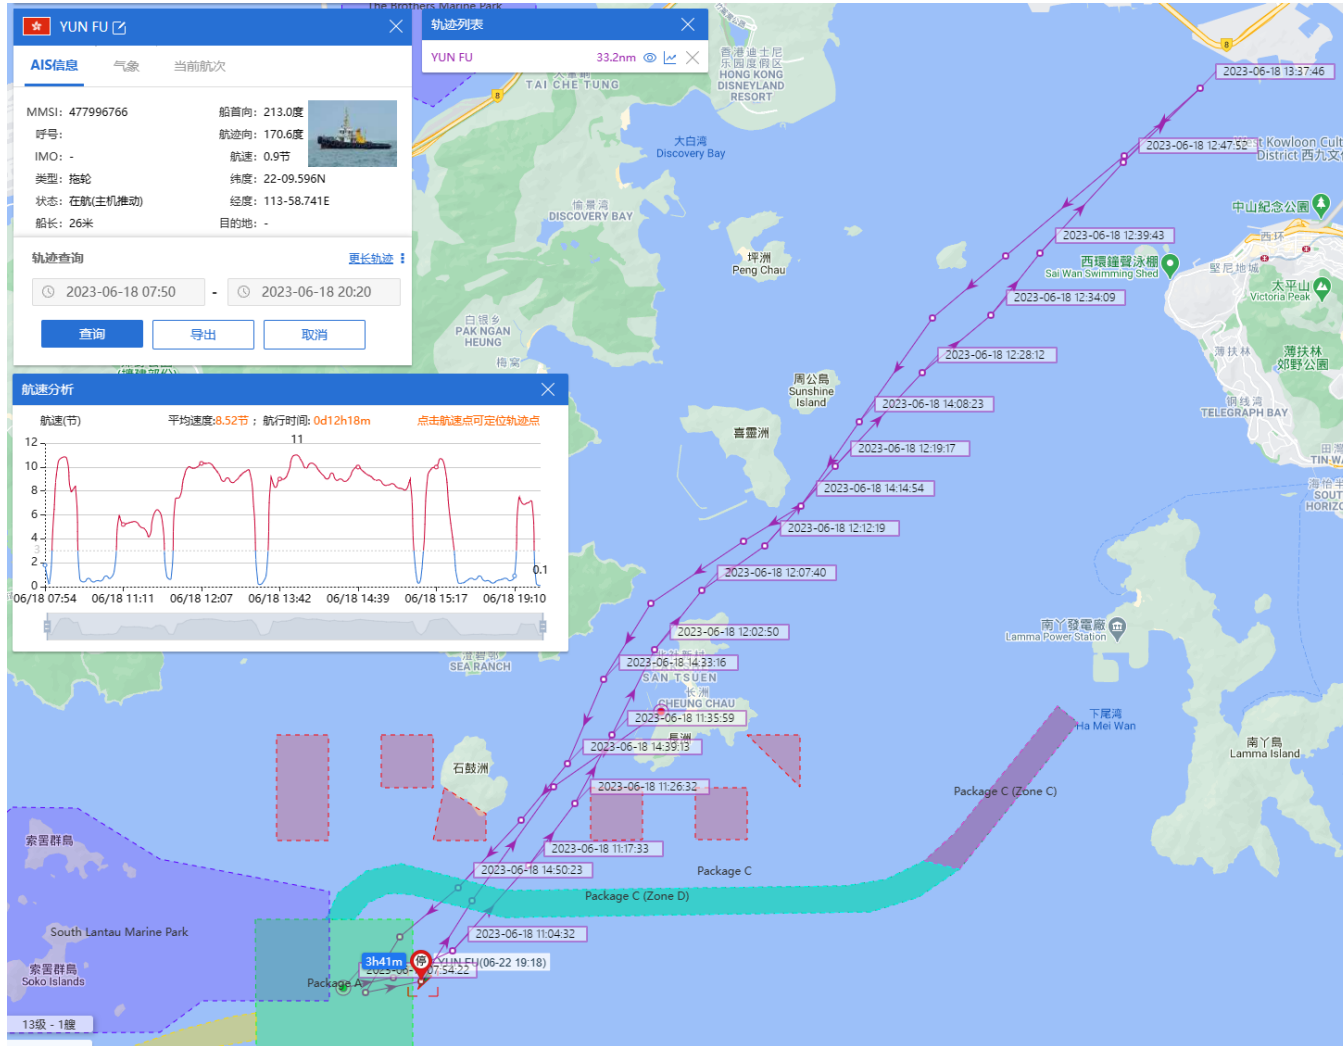

Yun Fu (Tug Boat)

Historical Data Records (12 Jun - 18 Jun 2023)

18-06-2023