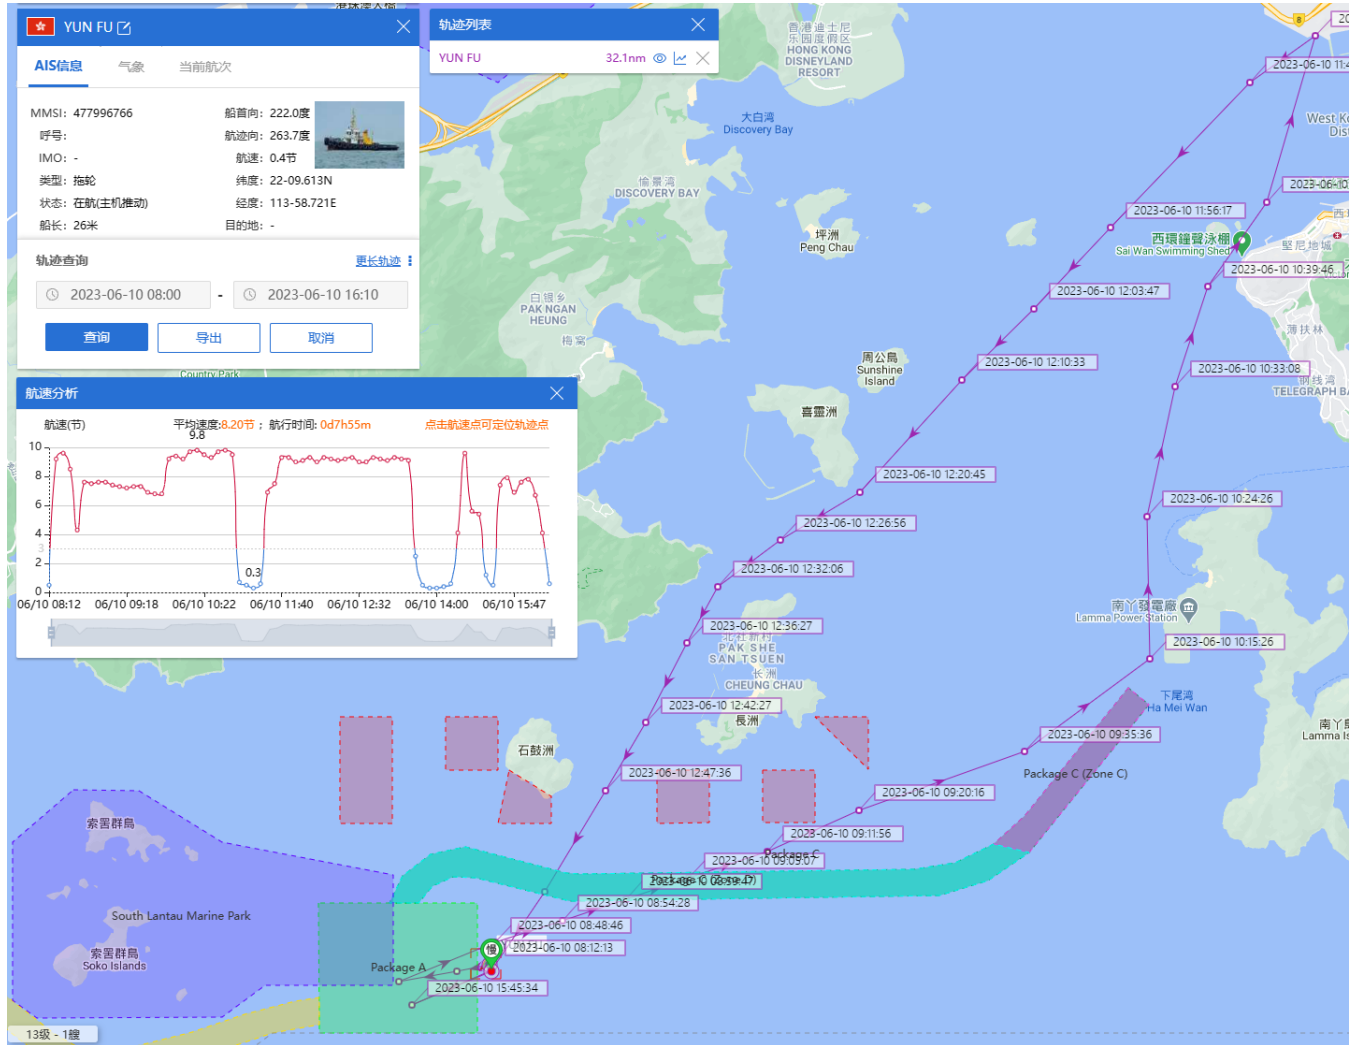

Yun Fu (Tug Boat)

Historical Data Records (05 Jun - 11 Jun 2023)

10-06-2023