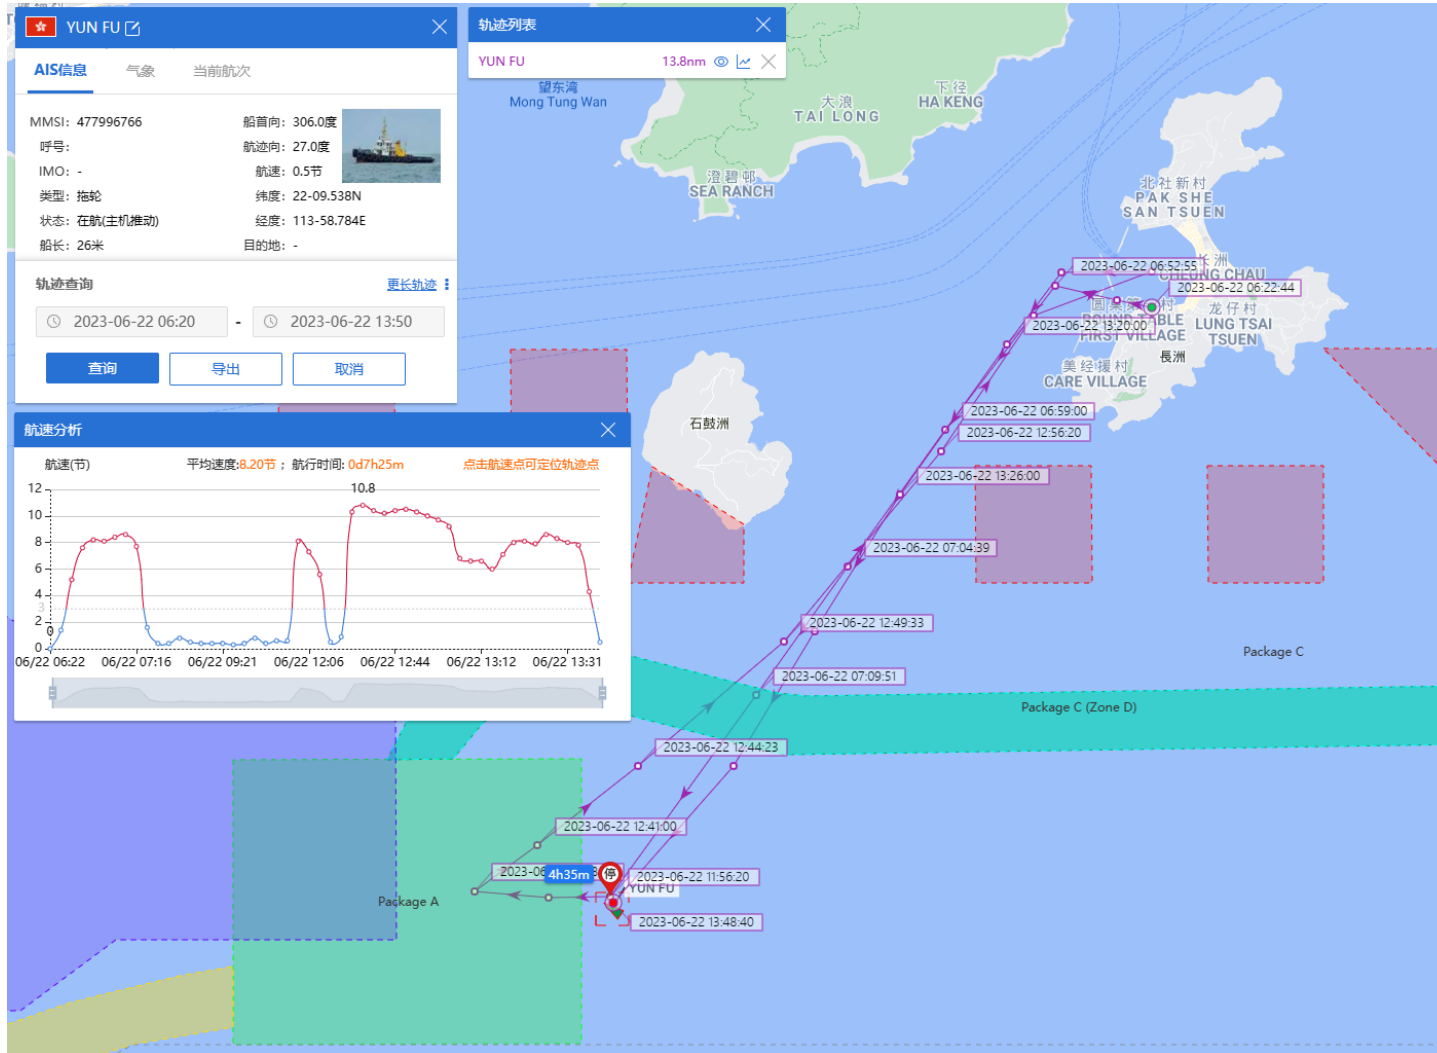

# Yun Fu (Tug Boat) Historical Data Records (19 Jun - 22 Jun 2023)

19-06-2023

# Yun Fu (Tug Boat) Historical Data Records (19 Jun - 22 Jun 2023)

20-06-2023

# Yun Fu (Tug Boat) Historical Data Records (19 Jun - 22 Jun 2023)

21-06-2023

# Yun Fu (Tug Boat) Historical Data Records (19 Jun - 22 Jun 2023)

22-06-2023