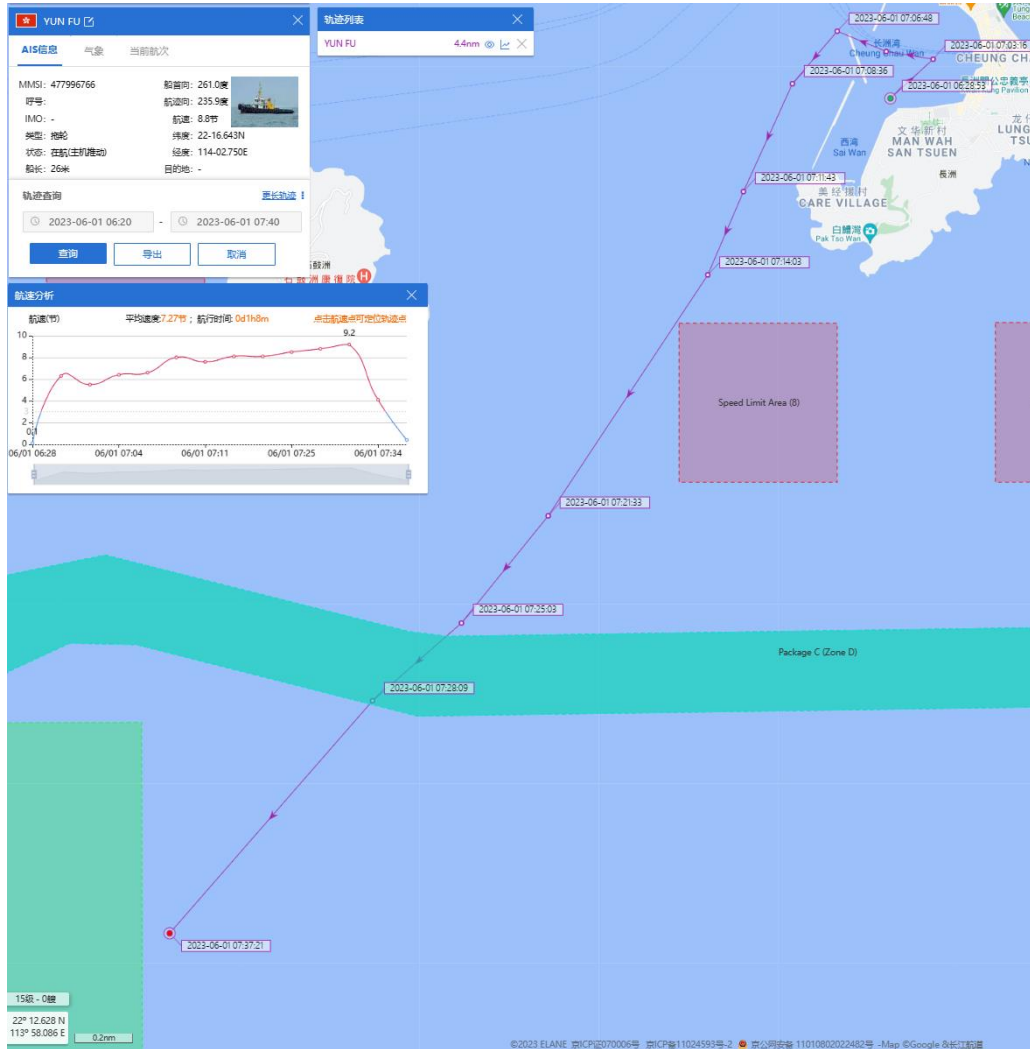

Yun Fu (Tug Boat) Historical Data Records (29 May-04 Jun 2023)

01-06-2023