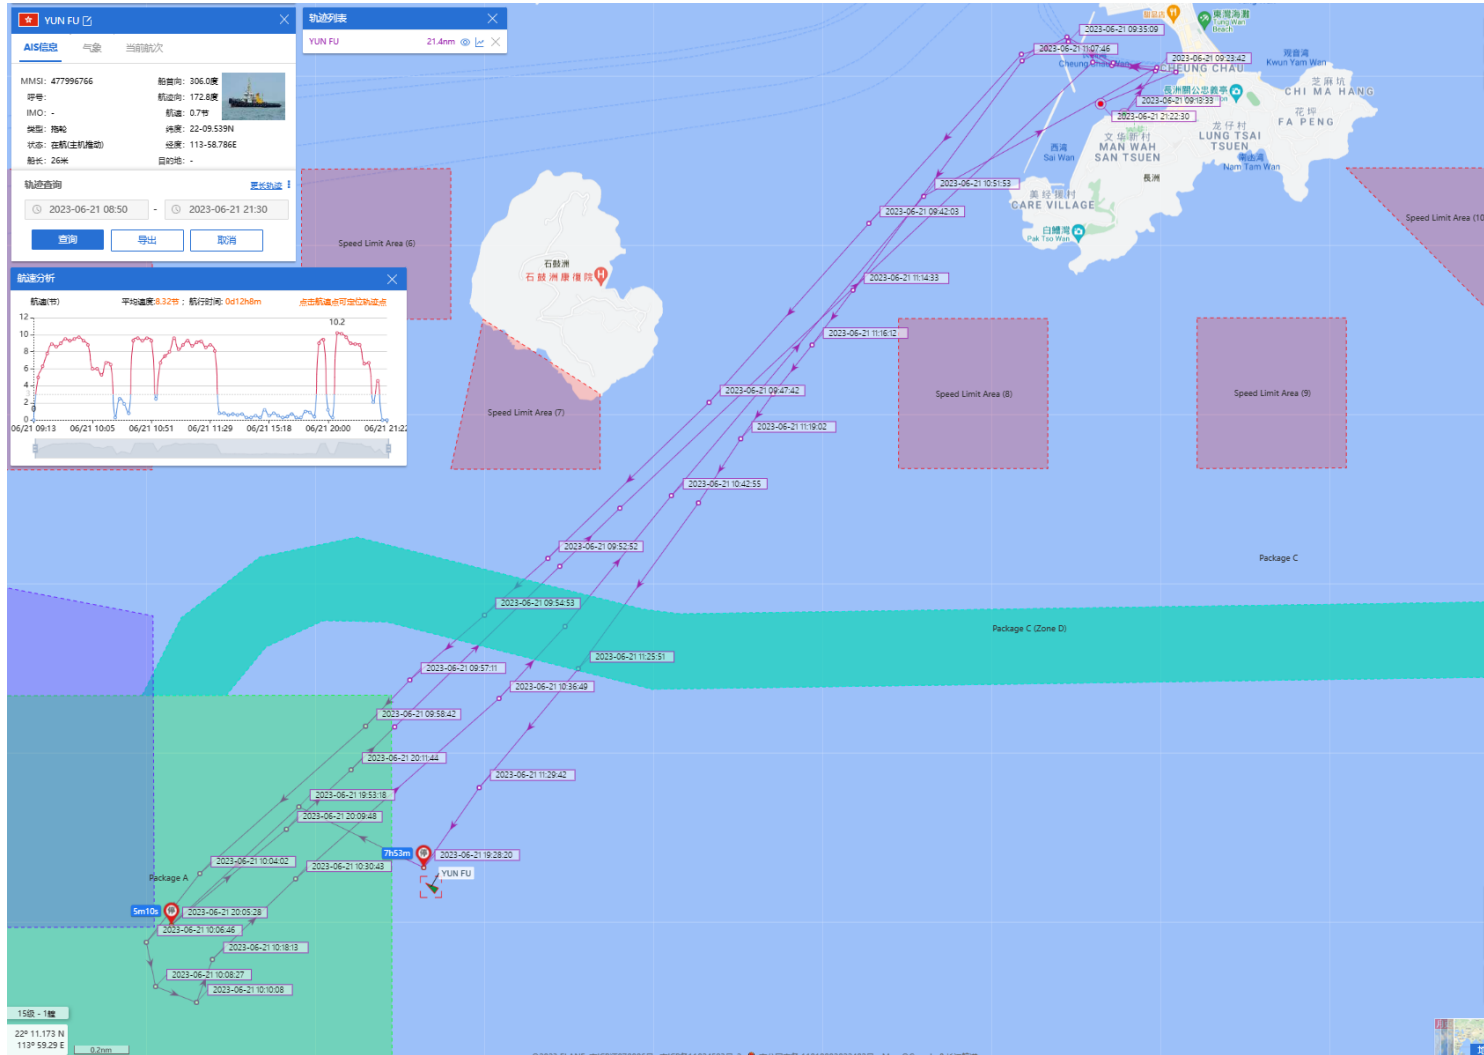

# Yun Fu (Tug Boat) Historical Data Records (19 Jun - 22 Jun 2023)

19-06-2023

# Yun Fu (Tug Boat) Historical Data Records (19 Jun - 22 Jun 2023)

20-06-2023

# Yun Fu (Tug Boat) Historical Data Records (19 Jun - 22 Jun 2023)

21-06-2023