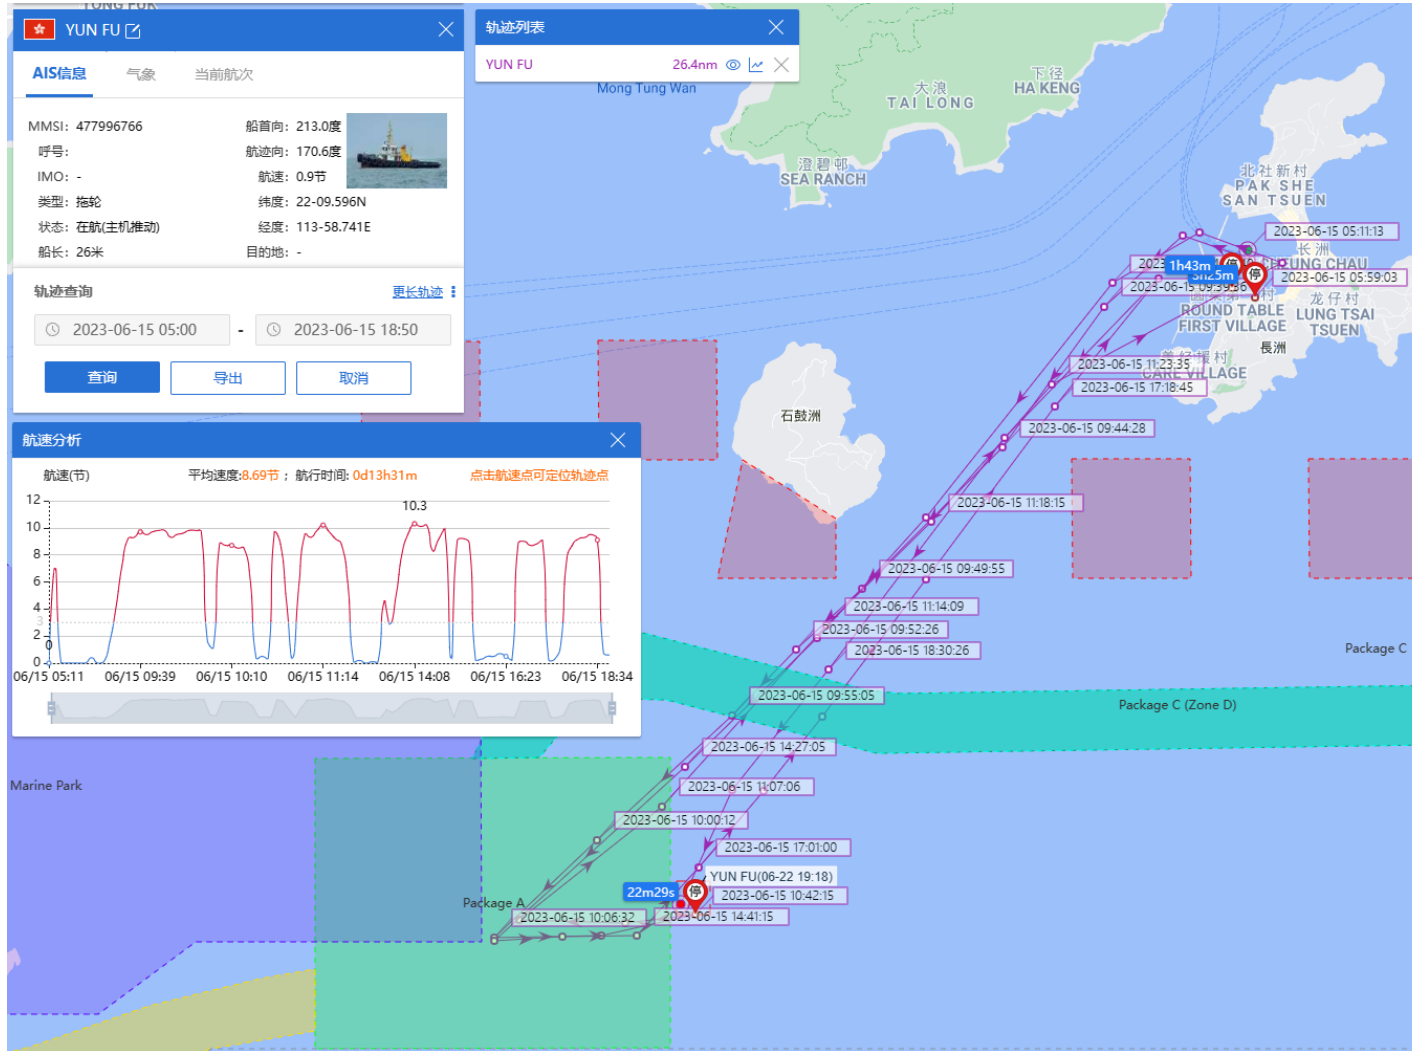

# Yun Fu (Tug Boat) Historical Data Records (12 Jun - 18 Jun 2023)

13-06-2023

# Yun Fu (Tug Boat)

## Historical Data Records (12 Jun - 18 Jun 2023)

14-06-2023

# Yun Fu (Tug Boat) Historical Data Records (12 Jun - 18 Jun 2023)

15-06-2023