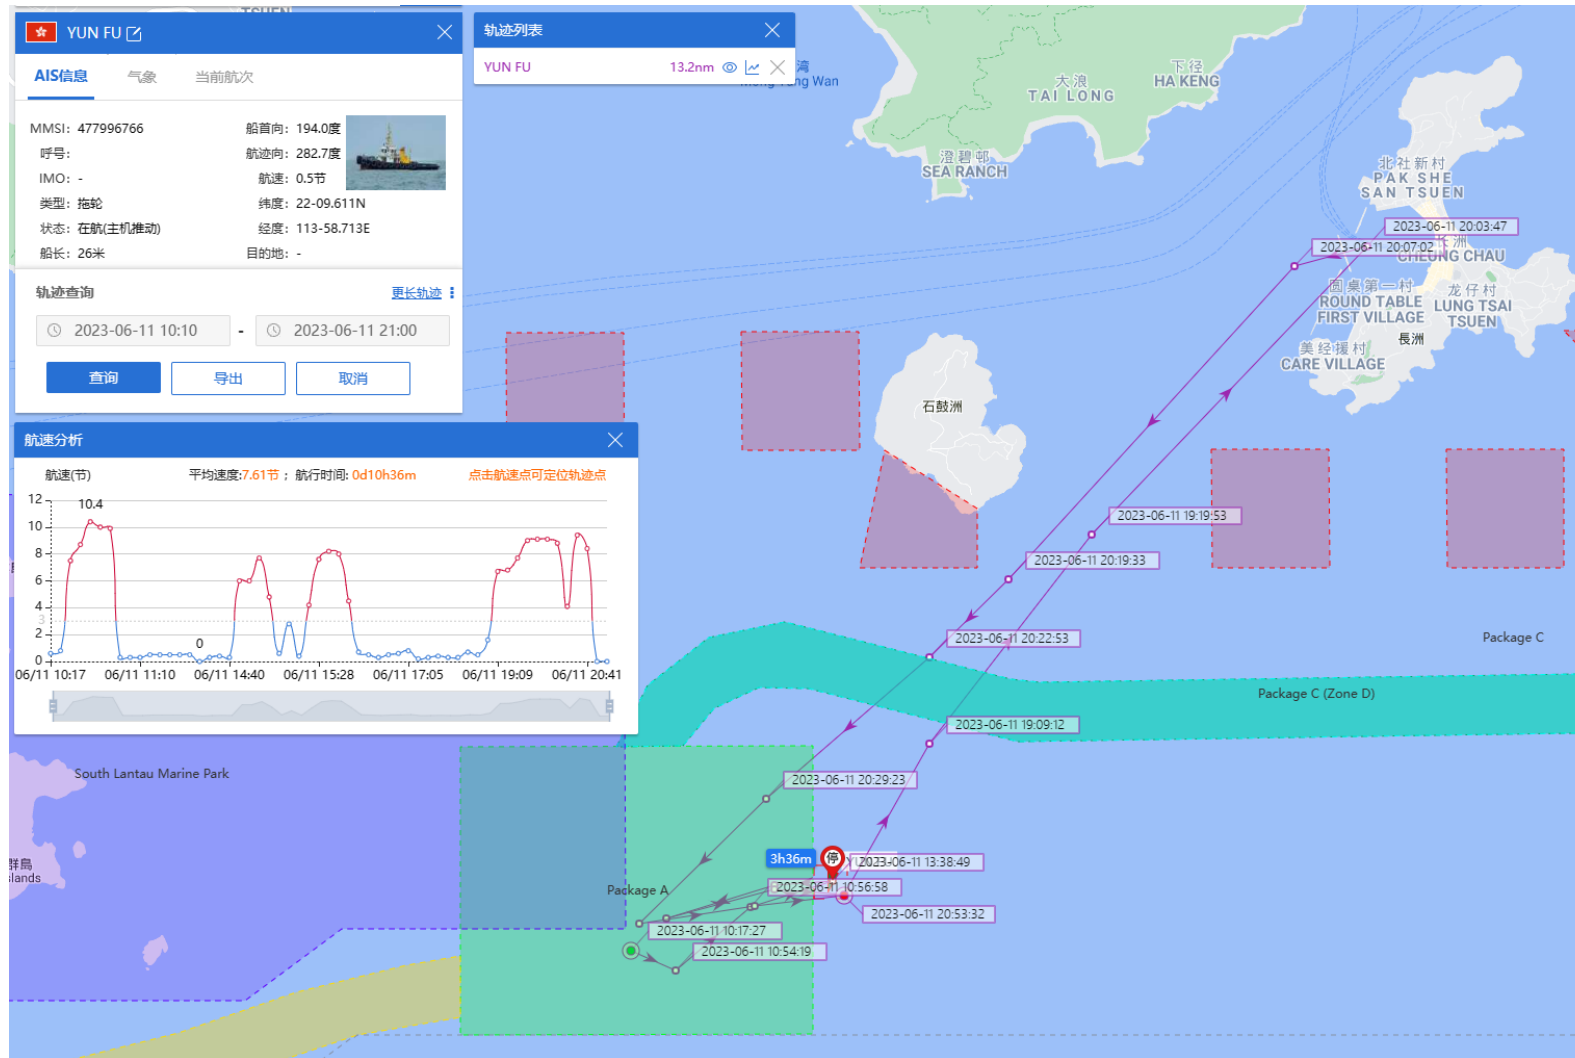

Yun Fu (Tug Boat)

Historical Data Records (05 Jun - 11 Jun 2023)

11-06-2023