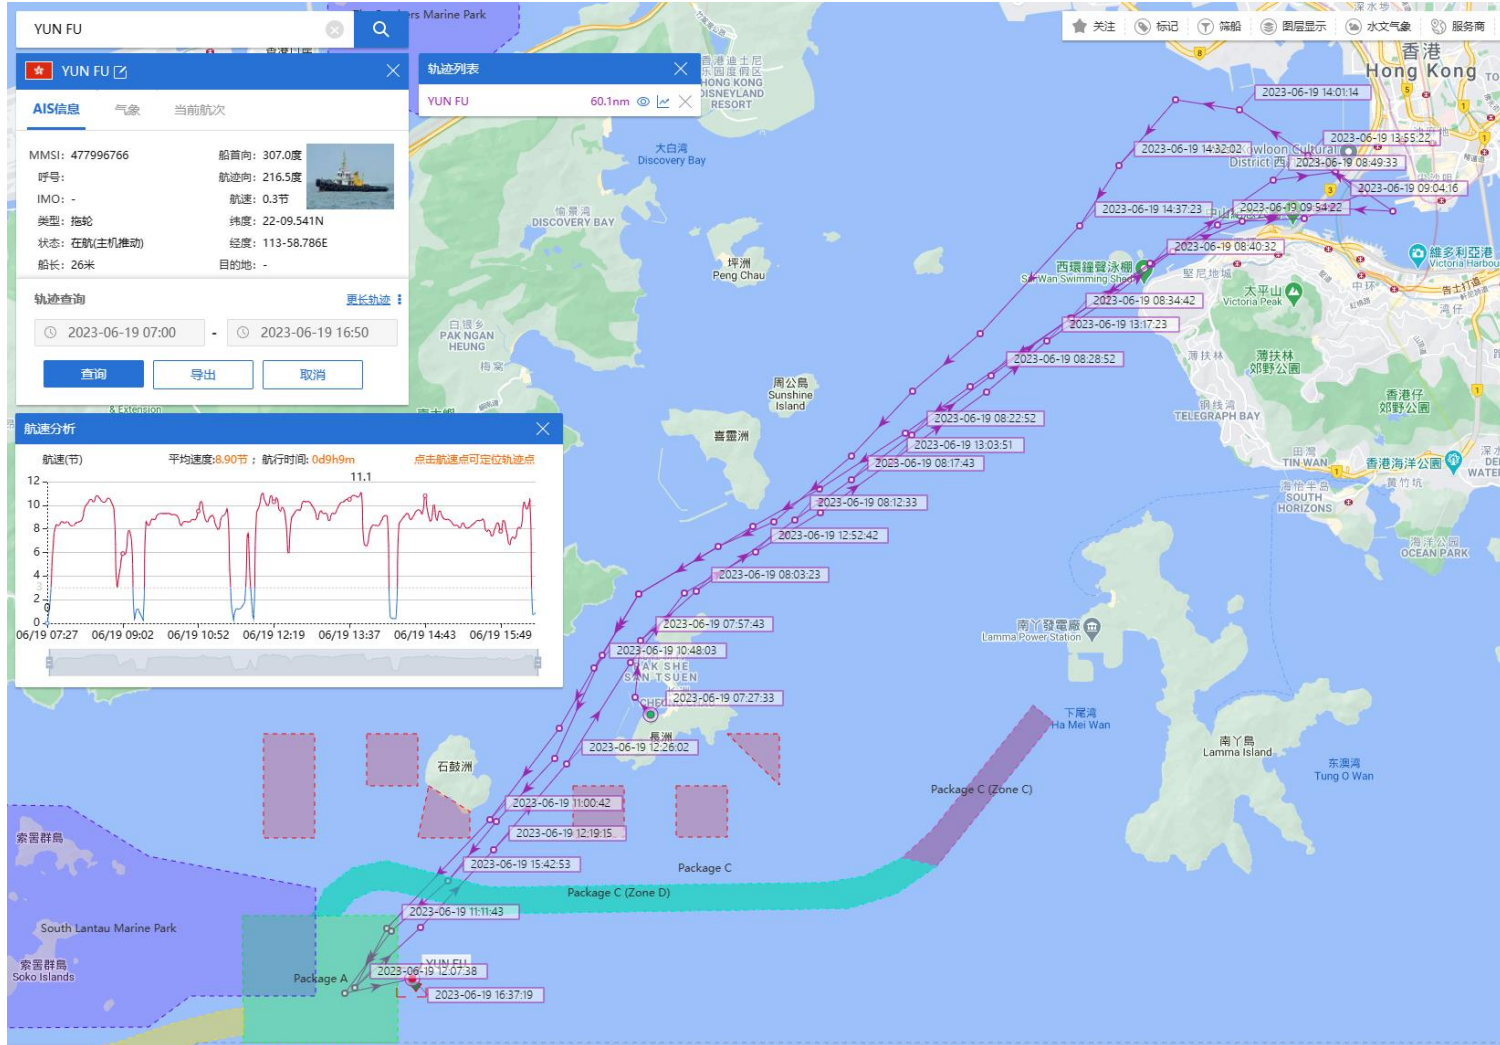

# Yun Fu (Tug Boat) Historical Data Records (12 Jun - 18 Jun 2023)

17-06-2023

# Yun Fu (Tug Boat)

## Historical Data Records (12 Jun - 18 Jun 2023)

18-06-2023

# Yun Fu (Tug Boat) Historical Data Records (19 Jun - 22 Jun 2023)

19-06-2023