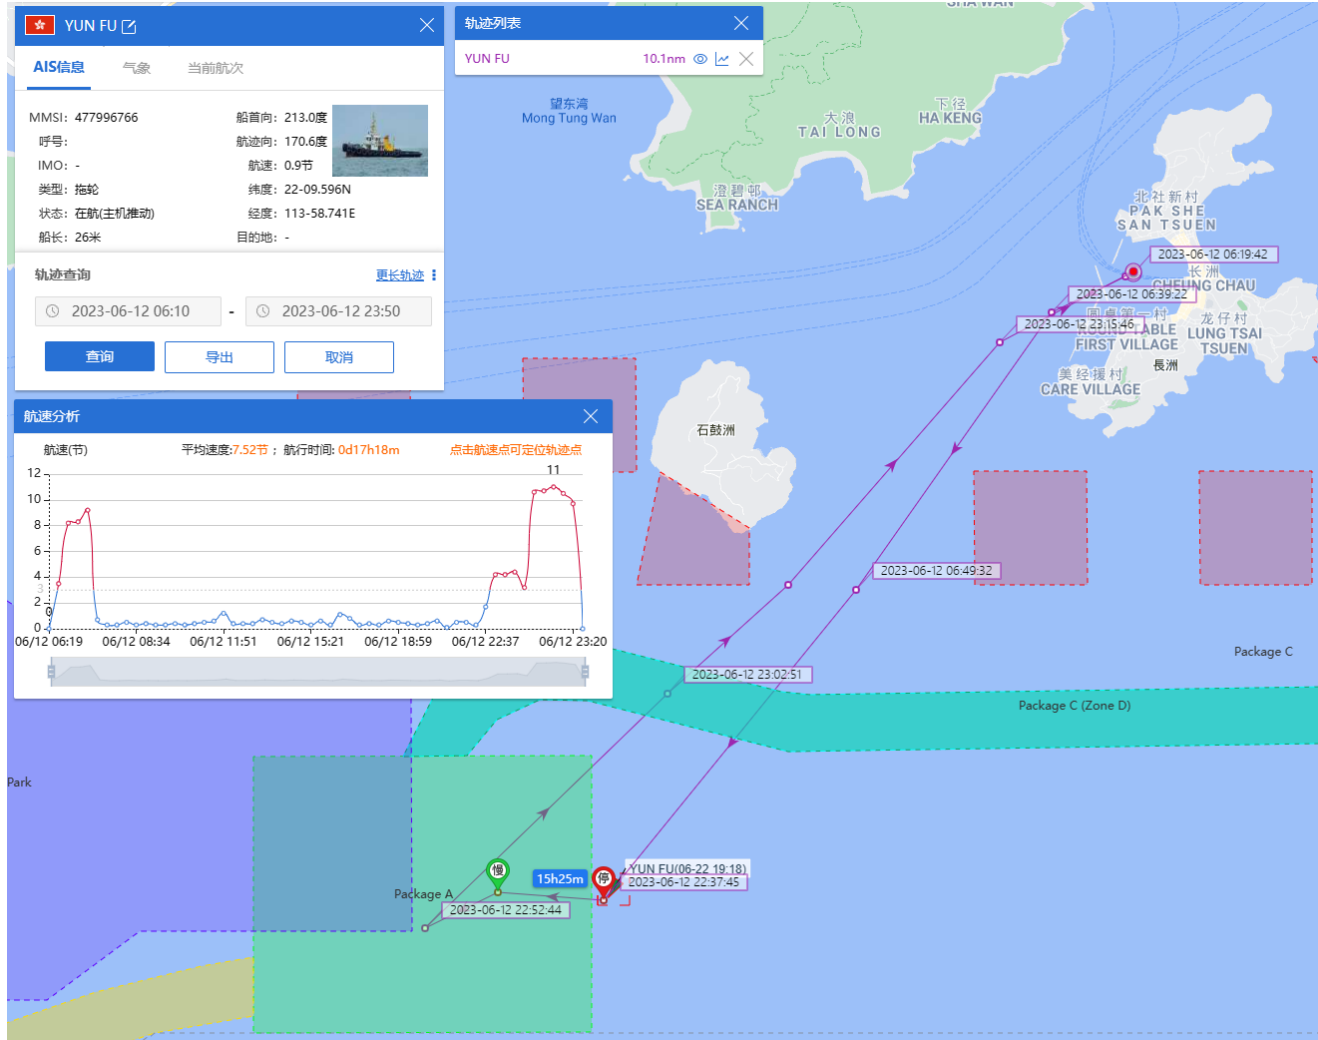

# Yun Fu (Tug Boat)

## Historical Data Records (05 Jun - 11 Jun 2023)

11-06-2023

# Yun Fu (Tug Boat) Historical Data Records (12 Jun - 18 Jun 2023)

12-06-2023