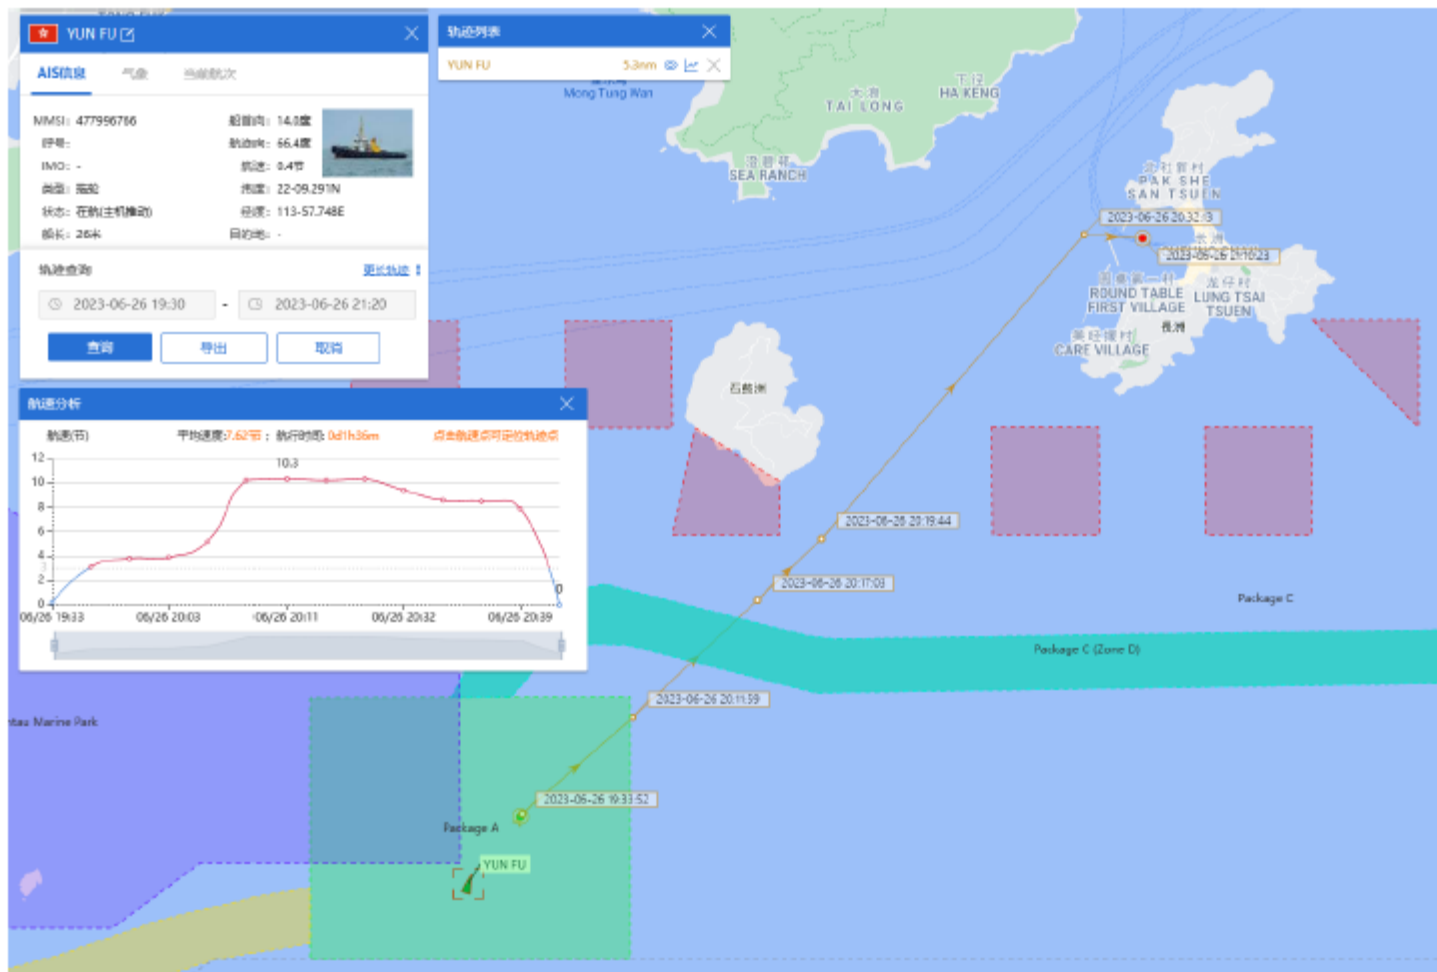

# Yun Fu (Tug Boat) Historical Data Records (19 Jun - 22 Jun 2023)

20-06-2023

# Yun Fu (Tug Boat) Historical Data Records (19 Jun - 22 Jun 2023)

21-06-2023

# Yun Fu (Tug Boat) Historical Data Records (19 Jun - 22 Jun 2023)

22-06-2023

# Yun Fu (Tug Boat) Historical Data Records (23 Jun - 27 Jun 2023)

26-06-2023