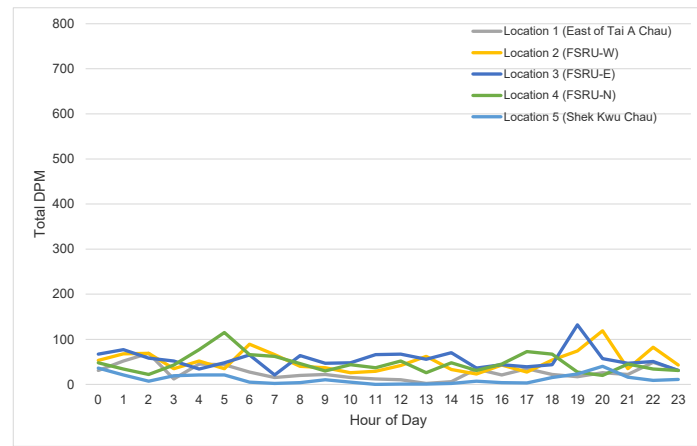

### October 2021

Figure 2.5 Monthly Comparisons on DPM Diel Patterns of Finless Porpoises among the Five Deployment Locations in December 2020 and July – October 2021

DATE: MAY 2022