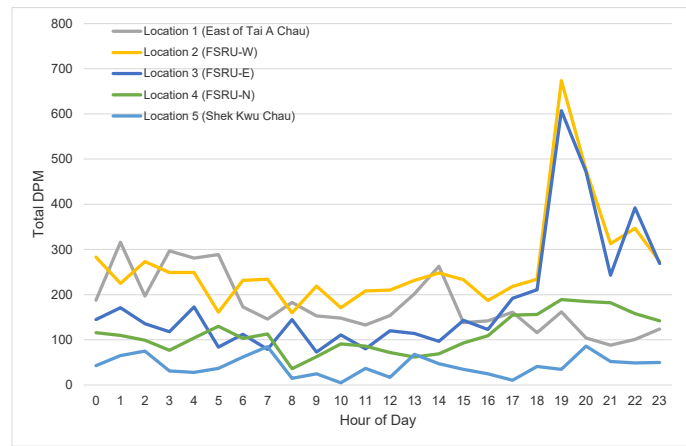

September 2021